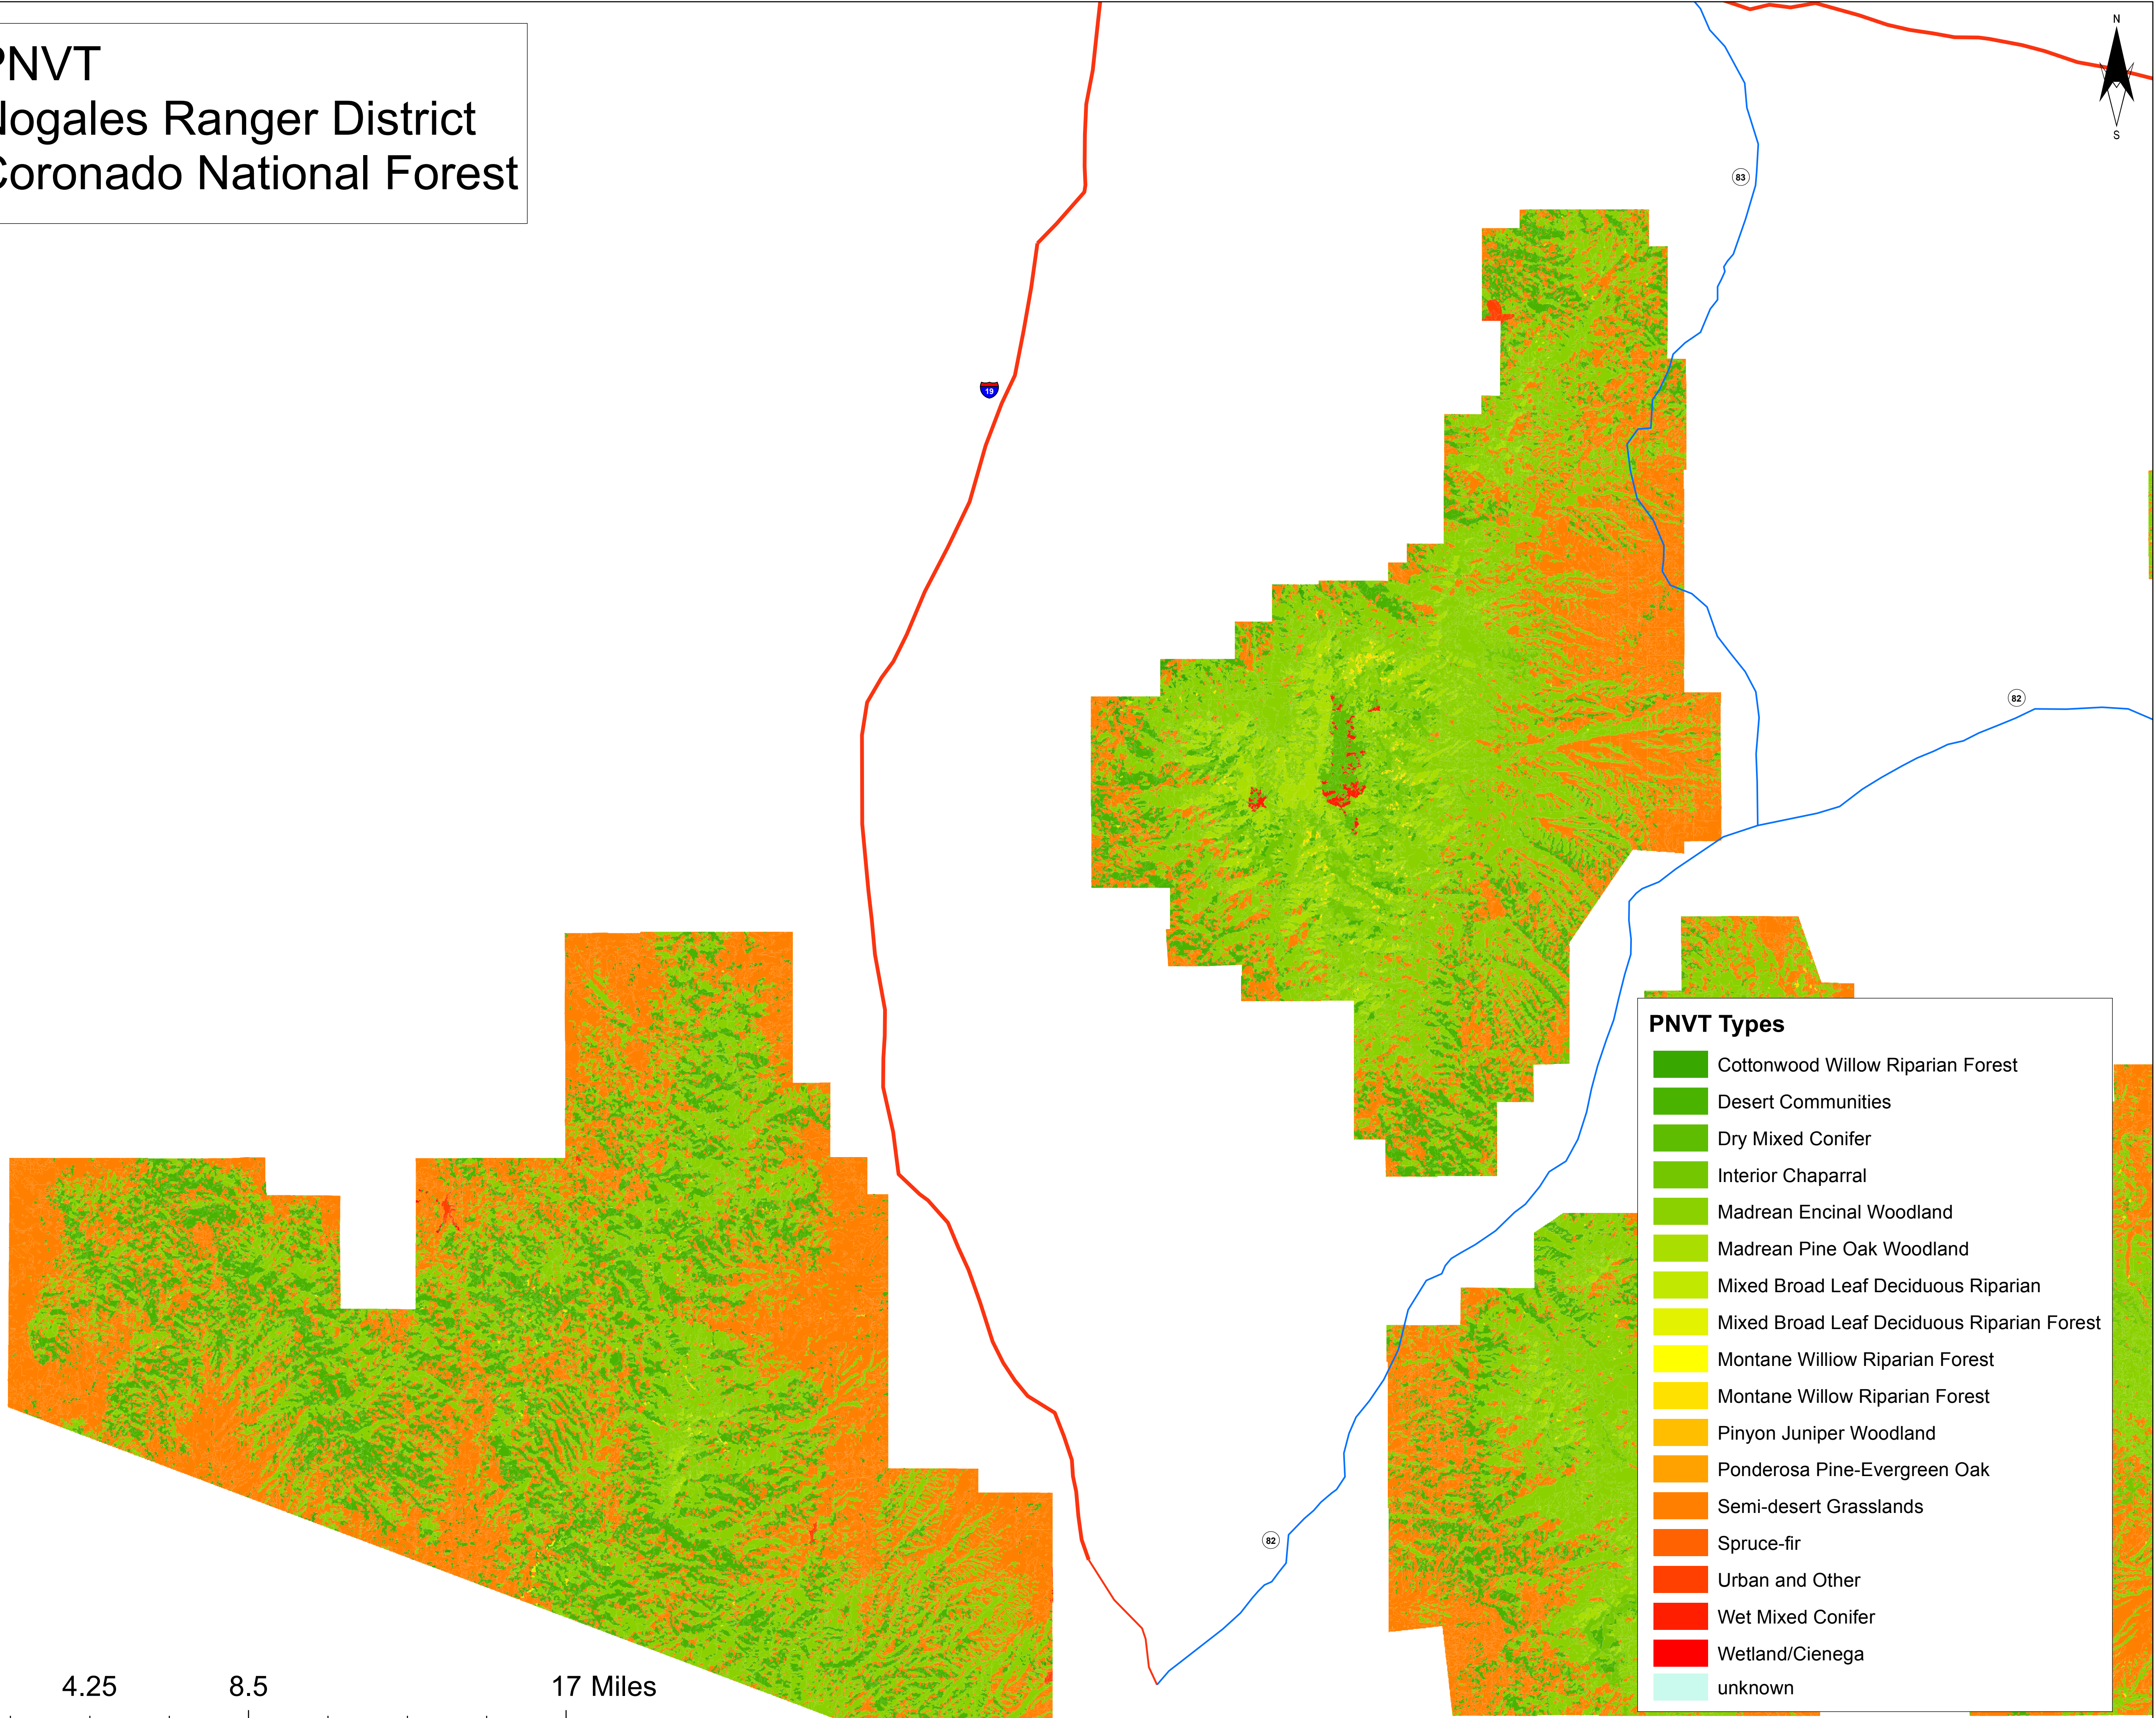

PNVT
Nogales Ranger District
Coronado National Forest

PNVT Types

- Cottonwood Willow Riparian Forest
- Desert Communities
- Dry Mixed Conifer
- Interior Chaparral
- Madrean Encinal Woodland
- Madrean Pine Oak Woodland
- Mixed Broad Leaf Deciduous Riparian
- Mixed Broad Leaf Deciduous Riparian Forest
- Montane Willow Riparian Forest
- Montane Willow Riparian Forest
- Pinyon Juniper Woodland
- Ponderosa Pine-Evergreen Oak
- Semi-desert Grasslands
- Spruce-fir
- Urban and Other
- Wet Mixed Conifer
- Wetland/Cienega
- unknown

0 4.25 8.5 17 Miles