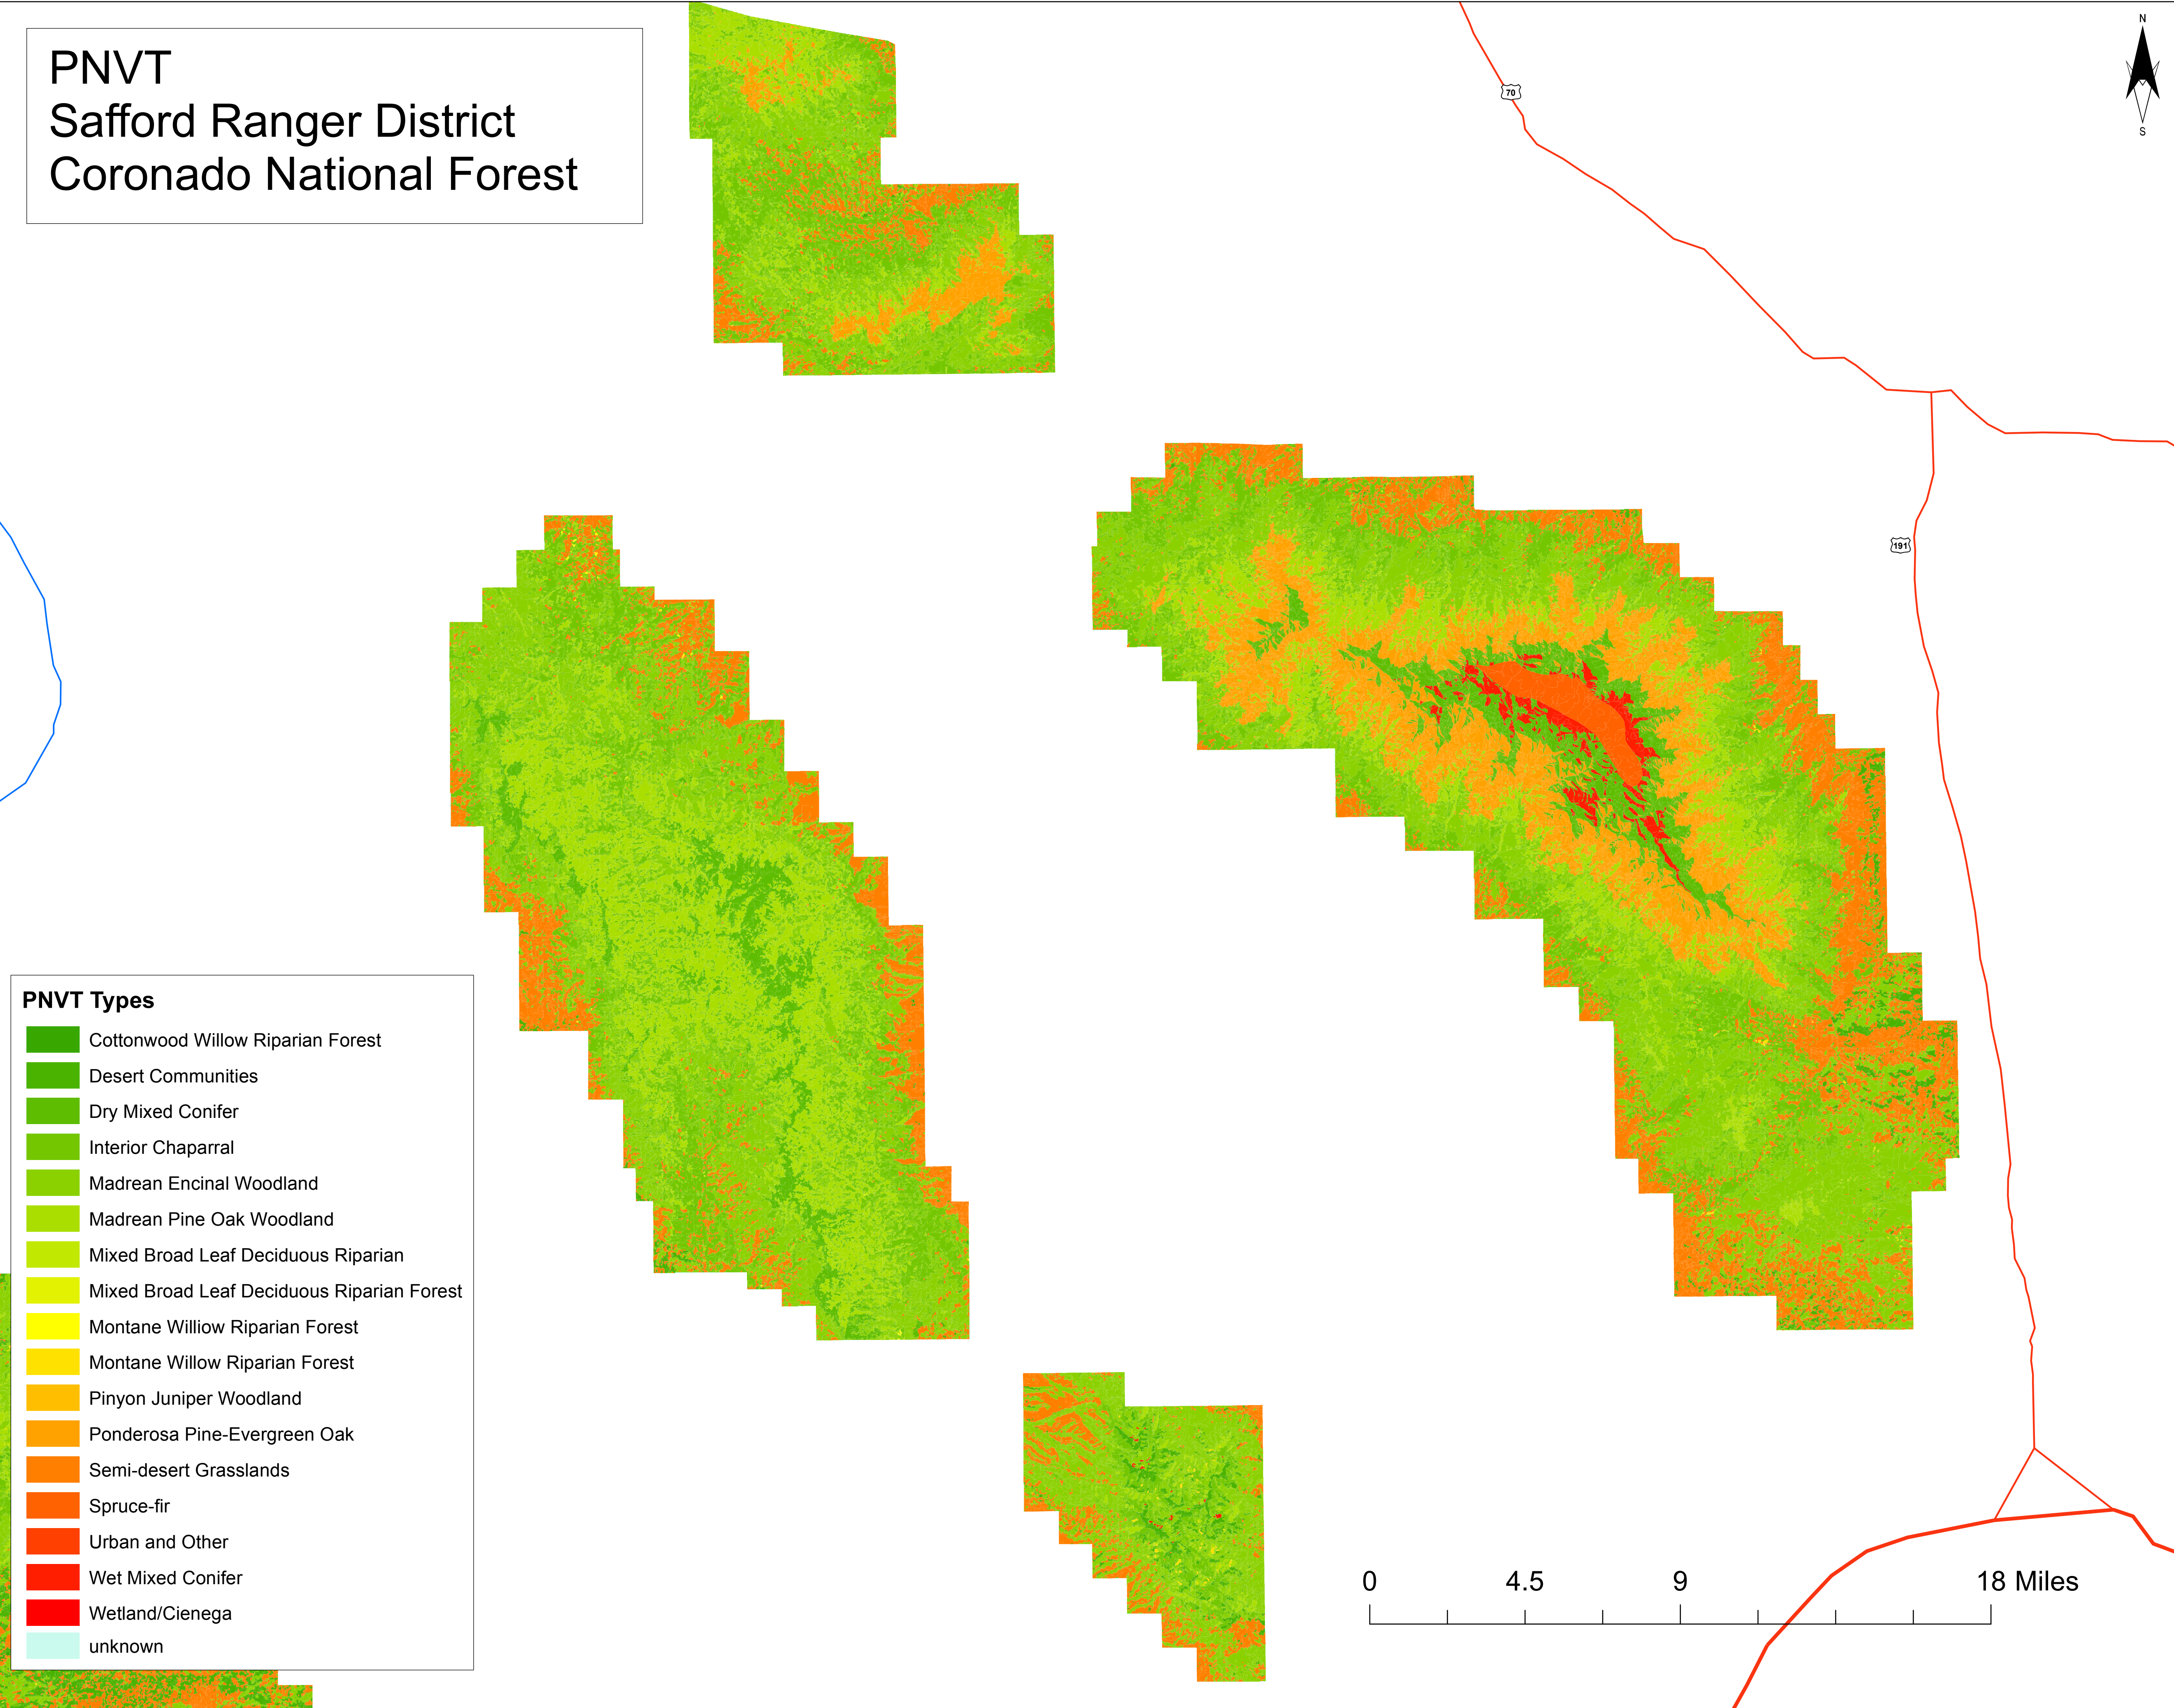

PNVT Safford Ranger District Coronado National Forest

PNVT Types

- Cottonwood Willow Riparian Forest
- Desert Communities
- Dry Mixed Conifer
- Interior Chaparral
- Madrean Encinal Woodland
- Madrean Pine Oak Woodland
- Mixed Broad Leaf Deciduous Riparian
- Mixed Broad Leaf Deciduous Riparian Forest
- Montane Willow Riparian Forest
- Montane Willow Riparian Forest
- Pinyon Juniper Woodland
- Ponderosa Pine-Evergreen Oak
- Semi-desert Grasslands
- Spruce-fir
- Urban and Other
- Wet Mixed Conifer
- Wetland/Cienega
- unknown