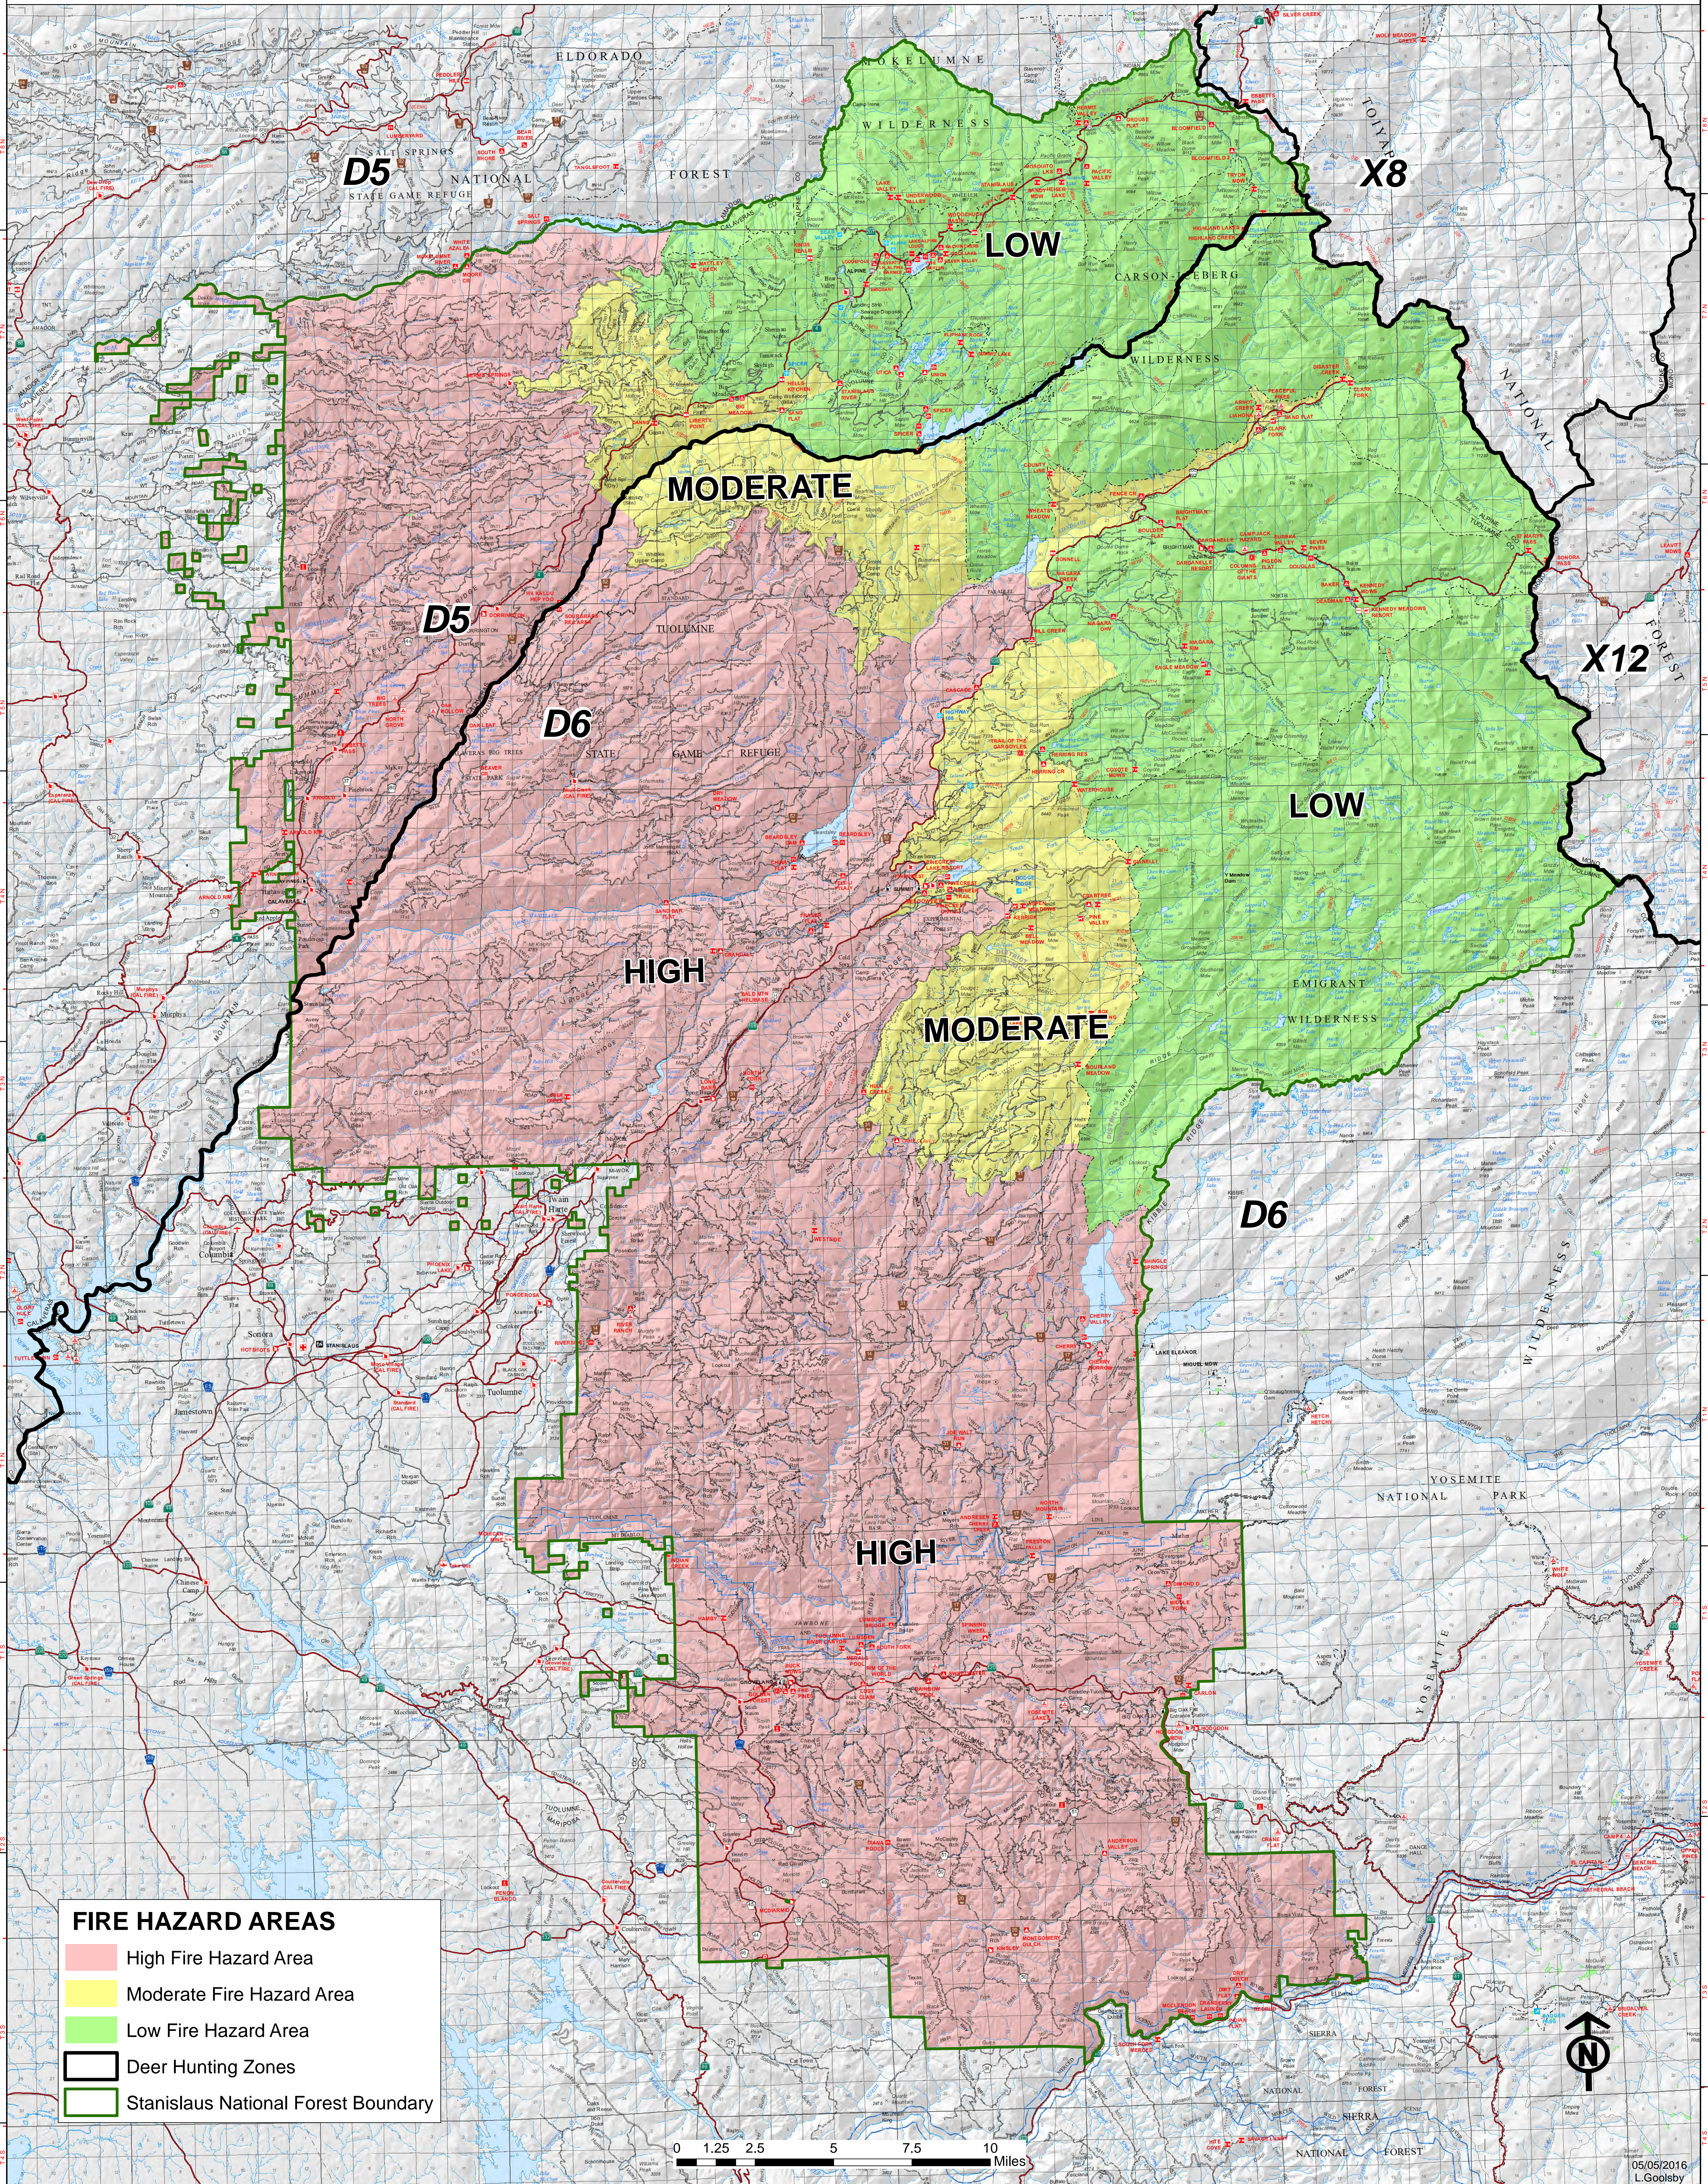

Stanislaus National Forest - Fire Hazard Areas and Deer Hunting Zones

FIRE HAZARD AREAS

- High Fire Hazard Area
- Moderate Fire Hazard Area
- Low Fire Hazard Area

- Deer Hunting Zones
- Stanislaus National Forest Boundary

0 1.25 2.5 5 7.5 10 Miles