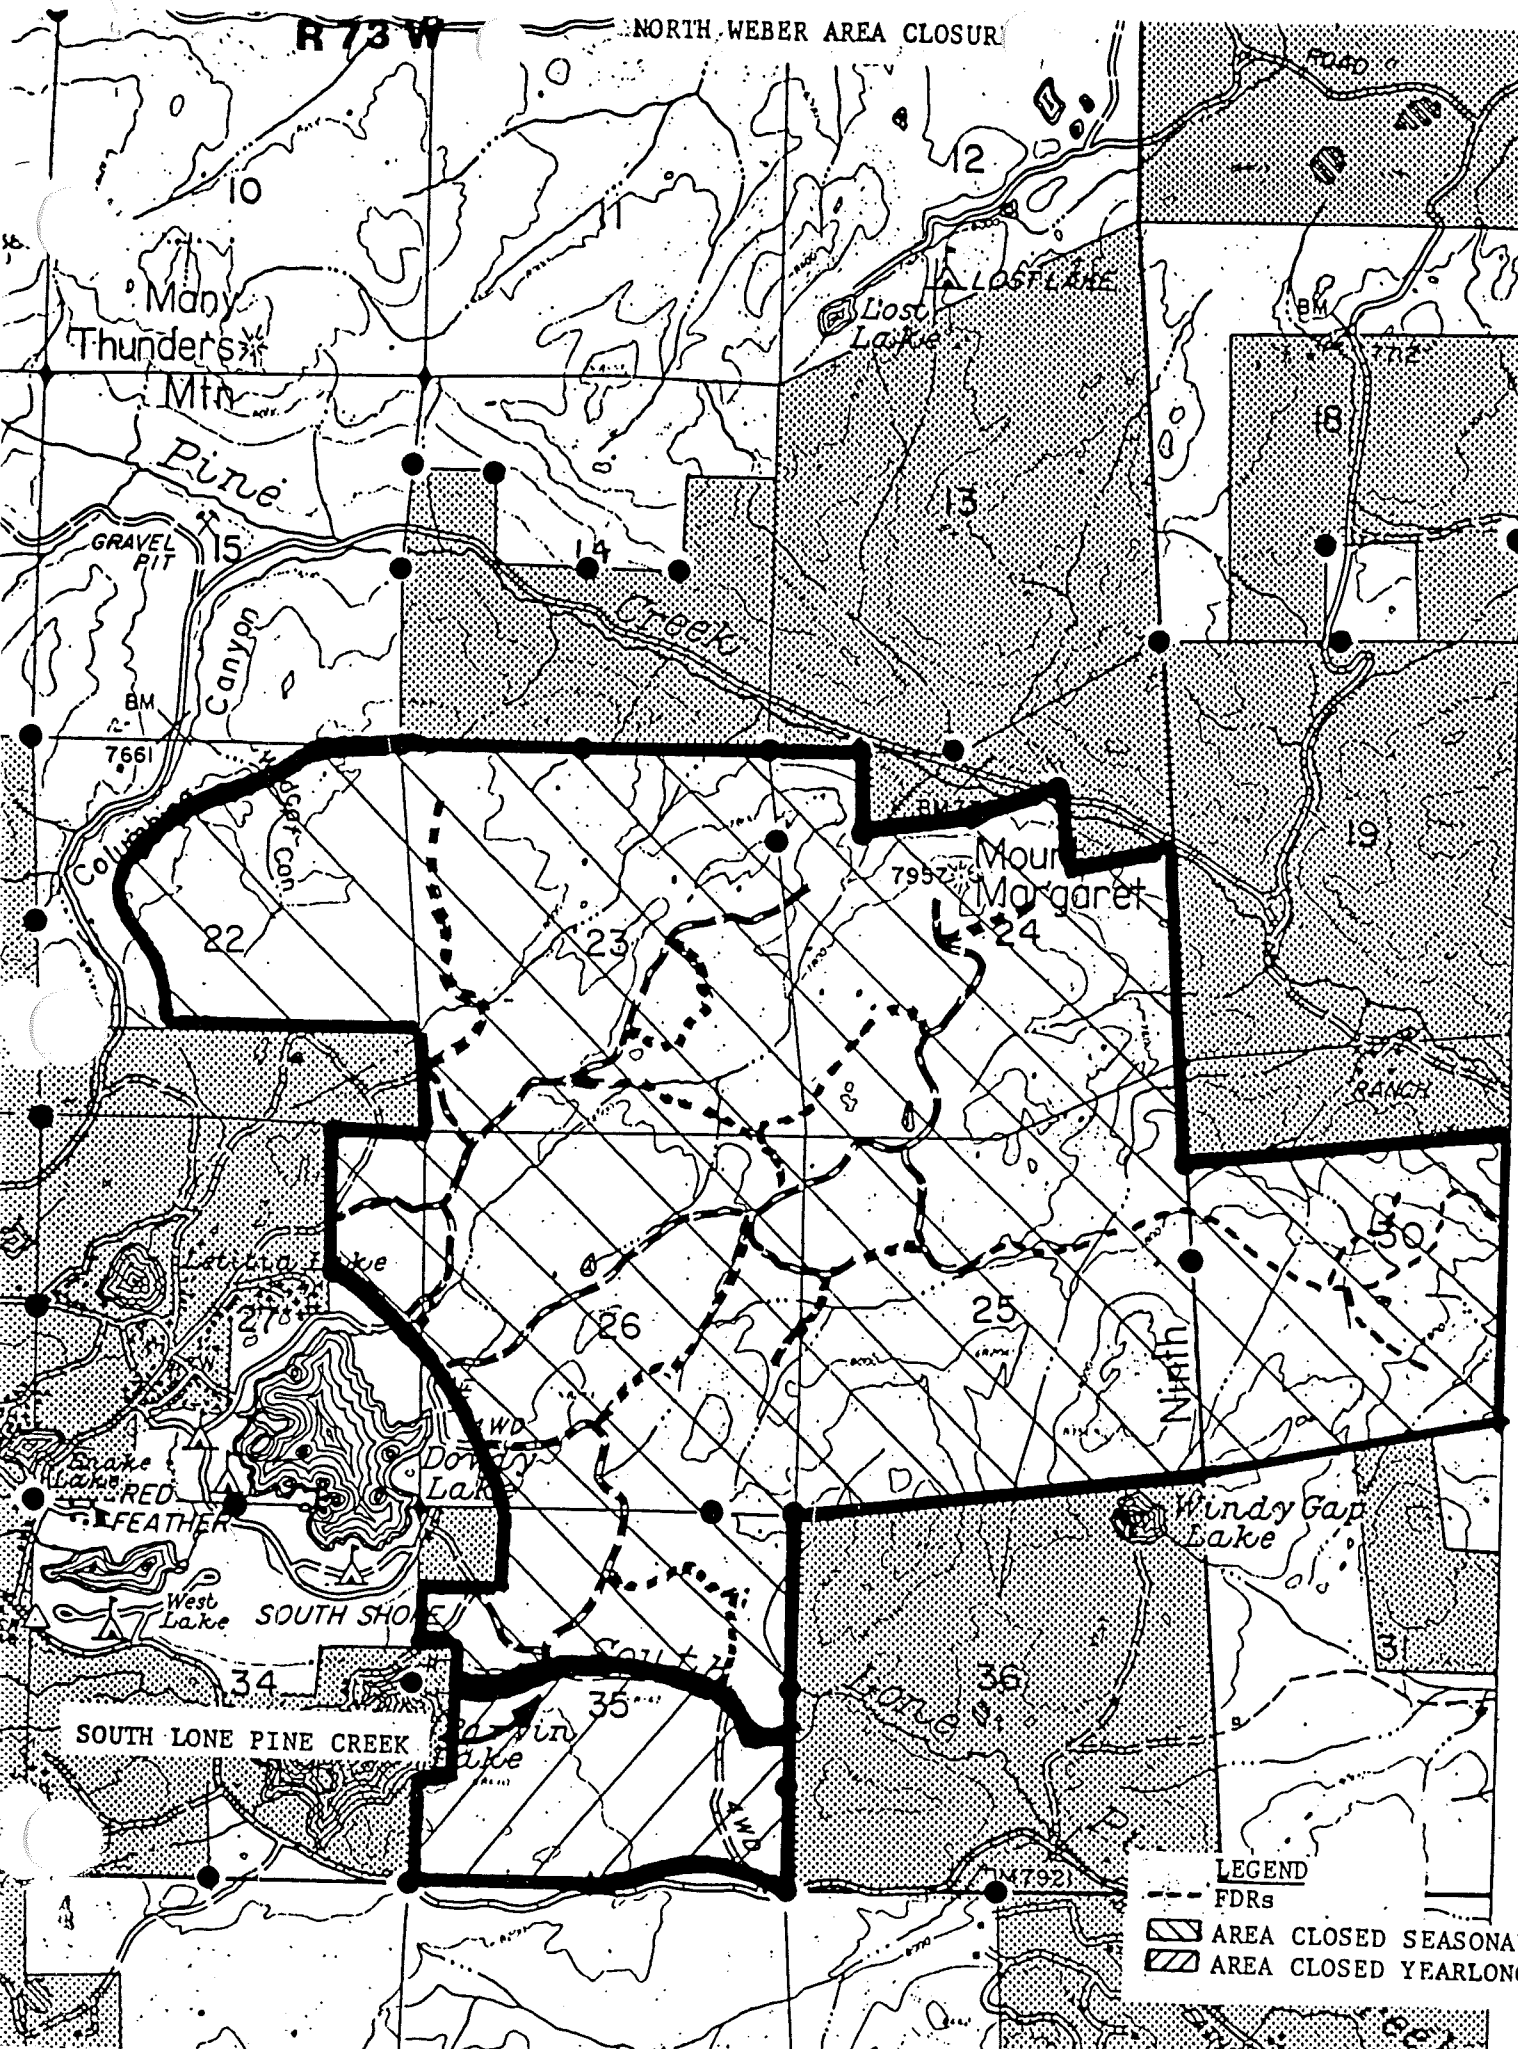

R 73 W

NORTH WEBER AREA CLOSURE

T I C K

73-7

**LEGEND**

- - - FDRs
- [Diagonal lines] AREA CLOSED SEASONALLY
- [Thick black outline] AREA CLOSED YEARLONG