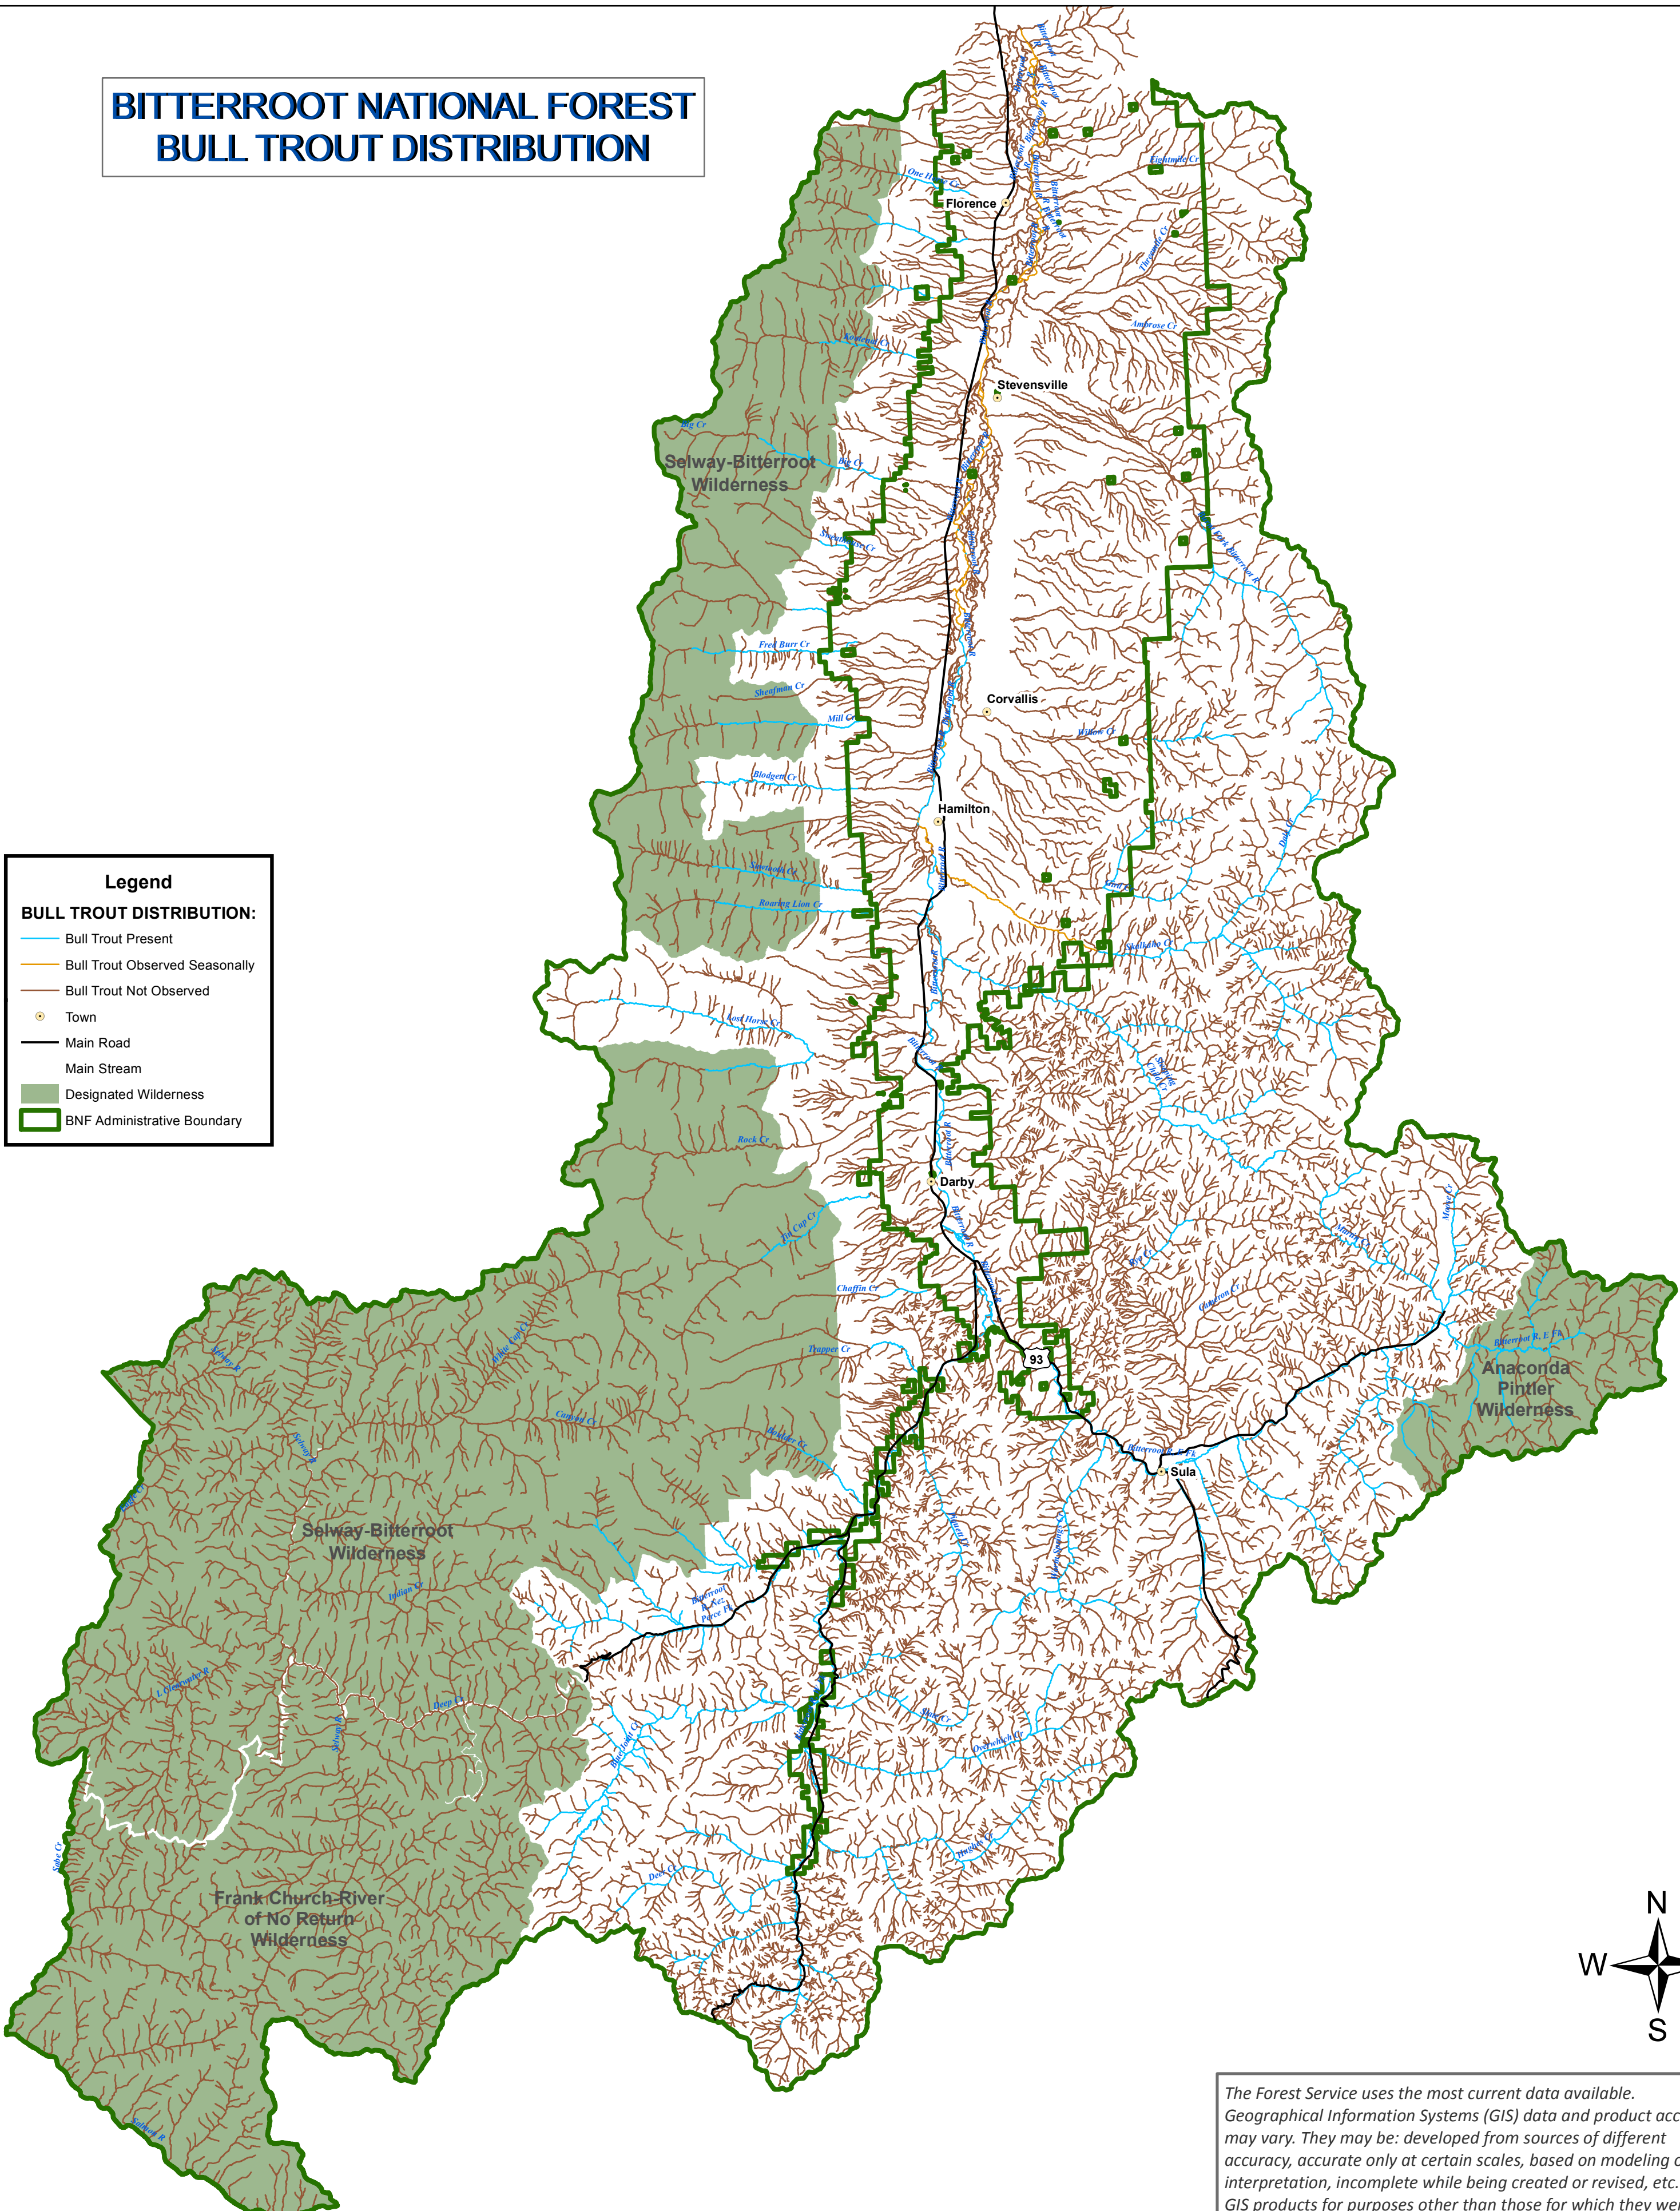

# BITTERROOT NATIONAL FOREST BULL TROUT DISTRIBUTION

**Legend**

**BULL TROUT DISTRIBUTION:**

- Bull Trout Present
- Bull Trout Observed Seasonally
- Bull Trout Not Observed
- Town
- Main Road
- Main Stream
- Designated Wilderness
- BNF Administrative Boundary

The Forest Service uses the most current data available. Geographical Information Systems (GIS) data and product accuracy may vary. They may be: developed from sources of different accuracy, accurate only at certain scales, based on modeling or interpretation, incomplete while being created or revised, etc. Using GIS products for purposes other than those for which they were created may yield inaccurate or misleading results. The Forest Service reserves the right to add, correct, update, modify, or replace GIS products without notification.

Date: 7/26/2016

1:300,000