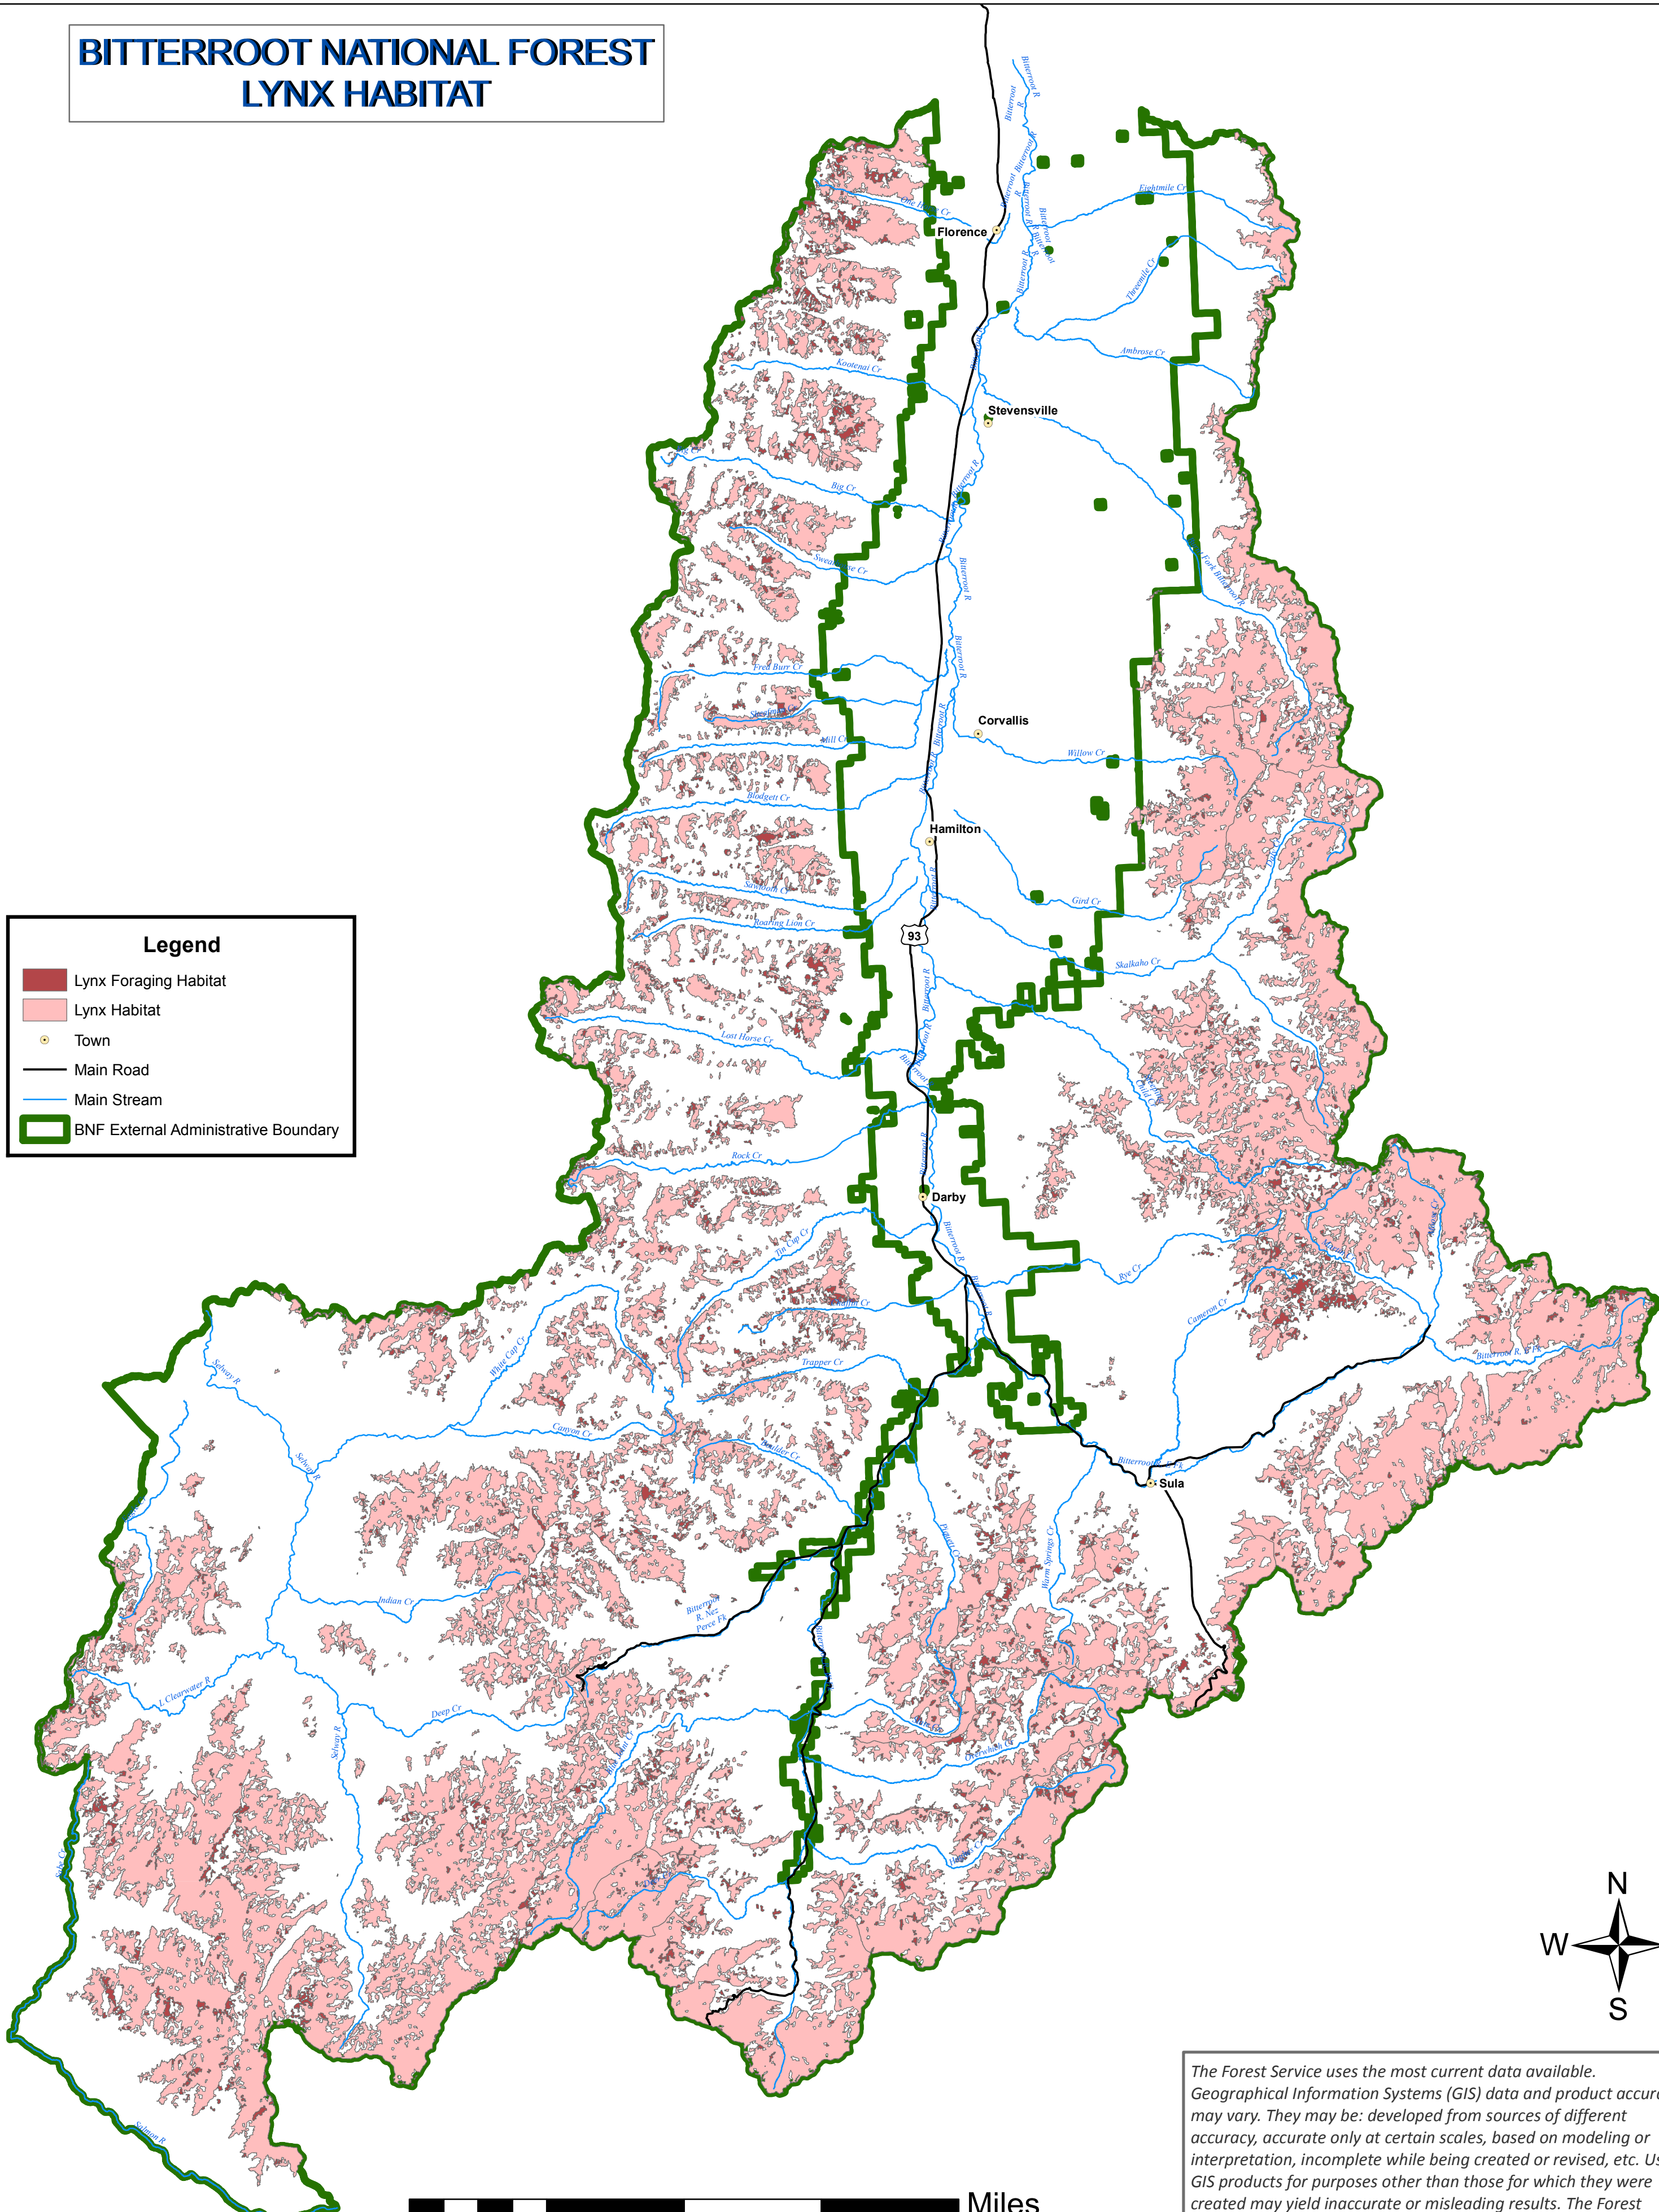

BITTERROOT NATIONAL FOREST LYNX HABITAT

Legend

- Lynx Foraging Habitat
- Lynx Habitat
- Town
- Main Road
- Main Stream
- BNF External Administrative Boundary

The Forest Service uses the most current data available. Geographical Information Systems (GIS) data and product accuracy may vary. They may be: developed from sources of different accuracy, accurate only at certain scales, based on modeling or interpretation, incomplete while being created or revised, etc. Using GIS products for purposes other than those for which they were created may yield inaccurate or misleading results. The Forest Service reserves the right to add, correct, update, modify, or replace GIS products without notification.