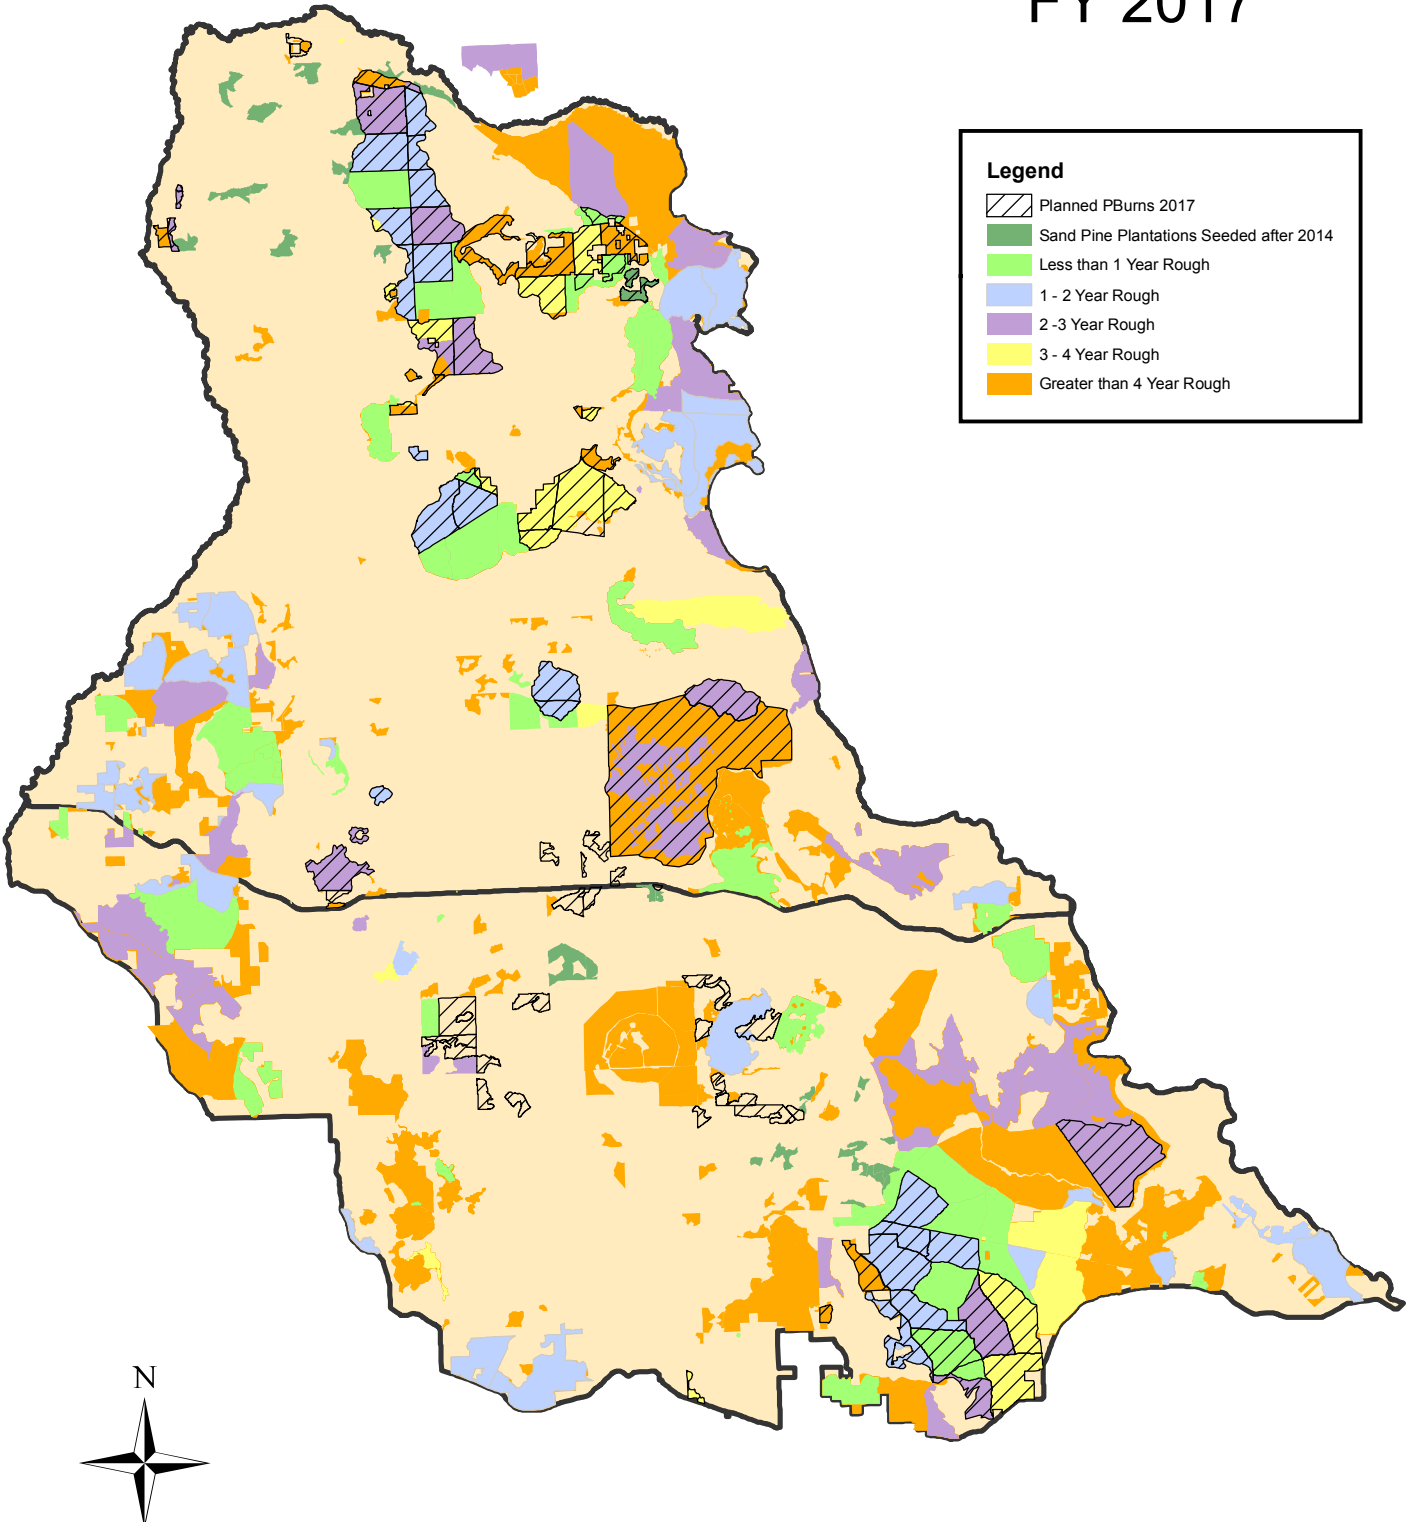

Fire Planning Map Ocala National Forest FY 2017

Legend

- Planned PBurns 2017
- Sand Pine Plantations Seeded after 2014
- Less than 1 Year Rough
- 1 - 2 Year Rough
- 2 - 3 Year Rough
- 3 - 4 Year Rough
- Greater than 4 Year Rough

0 1.5 3 6 9 12 Miles