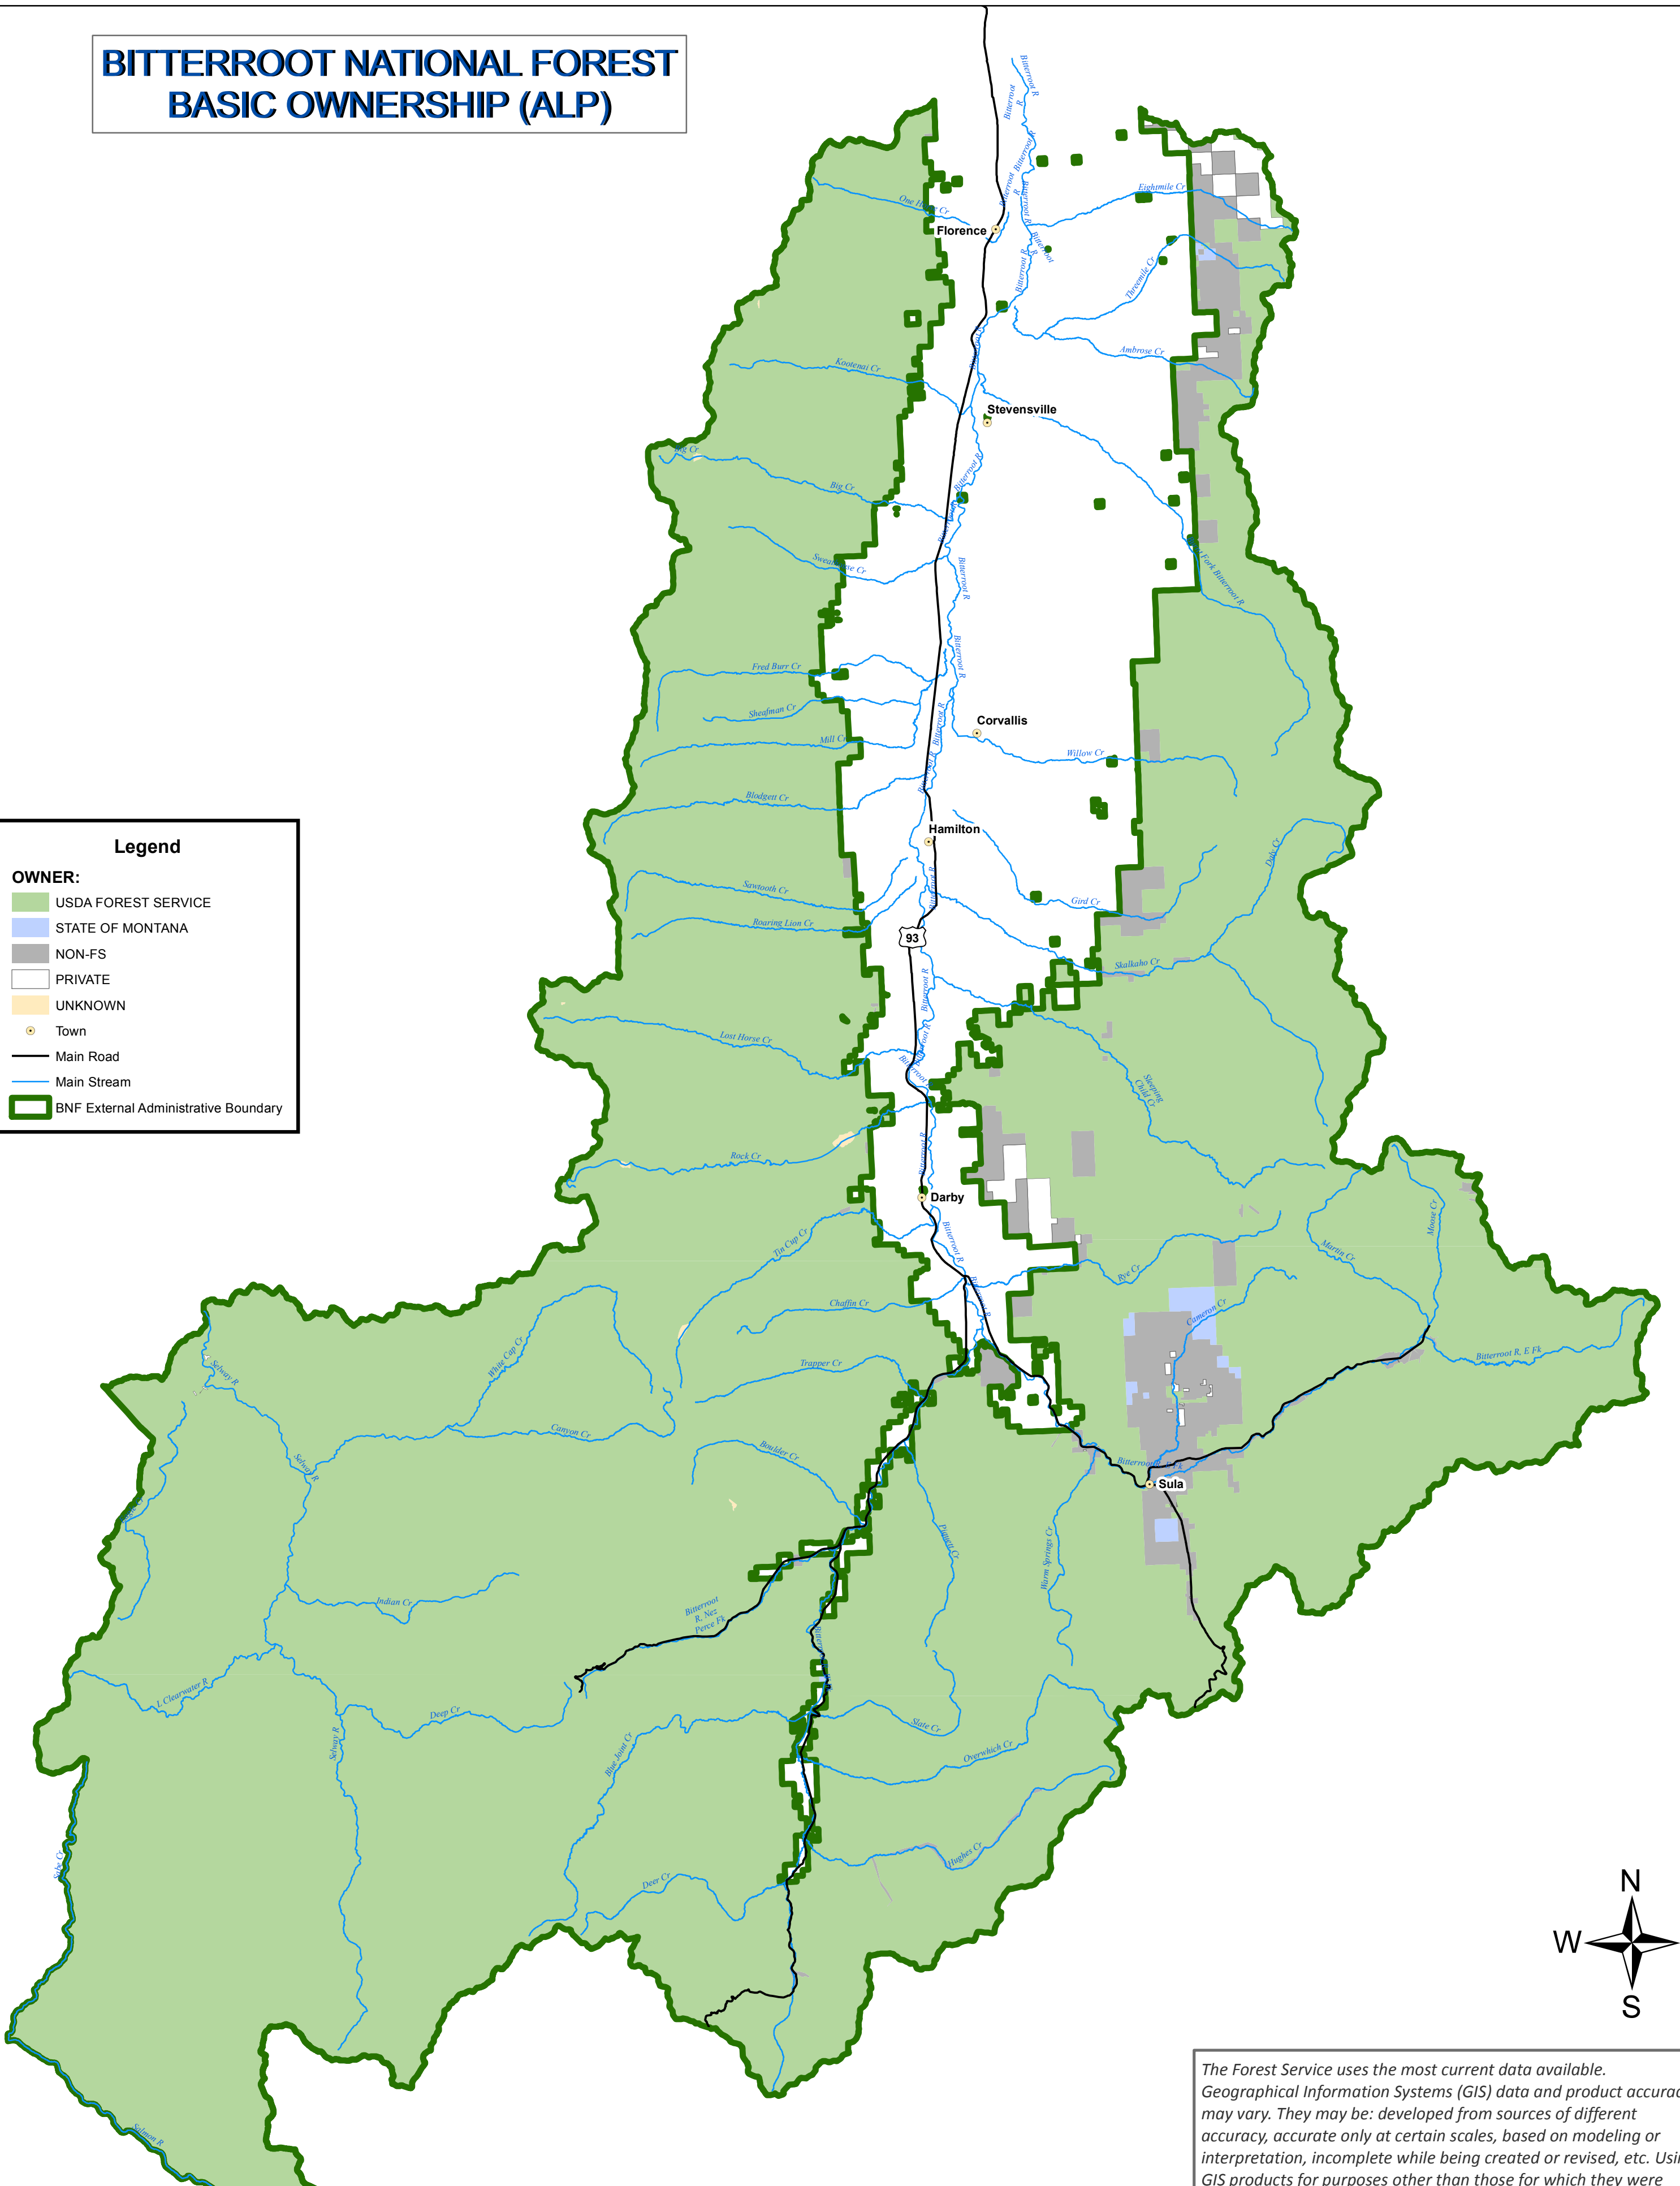

BITTERROOT NATIONAL FOREST BASIC OWNERSHIP (ALP)

Legend

OWNER:

- USDA FOREST SERVICE
- STATE OF MONTANA
- NON-FS
- PRIVATE
- UNKNOWN
- Town
- Main Road
- Main Stream
- BNF External Administrative Boundary

The Forest Service uses the most current data available. Geographical Information Systems (GIS) data and product accuracy may vary. They may be: developed from sources of different accuracy, accurate only at certain scales, based on modeling or interpretation, incomplete while being created or revised, etc. Using GIS products for purposes other than those for which they were created may yield inaccurate or misleading results. The Forest Service reserves the right to add, correct, update, modify, or replace GIS products without notification.

Date: 7/22/2016

1:300,000