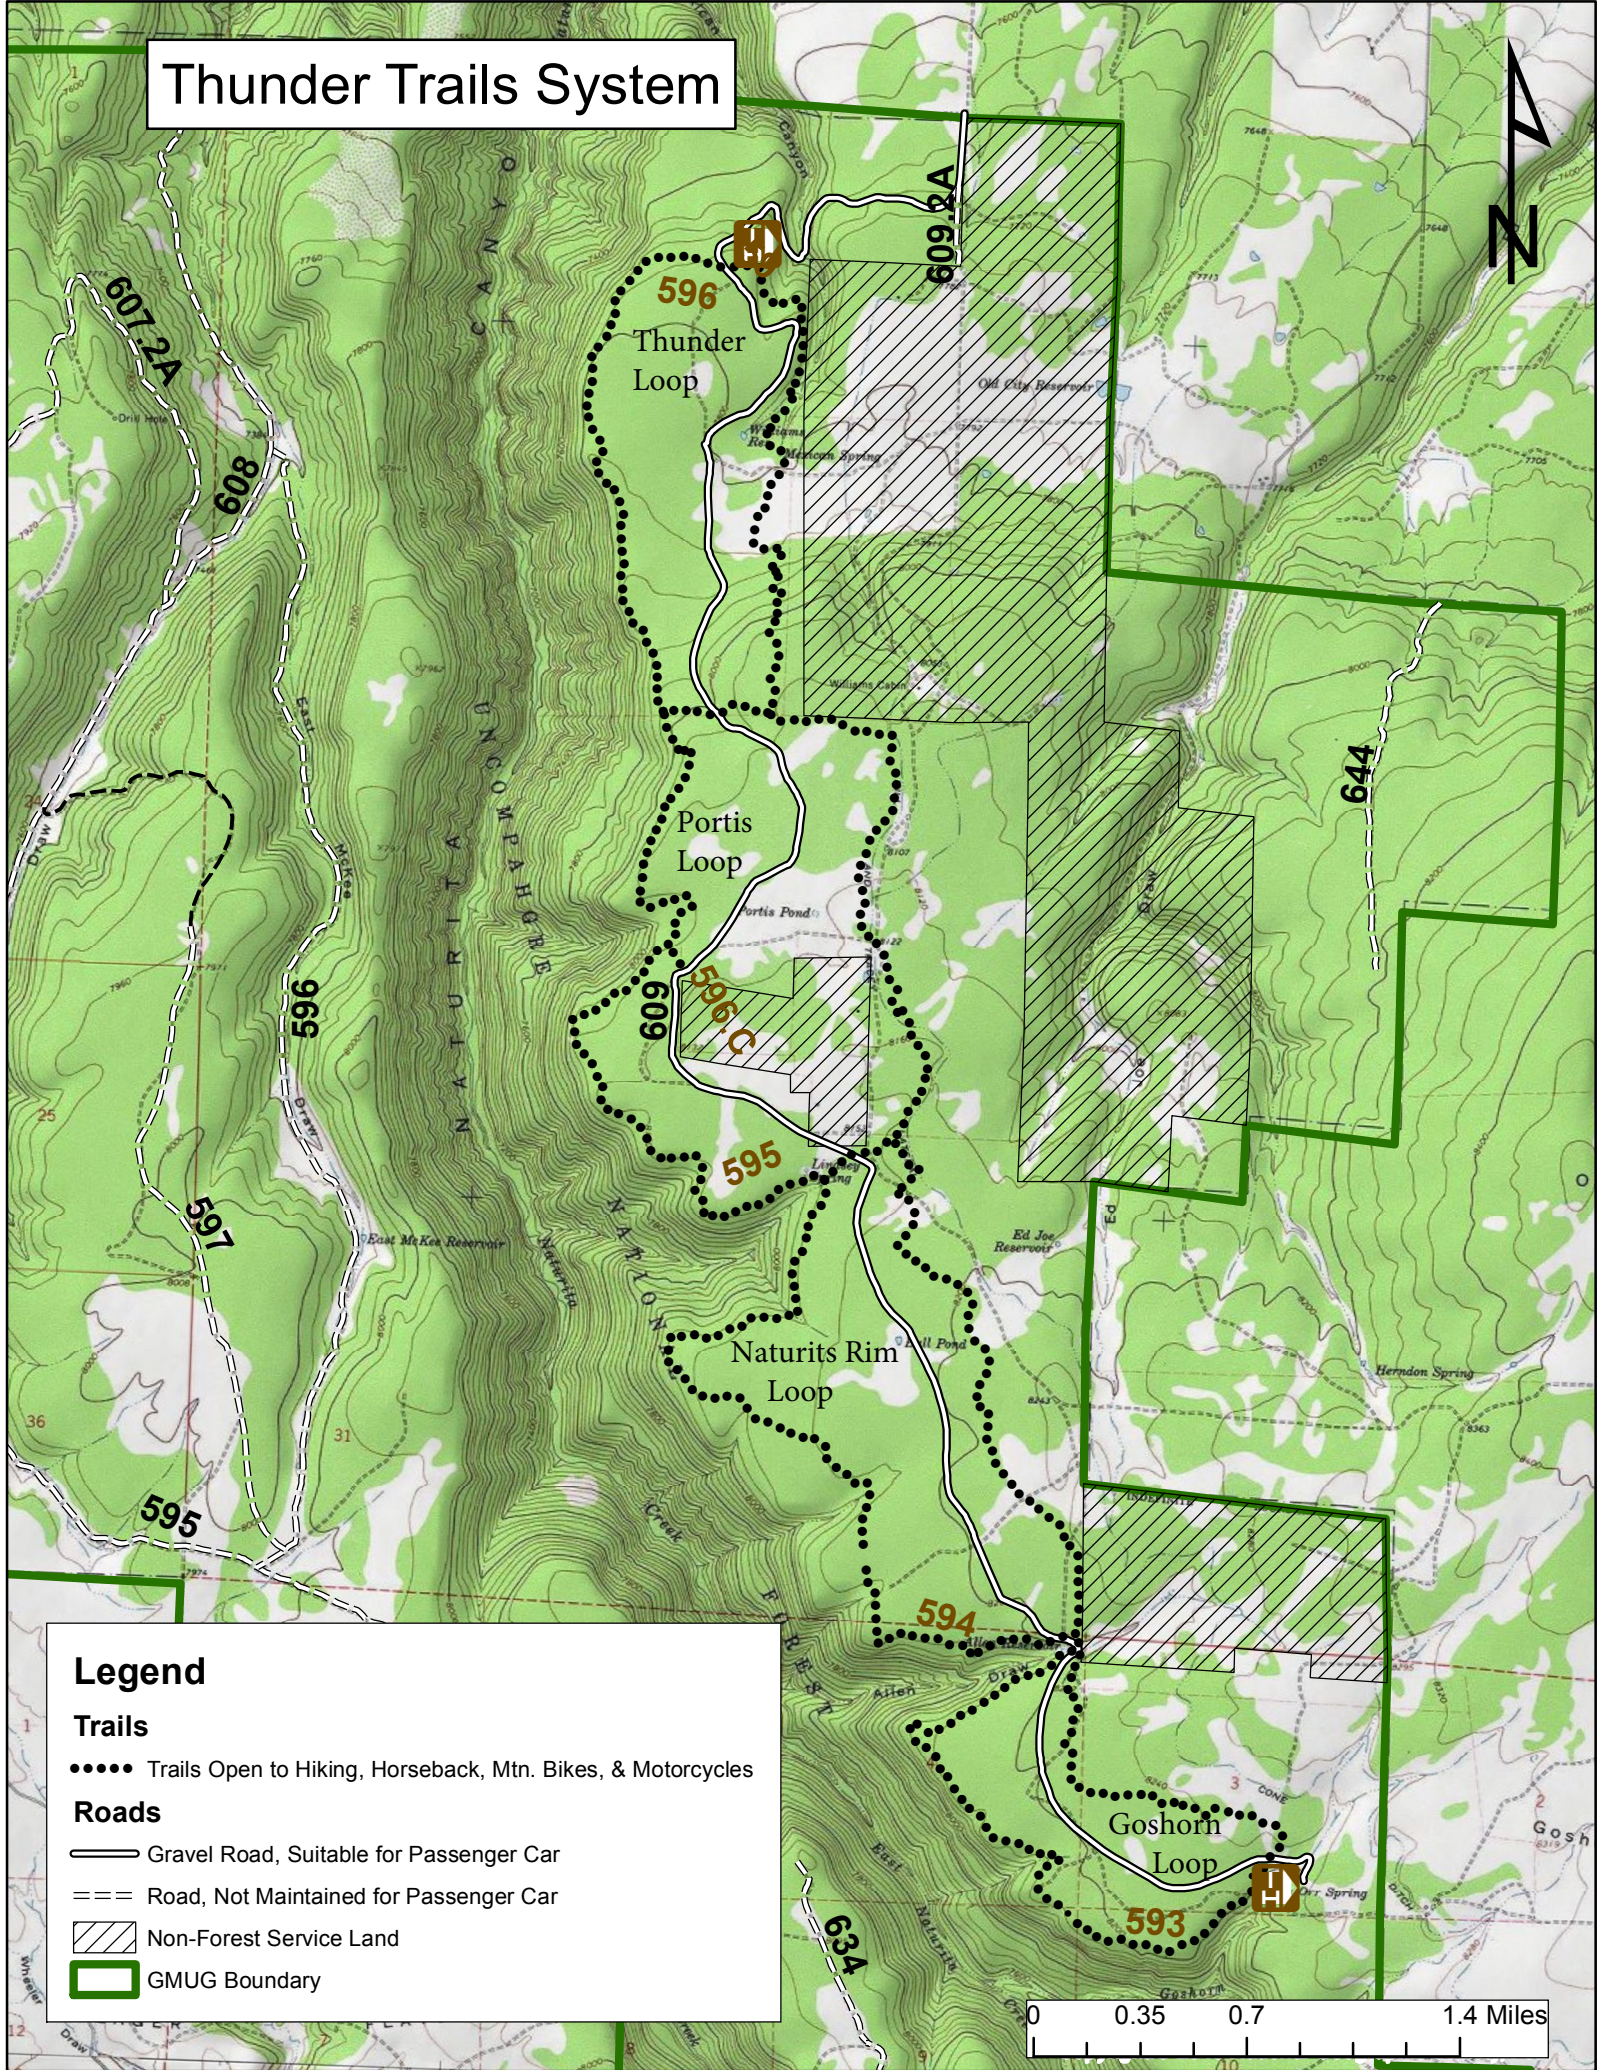

Thunder Trails System

Legend

Trails

•••• Trails Open to Hiking, Horseback, Mtn. Bikes, & Motorcycles

Roads

— Gravel Road, Suitable for Passenger Car

- - - Road, Not Maintained for Passenger Car

▨ Non-Forest Service Land

▭ GMUG Boundary