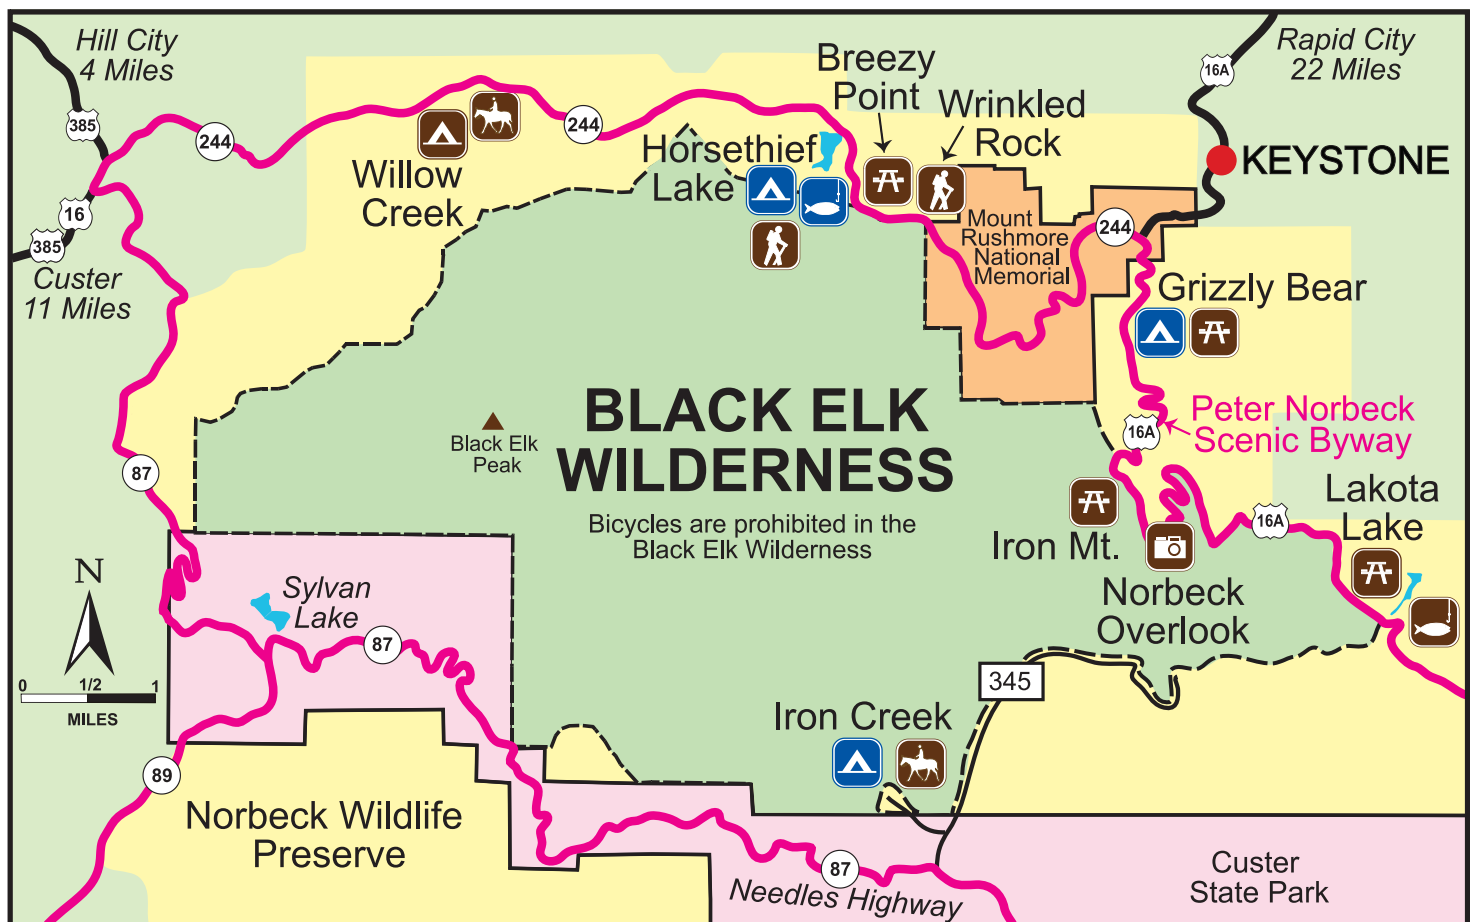

## LEGEND

- Visitor Center
- Horseback Riding
- Cabin Rental
- Interpretive Site
- Ranger Station
- Accessible Facilities Available
- Fishing
- Picnic Area
- Campground
- Swimming
- Hiking
- Boating
- Norbeck Wildlife Preserve
- National Forest
- State Park
- National Park
- Reservoir or Lake
- Town
- Road
- Scenic Byway

Pactola Reservoir Recreation Area - Inset A

Sheridan Lake Recreation Area - Inset B

Deerfield Reservoir Recreation Area - Inset C

Black Elk Wilderness Area - Inset D