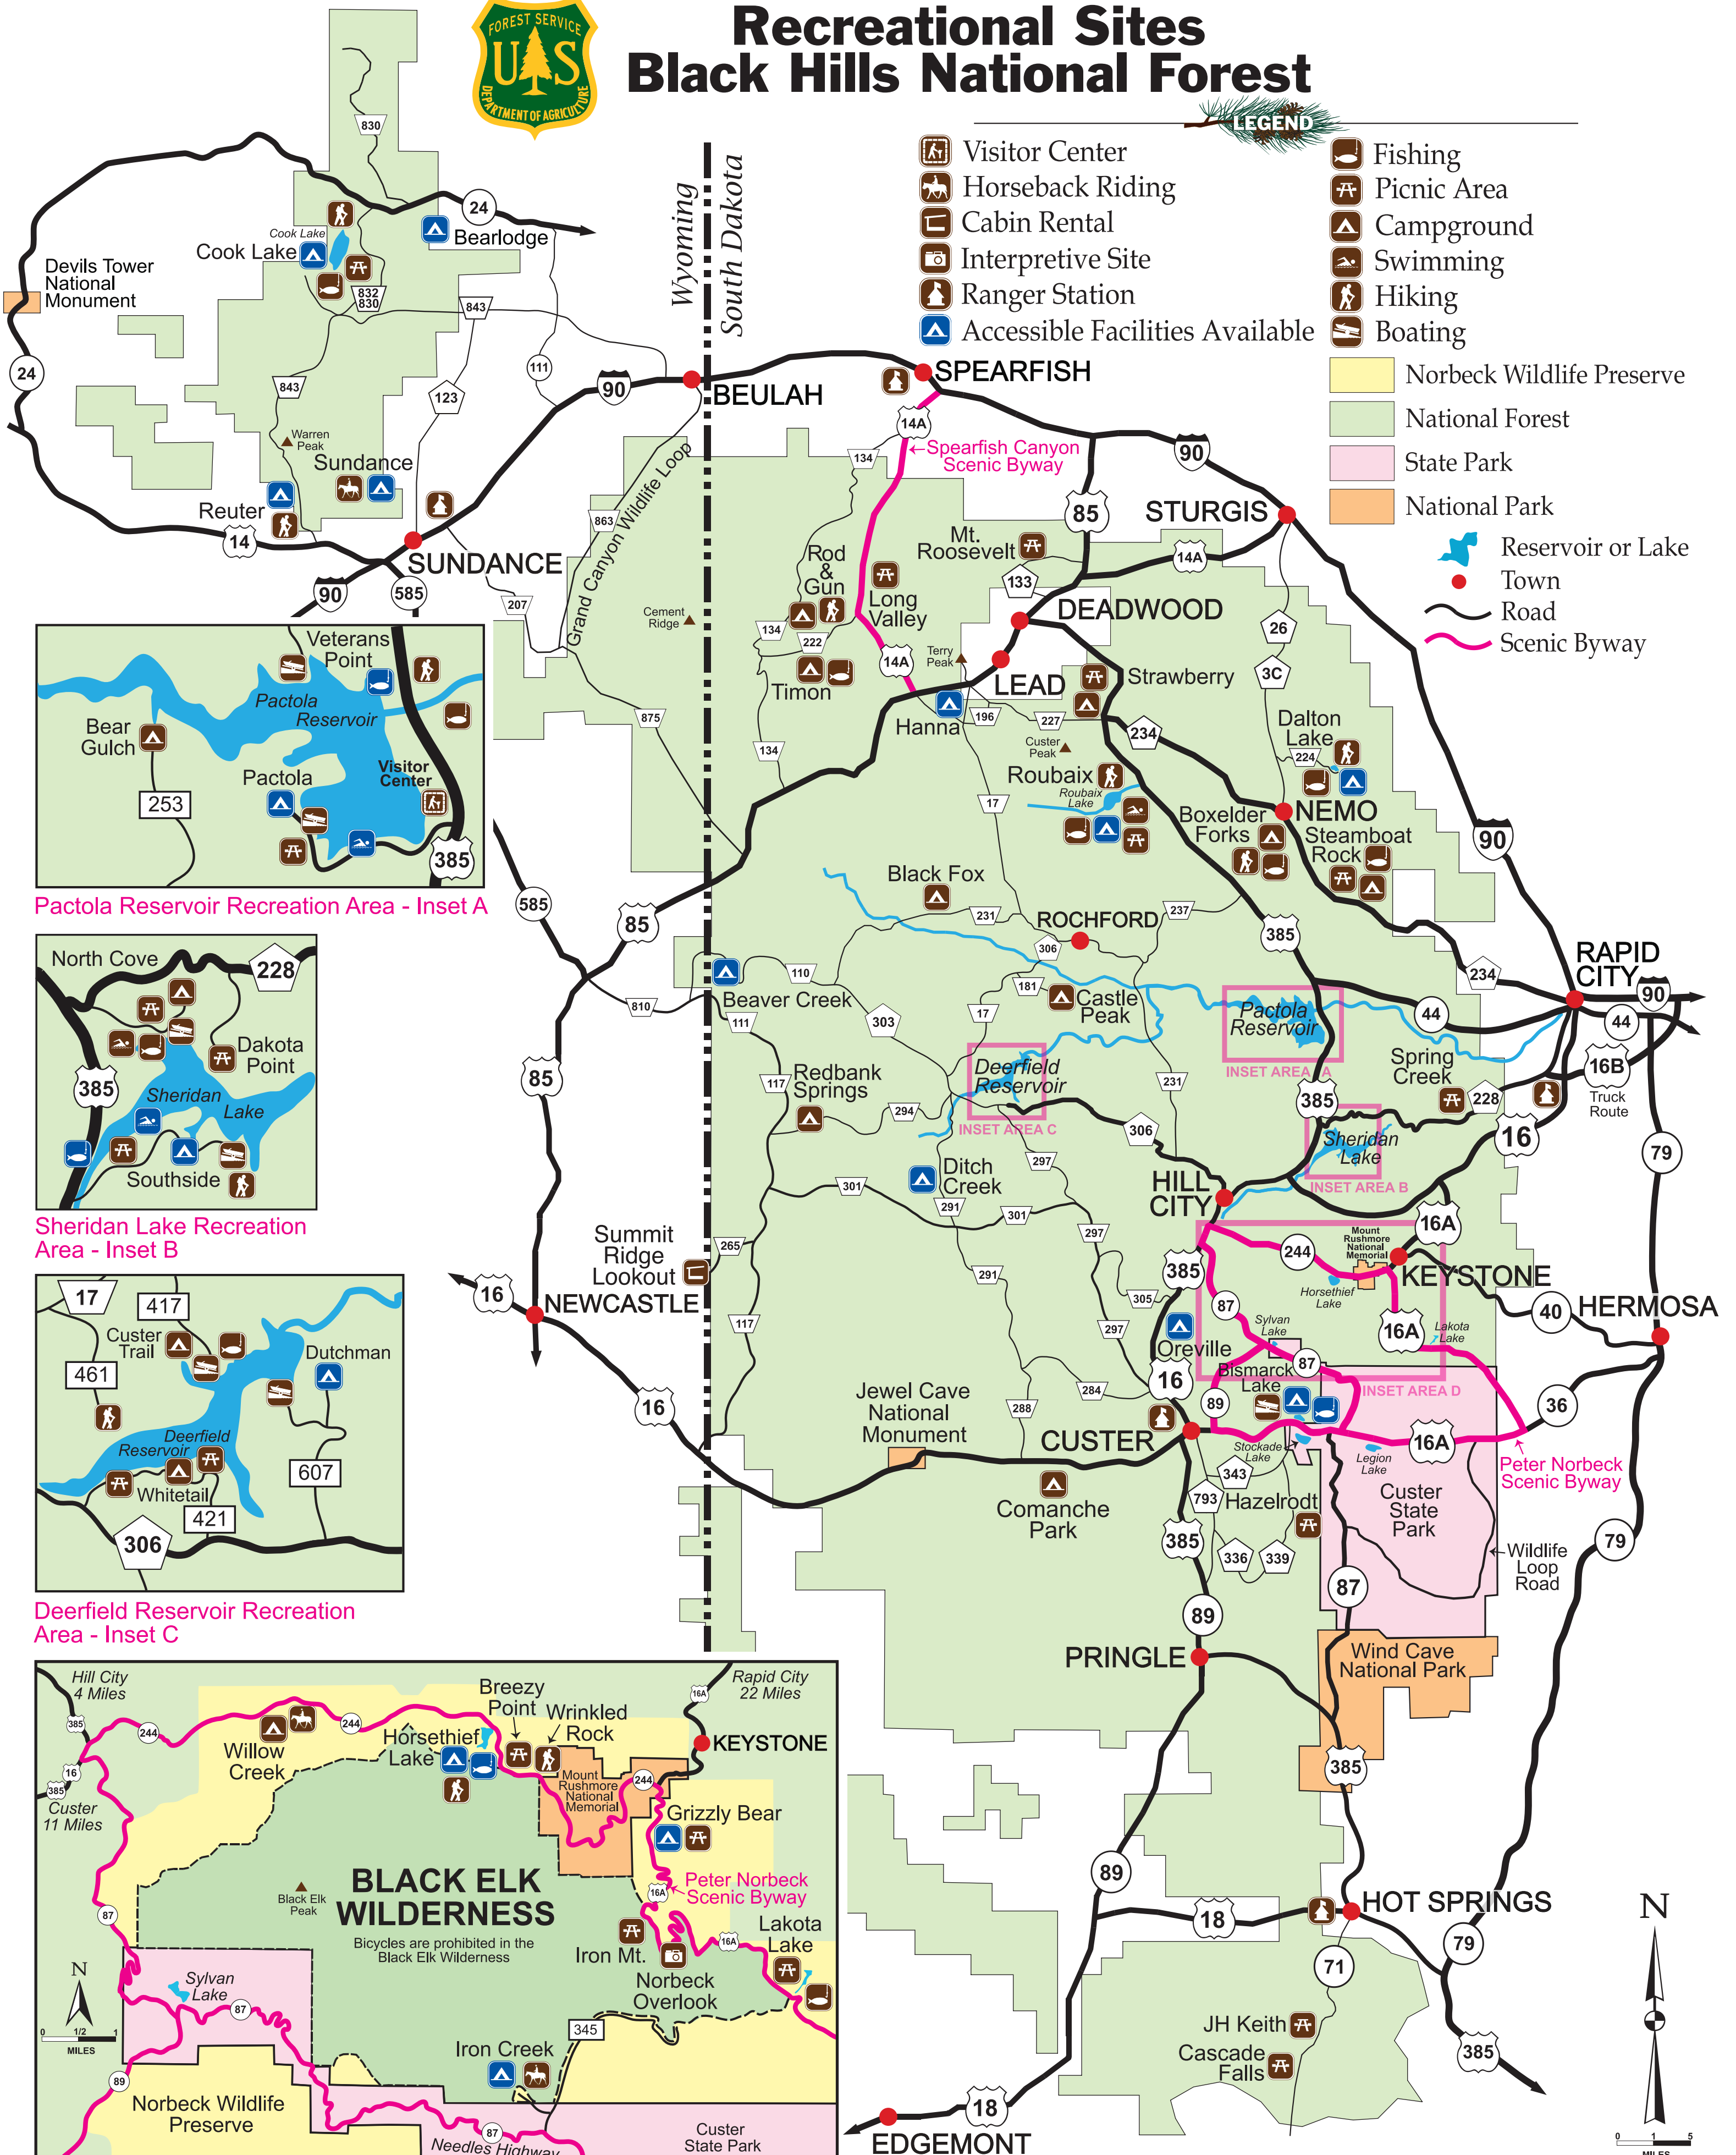

# Recreational Sites Black Hills National Forest

## LEGEND

- Visitor Center
- Horseback Riding
- Cabin Rental
- Interpretive Site
- Ranger Station
- Accessible Facilities Available
- Fishing
- Picnic Area
- Campground
- Swimming
- Hiking
- Boating
- Norbeck Wildlife Preserve
- National Forest
- State Park
- National Park
- Reservoir or Lake
- Town
- Road
- Scenic Byway

Pactola Reservoir Recreation Area - Inset A

Sheridan Lake Recreation Area - Inset B

Deerfield Reservoir Recreation Area - Inset C

Black Elk Wilderness Area - Inset D