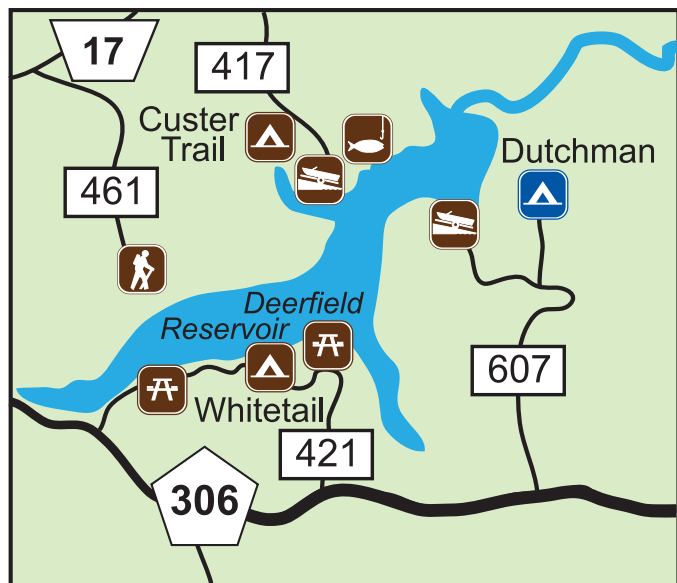

## LEGEND

- Visitor Center
- Horseback Riding
- Cabin Rental
- Interpretive Site
- Ranger Station
- Accessible Facilities Available
- Fishing
- Picnic Area
- Campground
- Swimming
- Hiking
- Boating
- Norbeck Wildlife Preserve
- National Forest
- State Park
- National Park
- Reservoir or Lake
- Town
- Road
- Scenic Byway

Pactola Reservoir Recreation Area - Inset A

Sheridan Lake Recreation Area - Inset B

Deerfield Reservoir Recreation Area - Inset C

Black Elk Wilderness Area - Inset D