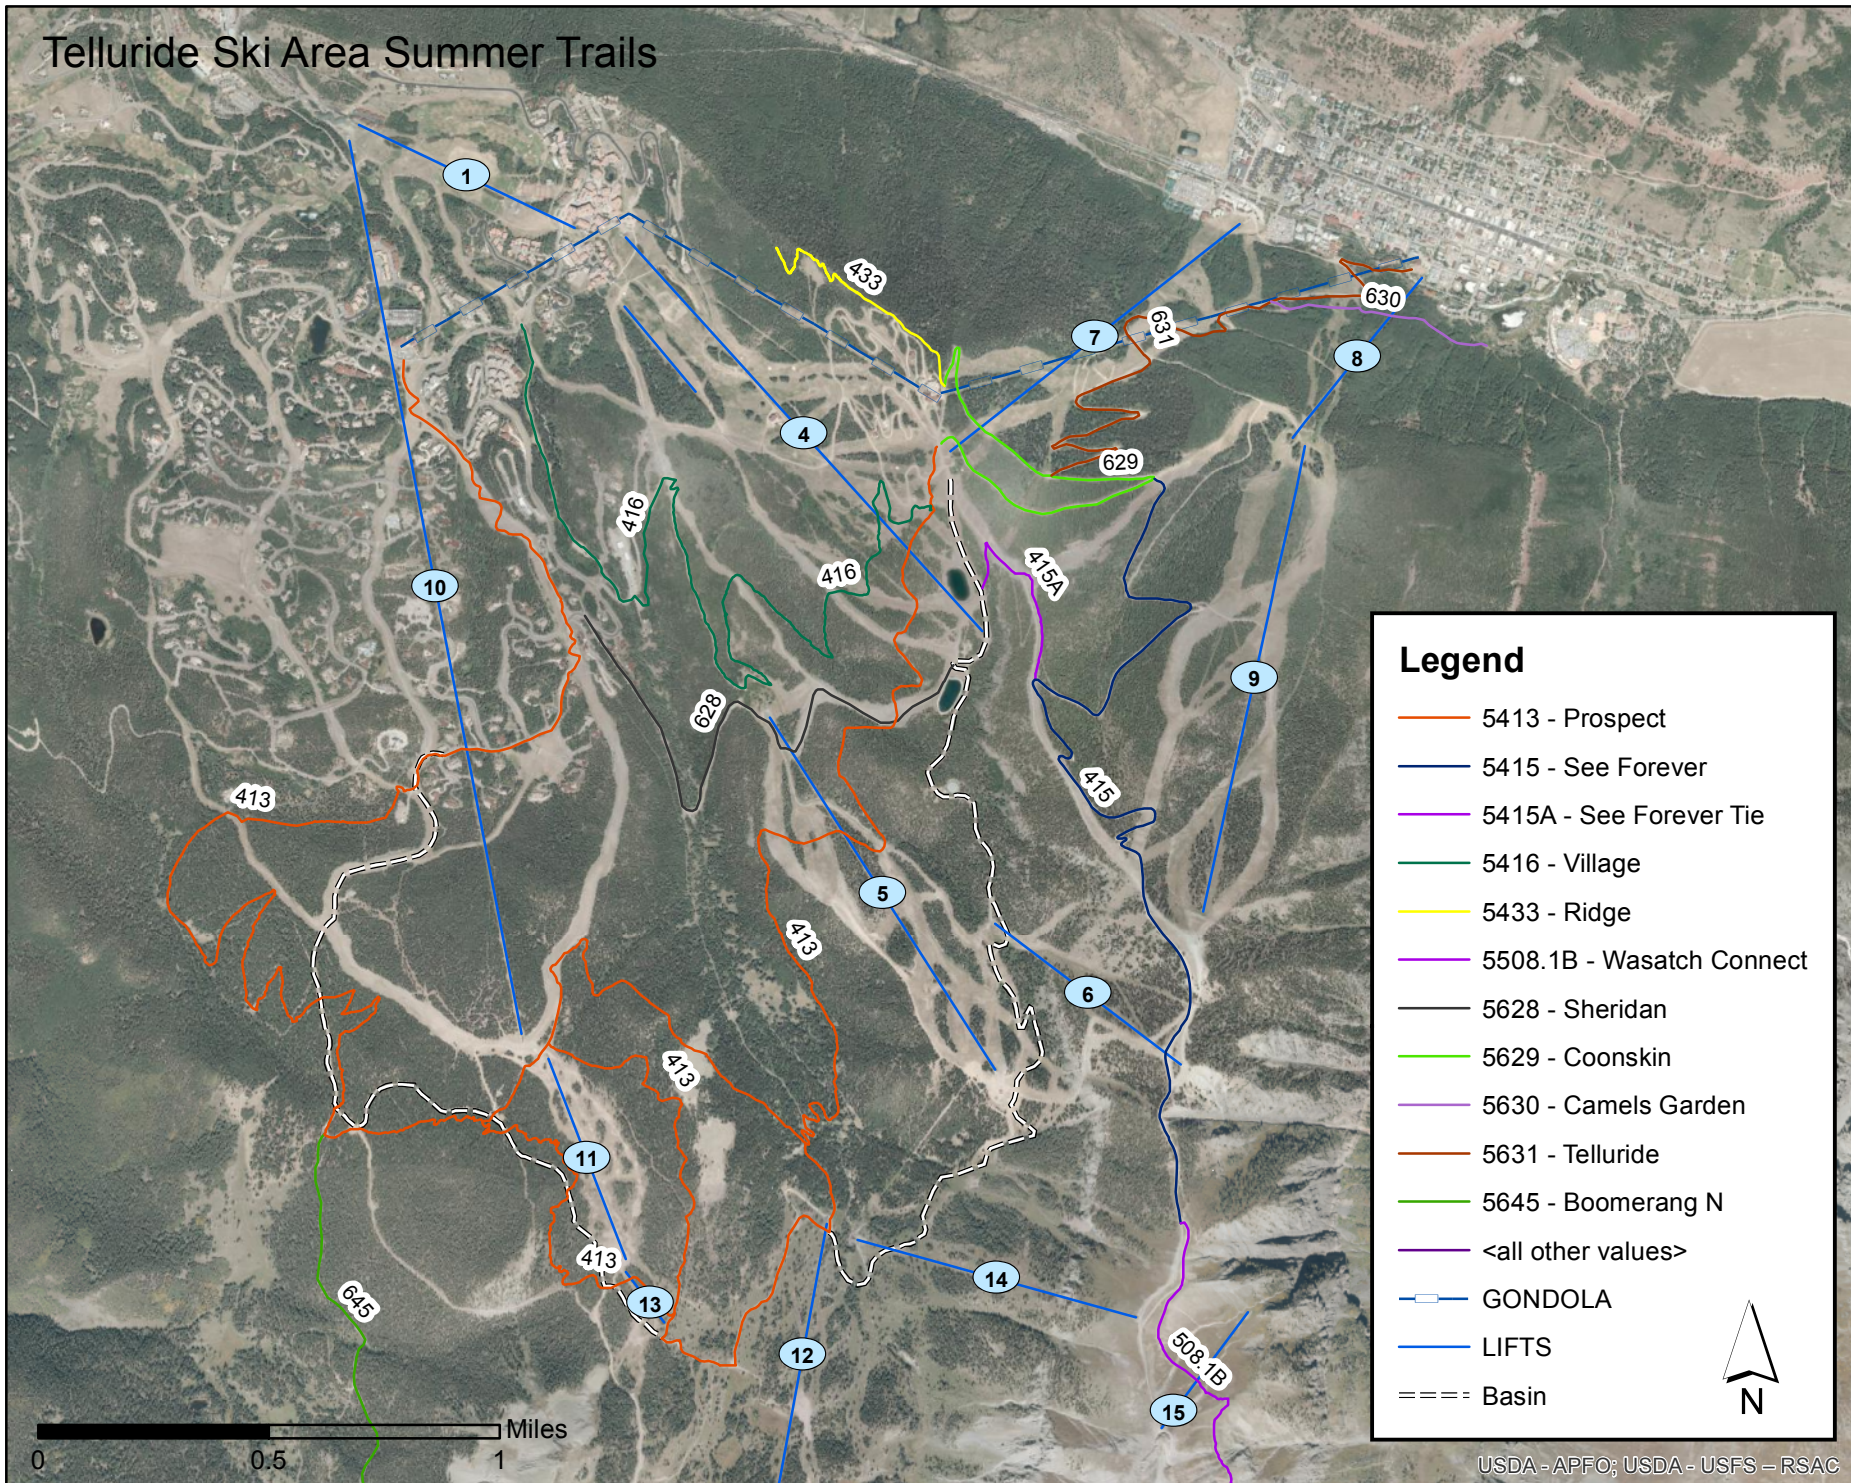

# Telluride Ski Area Summer Trails

**Legend**

- 5413 - Prospect
- 5415 - See Forever
- 5415A - See Forever Tie
- 5416 - Village
- 5433 - Ridge
- 5508.1B - Wasatch Connect
- 5628 - Sheridan
- 5629 - Coonskin
- 5630 - Camels Garden
- 5631 - Telluride
- 5645 - Boomerang N
- <all other values>
- GONDOLA
- LIFTS
- ==== Basin

0 0.5 1 Miles