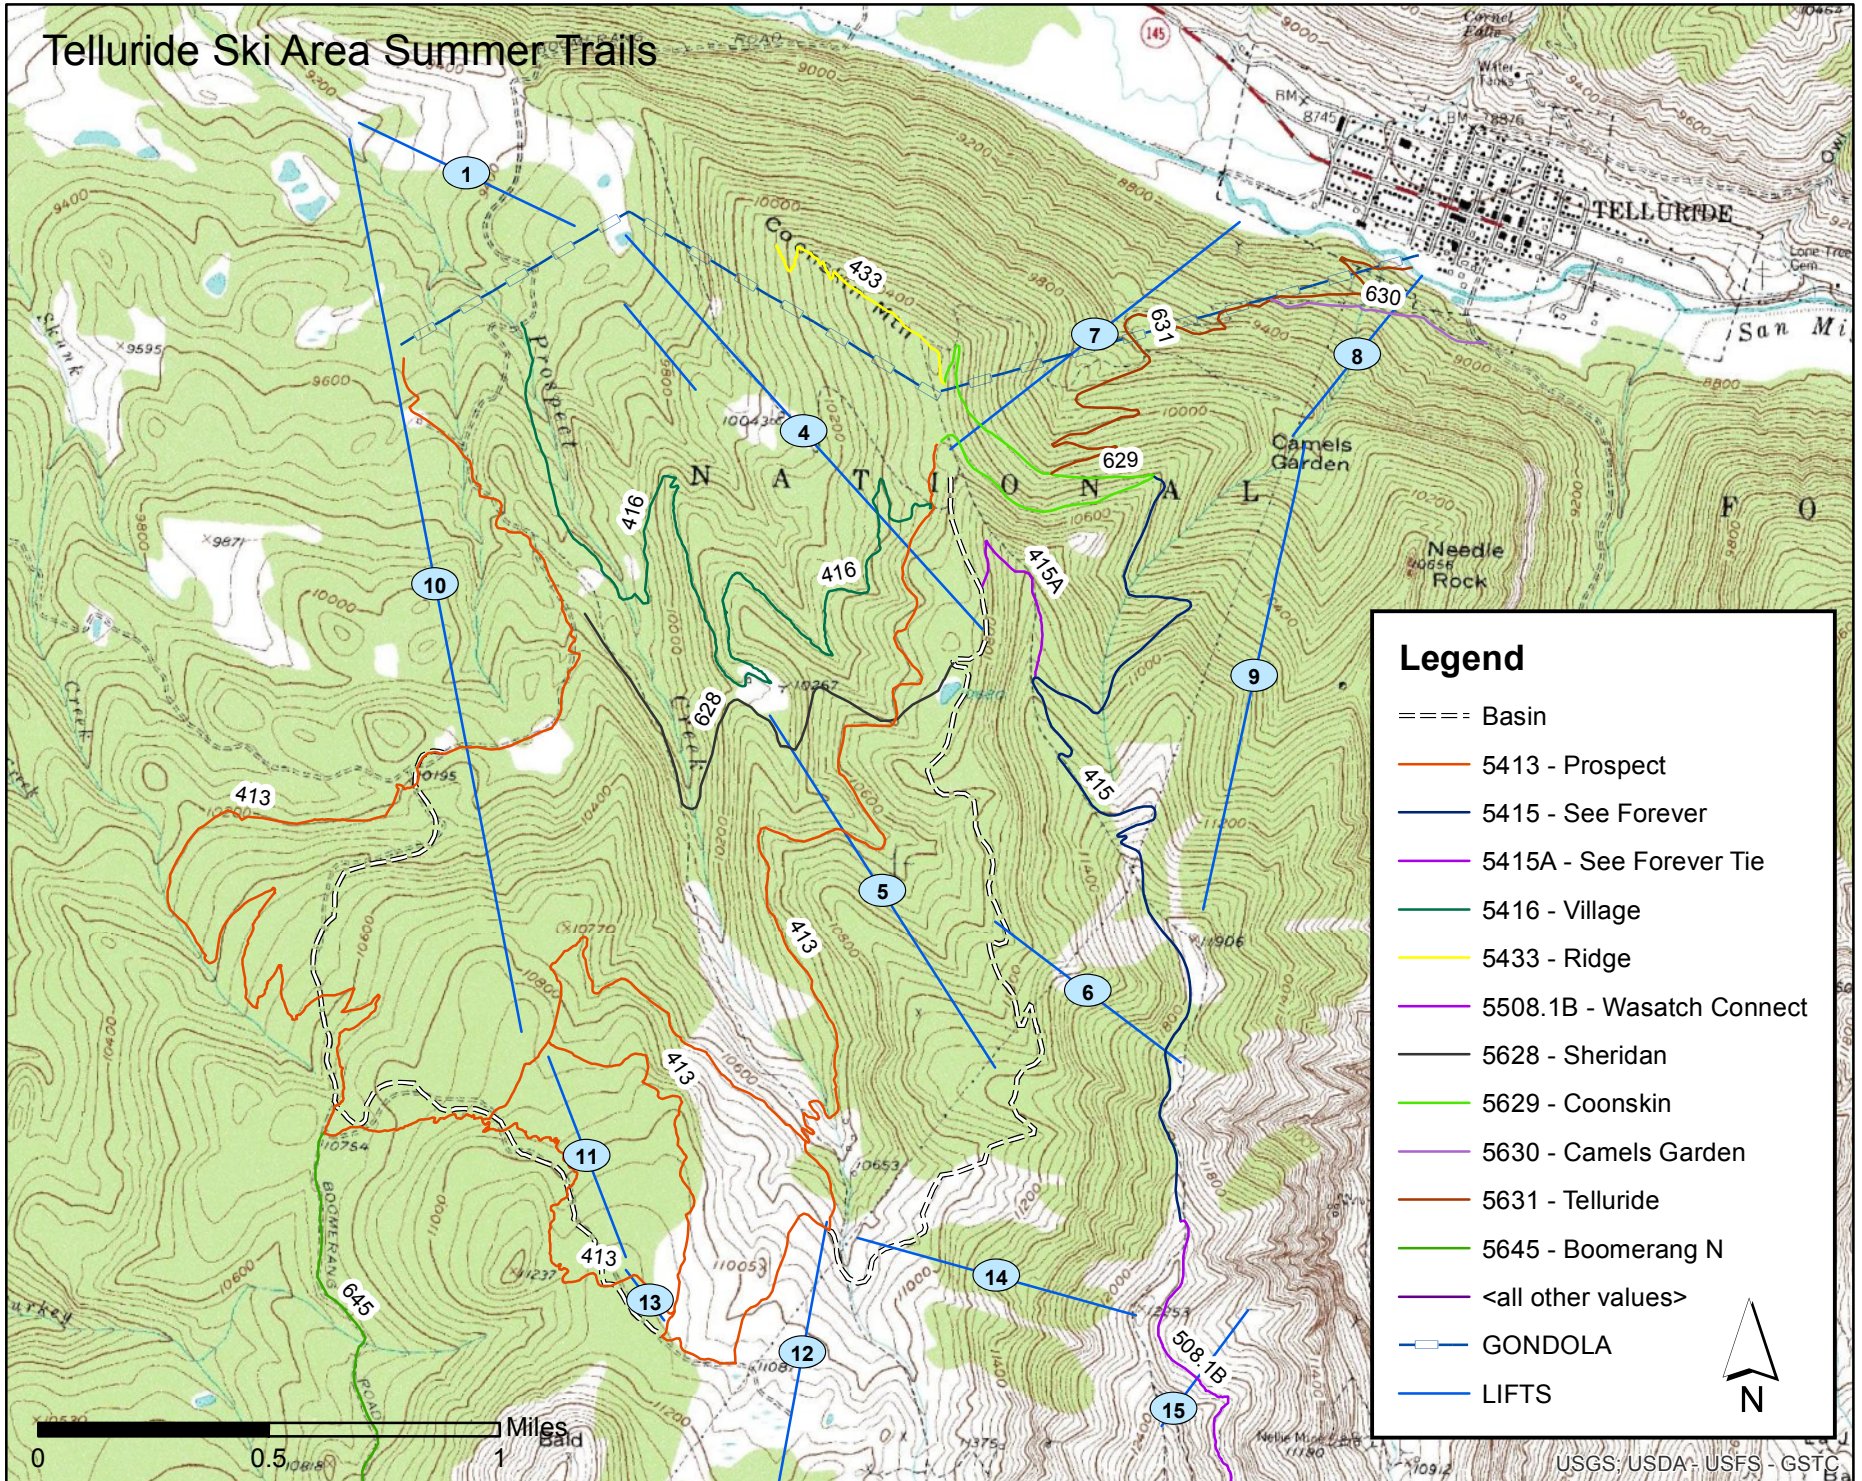

# Telluride Ski Area Summer Trails

### Legend

- ==== Basin
- 5413 - Prospect
- 5415 - See Forever
- 5415A - See Forever Tie
- 5416 - Village
- 5433 - Ridge
- 5508.1B - Wasatch Connect
- 5628 - Sheridan
- 5629 - Coonskin
- 5630 - Camels Garden
- 5631 - Telluride
- 5645 - Boomerang N
- <all other values>
- GONDOLA
- LIFTS