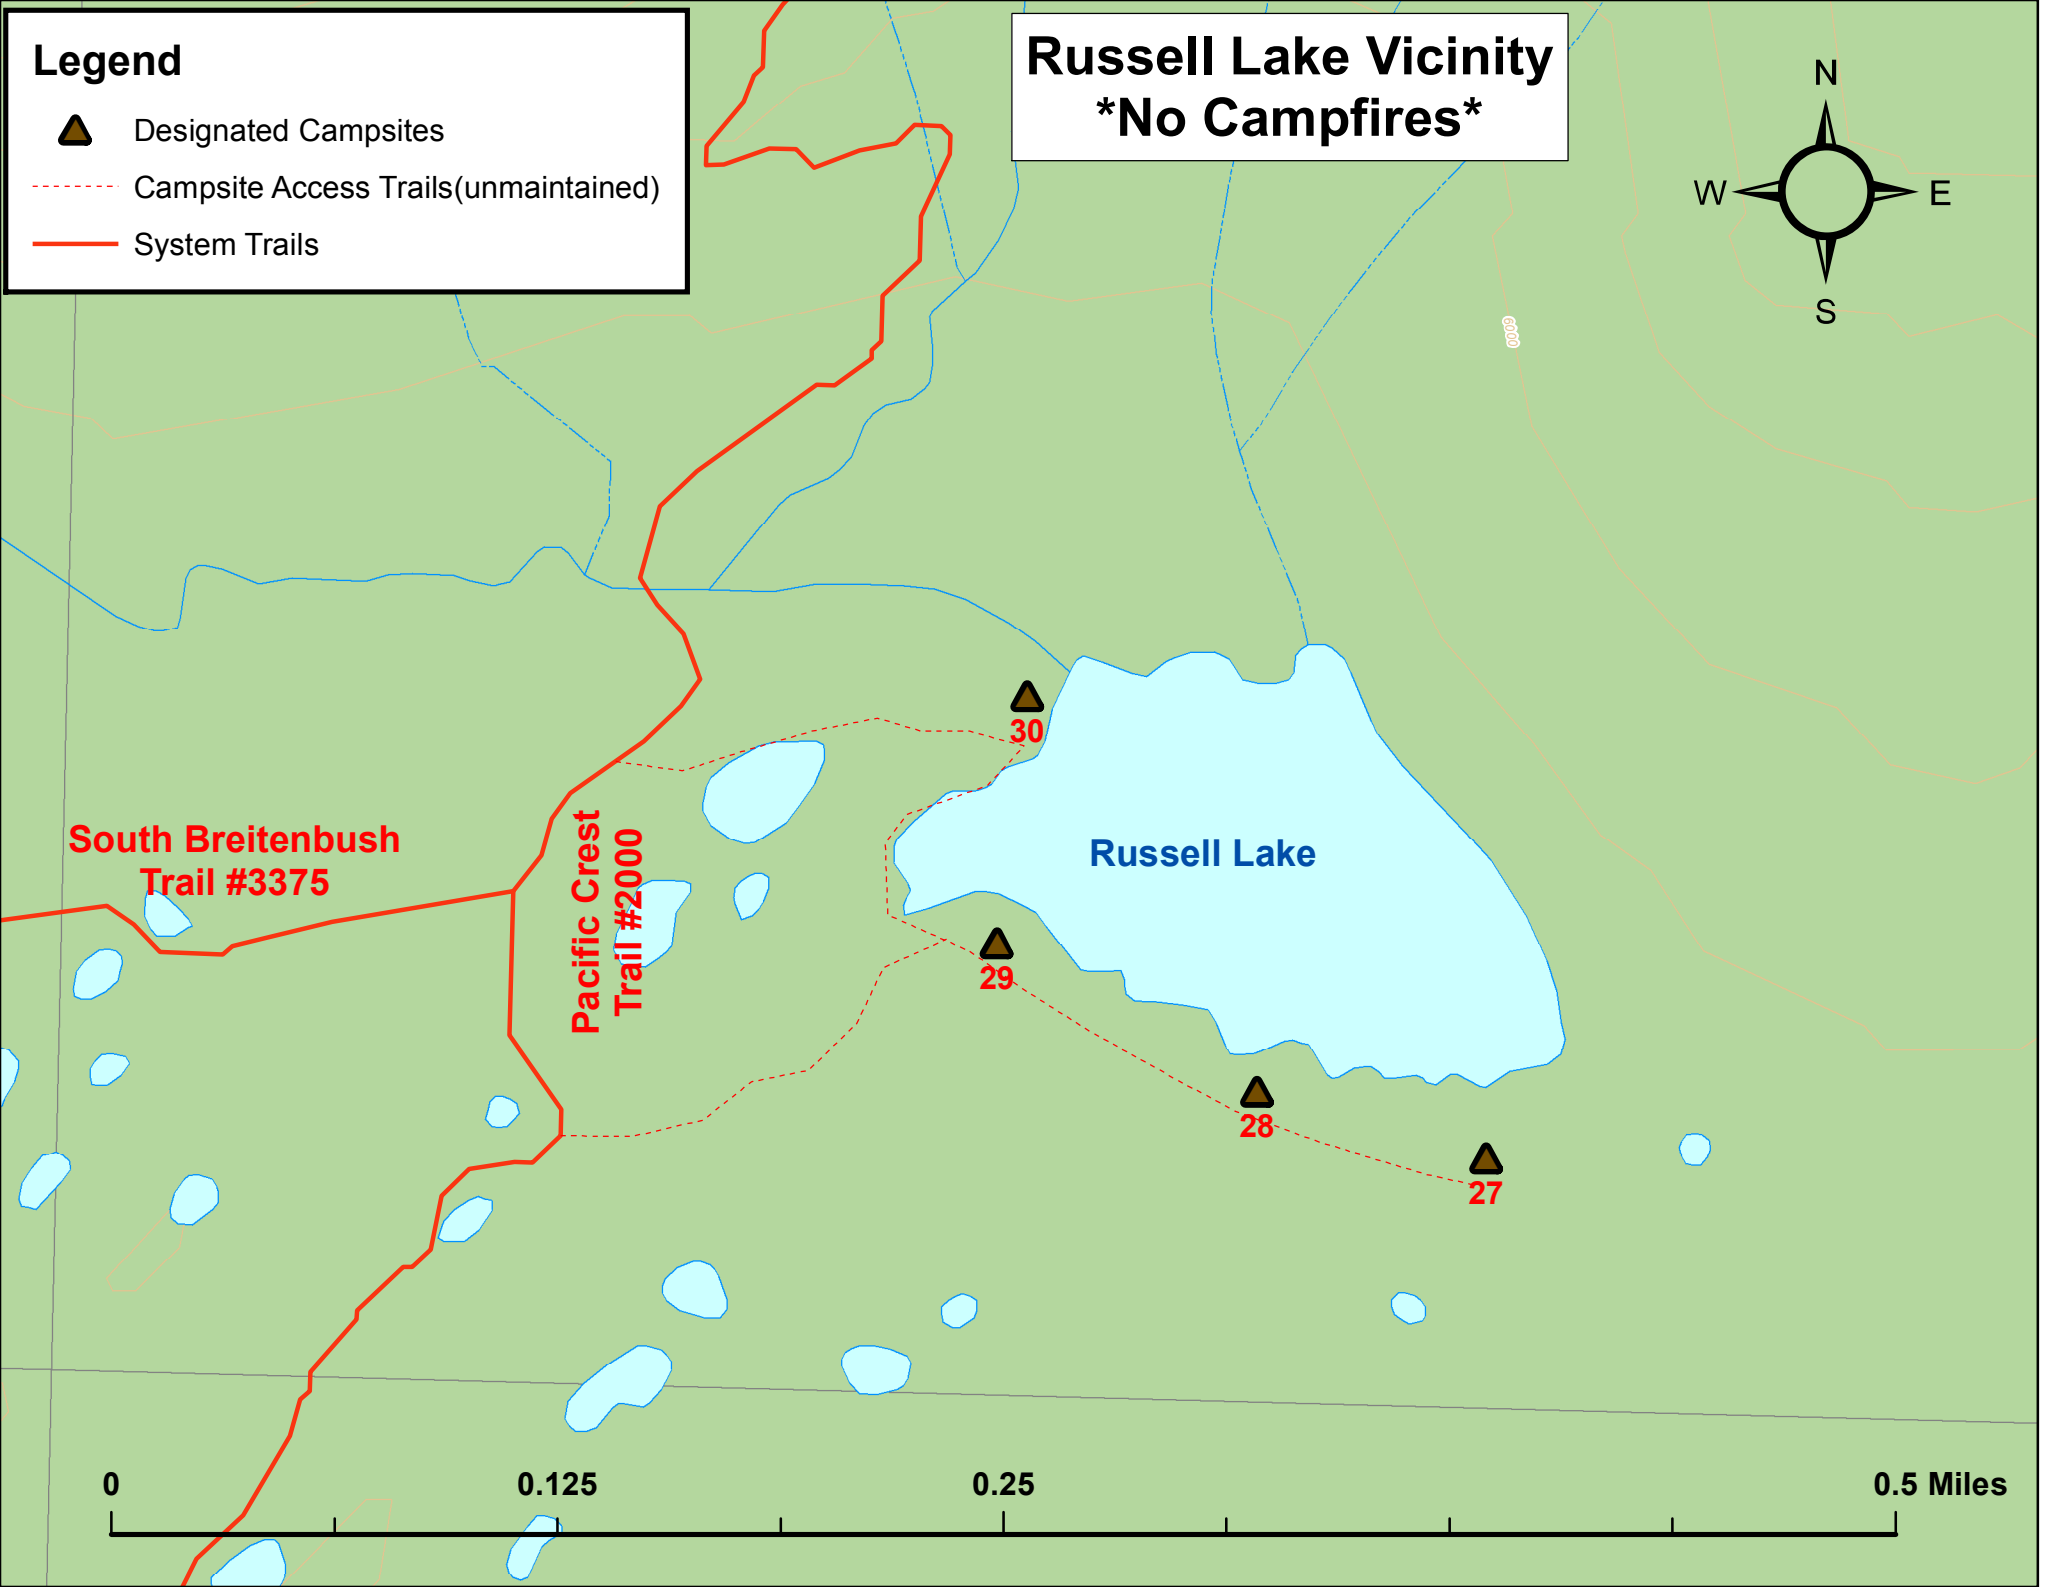

Legend

-  Designated Campsites
-  Campsite Access Trails(unmaintained)
-  System Trails

Russell Lake Vicinity *No Campfires*

**South Breitenbush
Trail #3375**

**Pacific Crest
Trail #2000**

Russell Lake

30

29