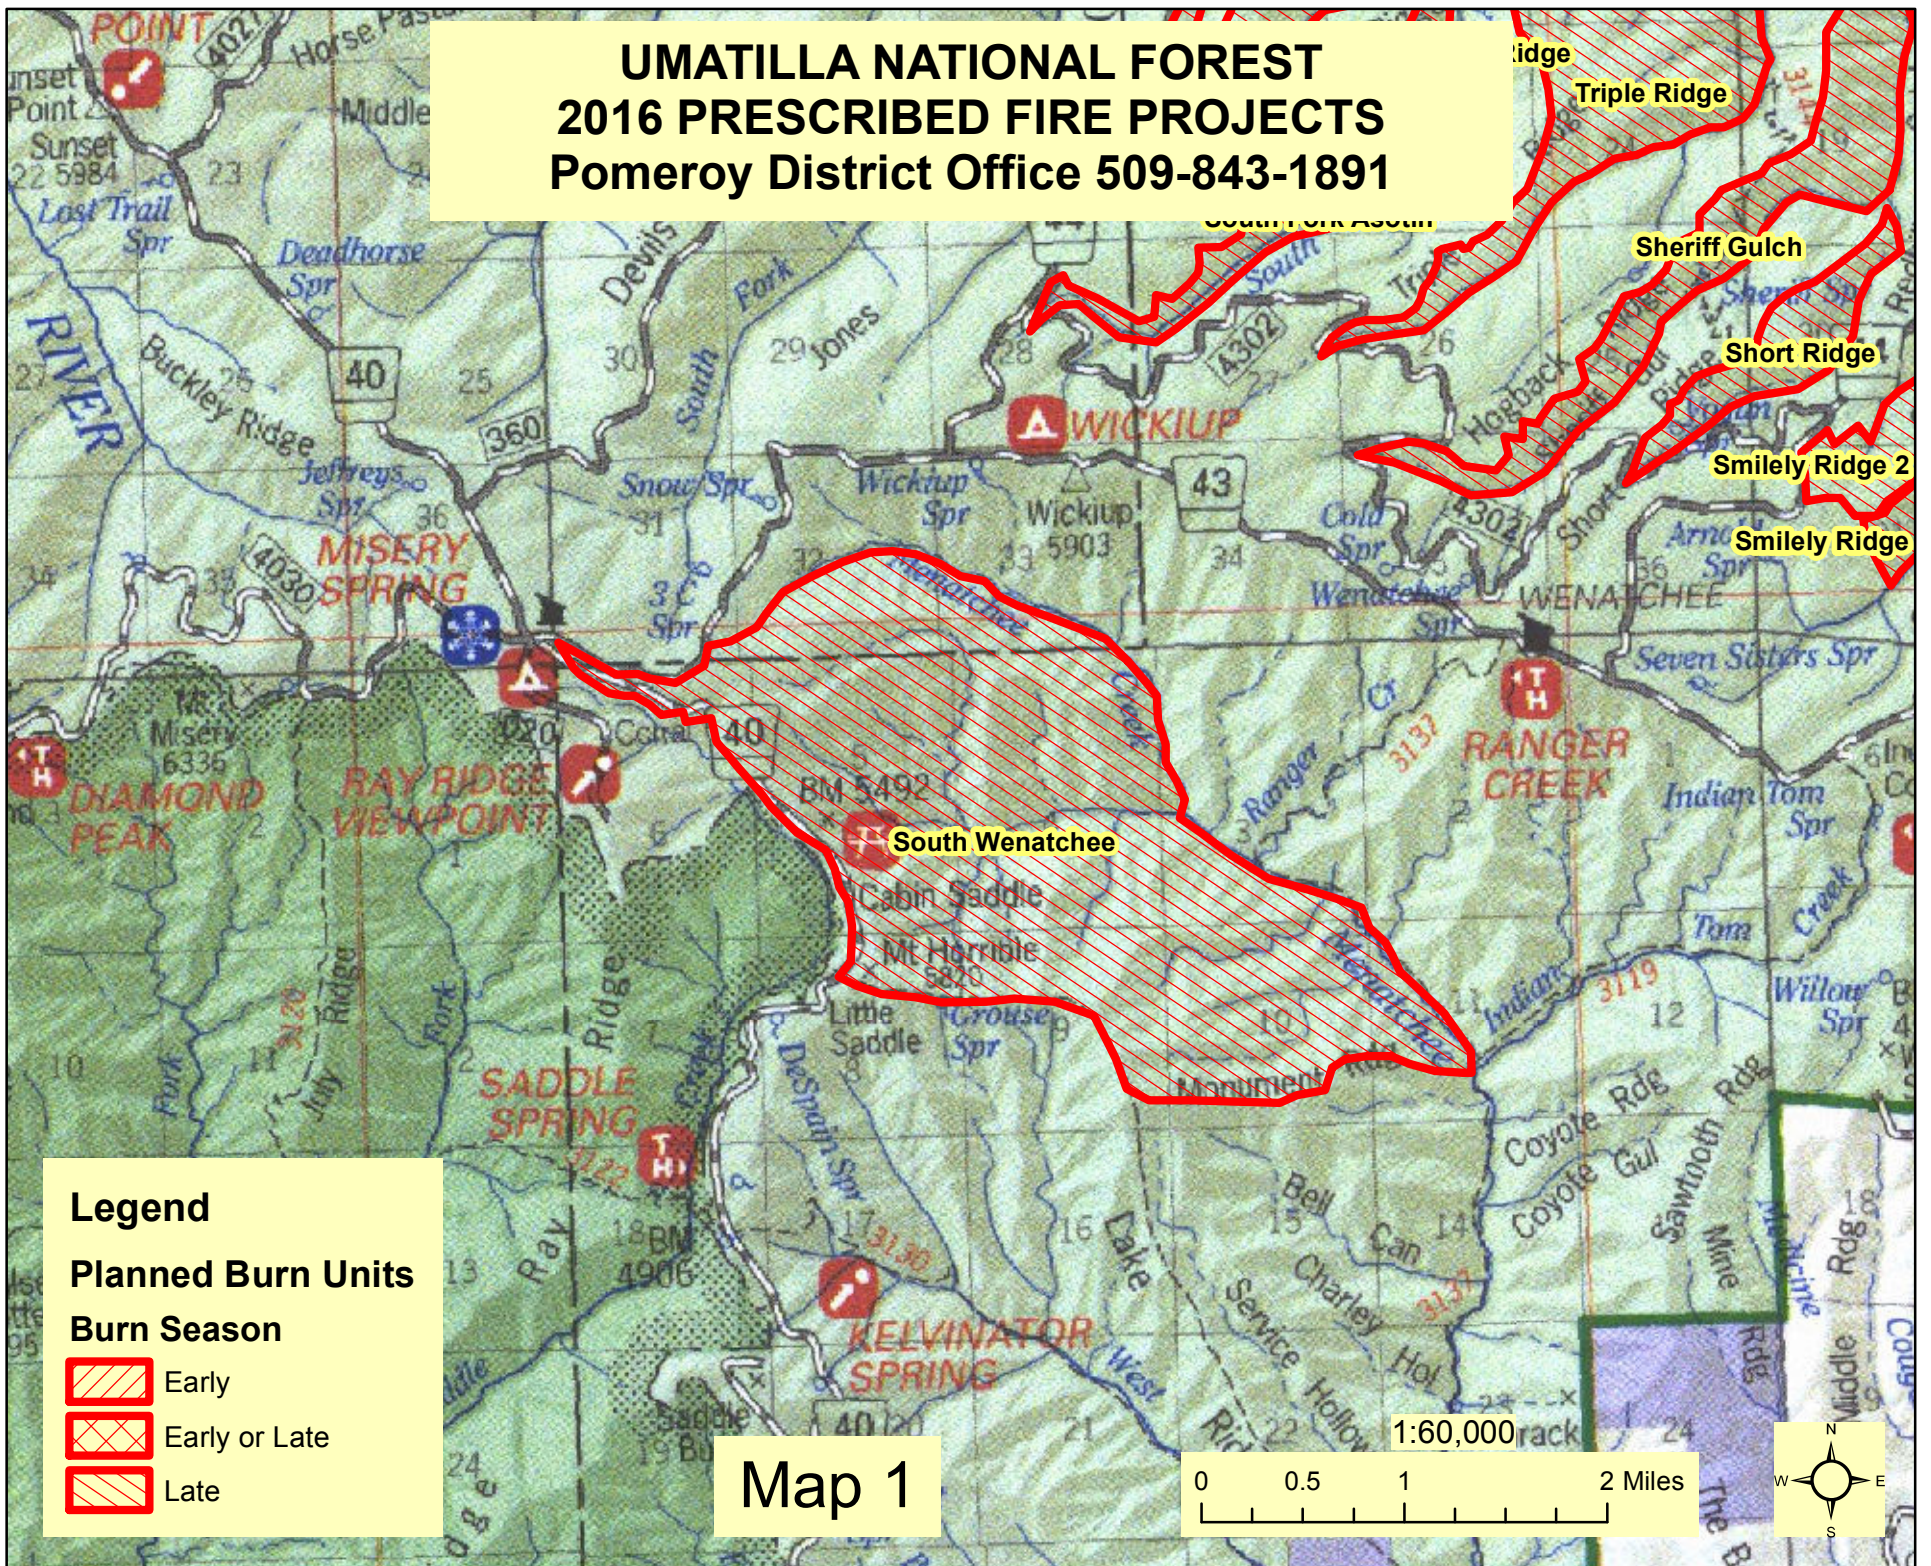

UMATILLA NATIONAL FOREST 2016 PRESCRIBED FIRE PROJECTS

Pomeroy District Office 509-843-1891

Legend

Planned Burn Units

Burn Season

-  Early
-  Early or Late
-  Late

Map 1

1:60,000