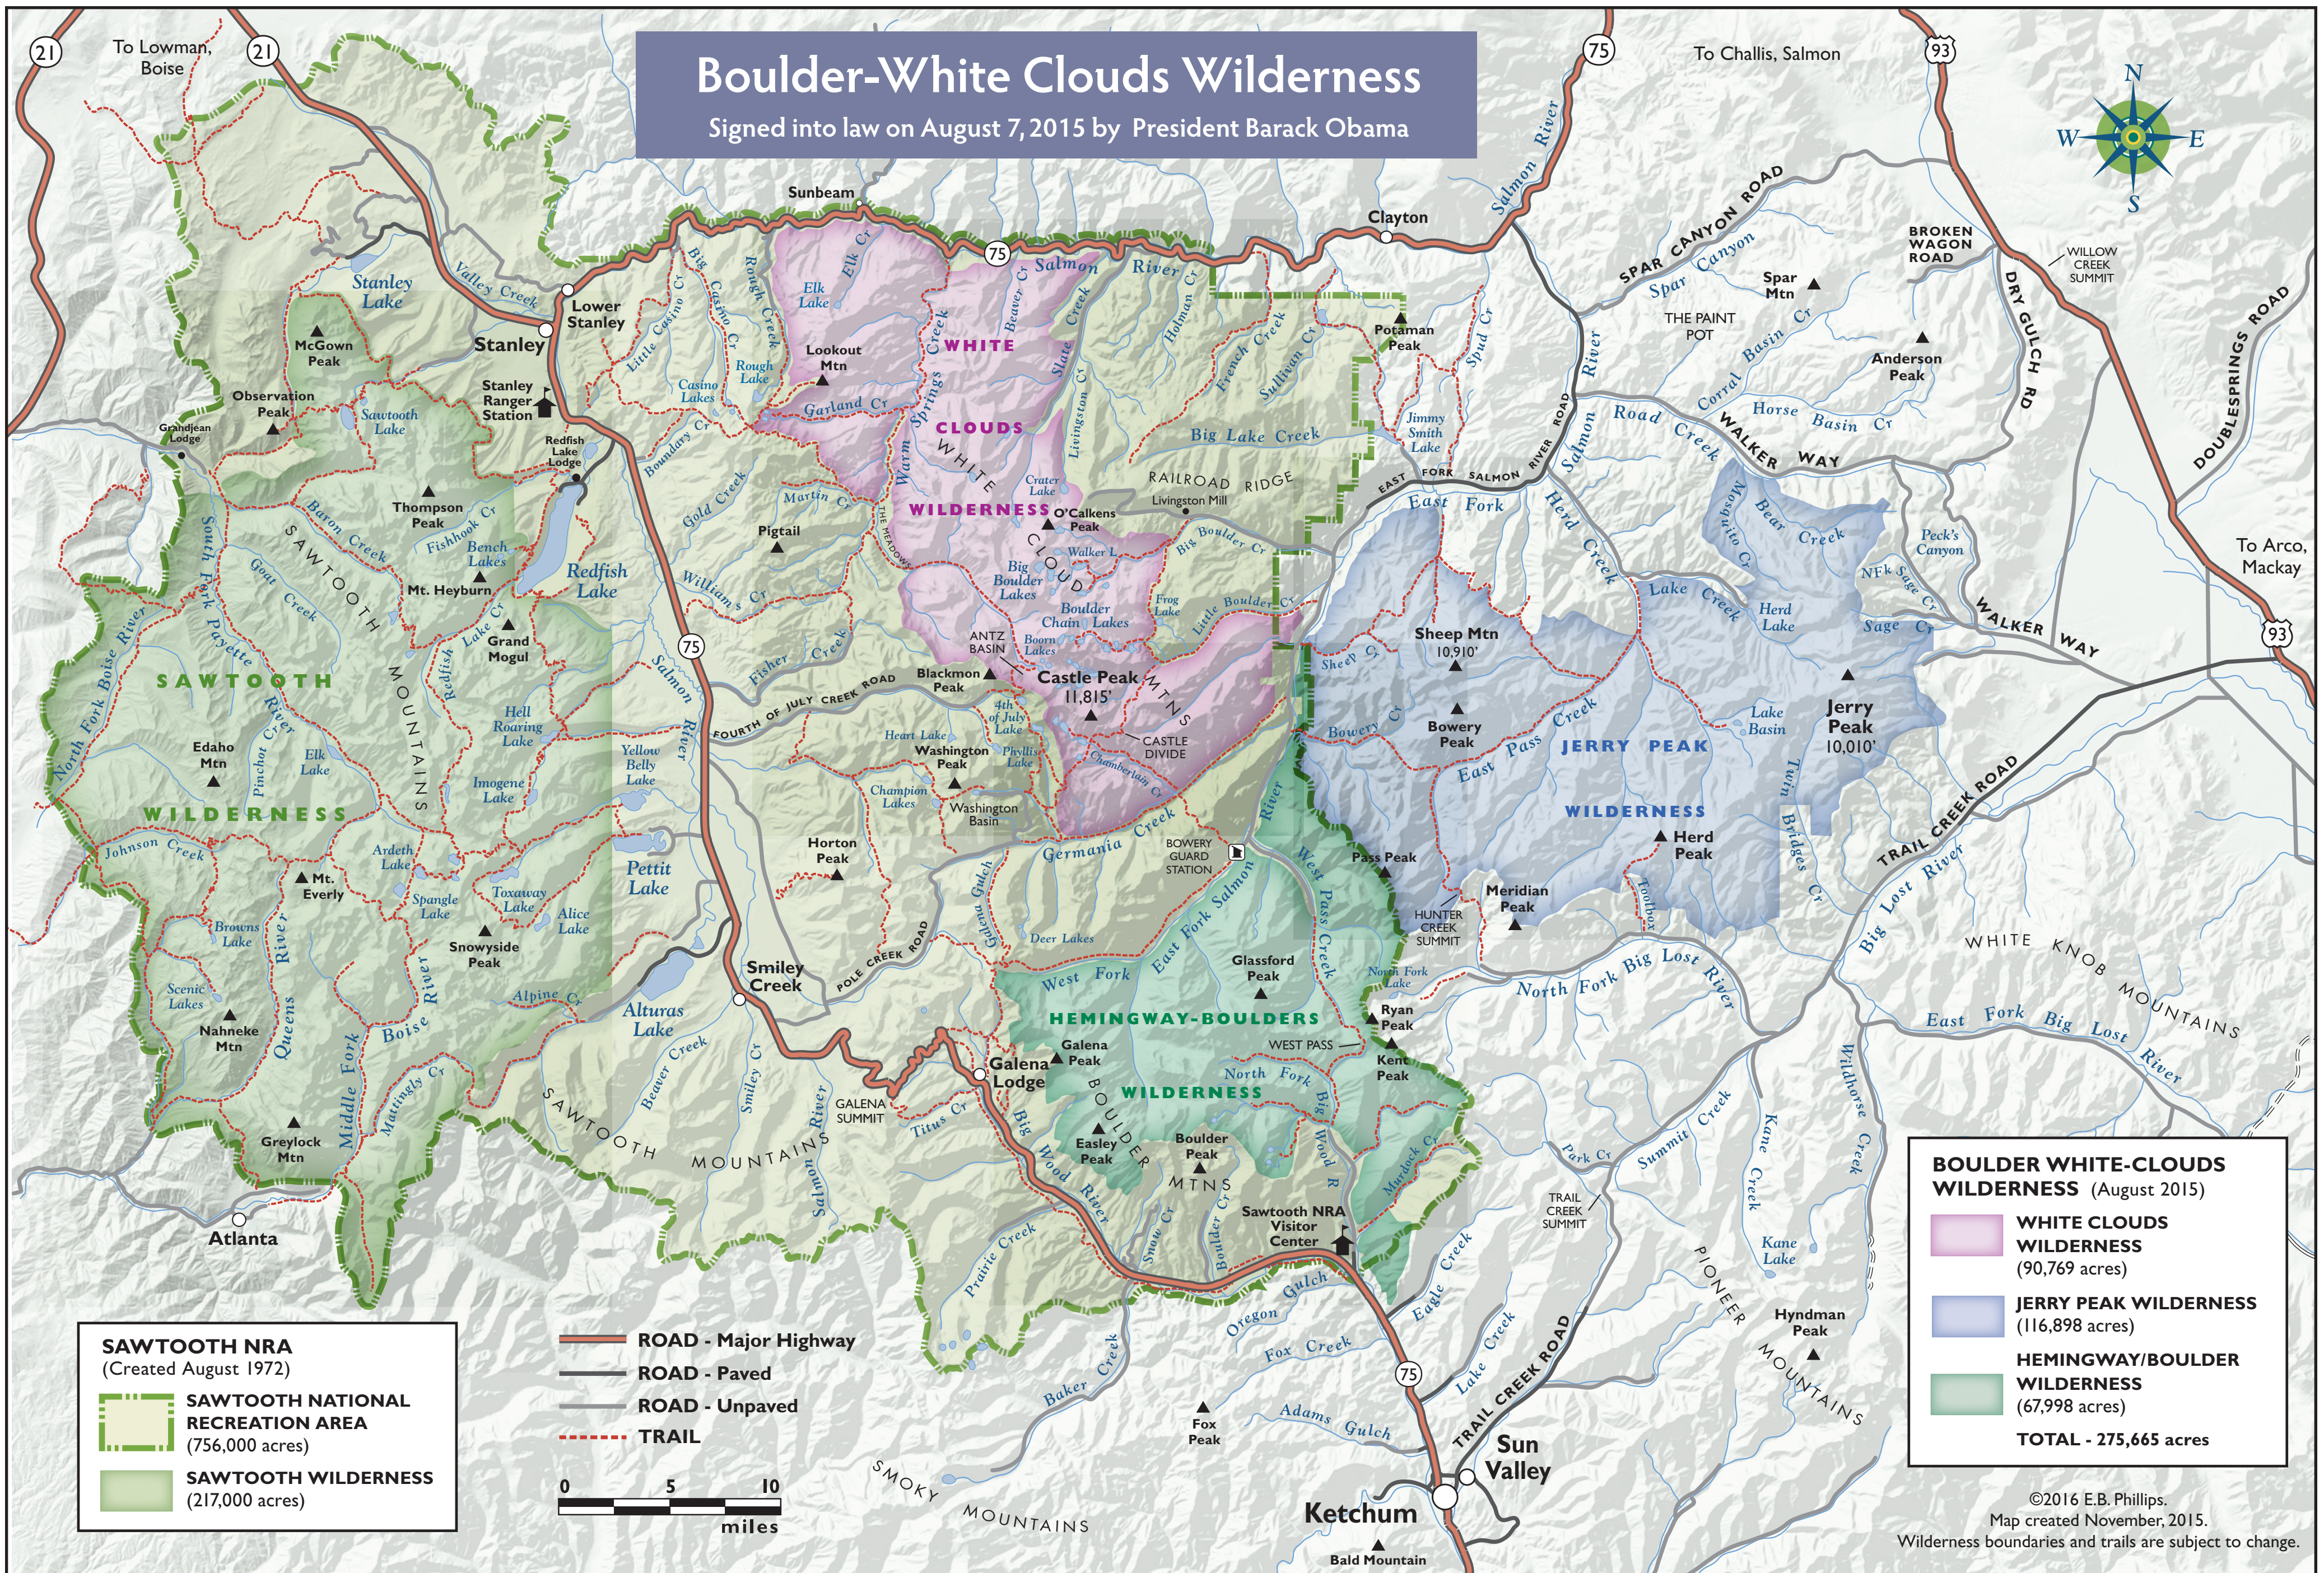

Boulder-White Clouds Wilderness

Signed into law on August 7, 2015 by President Barack Obama

SAWTOOTH NRA
(Created August 1972)

- SAWTOOTH NATIONAL RECREATION AREA (756,000 acres)
- SAWTOOTH WILDERNESS (217,000 acres)

- ROAD - Major Highway
- ROAD - Paved
- ROAD - Unpaved
- TRAIL

0 5 10 miles

BOULDER WHITE-CLOUDS WILDERNESS (August 2015)

- WHITE CLOUDS WILDERNESS** (90,769 acres)
- JERRY PEAK WILDERNESS** (116,898 acres)
- HEMINGWAY/BOULDER WILDERNESS** (67,998 acres)

TOTAL - 275,665 acres

©2016 E.B. Phillips.
Map created November, 2015.
Wilderness boundaries and trails are subject to change.