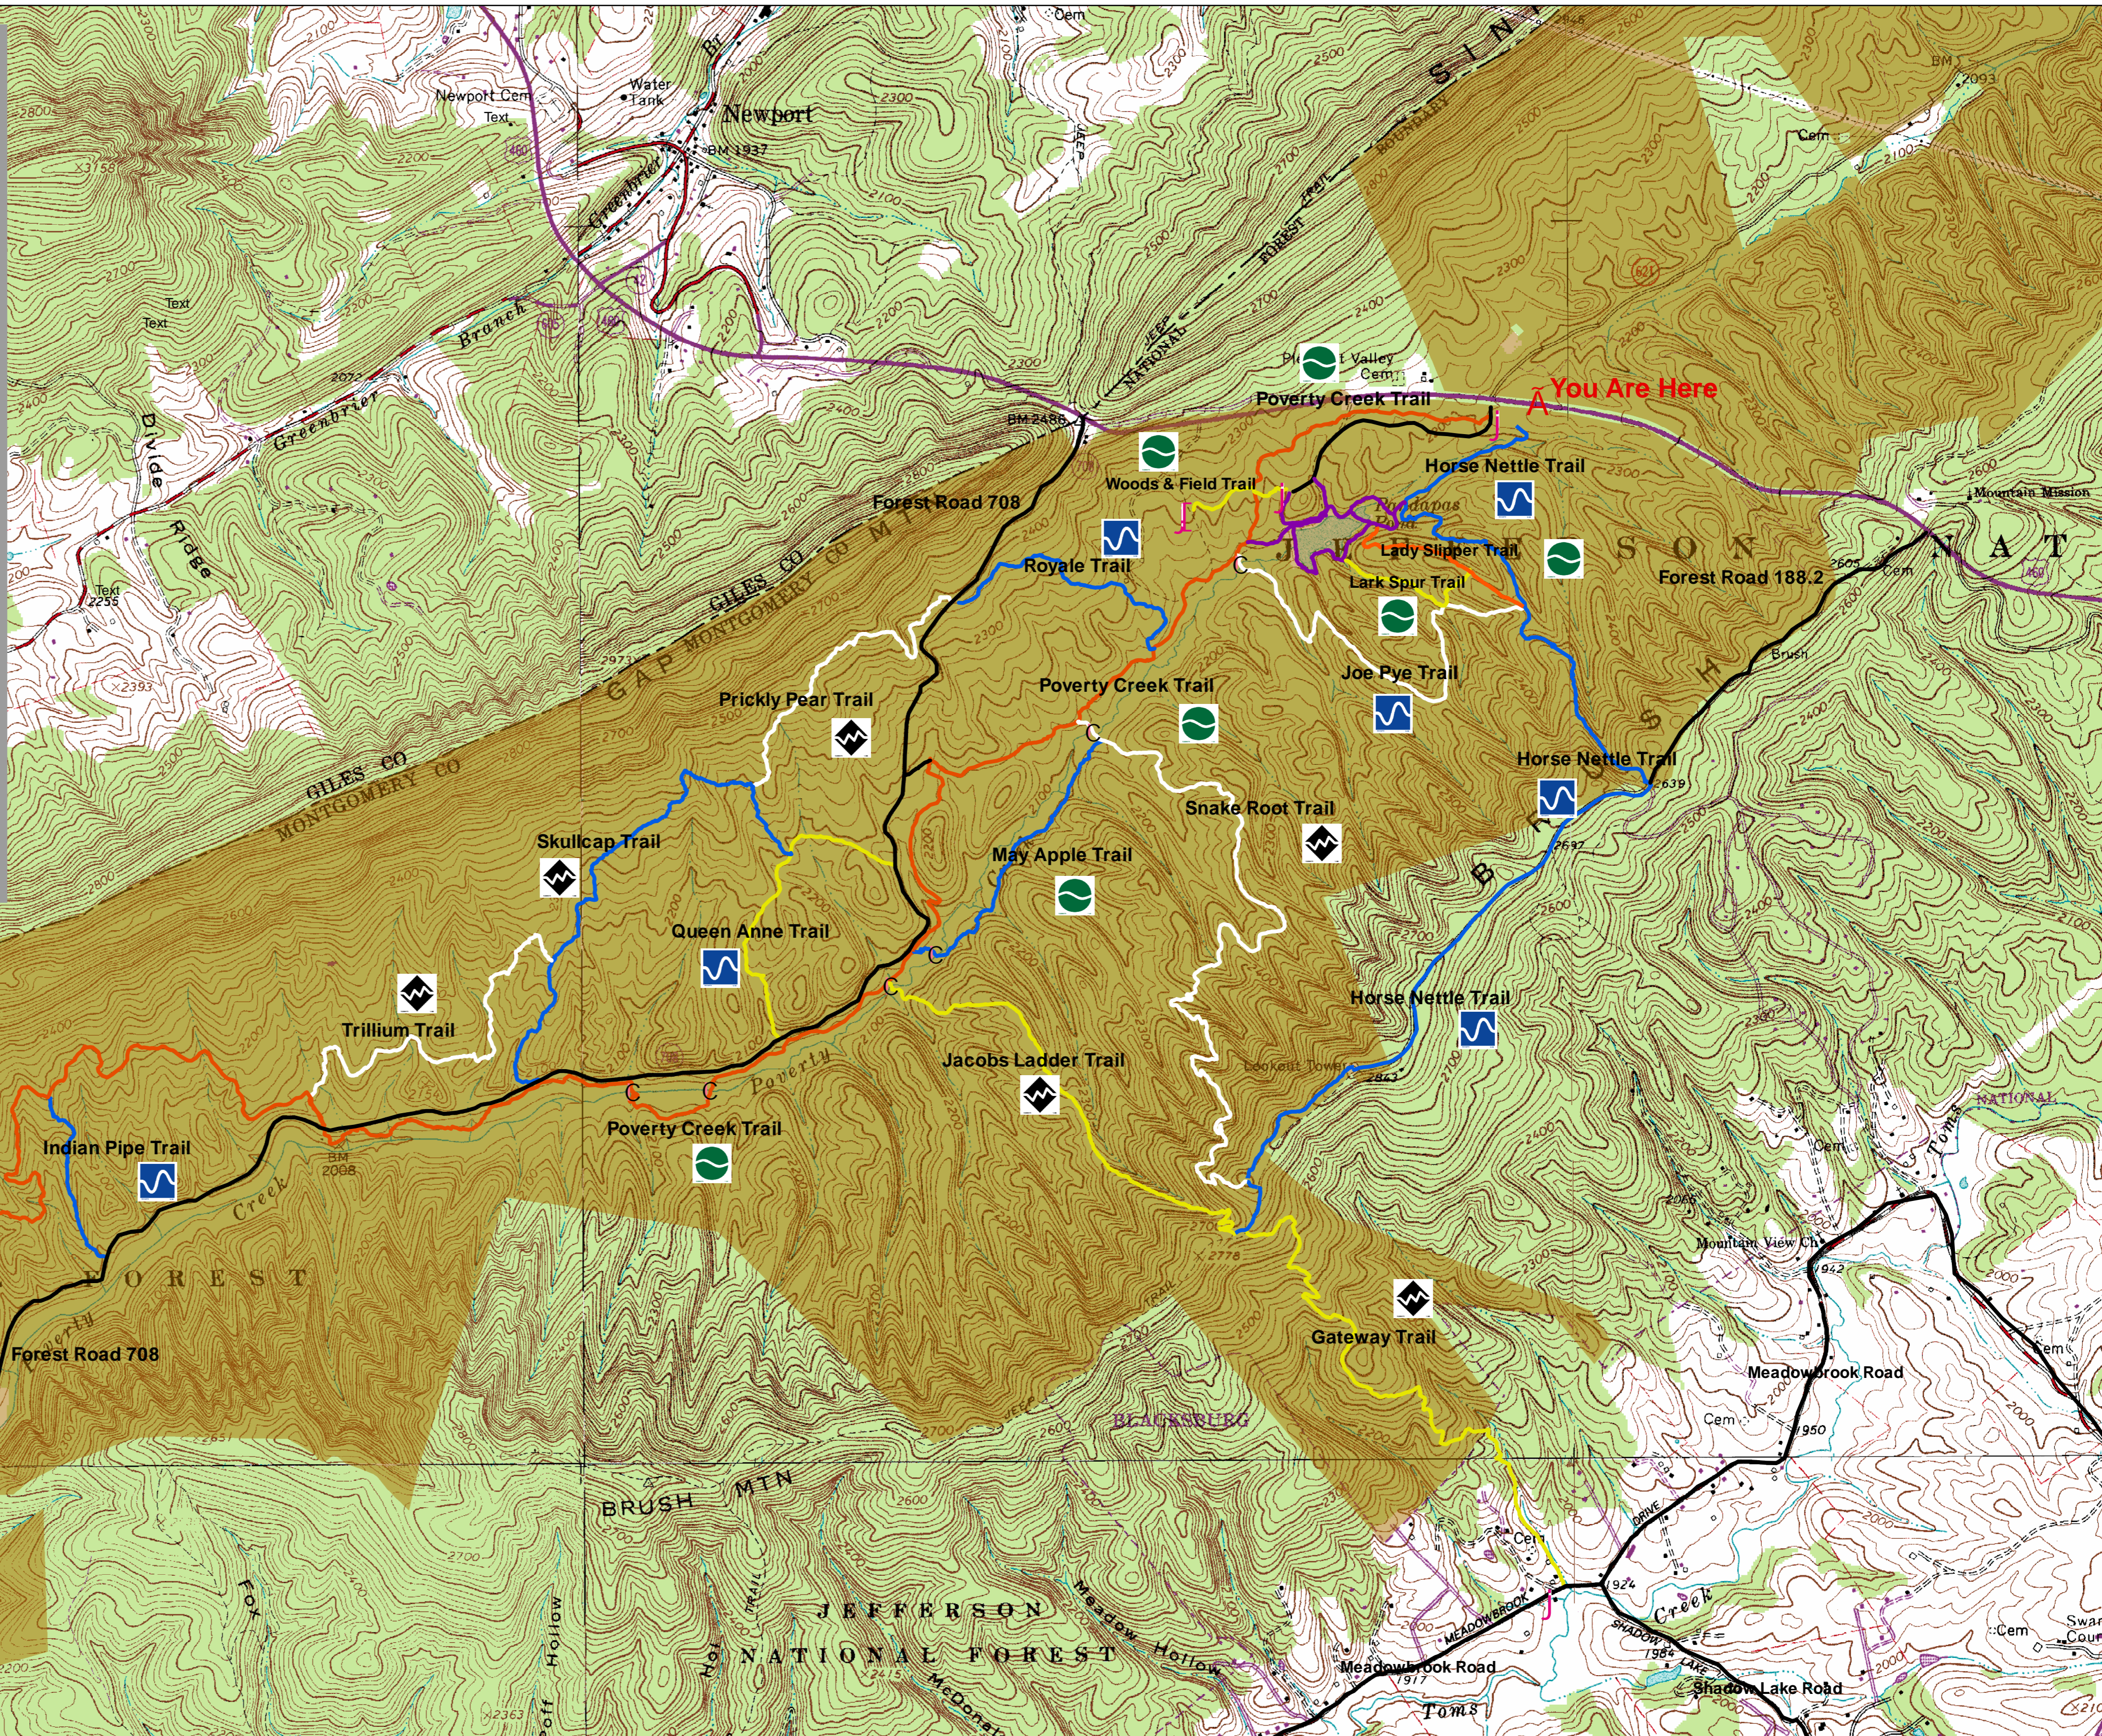

Trails	Difficulty	Blaze	Mileage	Use
Gateway			1.4	
Horse Nettle			3.0	
Indian Pipe			.5	
Jacobs Ladder			1.3	
Joe Pye Trail			1.2	
Lady Slipper			.5	
Lark Spur			.5	
May Apple			1	
Poverty Creek			7.2	
Prickly Pear			.8	
Queen Anne			1	
Royale			1.2	
Skullcap			1.6	
Snake Root			2.1	
Trillium			1.1	
Wetland & Pond		No Blaze	.75	
Woods & Field			.3	

Legend	
	Major Stream Crossing
	Viewing Area
	Parking
	Forest Service Ownership
	Easiest
	More Difficult
	Most Difficult

Contour Interval: 20 ft.
 Scale 1:14,500
 UTM, Zone 17 N, NAD 83

Poverty Creek Trail System