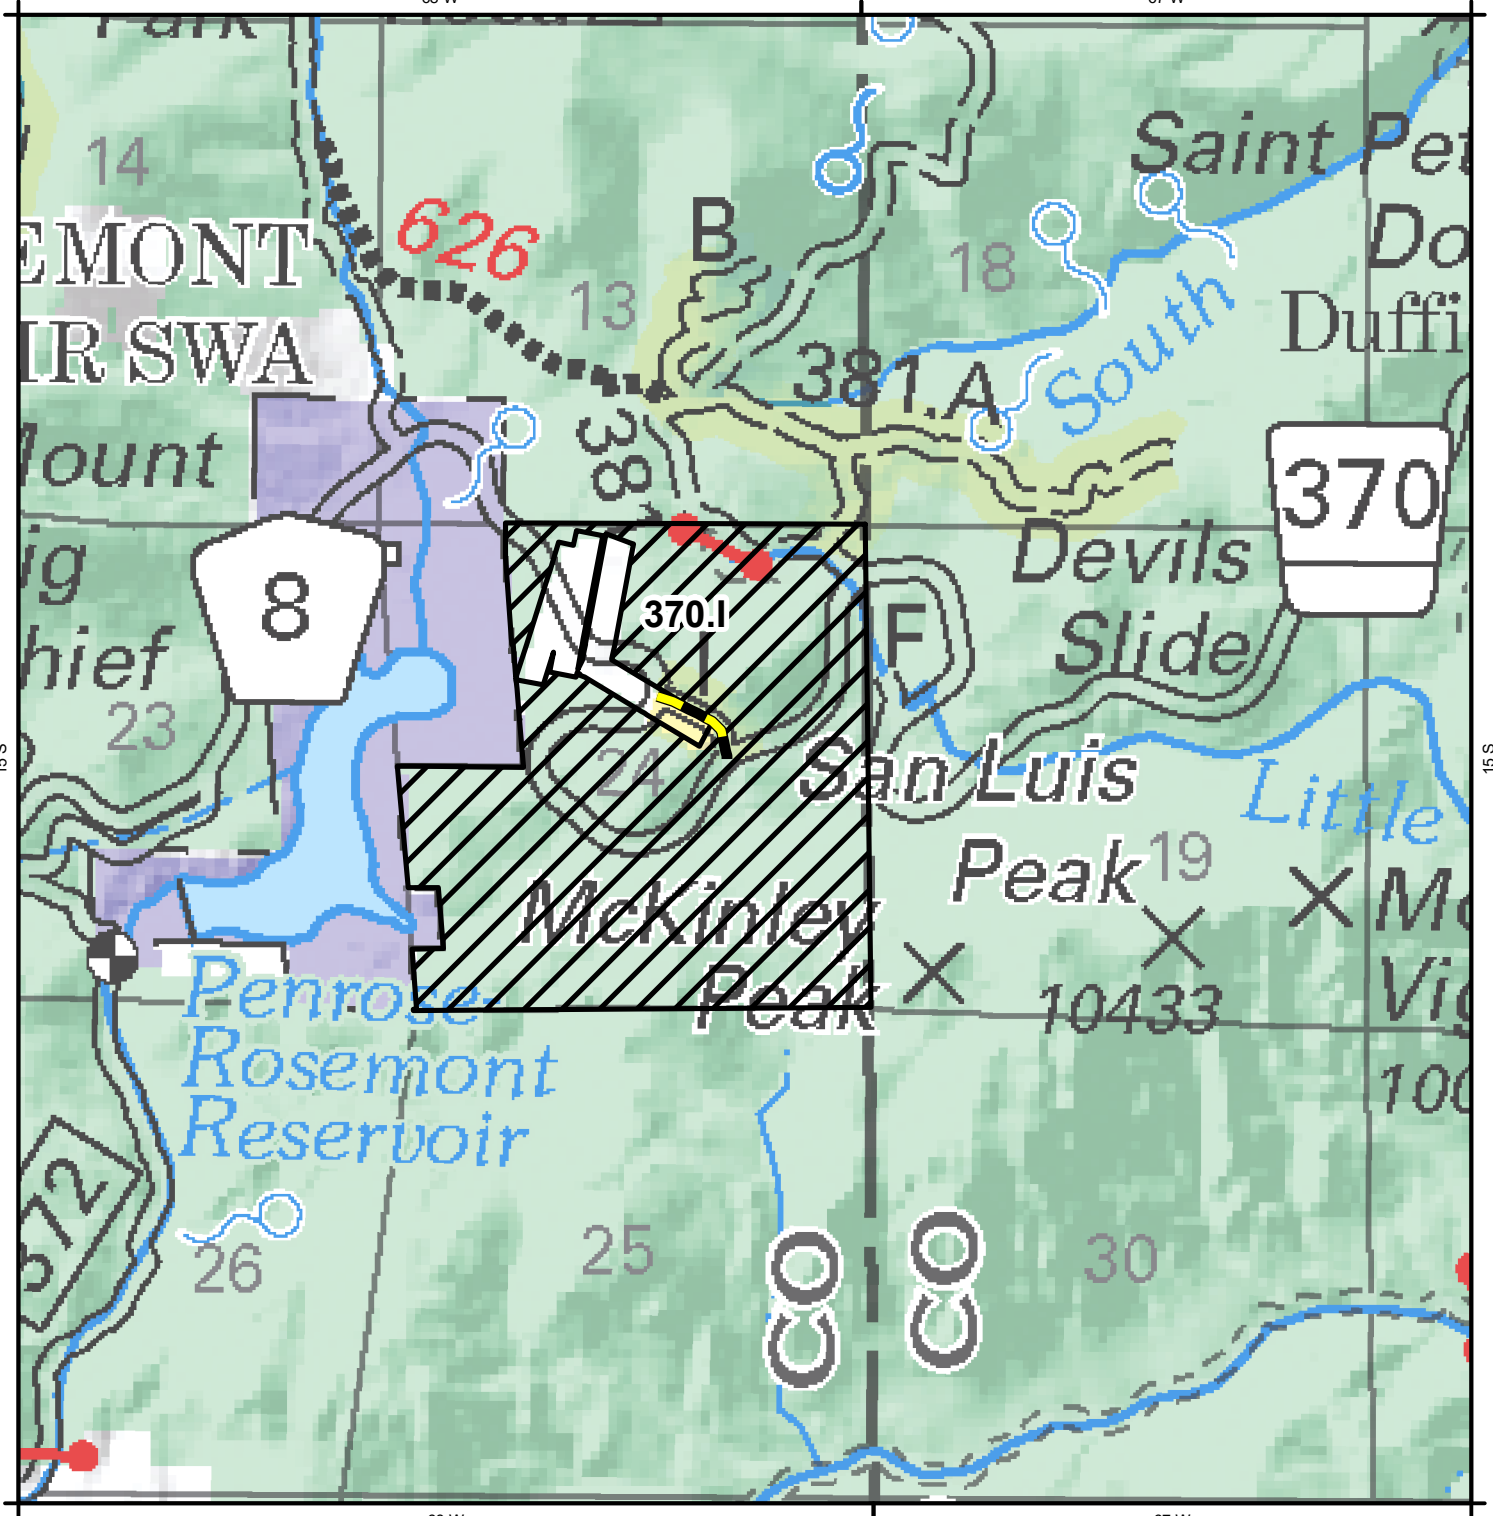

68 W

67 W

- Described Road
- Devils Slide Area with Road Closure
- Ranger District Boundary
- Non - National Forest System Lands
- National Forest System Lands

0.15 0.075 0 0.15 0.3 Miles

Map Creation Date: 6/03/2024