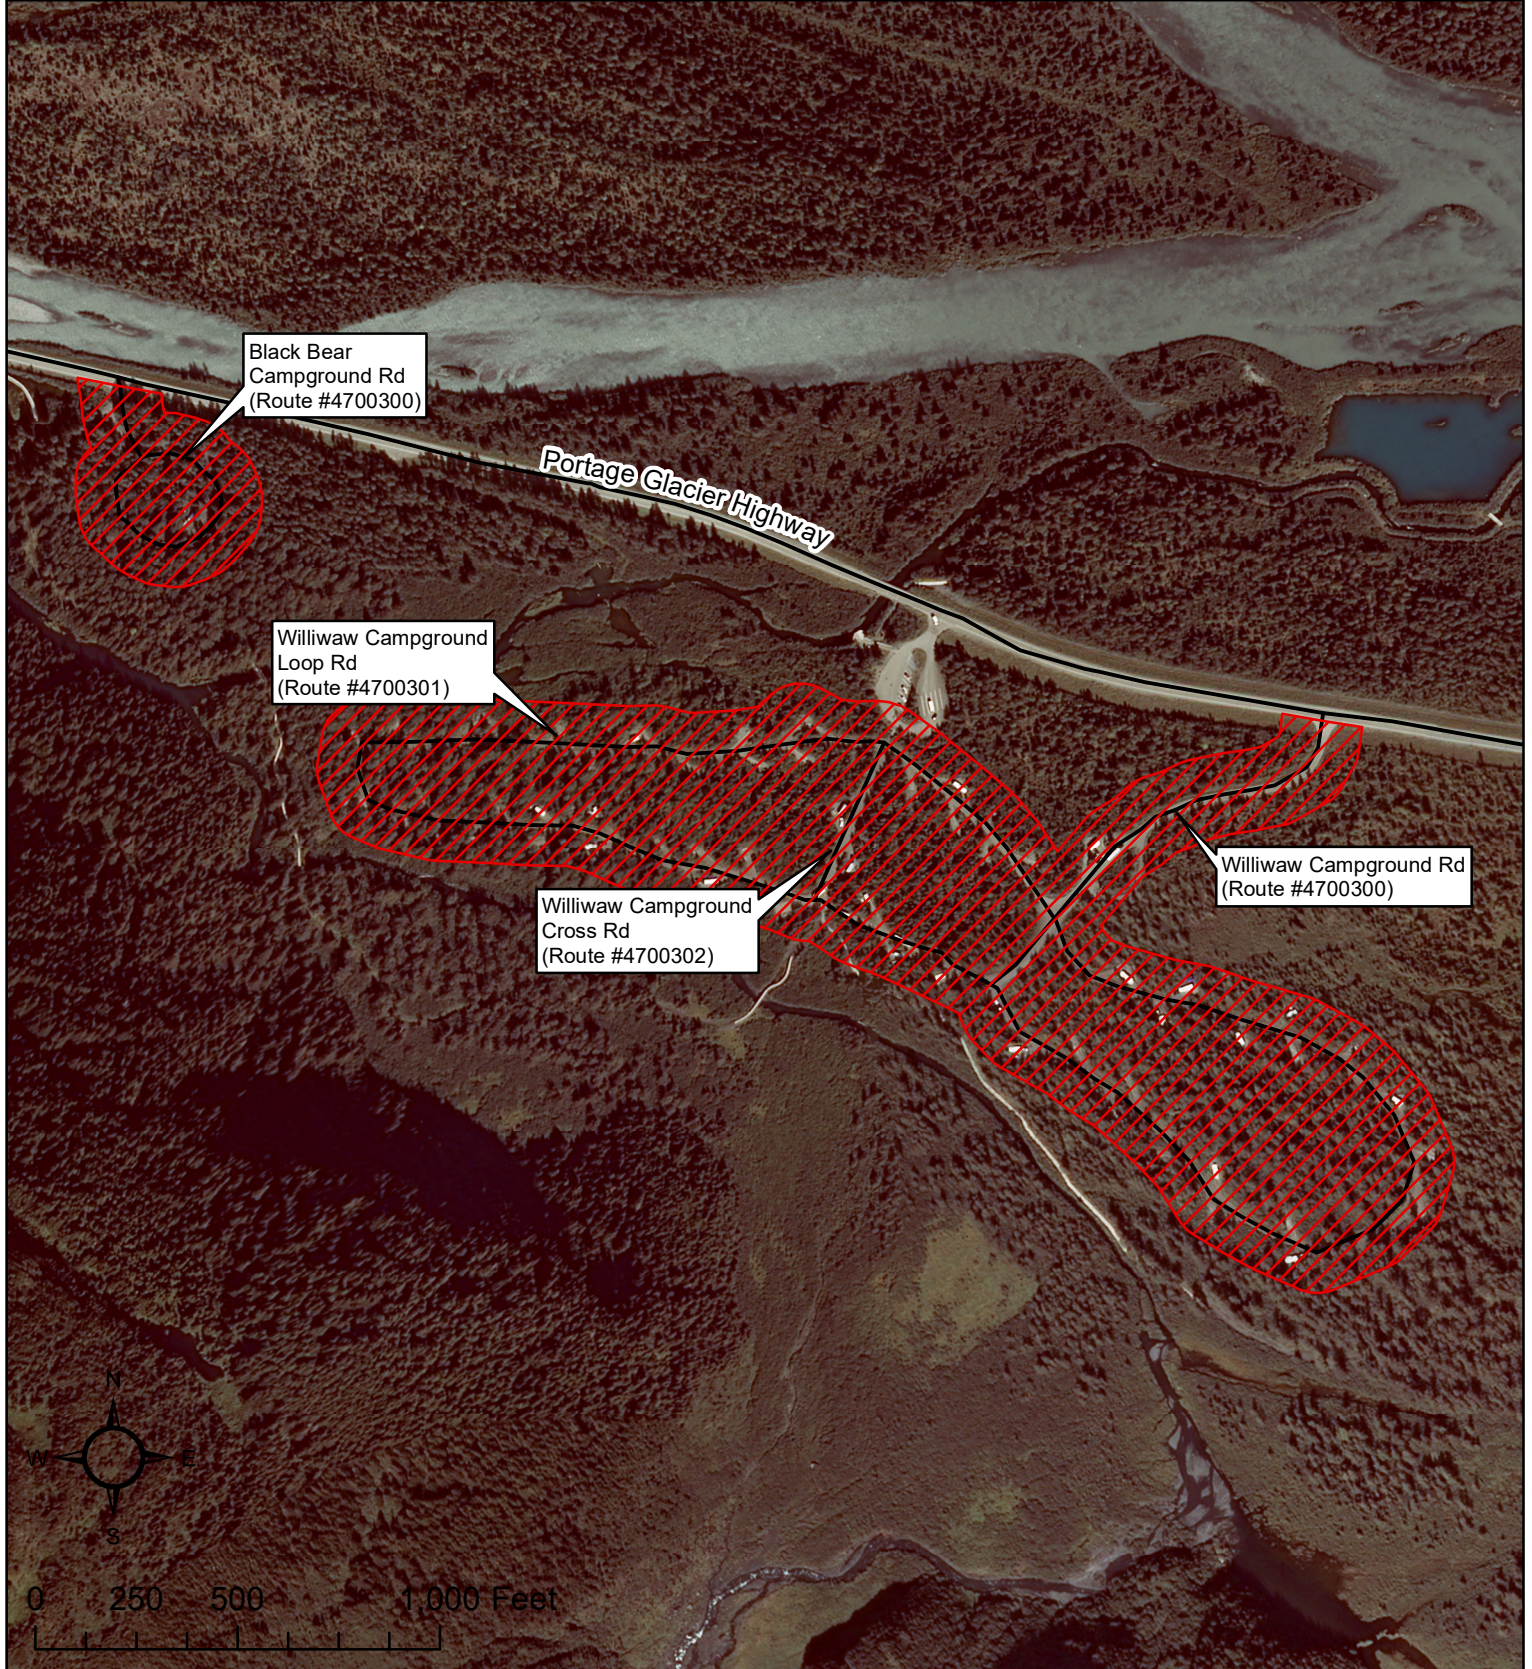

Black Bear and Williwaw Camprgrounds Emergency Closure

CHUGACH NATIONAL FOREST

Glacier Ranger District

Order No. 10-04-10-24-11

Attachment A

 Closure Area

 National Forest

 Roads