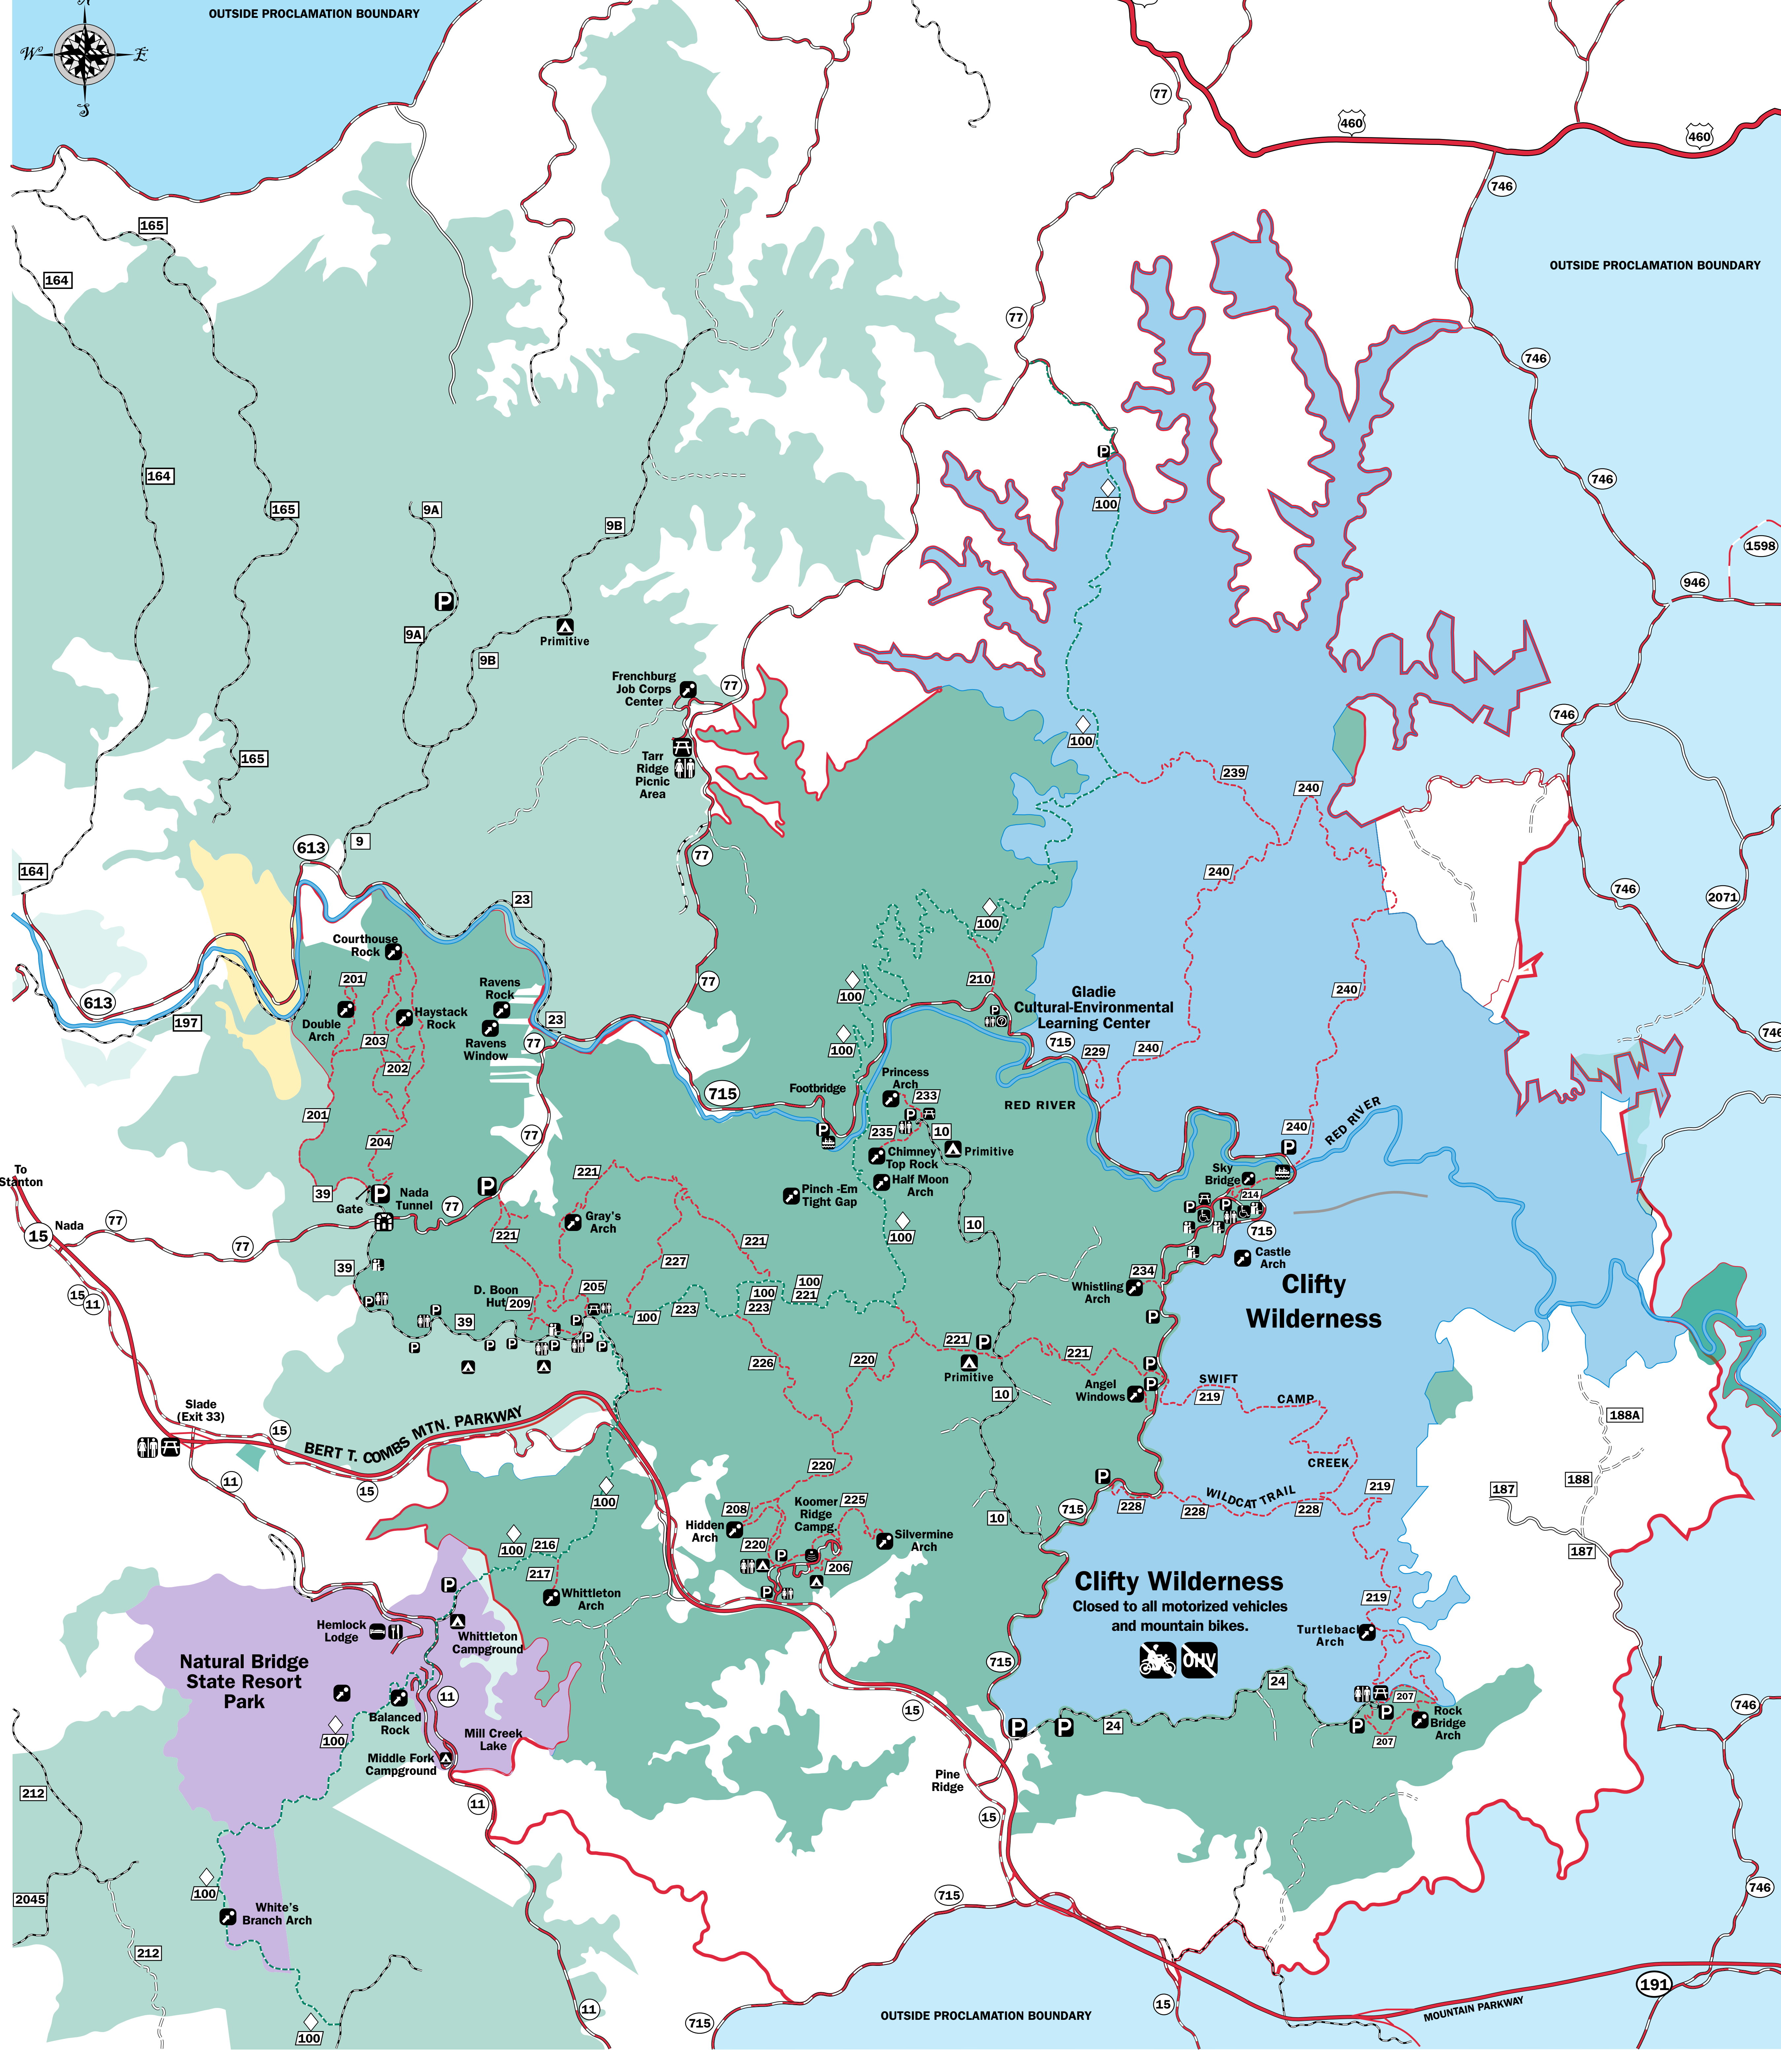

OUTSIDE PROCLAMATION BOUNDARY

OUTSIDE PROCLAMATION BOUNDARY

OUTSIDE PROCLAMATION BOUNDARY

Natural Bridge State Resort Park

Clifty Wilderness

Clifty Wilderness
Closed to all motorized vehicles
and mountain bikes.

BERT T. COMBS MTN. PARKWAY

RED RIVER

RED RIVER

SWIFT CREEK

WILDCAT TRAIL

White's Branch Arch

Hemlock Lodge

Balanced Rock

Middle Fork Campground

Mill Creek Lake

Whittleton Campground

Whittleton Arch

Hidden Arch

Koomer Ridge Camp

Silvermine Arch

Pine Ridge

Angel Windows

Whistling Arch

Castle Arch

Sky Bridge

Chimney Top Rock

Half Moon Arch

Pinch -Em Tight Gap

Footbridge

Princess Arch

Ravens Rock

Ravens Window

Haystack Rock

Double Arch

Courthouse Rock

Primitive

Frenchburg Job Corps Center

Tarr Ridge Picnic Area

Gladie Cultural-Environmental Learning Center

Nada Tunnel

Slade (Exit 33)

Balanced Rock

Middle Fork Campground

White's Branch Arch

Middle Fork Campground

White's Branch Arch

165

164

165

165

613

197

201

39

77

15

11

212

2045

212

165

164

165

165

613

197

201

39

77

15

11

212

2045

212

165

164

165

165

613

197

201

39

77

15

11

212

2045

212

165

164

165

165

613

197

201

39

77

15

11

212

2045

212

165

164

165

165

613

197

201

39

77

15

11

212

2045

212

165

164

165

165

613

197

201

39

77

15

11

212

2045

212

165

164

165

165

613

197

201

39

77

15

11

212

2045

212

165

164

165

165

613

197

201

39

77

15

11

212

2045

212

165

164

165

165

613

197

201

39

77

15

11

212

2045

212

165

164

165

165

613

197

201

39

77

15

11

212

2045

212

165

164

165

165

613

197

201

39

77

15

11

212

2045

212

165

164

165

165

613

197

201

39

77

15

11

212

2045

212

165

164

165

165

613

197

201

39

77

15

11

212

2045

212

165

164

165

165

613

197

201

39

77

15

11

212

2045

212

165

164

165

165

613

197

201

39

77

15

11

212

2045

212

165

164

165

165

613

197

201

39

77

15

11

212

2045

212

165

164

165

165

613

197

201

39

77

15

11

212

2045

212

165

164

165

165

613

197

201

39

77

15

11

212

2045

212

165

164

165

165

613

197

201

39

77

15

11

212

2045