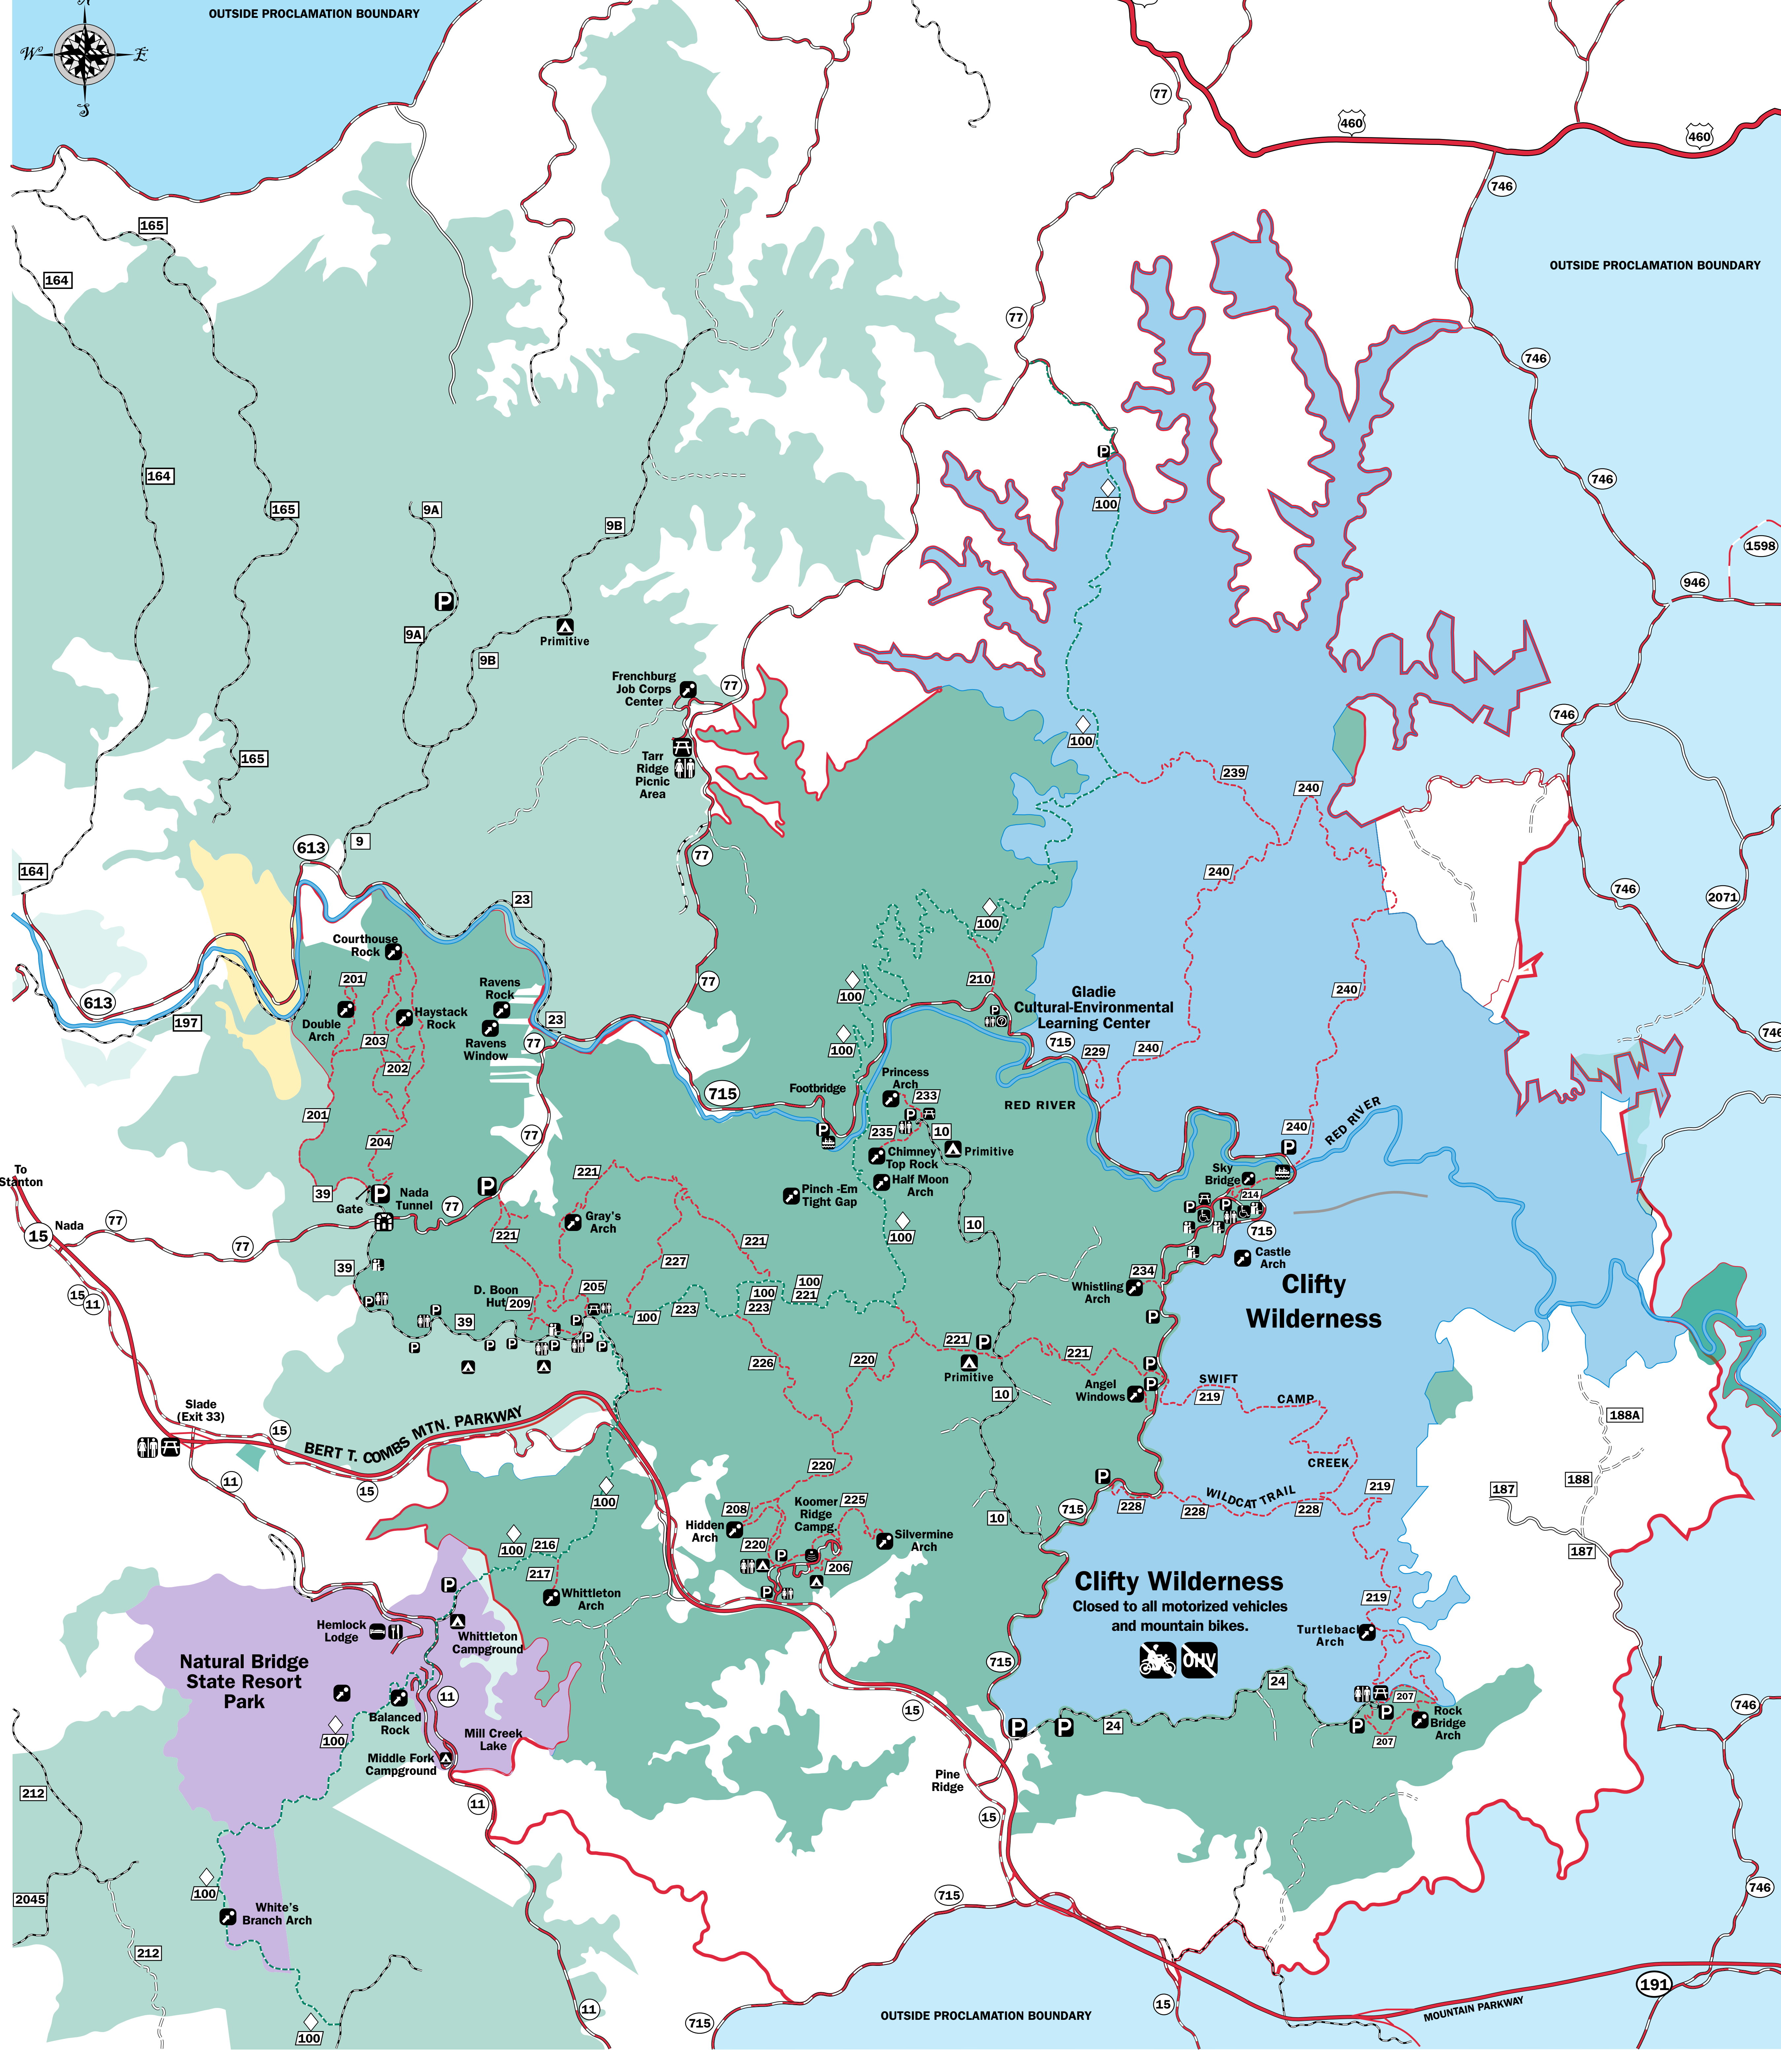

OUTSIDE PROCLAMATION BOUNDARY

OUTSIDE PROCLAMATION BOUNDARY

OUTSIDE PROCLAMATION BOUNDARY

Natural Bridge State Resort Park

Clifty Wilderness

Clifty Wilderness
Closed to all motorized vehicles
and mountain bikes.

ONV

Hemlock Lodge
Whittleton Campground
Balanced Rock
Middle Fork Campground
Mill Creek Lake
White's Branch Arch

Whittleton Arch
Whittleton Campground
Balanced Rock
Middle Fork Campground
Mill Creek Lake
White's Branch Arch

Hidden Arch
Koomer Ridge Camp
Silvermine Arch

Whistling Arch
Angel Windows
Pine Ridge

SWIFT CAMP
WILDCAT TRAIL CREEK
Turtleback Arch
Rock Bridge Arch

RED RIVER

RED RIVER

Gladie Cultural-Environmental Learning Center

Frenchburg Job Corps Center
Tarr Ridge Picnic Area

Courthouse Rock
Double Arch
Haystack Rock
Ravens Rock
Ravens Window

Nada Tunnel
D. Boon Hut

Gray's Arch
Pinch -Em Tight Gap

Princess Arch
Chimney Top Rock
Half Moon Arch