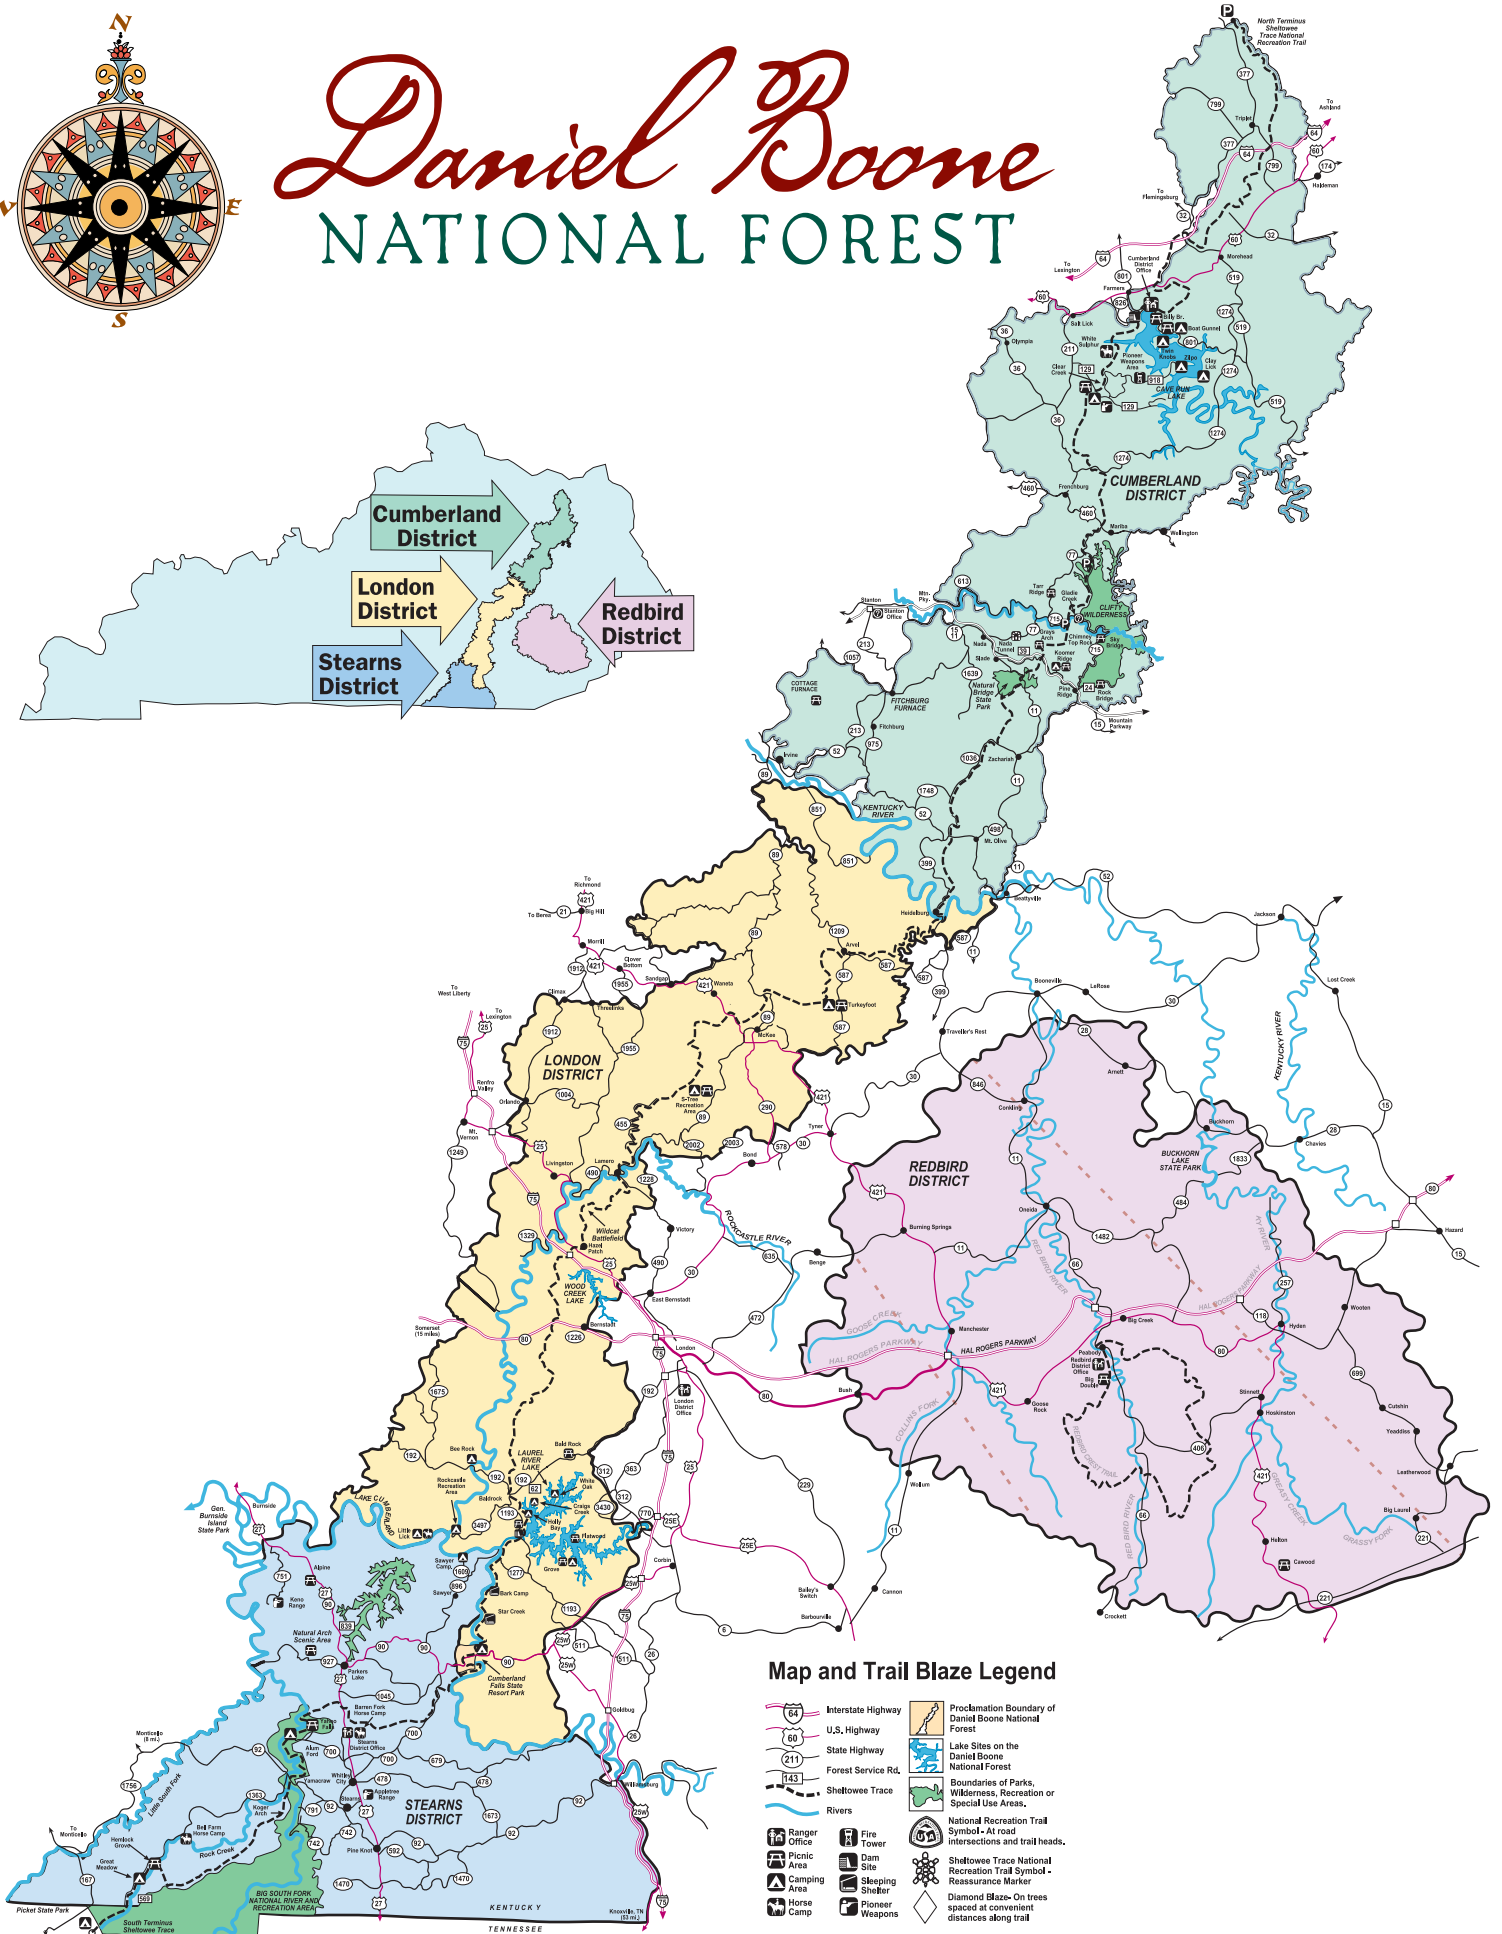

Daniel Boone NATIONAL FOREST

Map and Trail Blaze Legend

- Interstate Highway
- U.S. Highway
- State Highway
- Forest Service Rd.
- Sheltowee Trace
- Rivers
- Proclamation Boundary of Daniel Boone National Forest
- Lake Sites on the Daniel Boone National Forest
- Boundaries of Parks, Wilderness, Recreation or Special Use Areas.
- National Recreation Trail
- Symbol - At road intersections and trail heads.
- Sheltowee Trace National Recreation Trail Symbol - Reassurance Marker
- Diamond Blaze - On trees spaced at convenient distances along trail
- Ranger Office
- Fire Tower
- Picnic Area
- Dam Site
- Camping Area
- Sleeping Shelter
- Horse Camp
- Pioneer Weapons