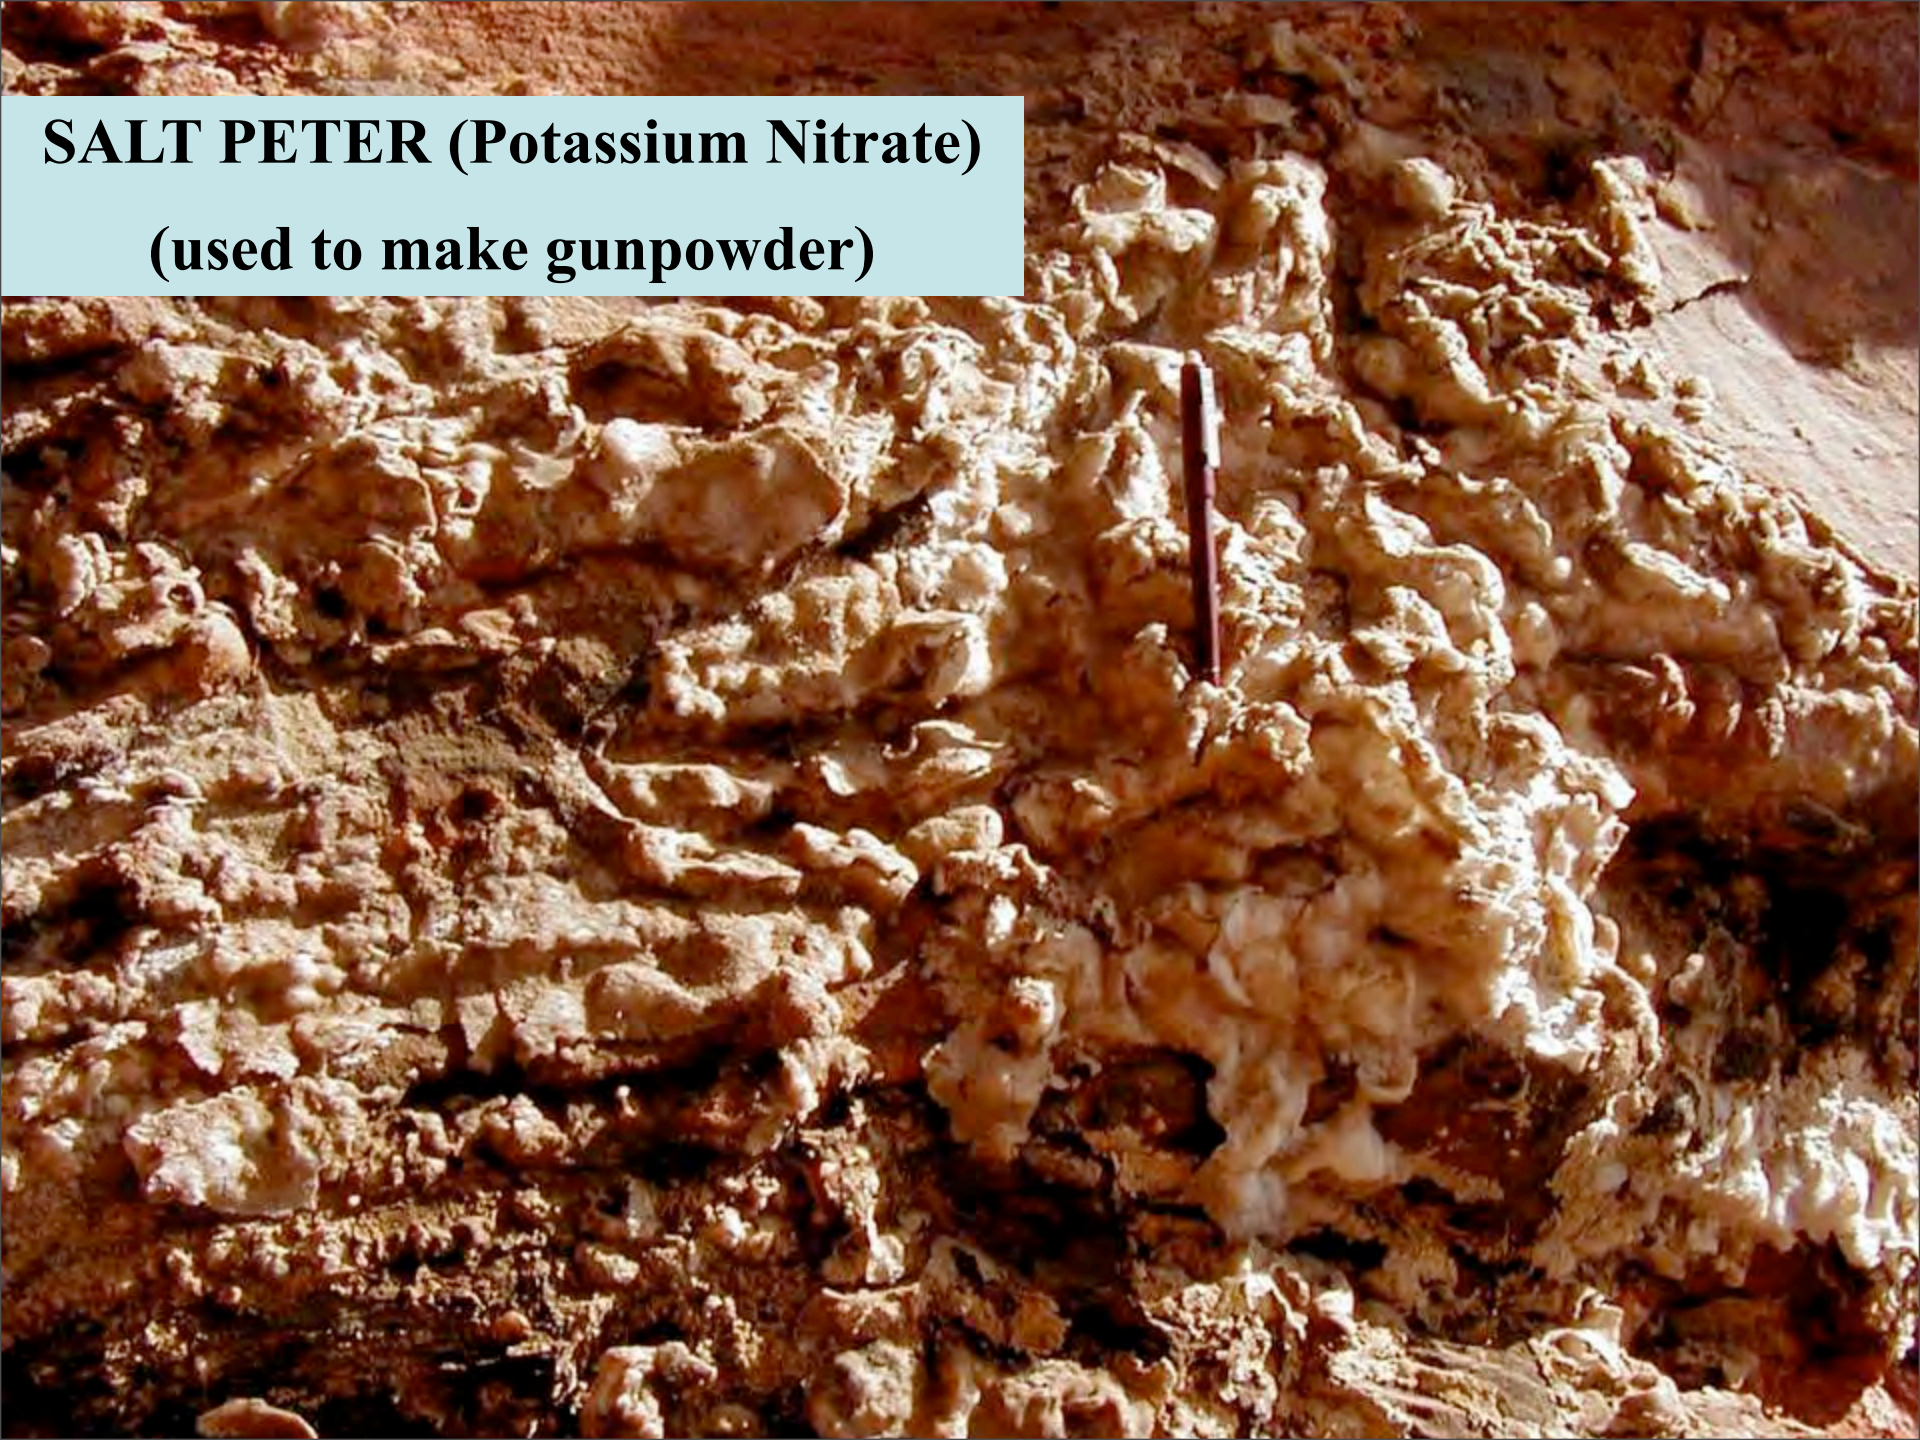

HISTORIC TIMES

SALT PETER MINES in 1800's

SALT PETER (Potassium Nitrate)
(used to make gunpowder)

RAILROAD LOGGING 1880'S TO 1920'S

LOGGING WITH HORSE AND MULE

LOGGING WITH OXEN

Pen of hand-hewn logs made for holding mules/oxen during the early 1900's