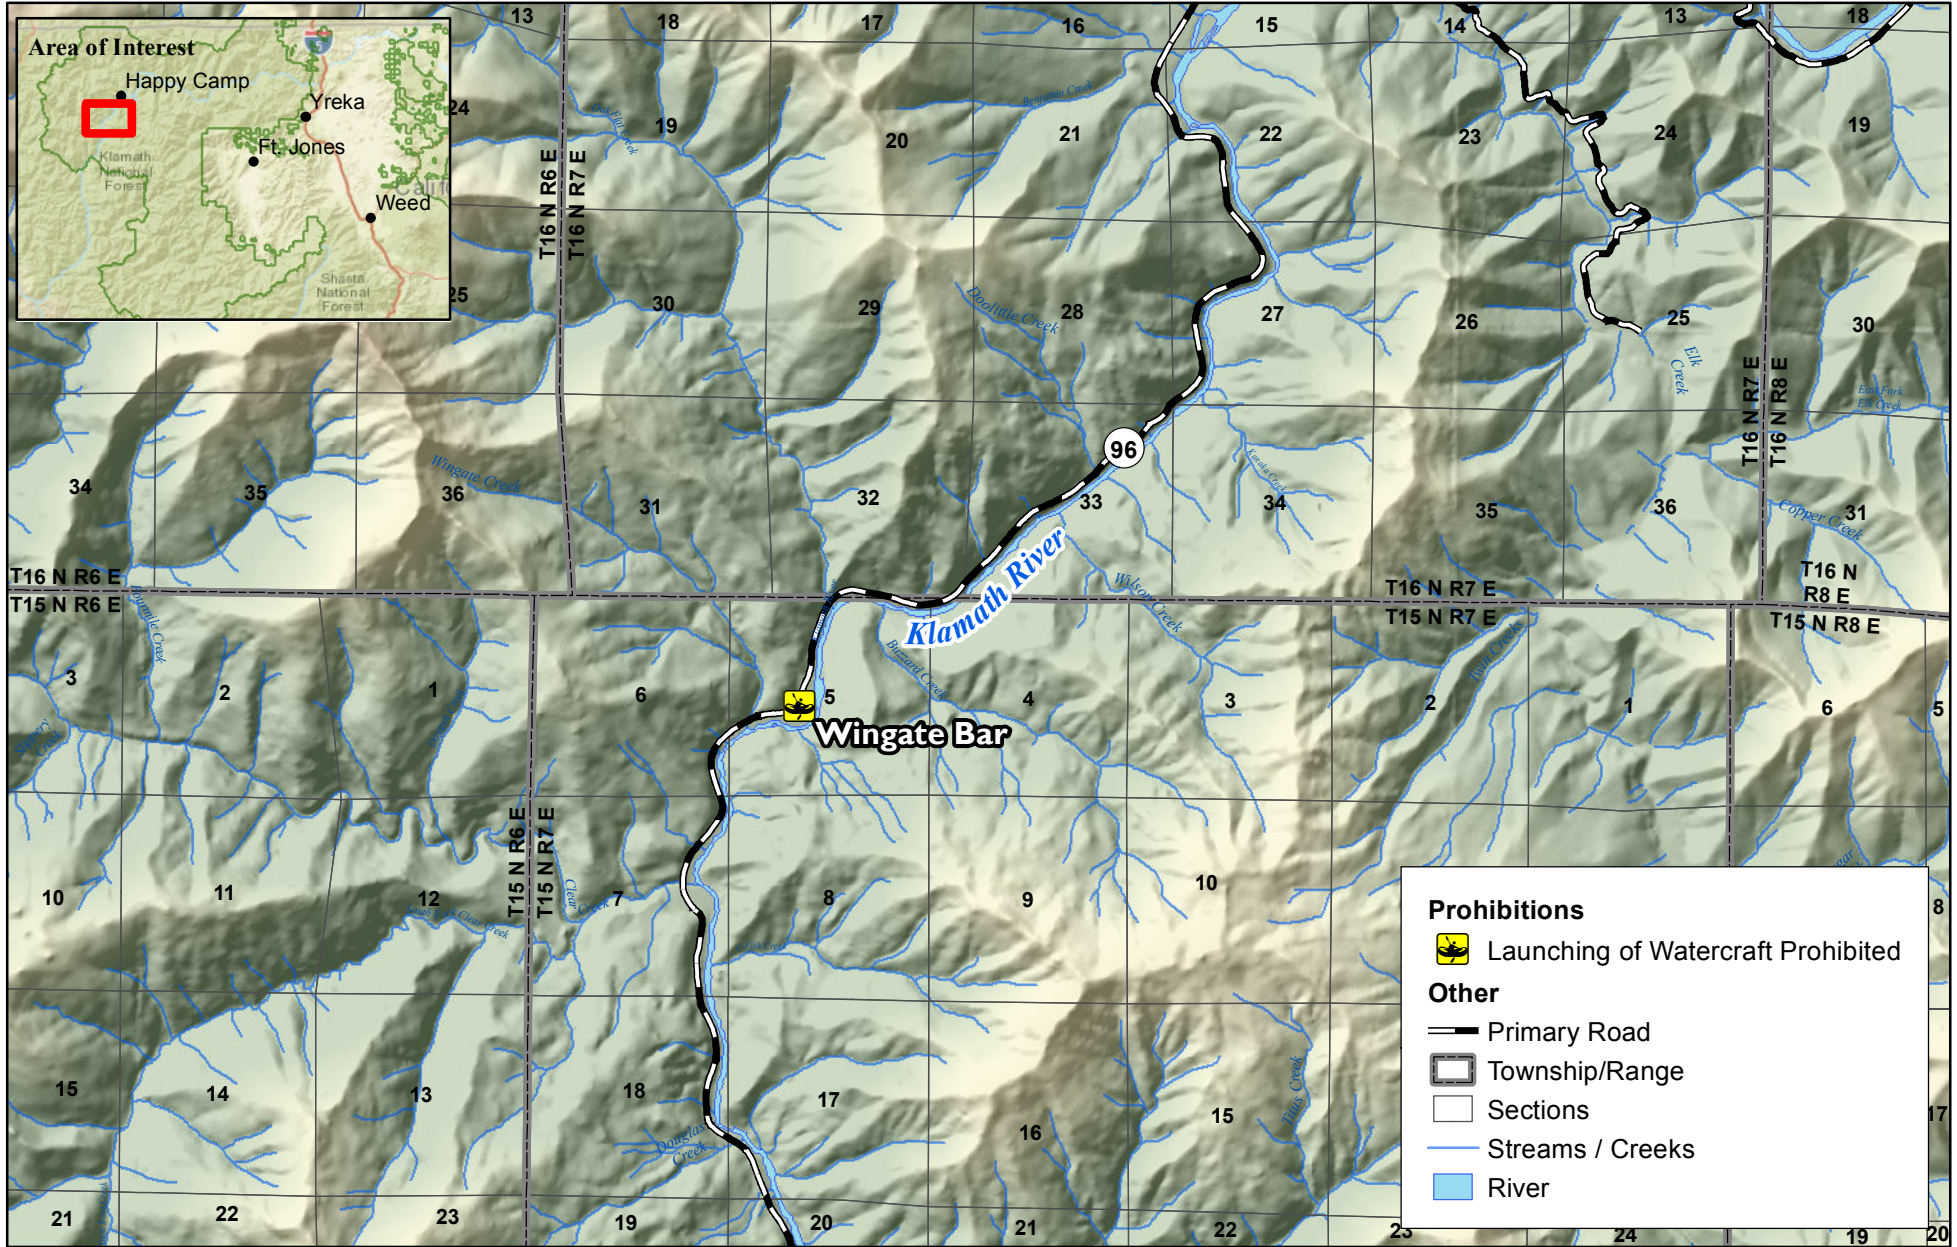

# Wingate Bar River Area Use Restriction

## Klamath National Forest

Forest Order No. 24-05-01

0 0.75 1.5 3 Miles

Created by the Klamath National Forest Supervisor's Office - Yreka, CA