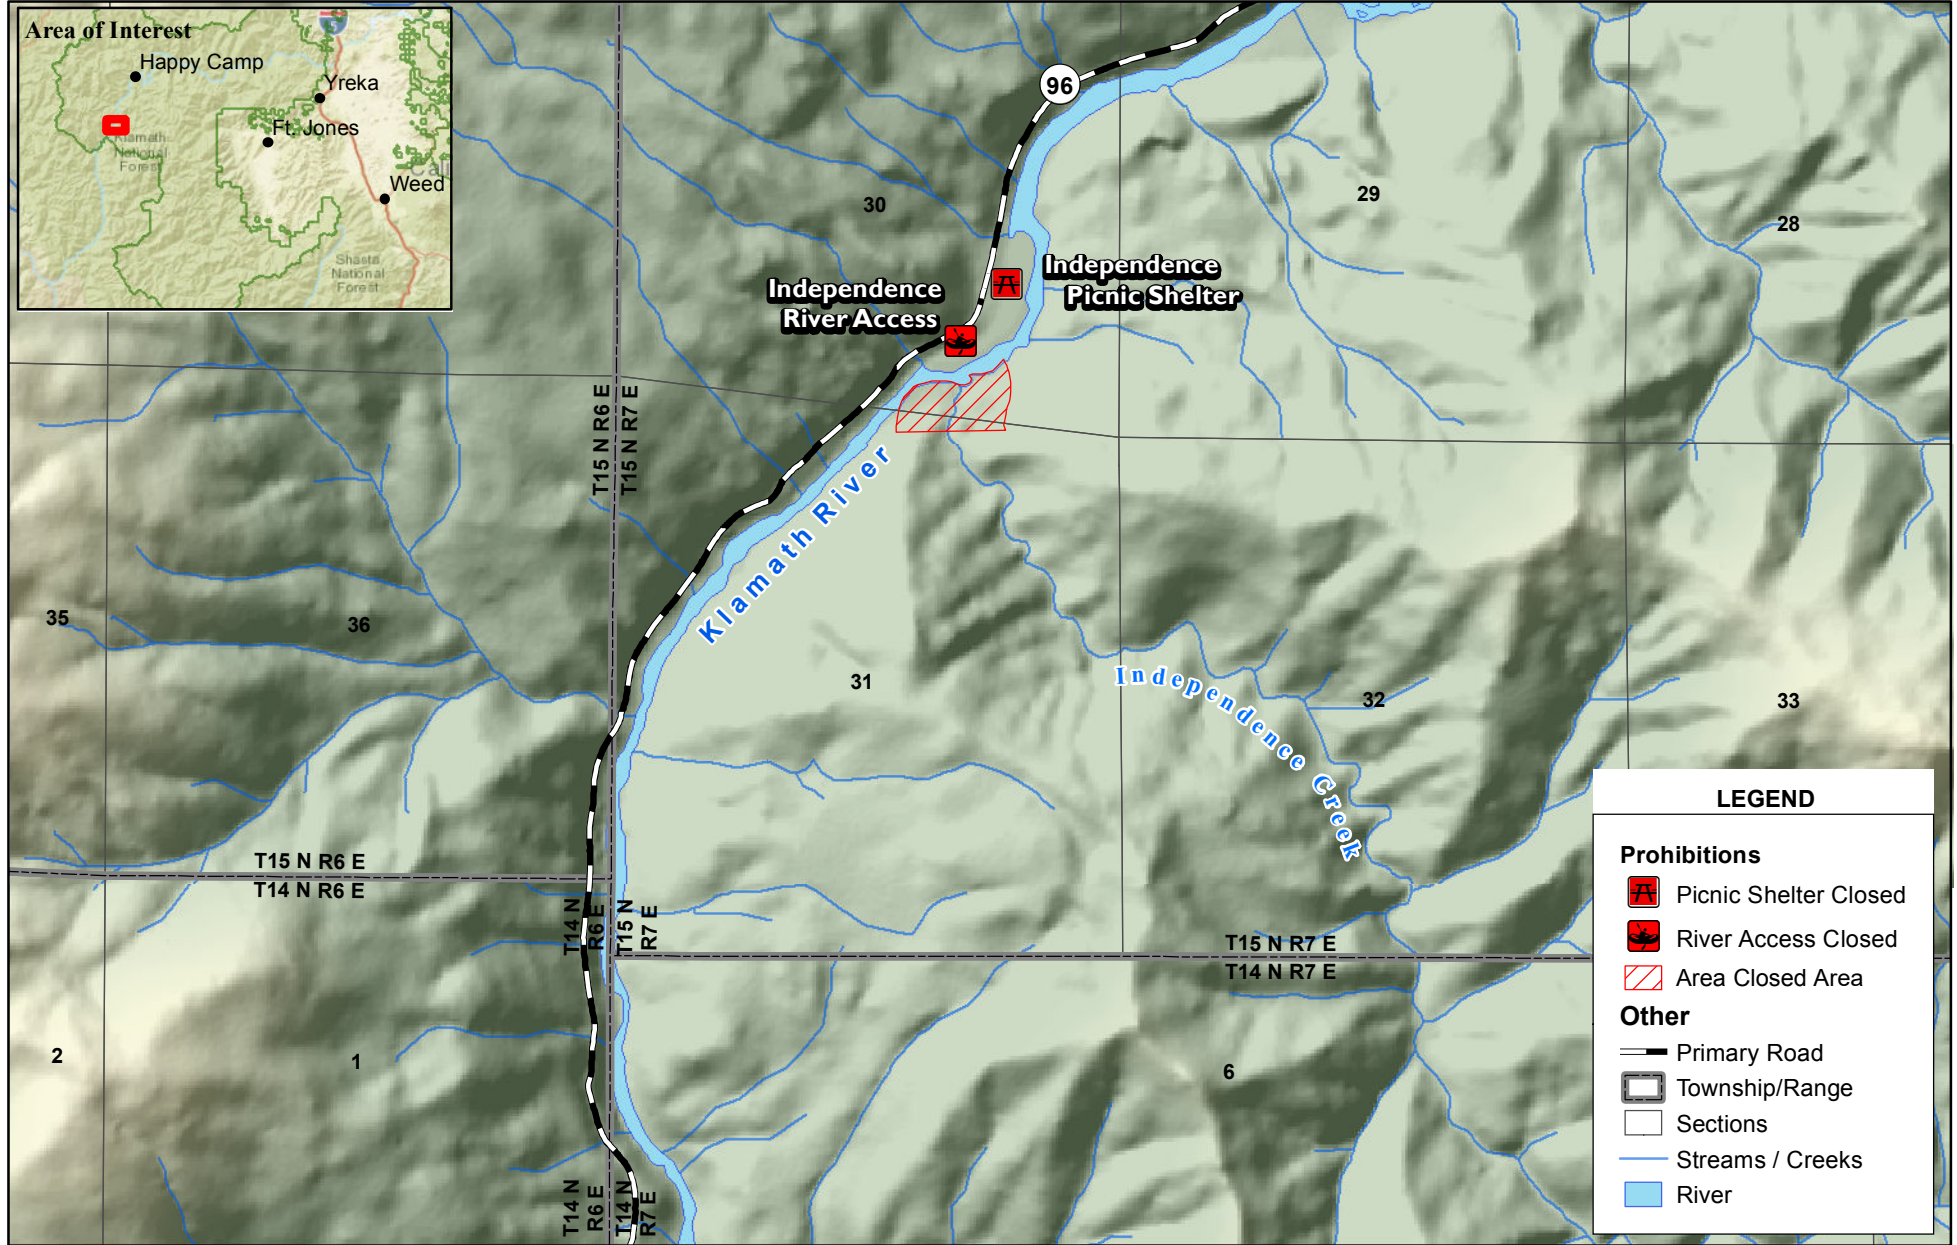

Klamath River Area Closure Map

Klamath National Forest

Forest Order No. 24-05-03

LEGEND

Prohibitions

- Picnic Shelter Closed
- River Access Closed
- Area Closed Area

Other

- Primary Road
- Township/Range
- Sections
- Streams / Creeks
- River