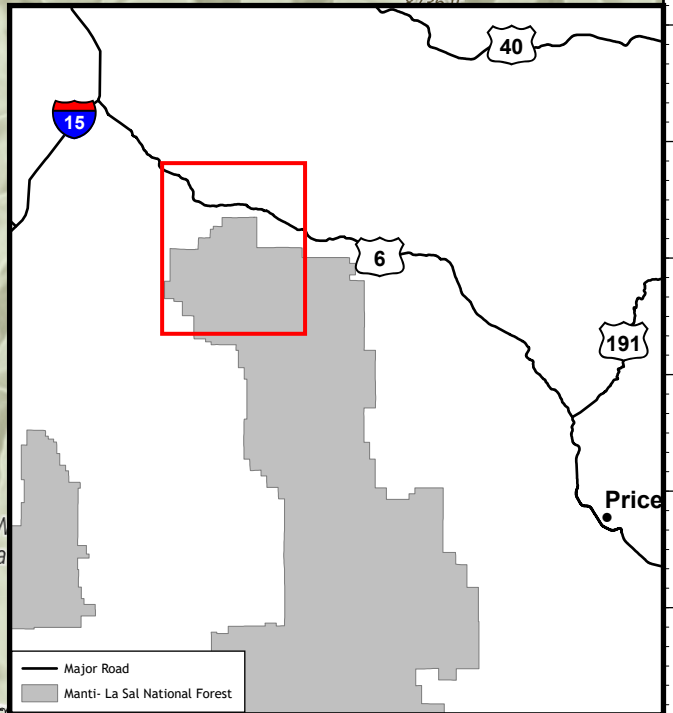

Lake Fork Road Closure Order

Order Number: 04-10-3-24-03

Price Ranger District, Manti-La Sal National Forest

Lake Fork - Indianola Road# 50070
Closed to Trailers between USFS
Forest Boundary to Intersection of
Dairy Fork Road # 50006

Legend

- Campground
- Closed Road
- National Forest System Roads**
- Suitable For Passenger Cars
- High Clearance Vehicles
- Administrative Forest Boundary

This product is reproduced from information prepared by the USDA, Forest Service or from other suppliers. The Forest Service cannot assure the reliability or suitability of this information for a particular purpose. The data and product accuracy may vary due to compilation from various sources, including modeling and interpretation, and may not meet National Map Accuracy Standards. This information may be updated, corrected or otherwise modified without notification. For more information contact: Wallowa Whitman National Forest Supervisors Office at 541-523-6391. The USDA is an equal opportunity provider and employer.