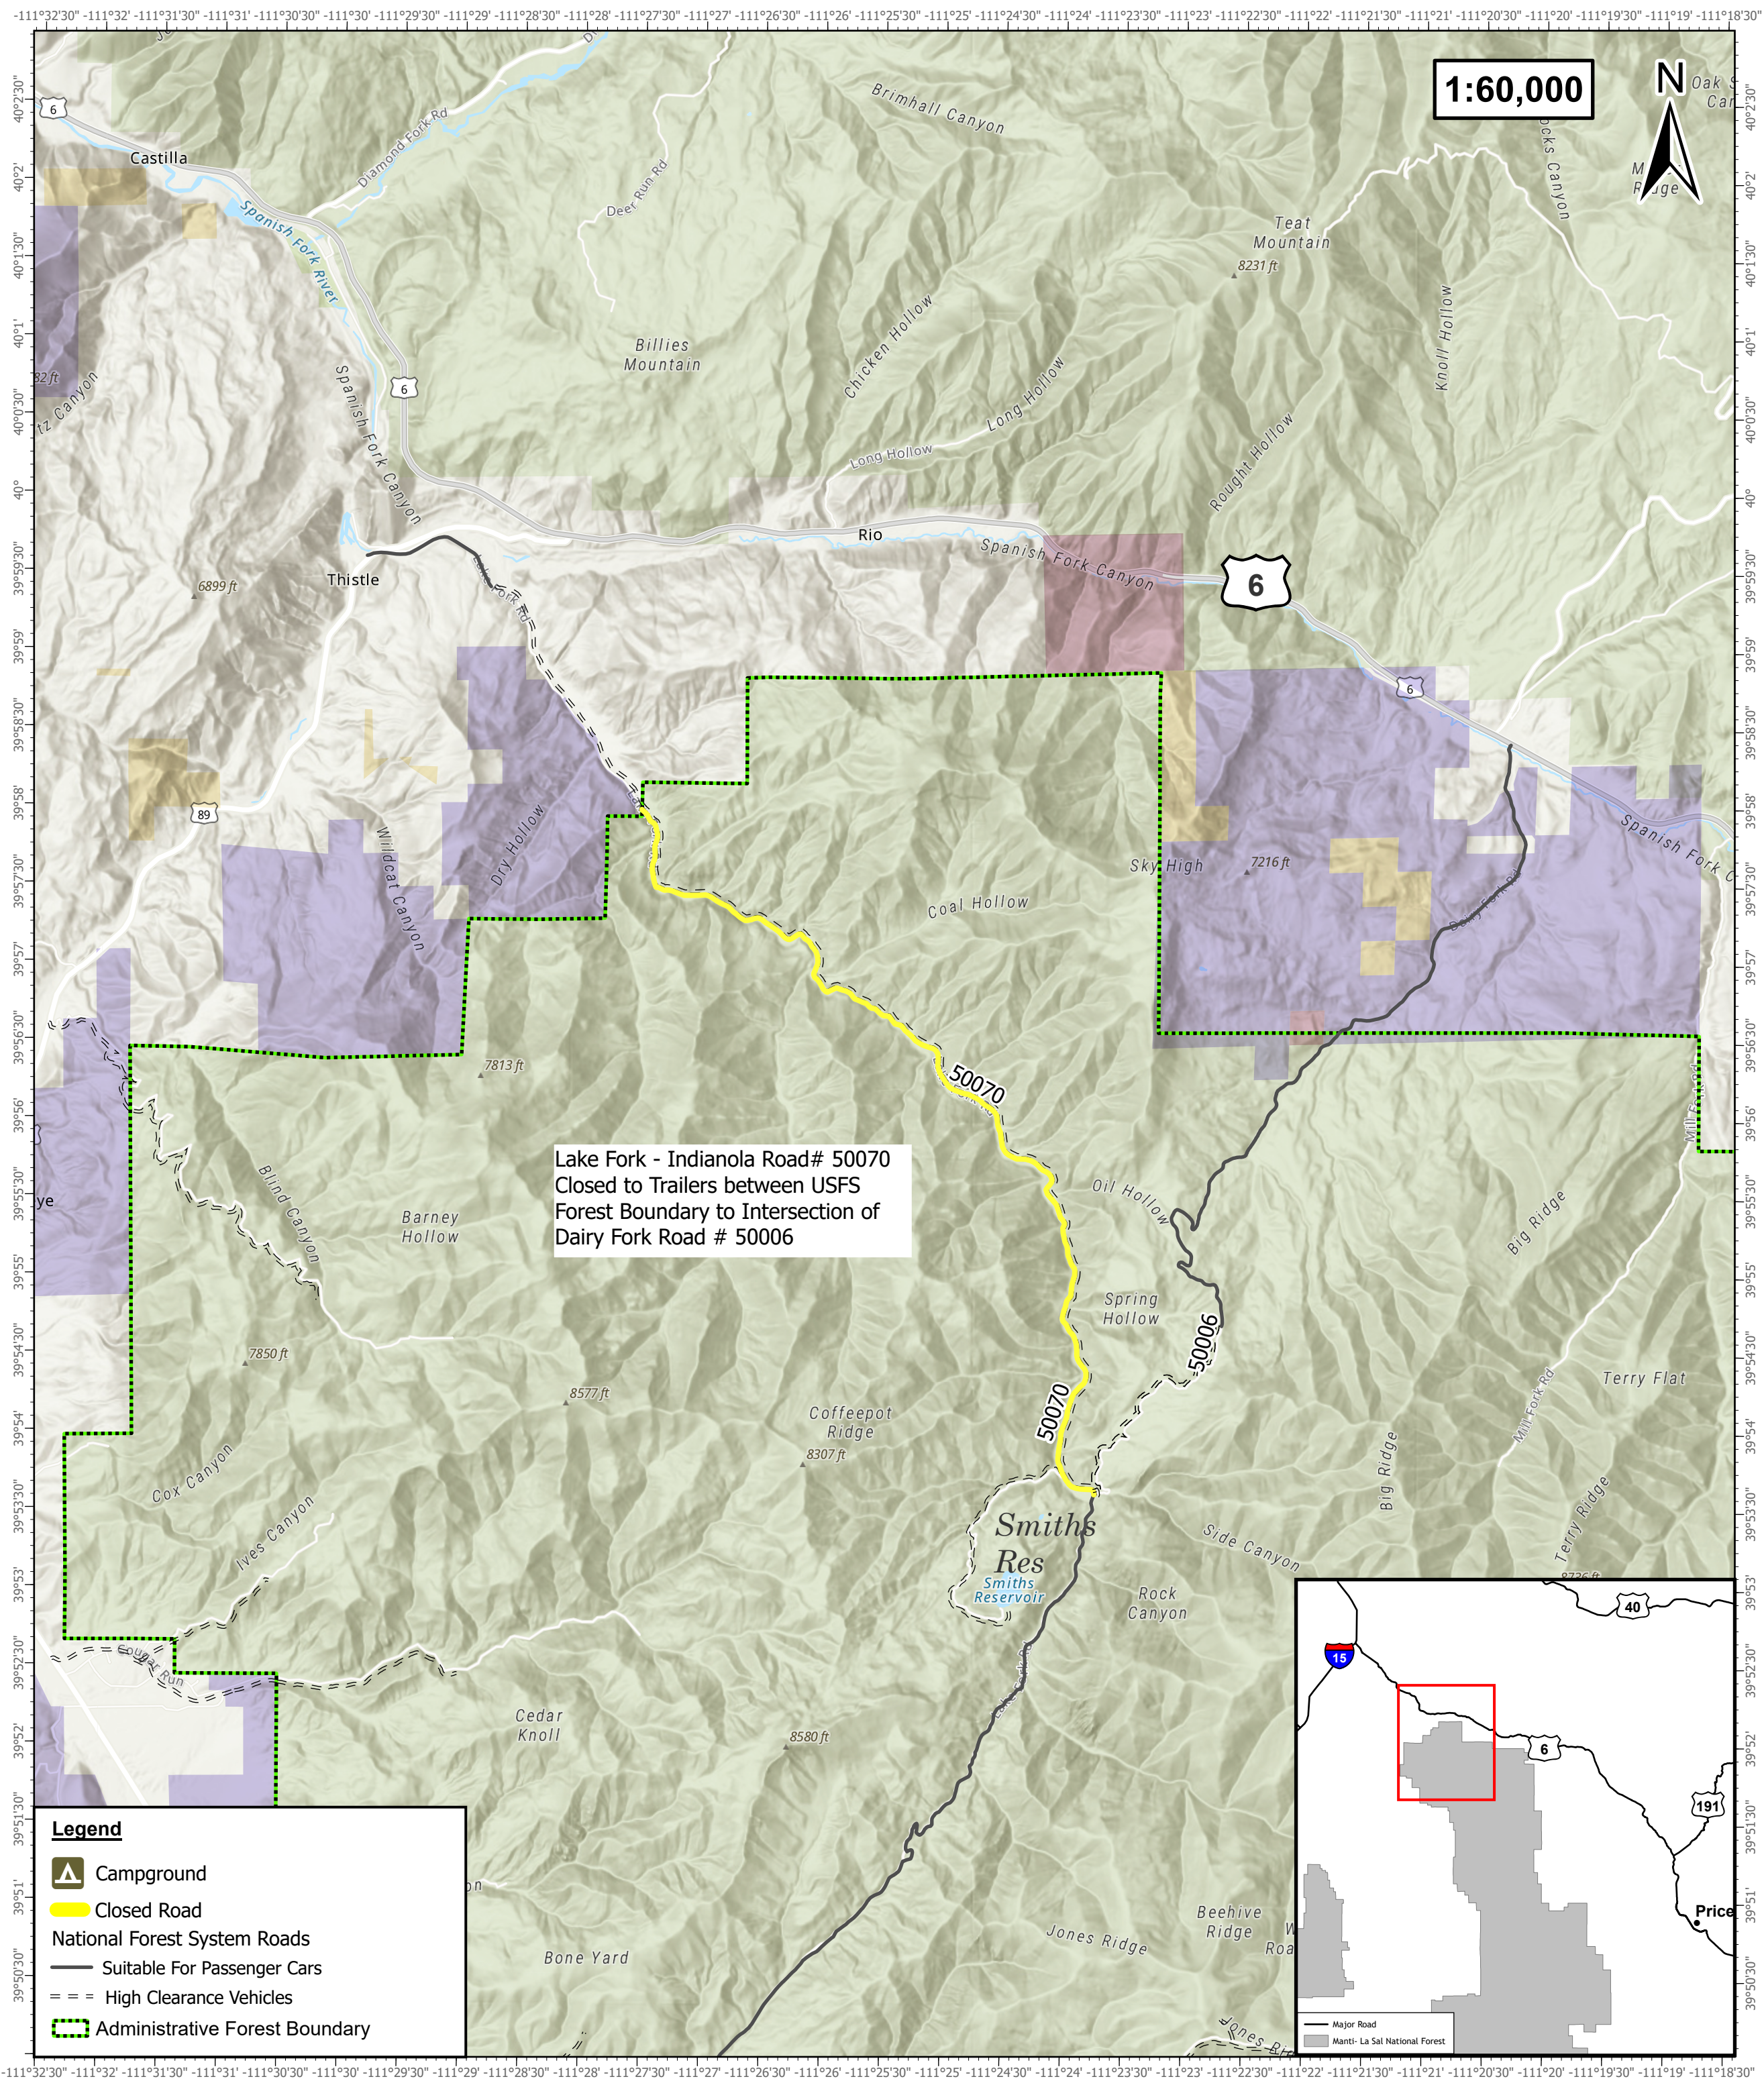

Lake Fork Road Closure Order

Order Number: 04-10-3-24-03

Price Ranger District, Manti-La Sal National Forest

Lake Fork - Indianola Road# 50070
Closed to Trailers between USFS
Forest Boundary to Intersection of
Dairy Fork Road # 50006

Legend

- Campground
- Closed Road
- National Forest System Roads**
- Suitable For Passenger Cars
- High Clearance Vehicles
- Administrative Forest Boundary

This product is reproduced from information prepared by the USDA, Forest Service or from other suppliers. The Forest Service cannot assure the reliability or suitability of this information for a particular purpose. The data and product accuracy may vary due to compilation from various sources, including modeling and interpretation, and may not meet National Map Accuracy Standards. This information may be updated, corrected or otherwise modified without notification. For more information contact: Wallowa Whitman National Forest Supervisors Office at 541-523-6391. The USDA is an equal opportunity provider and employer.