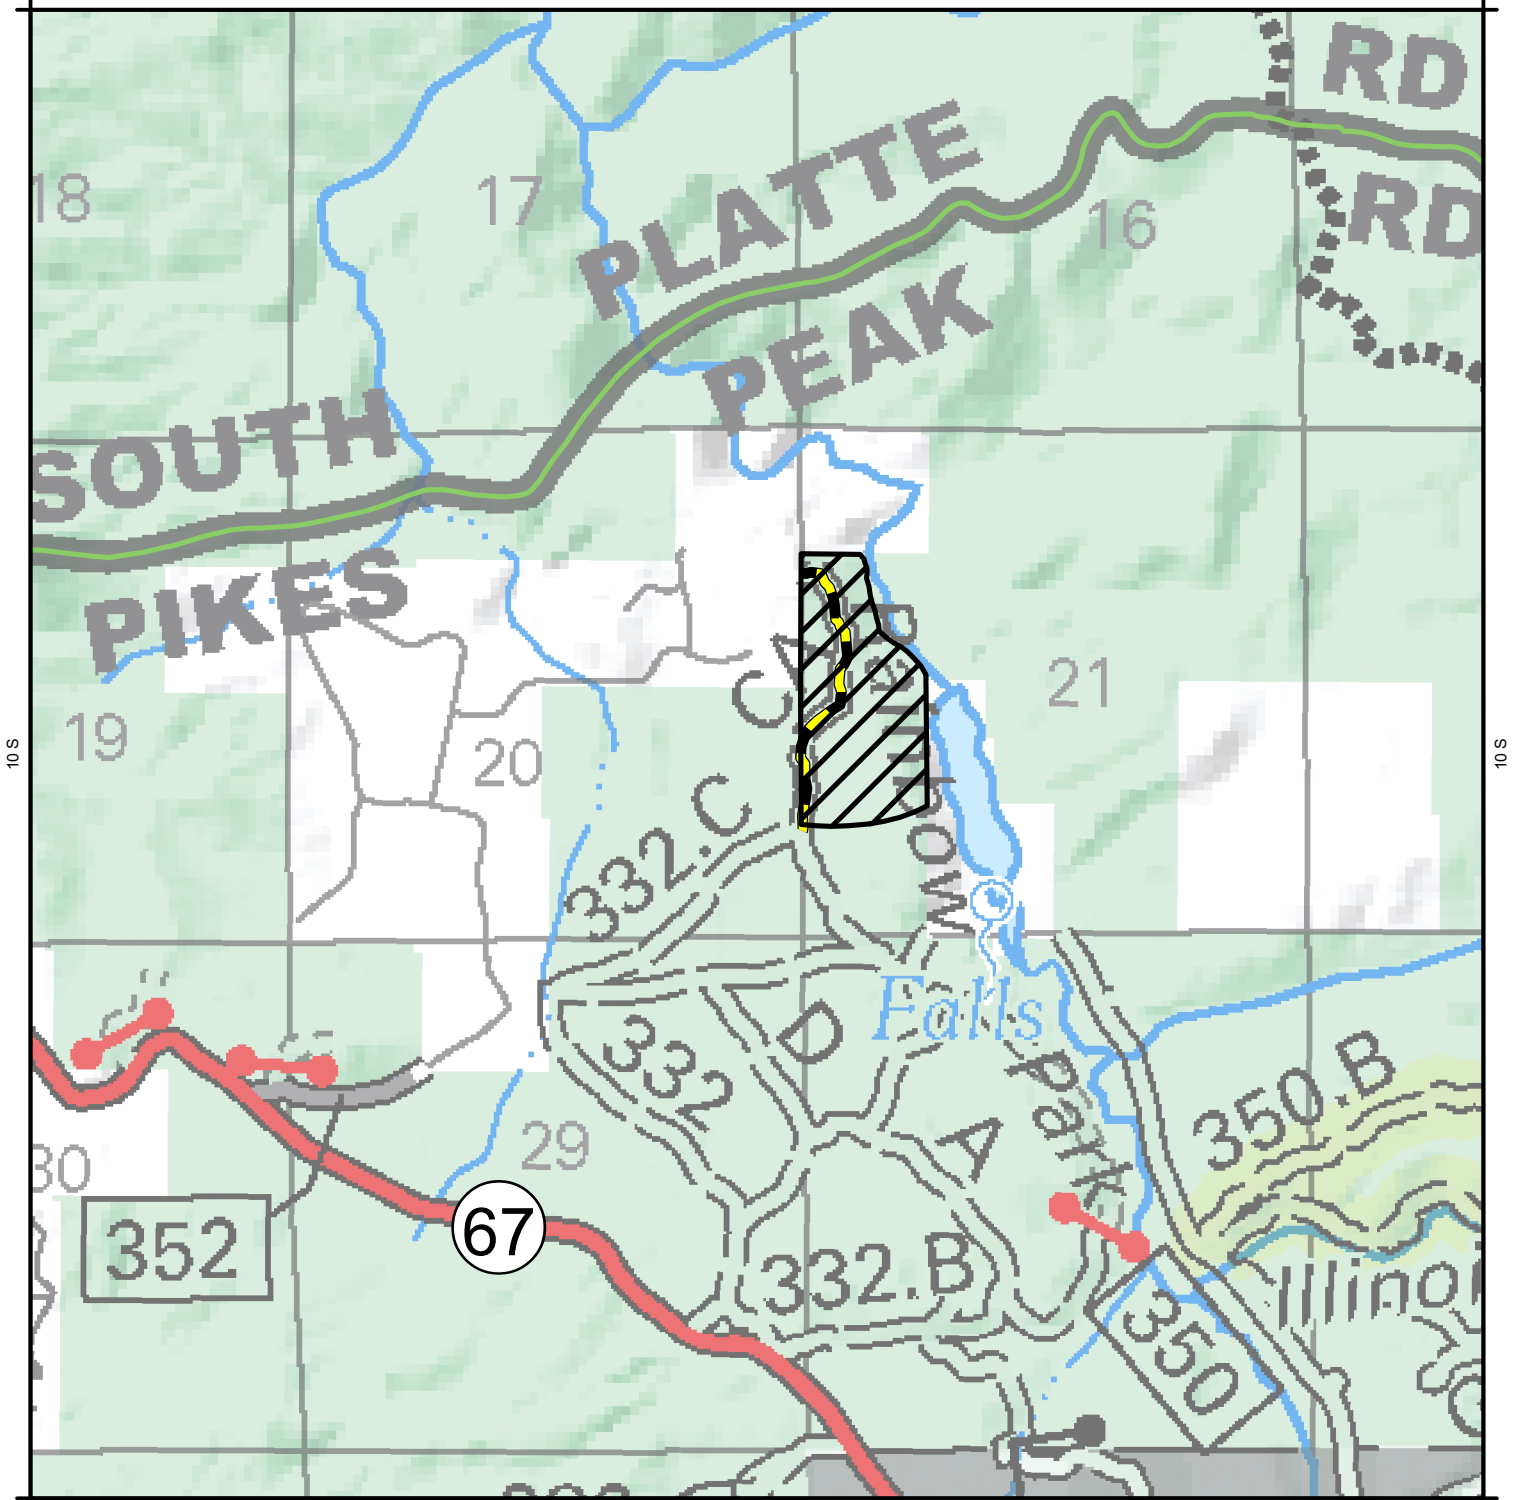

69 W

69 W

Described Road

Ranger District Boundary

Described Area

Non-Forest Service

County Boundary

US Forest Service

Map Creation Date: 11/7/2023