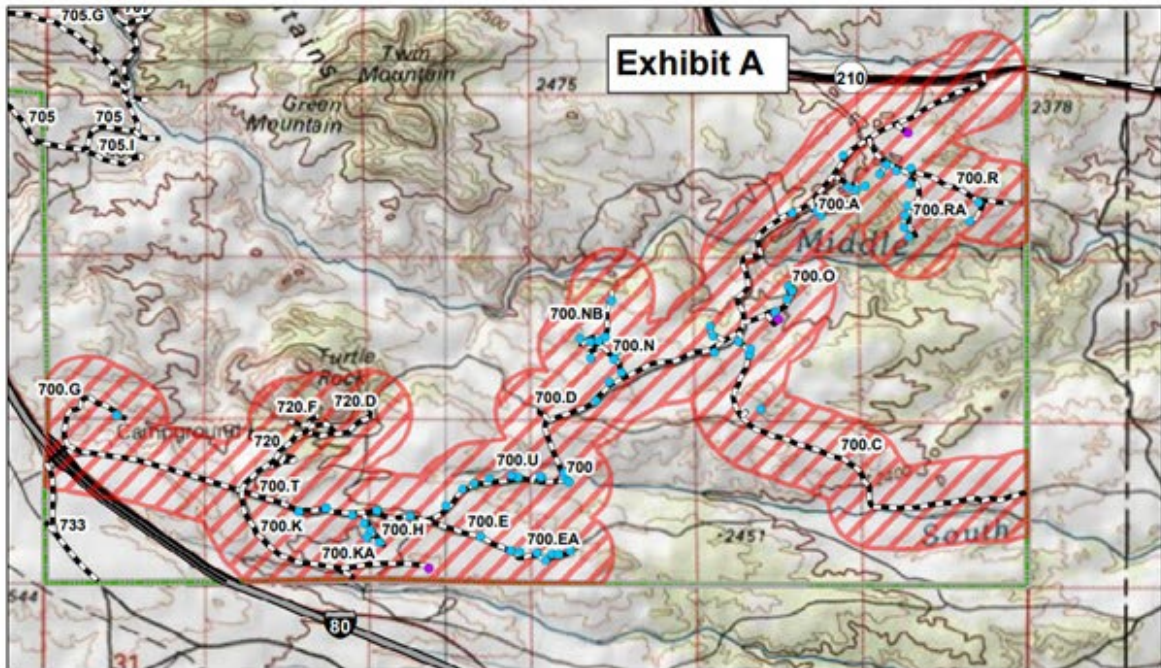

Exhibit A
Order Number: # MBRTB-2024-LAR-138

Pole Mountain Designated Dispersed Camping

- Dispersed camping restricted zone (1/4 mile from roads)
- Designated individual site
- Designated group site
- USFS Forest boundary
- Seasonally open Forest Service roads

N

0 0.25 0.5 1 1.5 Miles