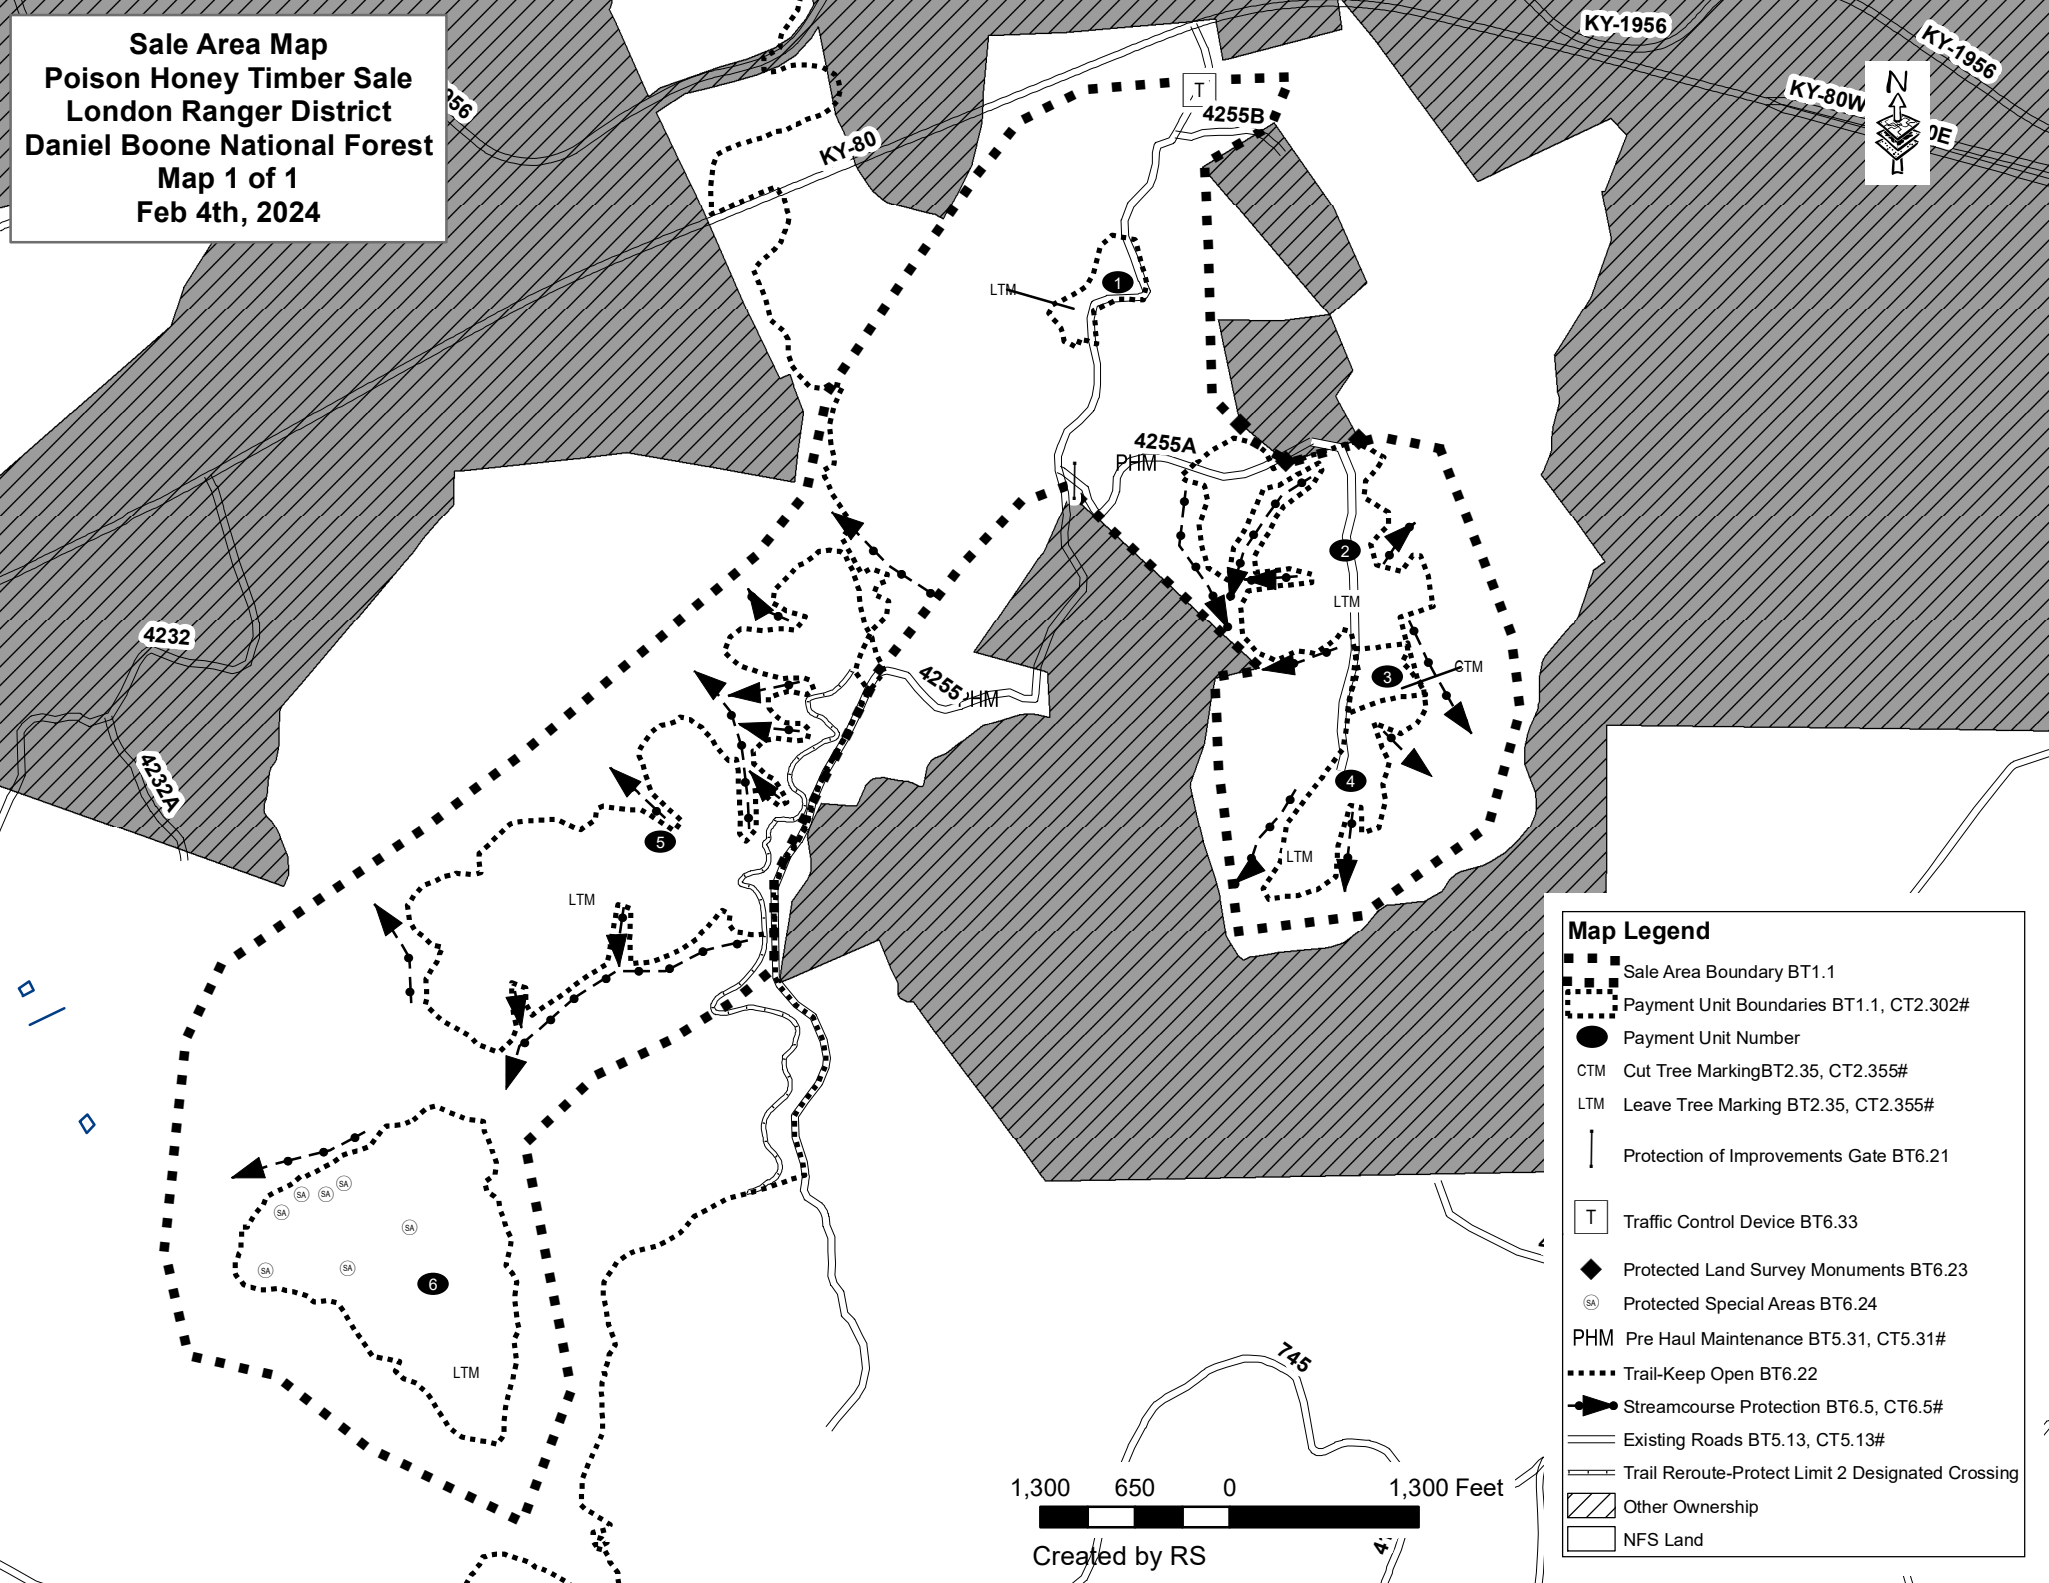

Sale Area Map
Poison Honey Timber Sale
London Ranger District
Daniel Boone National Forest
Map 1 of 1
Feb 4th, 2024

Map Legend

- Sale Area Boundary BT1.1
- Payment Unit Boundaries BT1.1, CT2.302#
- Payment Unit Number
- CTM Cut Tree Marking BT2.35, CT2.355#
- LTM Leave Tree Marking BT2.35, CT2.355#
- Protection of Improvements Gate BT6.21
- Traffic Control Device BT6.33
- Protected Land Survey Monuments BT6.23
- Protected Special Areas BT6.24
- Pre Haul Maintenance BT5.31, CT5.31#
- Trail-Keep Open BT6.22
- Streamcourse Protection BT6.5, CT6.5#
- Existing Roads BT5.13, CT5.13#
- Trail Reroute-Protect Limit 2 Designated Crossing
- Other Ownership
- NFS Land

Created by RS