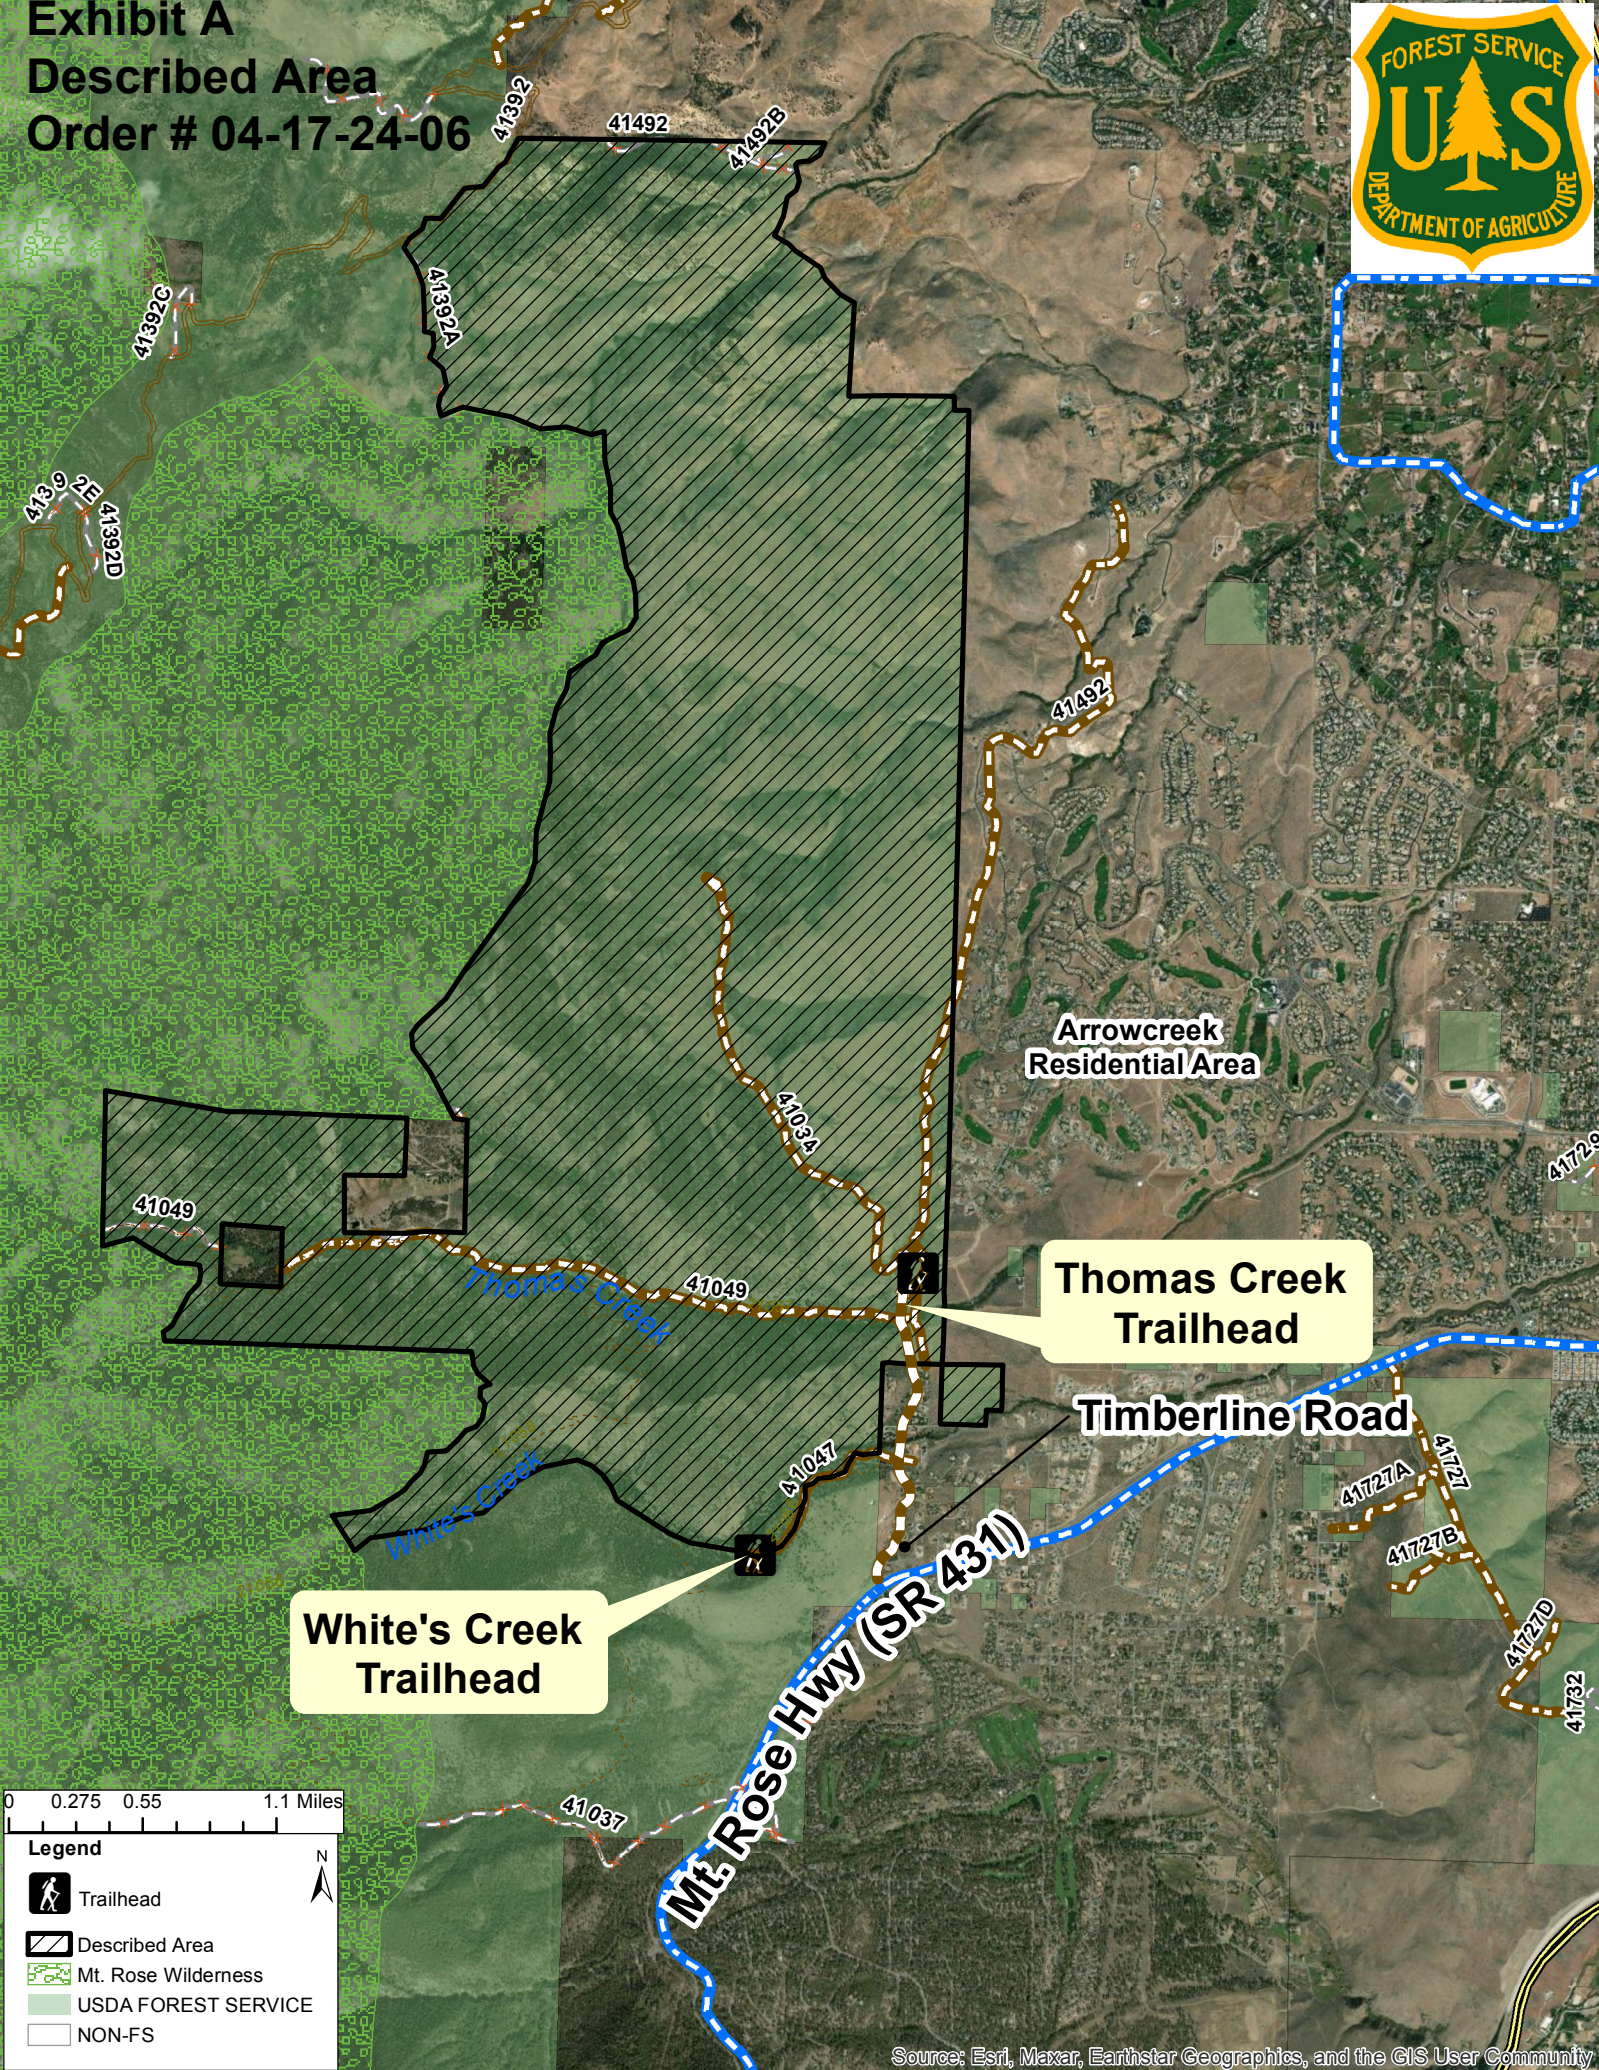

Exhibit A Described Area Order # 04-17-24-06

**White's Creek
Trailhead**

**Thomas Creek
Trailhead**

0 0.275 0.55 1.1 Miles

Legend

- Trailhead
- Described Area
- Mt. Rose Wilderness
- USDA FOREST SERVICE
- NON-FS