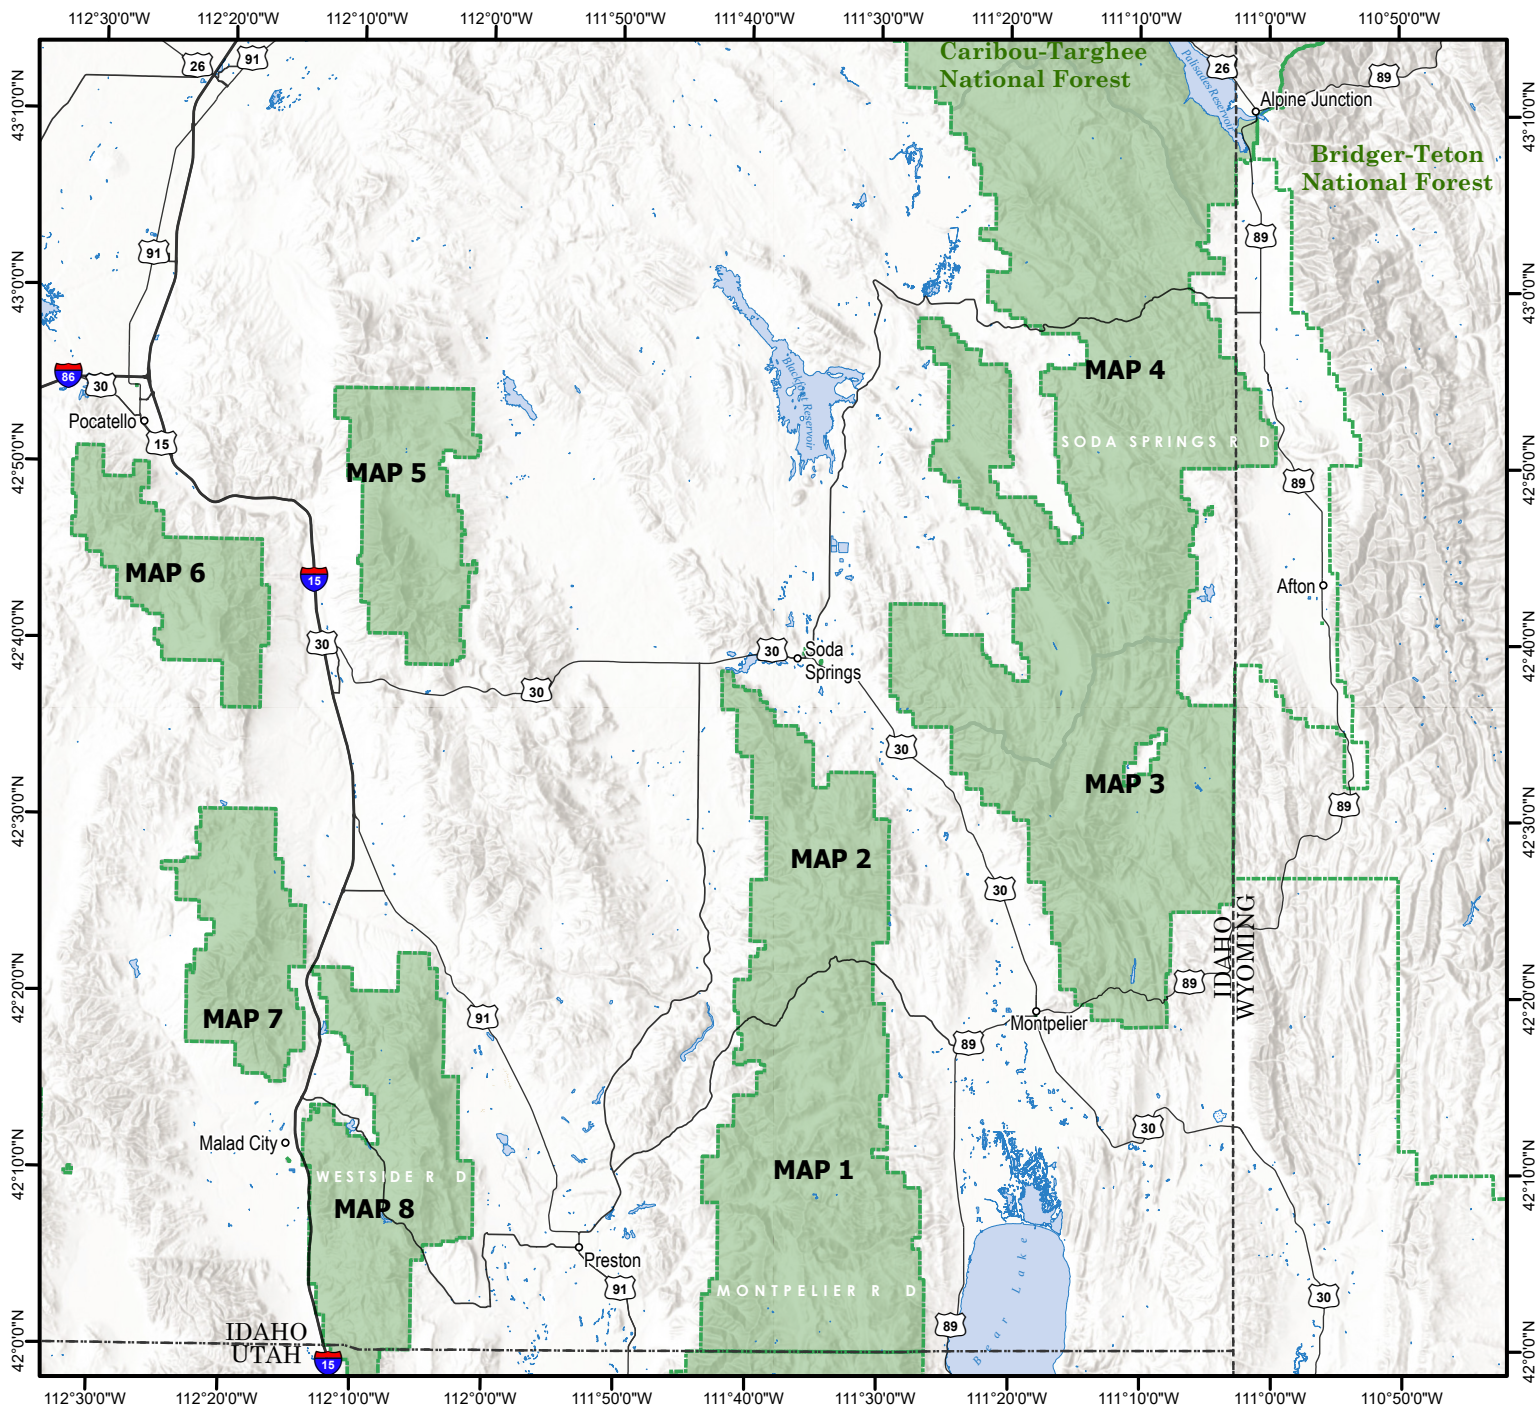

Caribou-Targhee National Forest
2024 Firewood
 Caribou Zone

OVERVIEW MAP:
 CARIBOU ZONE

Legend

- Caribou-Targhee NF Boundary
- Freeway
- Other Major Road
- Secondary Road

Motorized Access is allowed for wood gathering within 300 feet of an open road
 Please leave a stump no higher than 12 inches

Skidding is not permitted

NO CUTTING:

- In campgrounds
- Within 300 feet of live stream
- Within 100 feet of dry stream bed

**See Fuelwood Permit for additional restrictions Forest Visitor/Travel Maps containing more specific road and topographical information are available at the Montpelier Ranger District Office 208.847.0375 Also available on Avenza App - see QRcodes on attachment.*

Caribou-Targhee National Forest
2024 Firewood Cutting
 Caribou Zone

**RANGER DISTRICT:
 MONTEPELIER - BEAR RIVER RANGE - MAP 1**

- Areas Open to Firewood Cutting - Caribou NF Lands
- Other Lands
- Areas Closed to Firewood Gathering

Caribou-Targhee National Forest
2024 Firewood Cutting

RANGER DISTRICT:
**MONTPELIER/SODA SPRINGS - NORTH BEAR RIVER
 & CARIBOU RANGES - MAP 2**

Caribou Zone

- Areas Open to Firewood Cutting - Caribou NF Lands
- Areas Closed to Firewood Gathering
- Ranger District Boundary