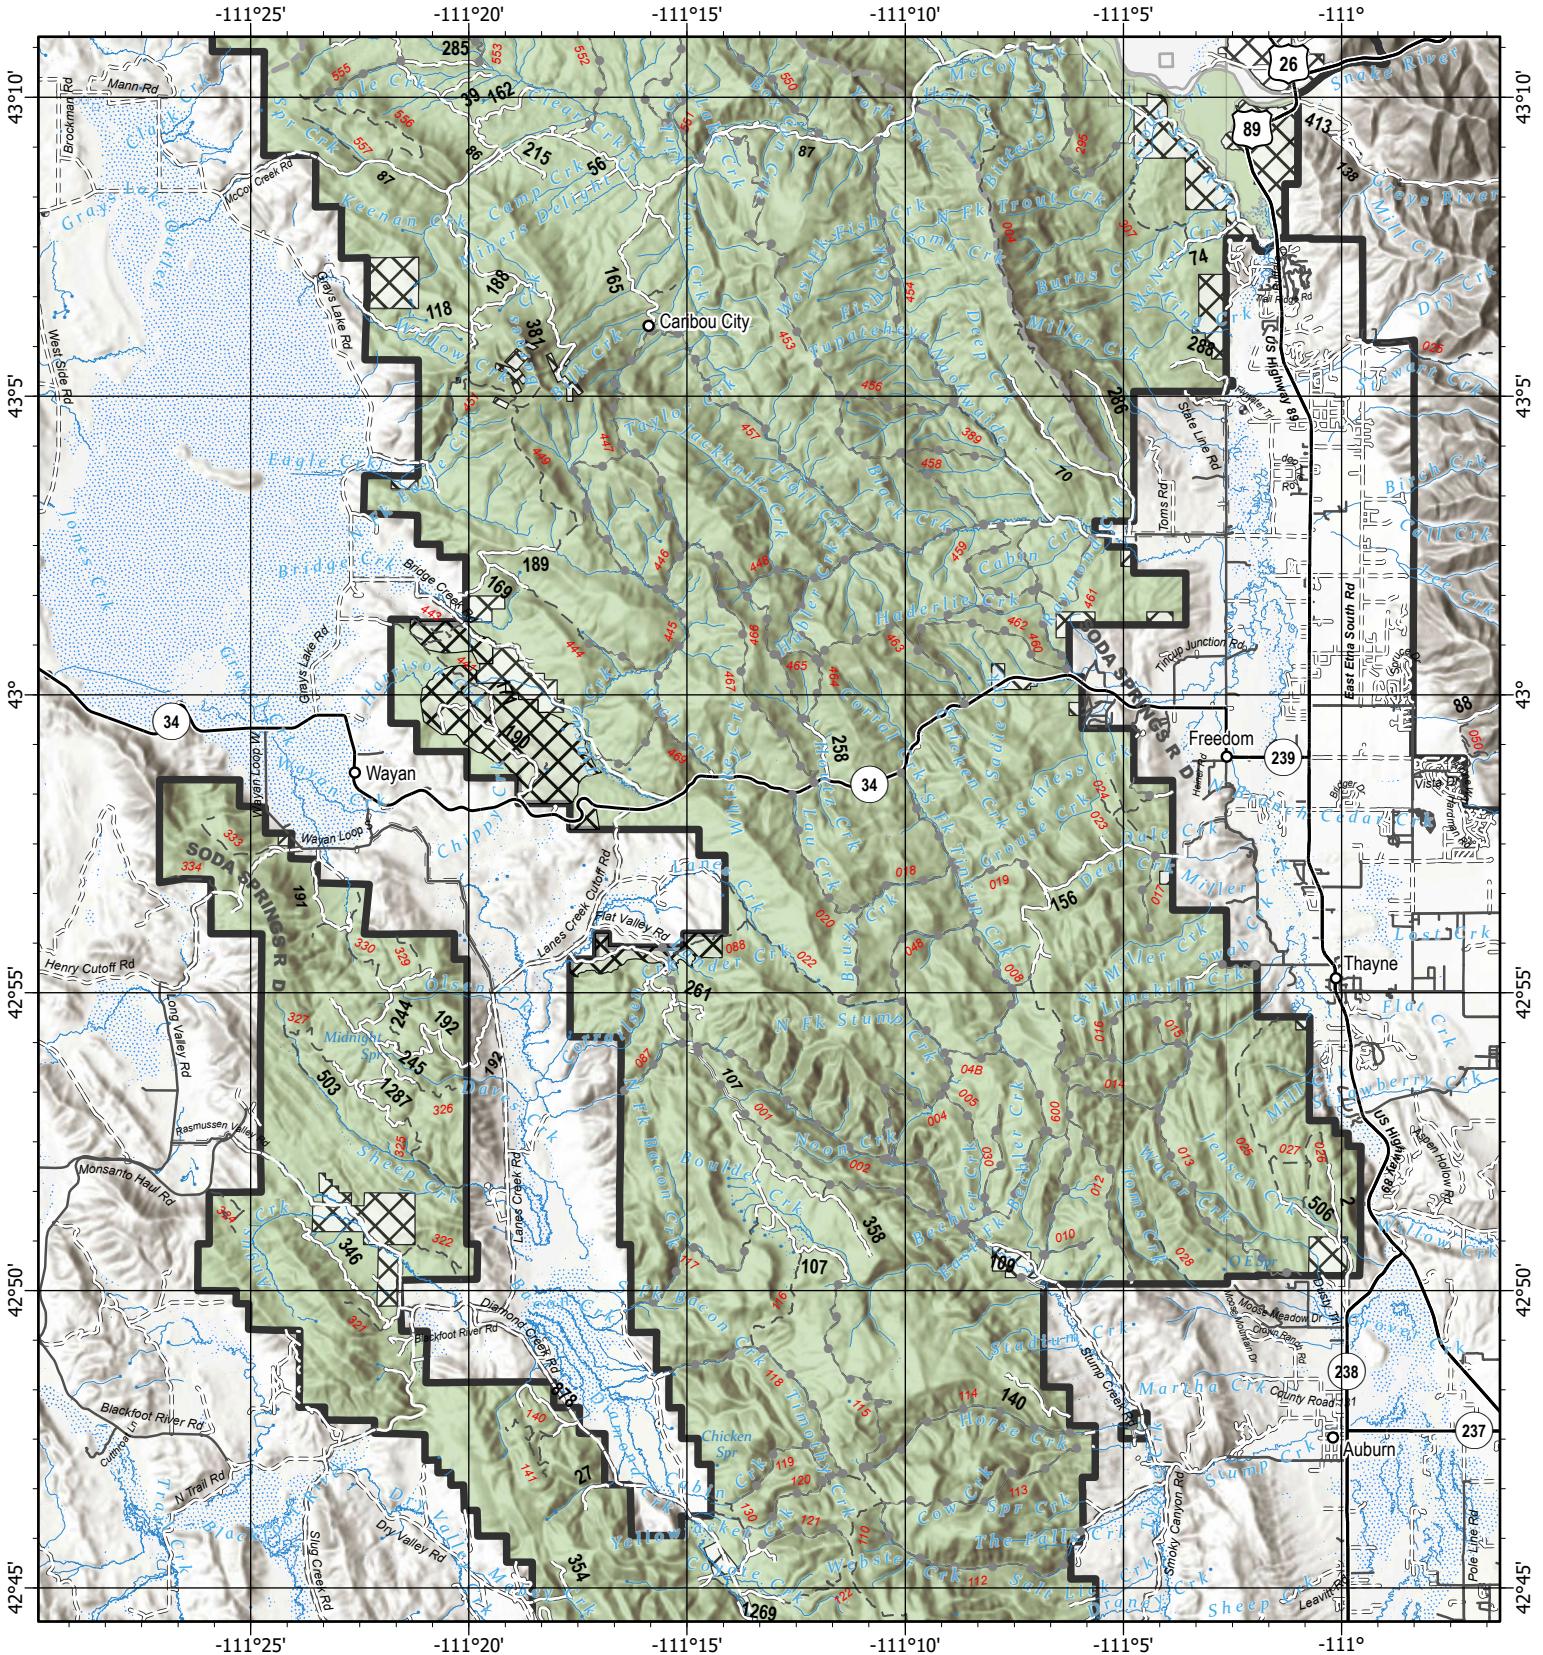

Caribou-Targhee National Forest
2024 Firewood Cutting

RANGER DISTRICT:
**MONTPELIER/SODA SPRINGS - NORTH BEAR RIVER
 & CARIBOU RANGES - MAP 2**

Caribou Zone

- Areas Open to Firewood Cutting - Caribou NF Lands
- Areas Closed to Firewood Gathering
- Ranger District Boundary

Caribou Zone

- Areas Open to Firewood Cutting - Caribou NF Lands
- Areas Closed to Firewood Gathering
- Ranger District Boundary

- Administrative FS Boundary
- Highways
- Paved Roads

- Dirt/Gravel Road
- Trail
- Stream/River

Skidding is not permitted
NO CUTTING:
 In campgrounds
 Within 300 feet of live stream
 Within 100 feet of dry stream bed

Caribou-Targhee National Forest
2024 Firewood Cutting
 Caribou Zone

RANGER DISTRICT:
 SODA SPRINGS NORTH - MAP 4

- Areas Open to Firewood Cutting - Caribou NF Lands
- Other Lands
- Areas Closed to Firewood Gathering

- Ranger District Boundary
- Administrative FS Boundary
- Highways
- Paved Roads

- Dirt/Gravel Road
- Trail
- Stream/River