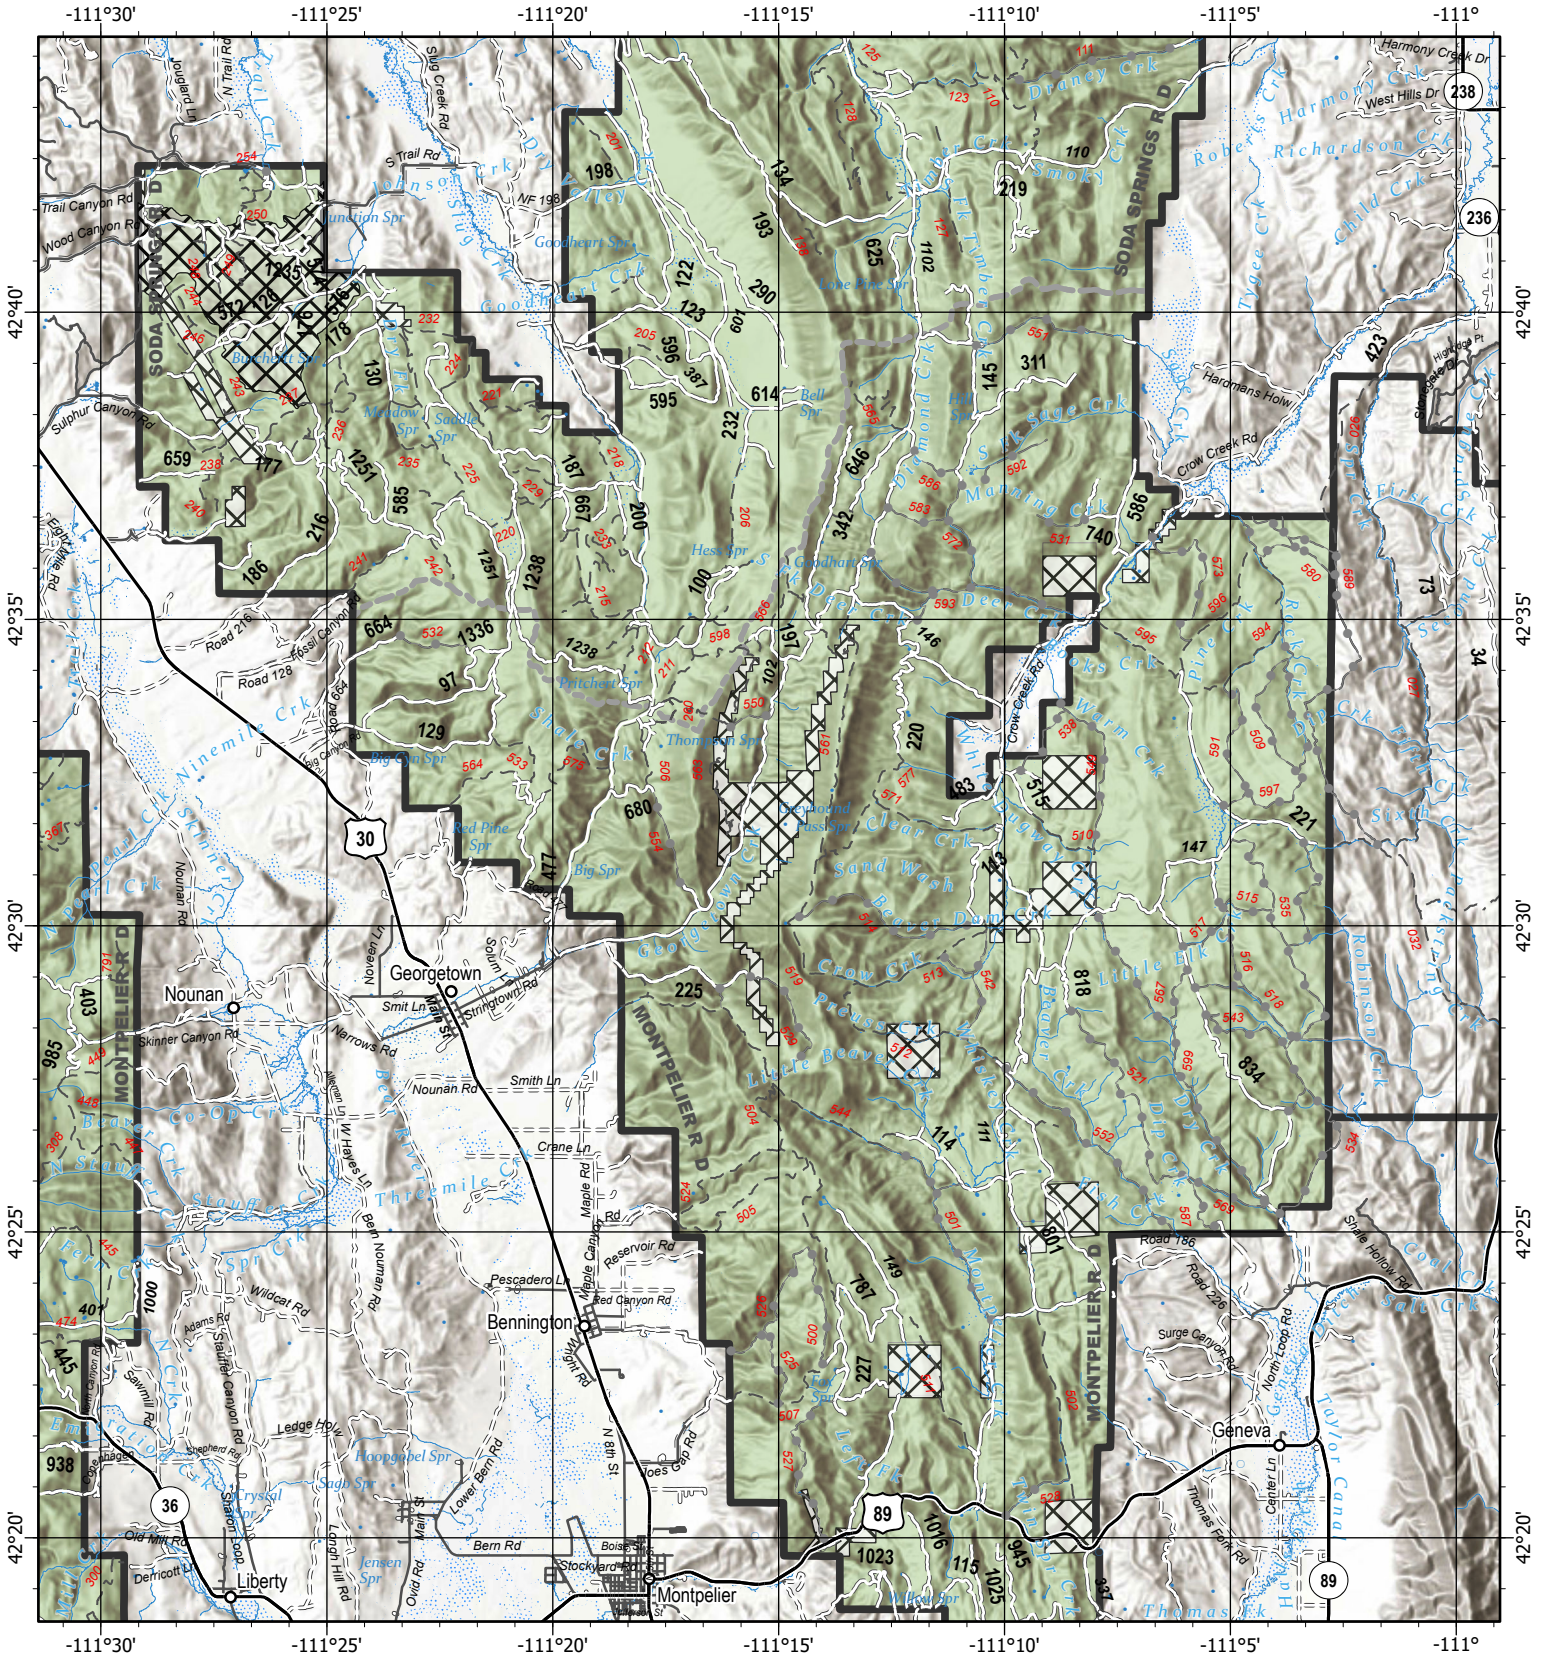

Caribou-Targhee National Forest
2024 Firewood Cutting

RANGER DISTRICT:
**MONTPELIER/SODA SPRINGS - NORTH BEAR RIVER
 & CARIBOU RANGES - MAP 2**

Caribou Zone

- Areas Open to Firewood Cutting - Caribou NF Lands
- Areas Closed to Firewood Gathering
- Ranger District Boundary

Caribou Zone

- Areas Open to Firewood Cutting - Caribou NF Lands
- Areas Closed to Firewood Gathering
- Ranger District Boundary

- Administrative FS Boundary
- Highways
- Paved Roads

- Dirt/Gravel Road
- Trail
- Stream/River

Skidding is not permitted
NO CUTTING:
 In campgrounds
 Within 300 feet of live stream
 Within 100 feet of dry stream bed

Caribou-Targhee National Forest
2024 Firewood Cutting
 Caribou Zone

RANGER DISTRICT:
 SODA SPRINGS NORTH - MAP 4

- Areas Open to Firewood Cutting - Caribou NF Lands
- Other Lands
- Areas Closed to Firewood Gathering

- Ranger District Boundary
- Administrative FS Boundary
- Highways
- Paved Roads

- Dirt/Gravel Road
- Trail
- Stream/River