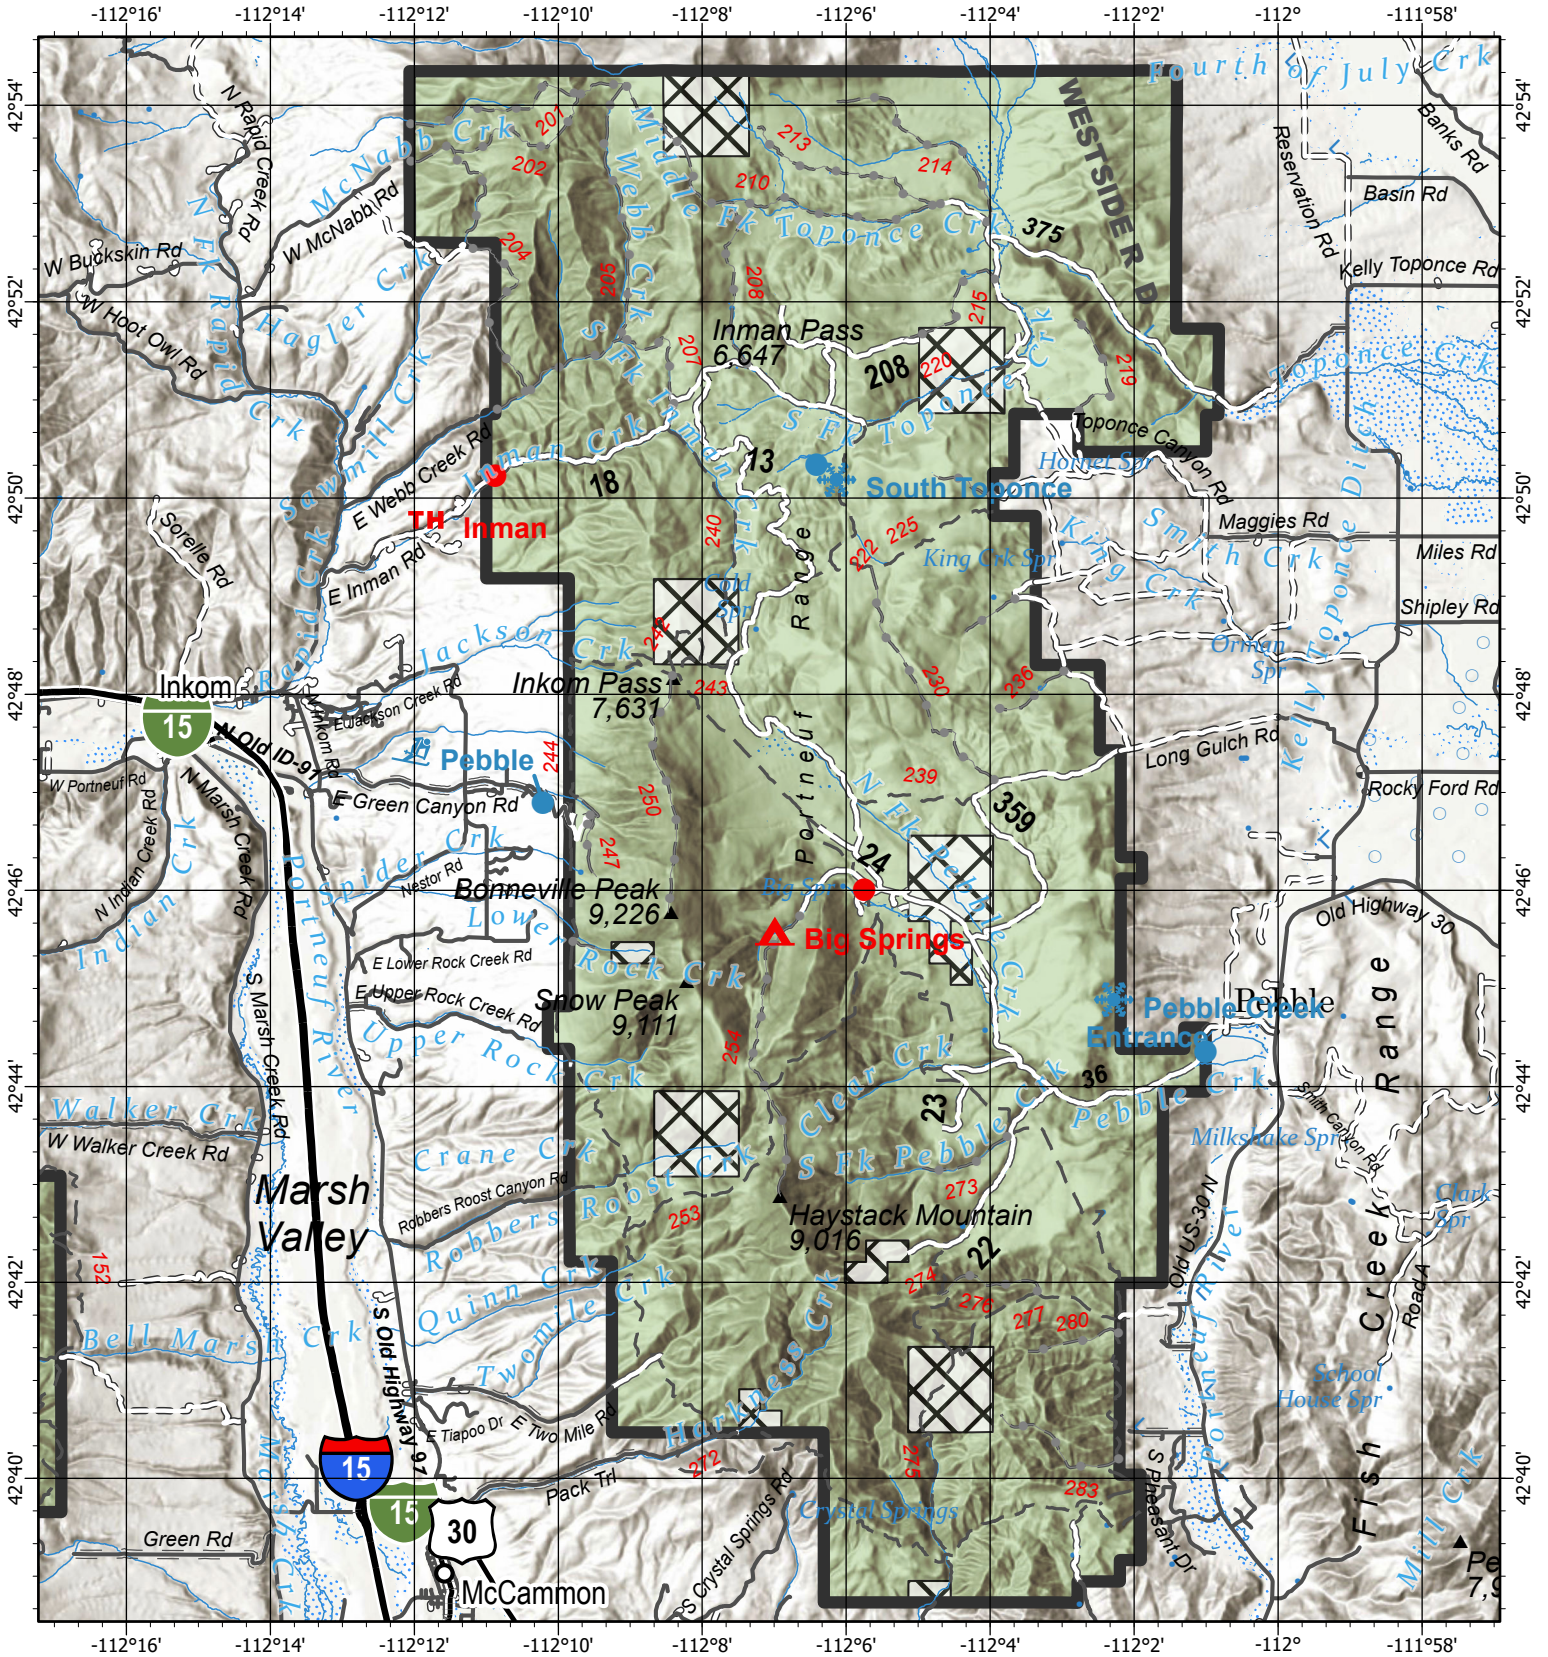

Caribou-Targhee National Forest
2024 Firewood Cutting

RANGER DISTRICT:
**MONTPELIER/SODA SPRINGS - NORTH BEAR RIVER
 & CARIBOU RANGES - MAP 2**

Caribou Zone

- Areas Open to Firewood Cutting - Caribou NF Lands
- Areas Closed to Firewood Gathering
- Ranger District Boundary

Skidding is not permitted
NO CUTTING:
 In campgrounds
 Within 300 feet of live stream
 Within 100 feet of dry stream bed

Caribou-Targhee National Forest
2024 Firewood Cutting
 Caribou Zone

RANGER DISTRICT:
 SODA SPRINGS NORTH - MAP 4

- Areas Open to Firewood Cutting - Caribou NF Lands
- Other Lands
- Areas Closed to Firewood Gathering

- Ranger District Boundary
- Administrative FS Boundary
- Highways
- Paved Roads

- Dirt/Gravel Road
- Trail
- Stream/River

Skidding is not permitted
NO CUTTING:
 In campgrounds
 Within 300 feet of live stream
 Within 100 feet of dry stream bed

Caribou Zone

- Areas Open to Firewood Cutting - Caribou NF Lands
- Areas Closed to Firewood Gathering
- Ranger District Boundary