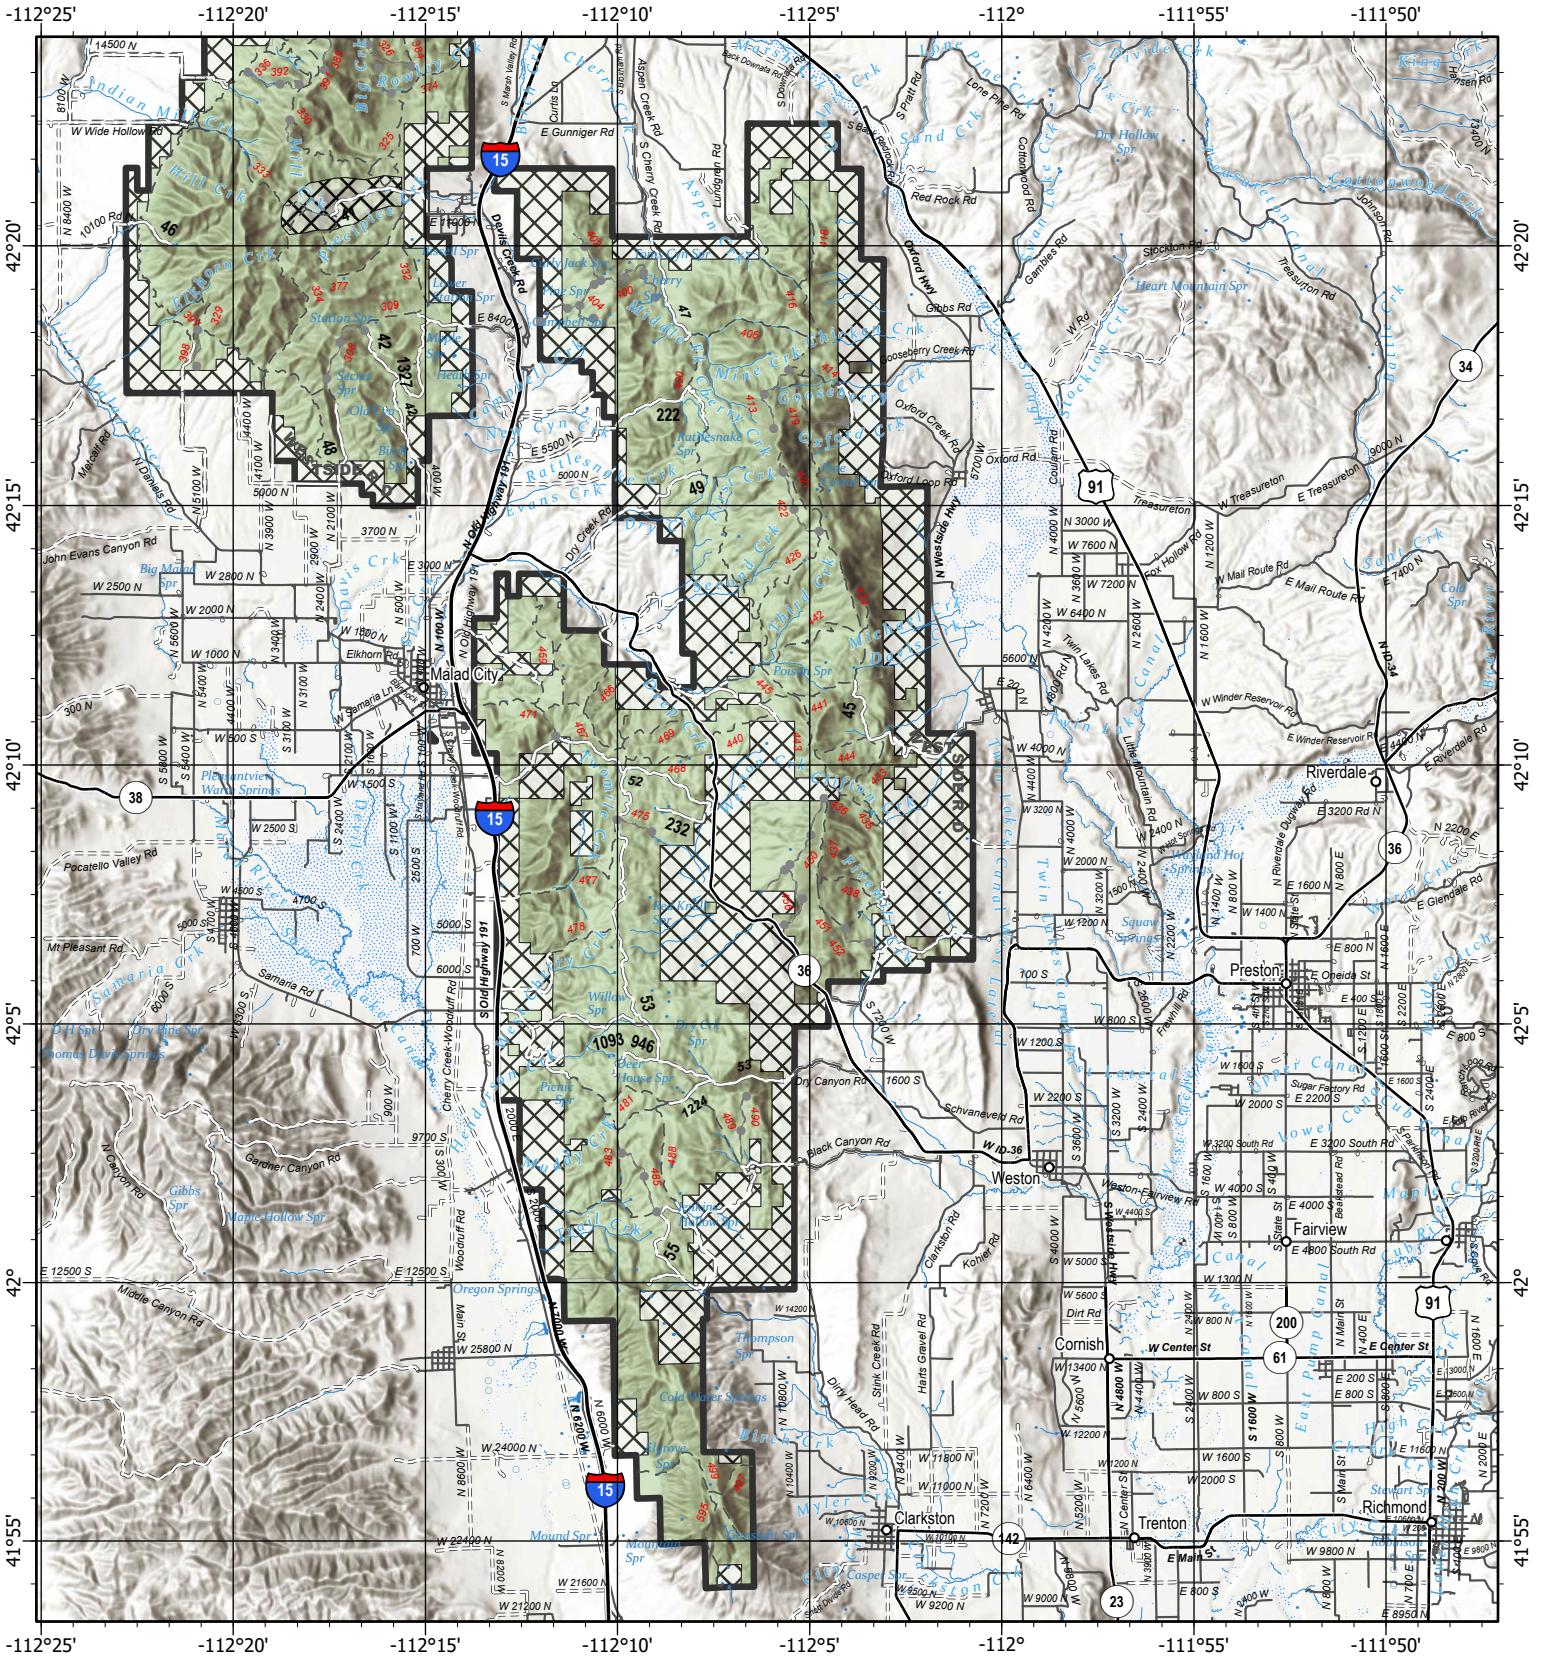

Skidding is not permitted
NO CUTTING:
 In campgrounds
 Within 300 feet of live stream
 Within 100 feet of dry stream bed

Caribou-Targhee National Forest
2024 Firewood Cutting
 Caribou Zone

RANGER DISTRICT:
 WESTSIDE - ELKHORN RANGE - MAP 7

- Areas Open to Firewood Cutting - Caribou NF Lands
- Areas Closed to Firewood Gathering
- Ranger District Boundary

- Administrative FS Boundary
- Highways
- Paved Roads

- Dirt/Gravel Road
- Trail
- Stream/River

Skidding is not permitted
NO CUTTING:
 In campgrounds
 Within 300 feet of live stream
 Within 100 feet of dry stream bed

Caribou-Targhee National Forest
2024 Firewood Cutting
 Caribou Zone

**RANGER DISTRICT:
 WESTSIDE - OXFORD RANGE - MAP 8**