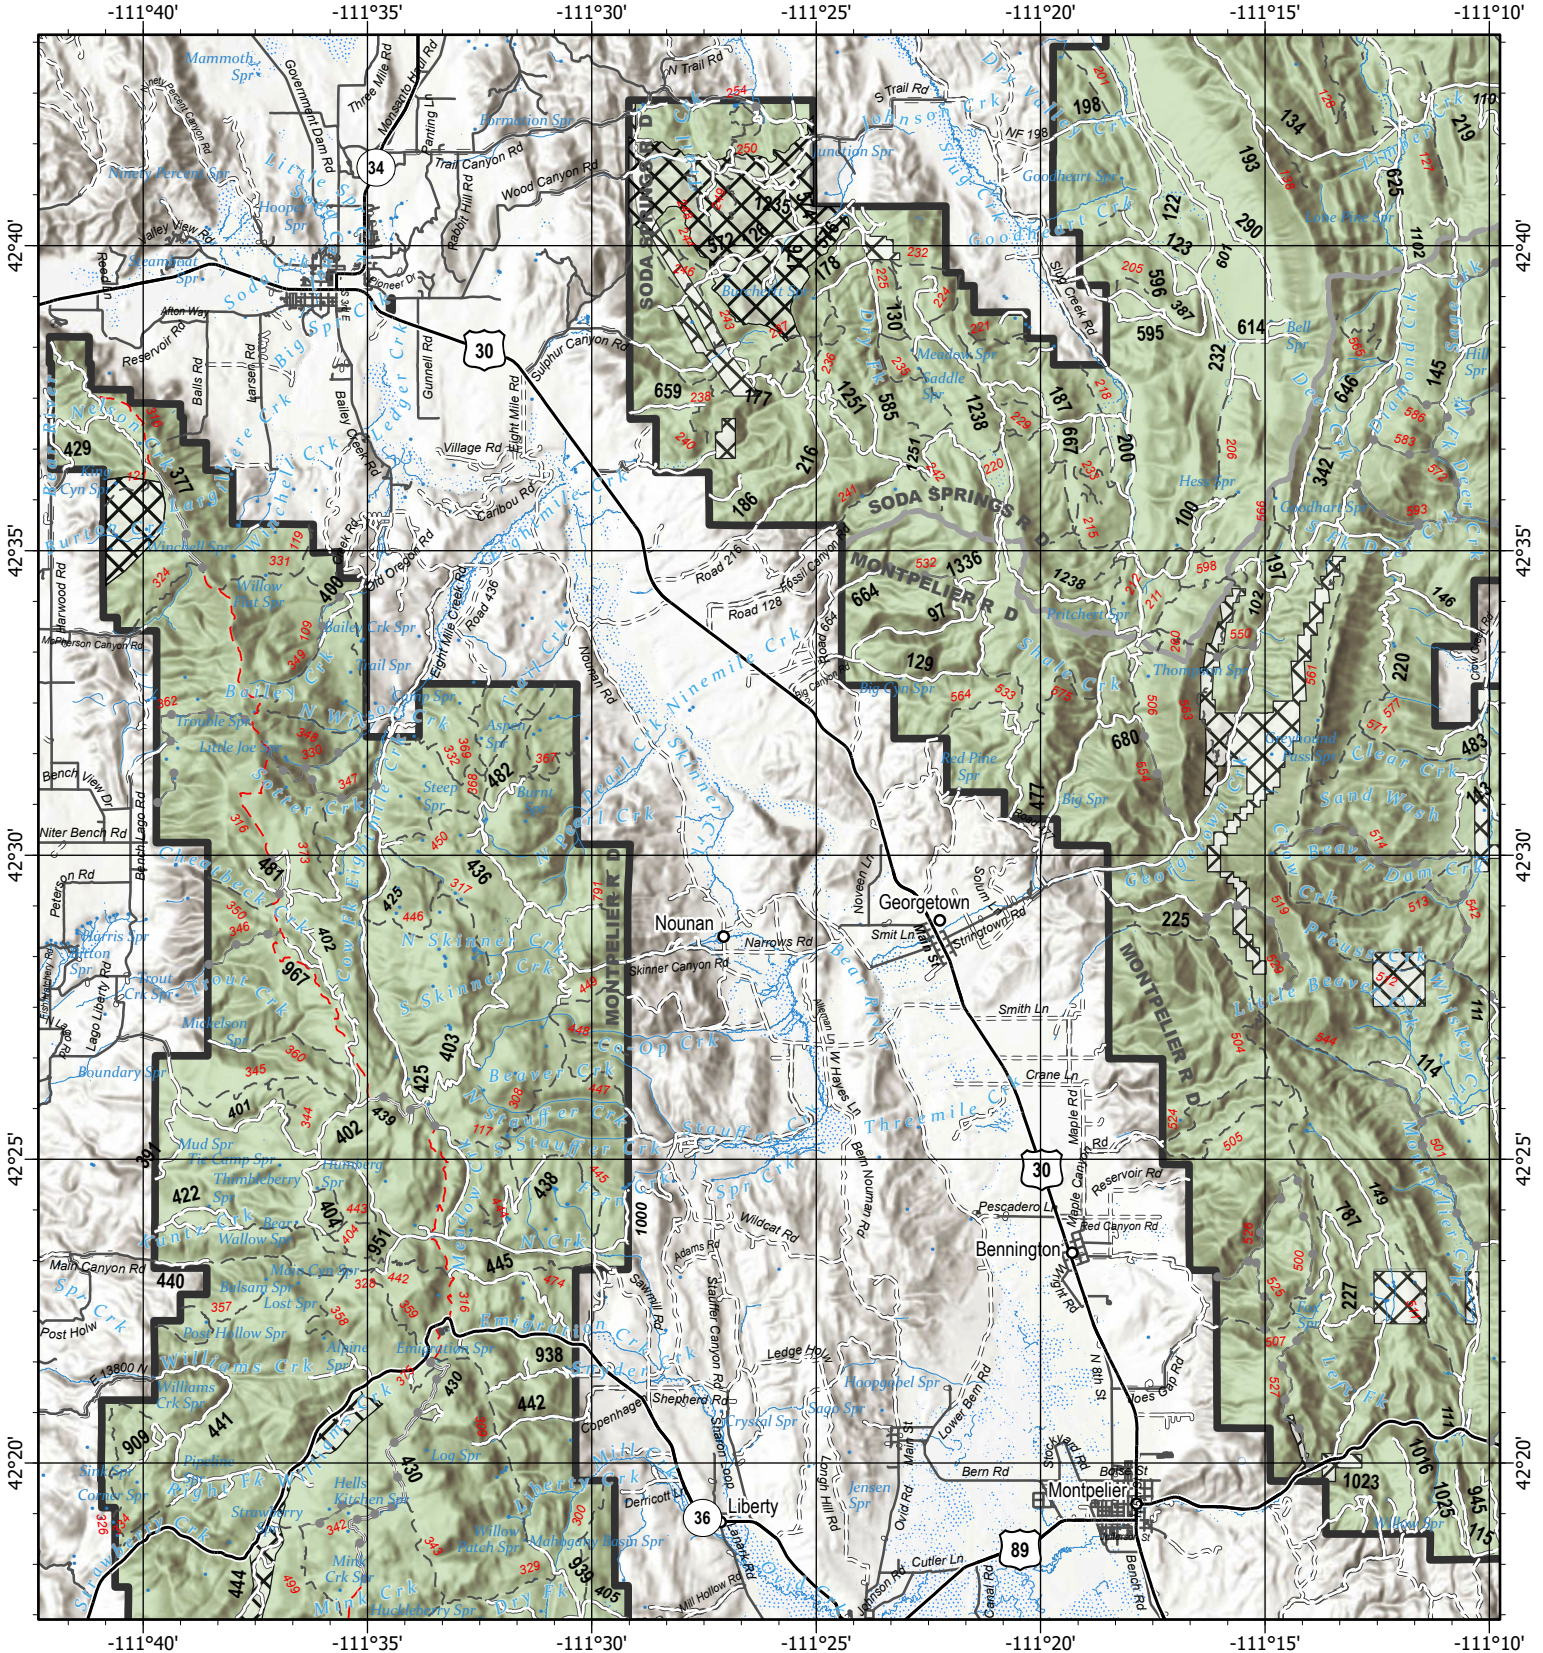

Caribou-Targhee National Forest
2024 Firewood Cutting
 Caribou Zone

**RANGER DISTRICT:
 MONTEPELIER - BEAR RIVER RANGE - MAP 1**

- Areas Open to Firewood Cutting - Caribou NF Lands
- Other Lands
- Areas Closed to Firewood Gathering

- Ranger District Boundary
- Administrative FS Boundary
- Highways
- Paved Roads

- Dirt/Gravel Road
- Trail
- National Designated Trail
- Lake

Stream/River

Skidding is not permitted
NO CUTTING:
 In campgrounds
 Within 300 feet of live stream
 Within 100 feet of dry stream bed

Caribou-Targhee National Forest
2024 Firewood Cutting

RANGER DISTRICT:
**MONTPELIER/SODA SPRINGS - NORTH BEAR RIVER
 & CARIBOU RANGES - MAP 2**

Caribou Zone

- Areas Open to Firewood Cutting - Caribou NF Lands
- Areas Closed to Firewood Gathering
- Ranger District Boundary

Caribou Zone

- Areas Open to Firewood Cutting - Caribou NF Lands
- Areas Closed to Firewood Gathering
- Ranger District Boundary

- Administrative FS Boundary
- Highways
- Paved Roads

- Dirt/Gravel Road
- Trail
- Stream/River