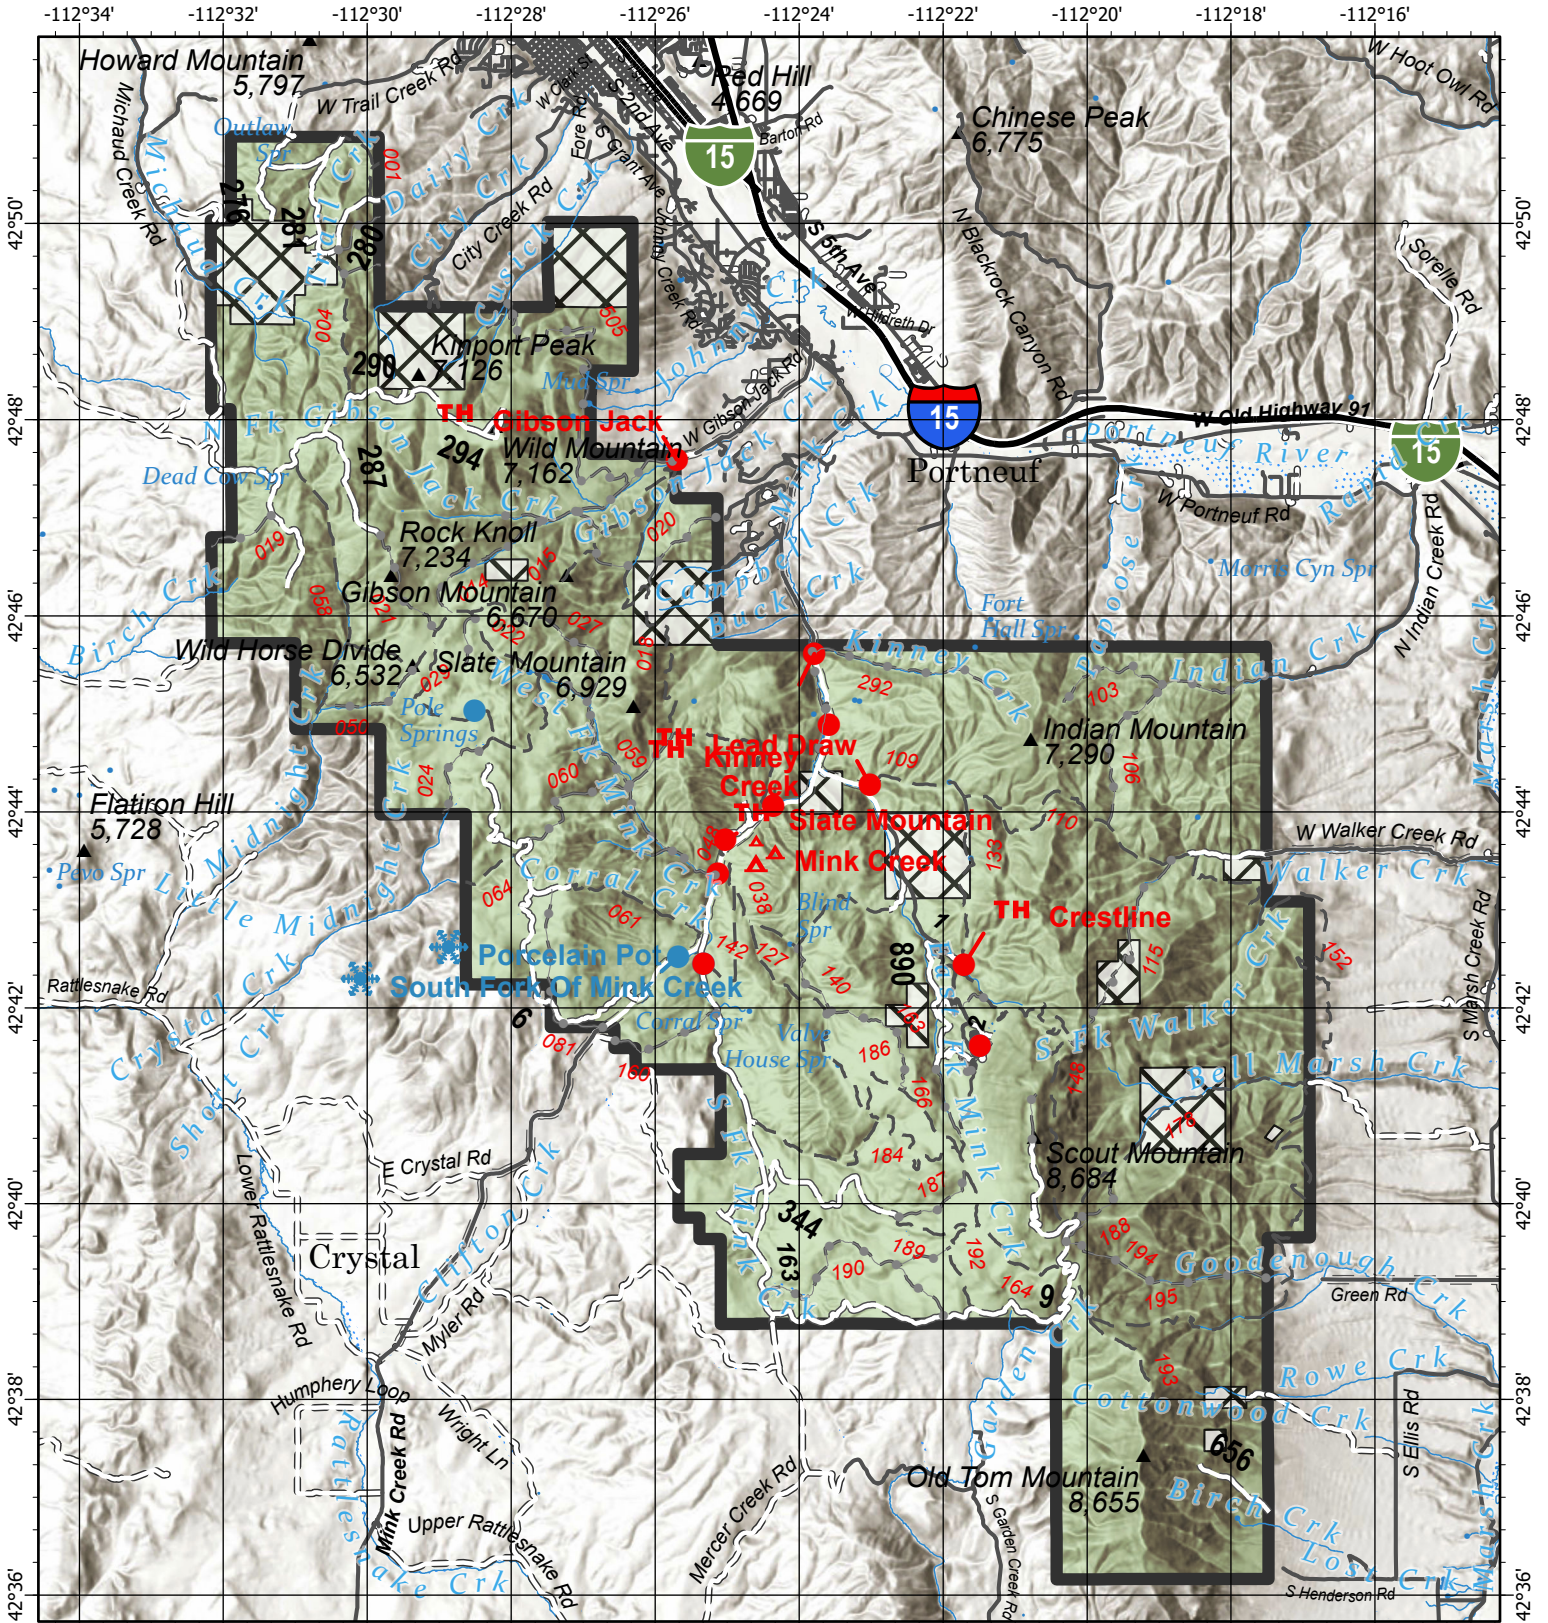

- Administrative FS Boundary
- Highways
- Paved Roads

- Dirt/Gravel Road
- Trail
- Stream/River

Skidding is not permitted
NO CUTTING:
 In campgrounds
 Within 300 feet of live stream
 Within 100 feet of dry stream bed

Caribou Zone

- Areas Open to Firewood Cutting - Caribou NF Lands
- Ranger District Boundary
- Areas Closed to Firewood Gathering
- Administrative FS Boundary
- Highways
- Paved Roads
- Dirt/Gravel Road
- Trail
- Stream/River

Skidding is not permitted
NO CUTTING:
 In campgrounds
 Within 300 feet of live stream
 Within 100 feet of dry stream bed

Caribou-Targhee National Forest
2024 Firewood Cutting
 Caribou Zone

RANGER DISTRICT:
 WESTSIDE - ELKHORN RANGE - MAP 7

- Areas Open to Firewood Cutting - Caribou NF Lands
- Areas Closed to Firewood Gathering
- Ranger District Boundary

- Administrative FS Boundary
- Highways
- Paved Roads

- Dirt/Gravel Road
- Trail
- Stream/River