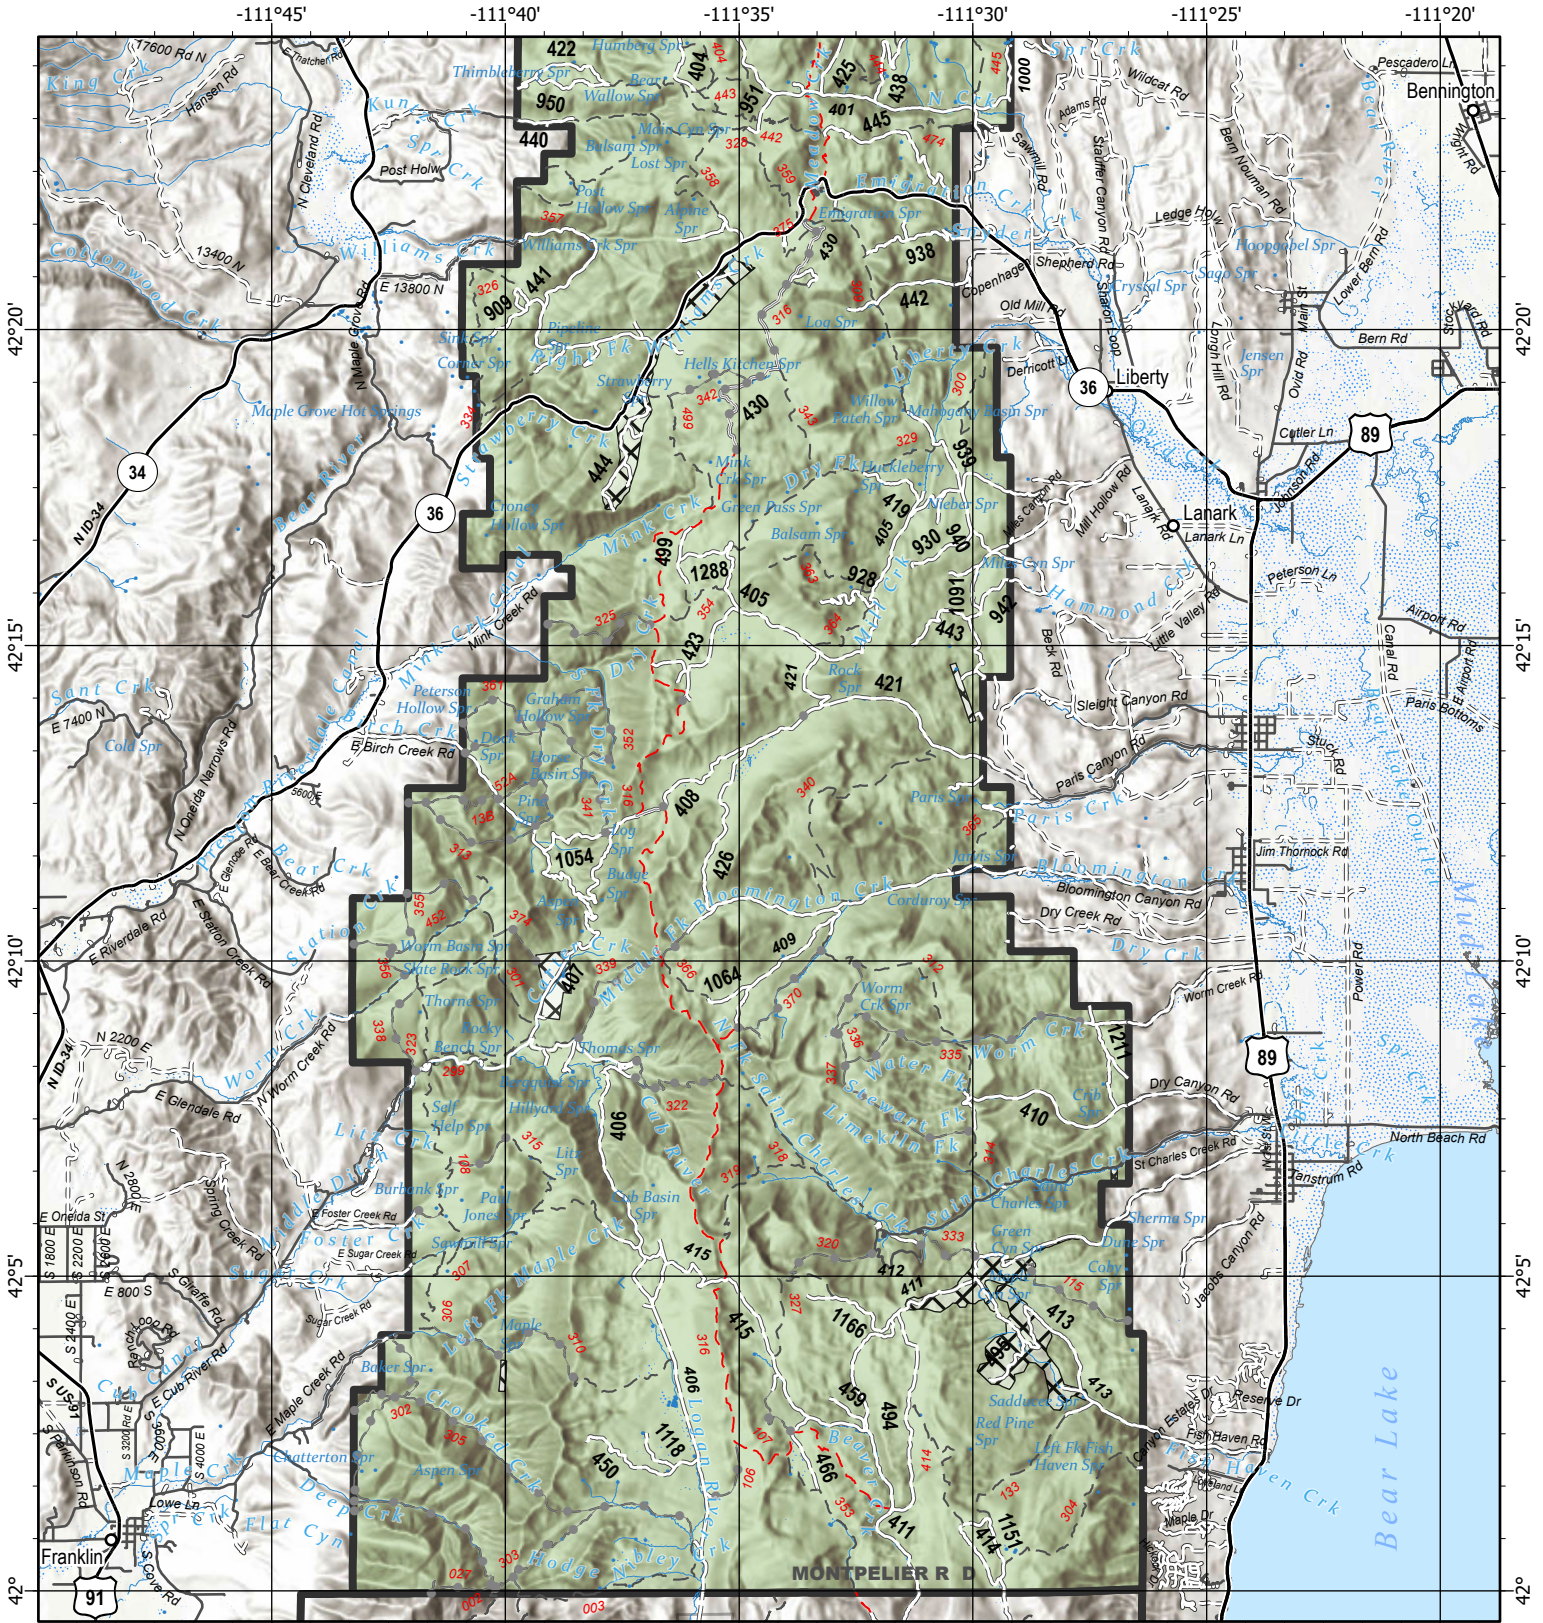

Caribou-Targhee National Forest
2024 Firewood
 Caribou Zone

OVERVIEW MAP:
 CARIBOU ZONE

Legend

- Caribou-Targhee NF Boundary
- Freeway
- Other Major Road
- Secondary Road

Motorized Access is allowed for wood gathering within 300 feet of an open road
 Please leave a stump no higher than 12 inches

Skidding is not permitted

NO CUTTING:

- In campgrounds
- Within 300 feet of live stream
- Within 100 feet of dry stream bed

**See Fuelwood Permit for additional restrictions Forest Visitor/Travel Maps containing more specific road and topographical information are available at the Montpelier Ranger District Office 208.847.0375 Also available on Avenza App - see QRcodes on attachment.*

Caribou-Targhee National Forest
2024 Firewood Cutting
 Caribou Zone

**RANGER DISTRICT:
 MONTEPELIER - BEAR RIVER RANGE - MAP 1**

- Areas Open to Firewood Cutting - Caribou NF Lands
- Other Lands
- Areas Closed to Firewood Gathering

Caribou-Targhee National Forest
2024 Firewood Cutting

RANGER DISTRICT:
**MONTPELIER/SODA SPRINGS - NORTH BEAR RIVER
 & CARIBOU RANGES - MAP 2**

Caribou Zone

- Areas Open to Firewood Cutting - Caribou NF Lands
- Areas Closed to Firewood Gathering
- Ranger District Boundary