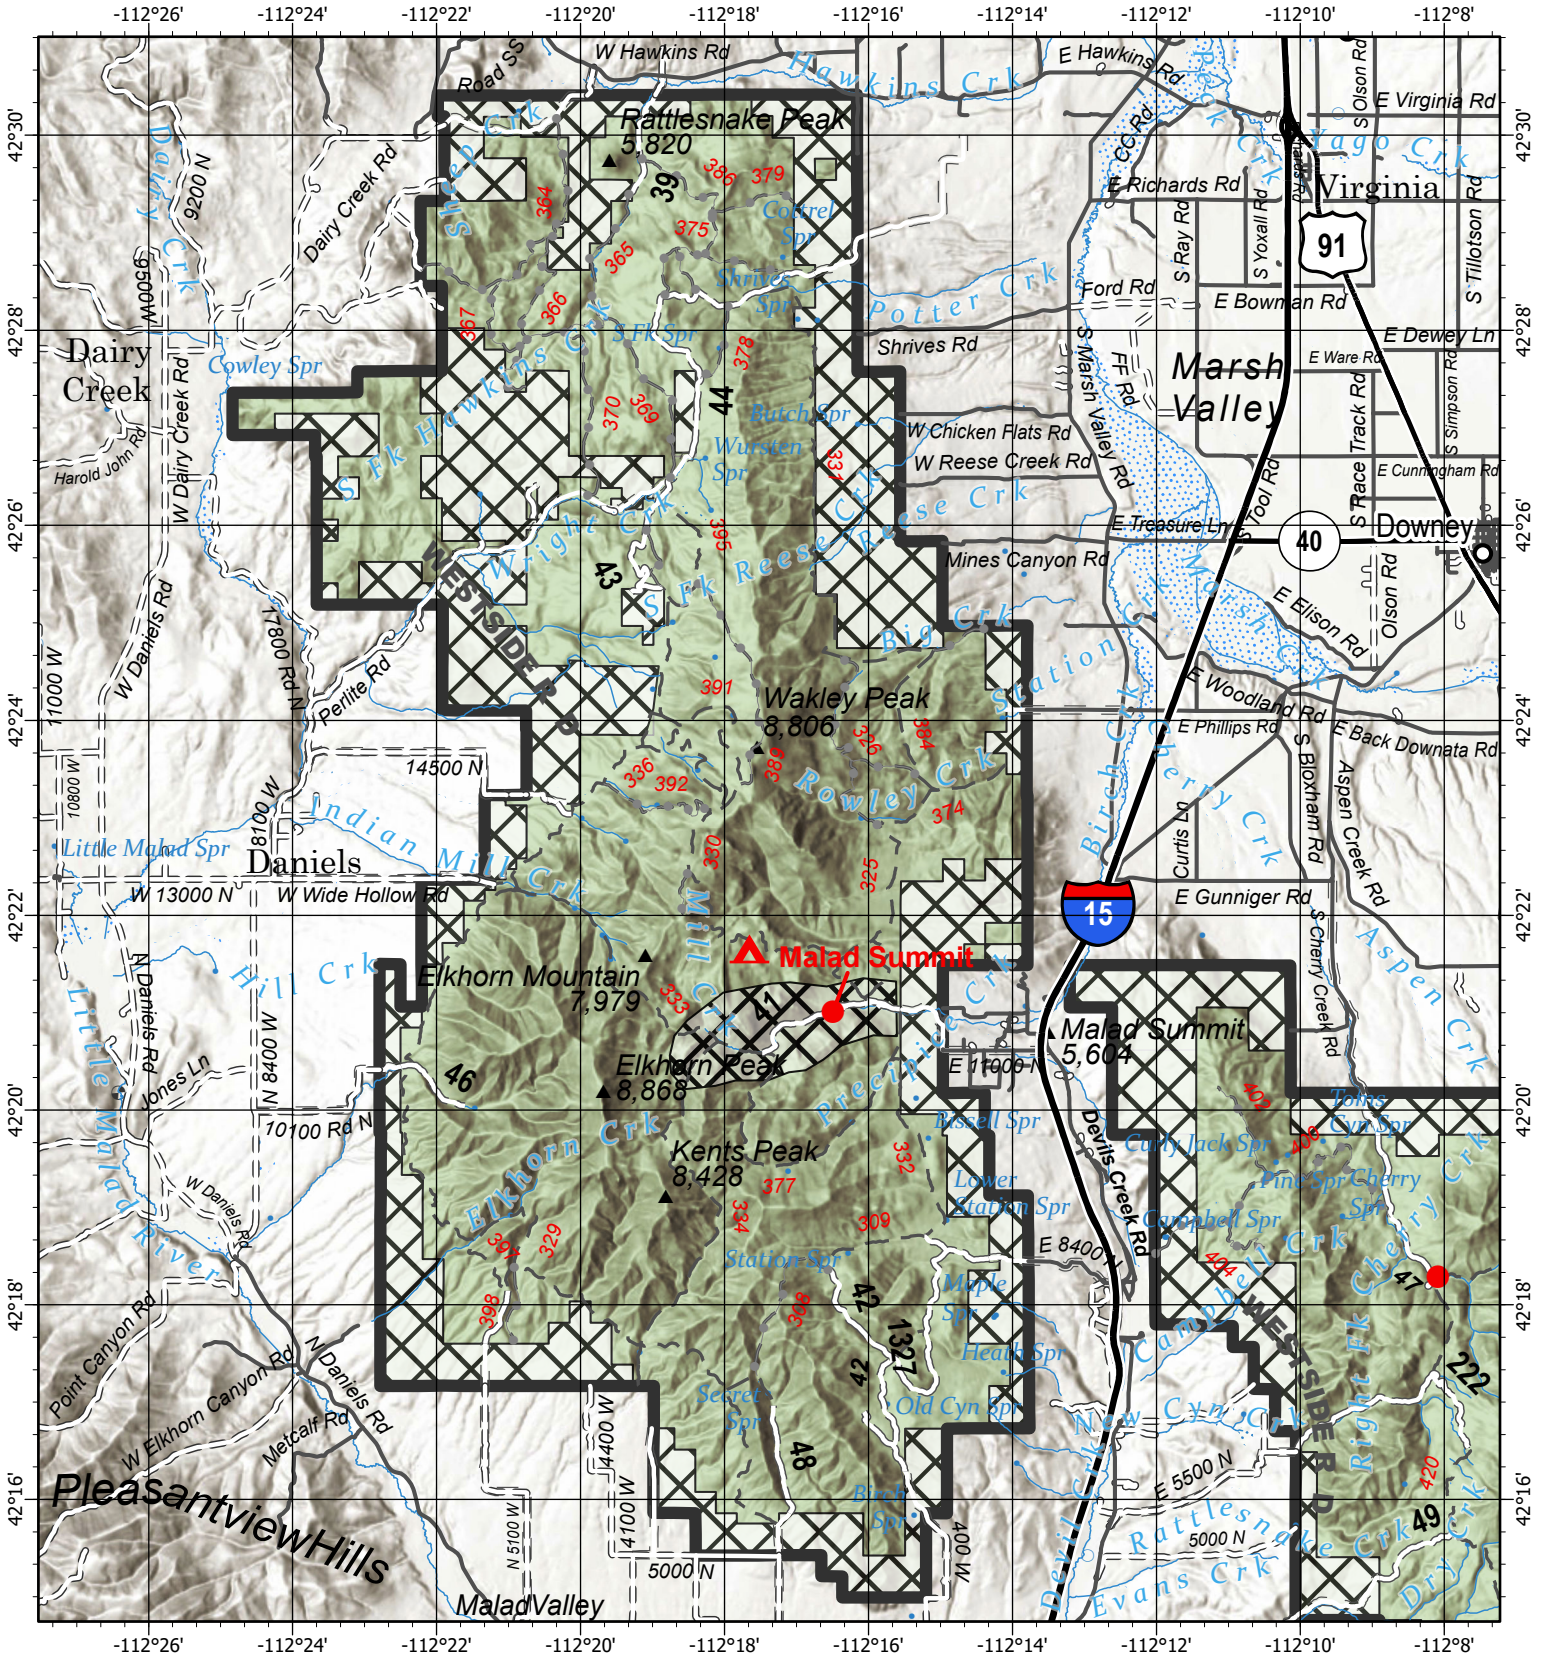

Caribou-Targhee National Forest
2024 Firewood Cutting

RANGER DISTRICT:
**MONTPELIER/SODA SPRINGS - NORTH BEAR RIVER
 & CARIBOU RANGES - MAP 2**

Caribou Zone

- Areas Open to Firewood Cutting - Caribou NF Lands
- Areas Closed to Firewood Gathering
- Ranger District Boundary

Caribou Zone

- Areas Open to Firewood Cutting - Caribou NF Lands
- Ranger District Boundary
- Areas Closed to Firewood Gathering
- Administrative FS Boundary
- Highways
- Paved Roads
- Dirt/Gravel Road
- Trail
- Stream/River

Skidding is not permitted
NO CUTTING:
 In campgrounds
 Within 300 feet of live stream
 Within 100 feet of dry stream bed

Caribou-Targhee National Forest
2024 Firewood Cutting
 Caribou Zone

RANGER DISTRICT:
 WESTSIDE - ELKHORN RANGE - MAP 7

- Areas Open to Firewood Cutting - Caribou NF Lands
- Areas Closed to Firewood Gathering
- Ranger District Boundary

- Administrative FS Boundary
- Highways
- Paved Roads

- Dirt/Gravel Road
- Trail
- Stream/River