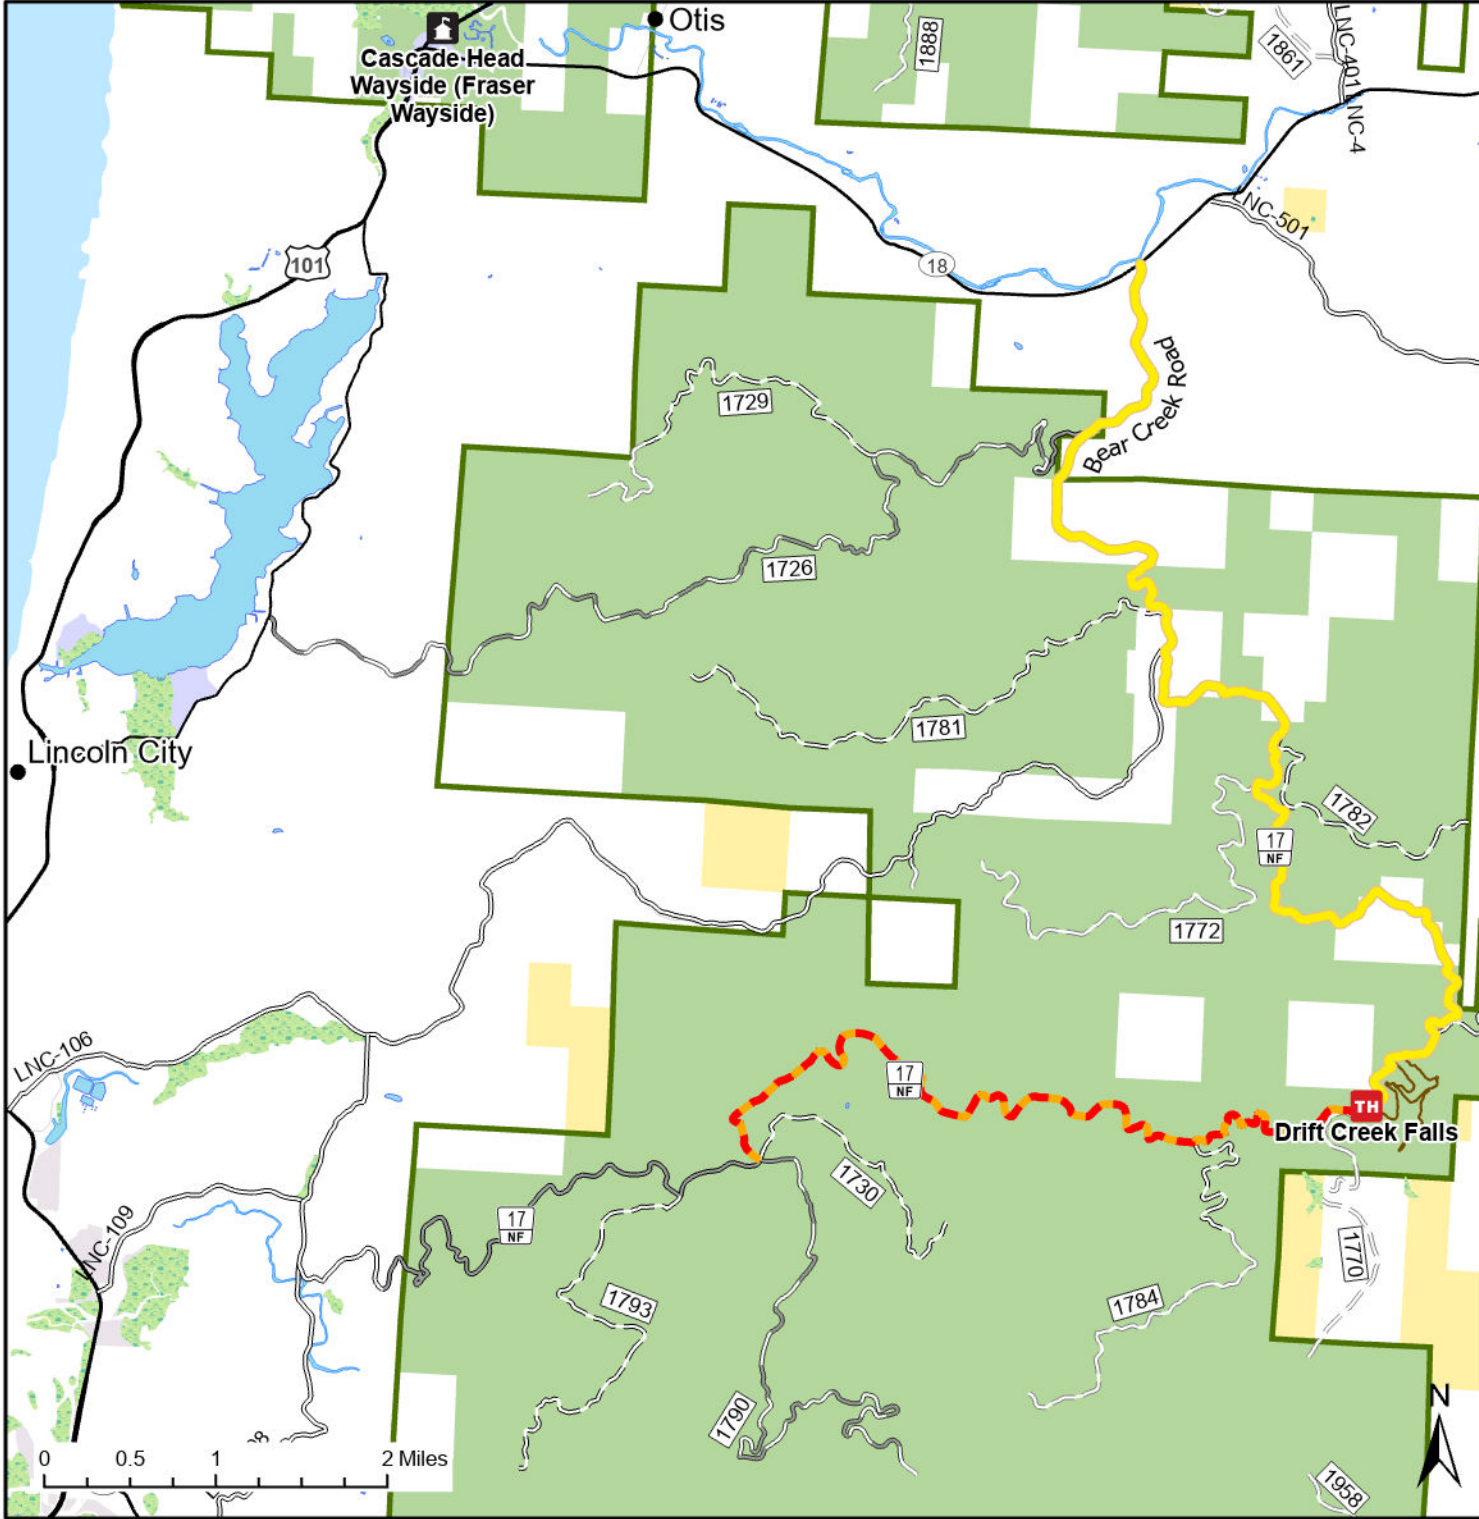

Temporary Road Closure FSR 1700 Siuslaw National Forest Hebo Ranger District

- Interpretive Site (Admin)
- Trailhead
- Temporary Road Maintenance
- North Route
- Paved Road
- Gravel Road, Suitable for Passenger Car
- Road Not Suitable for Passenger Car
- Closed Road
- US Highway
- State Highway and Route
- Other Minor Road
- County Boundary
- U.S. Forest Service
- Bureau of Land Management
- Other Federal Land
- State Land
- Other Land, Including Private