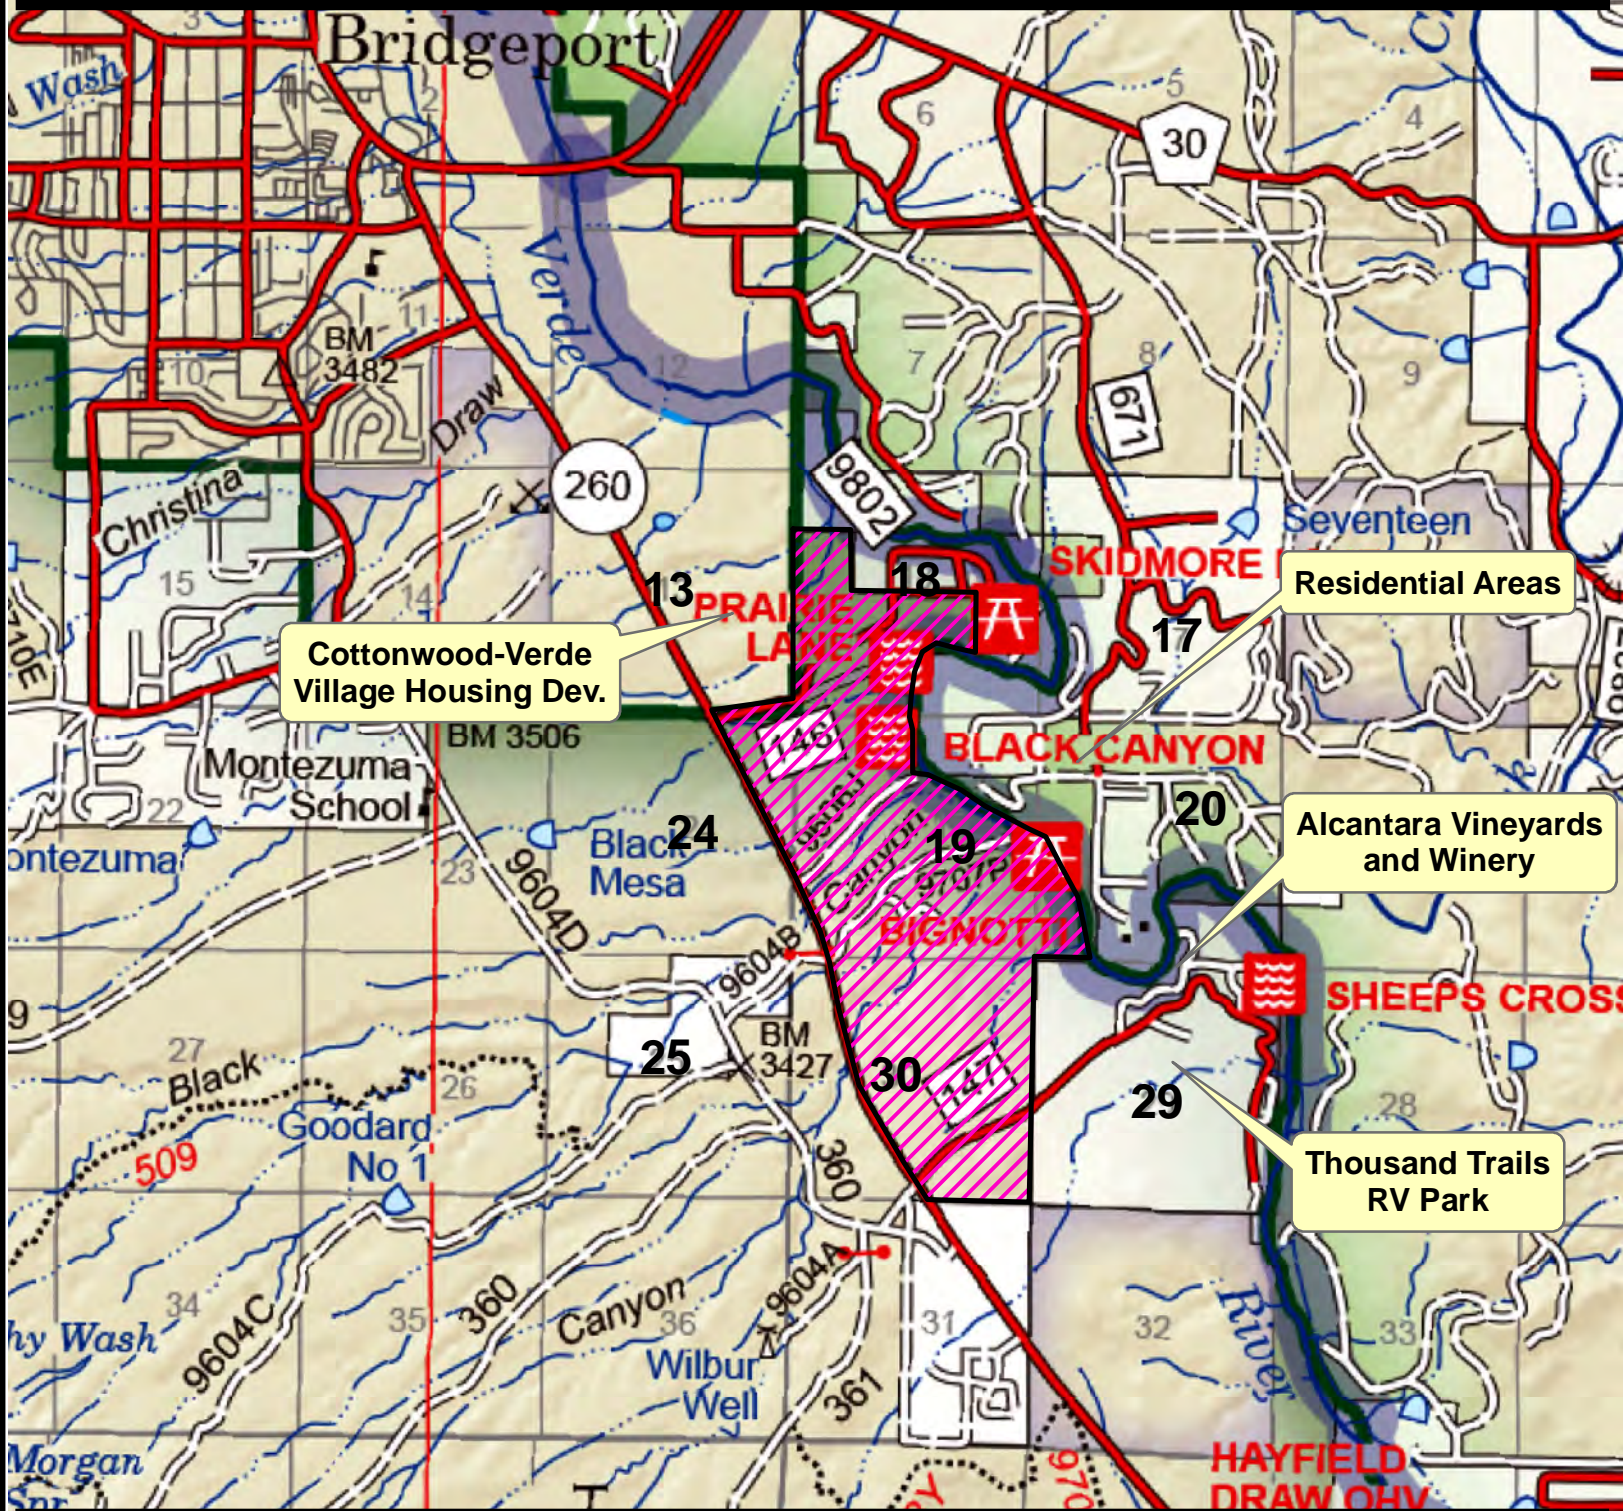

PRESCOTT NATIONAL FOREST SOUTHWEST REGION 3

Black Canyon Recreation Area Temporary Target Shooting Emergency Closure Exhibit A

Order # 03-09-05-24-02

Road, trail and area closure effects only National Forest System roads, trails and lands within the closure area on the Prescott National Forest. The closure does not apply to any non-National Forest System roads, trails or lands within the closure boundary.

 Described Area