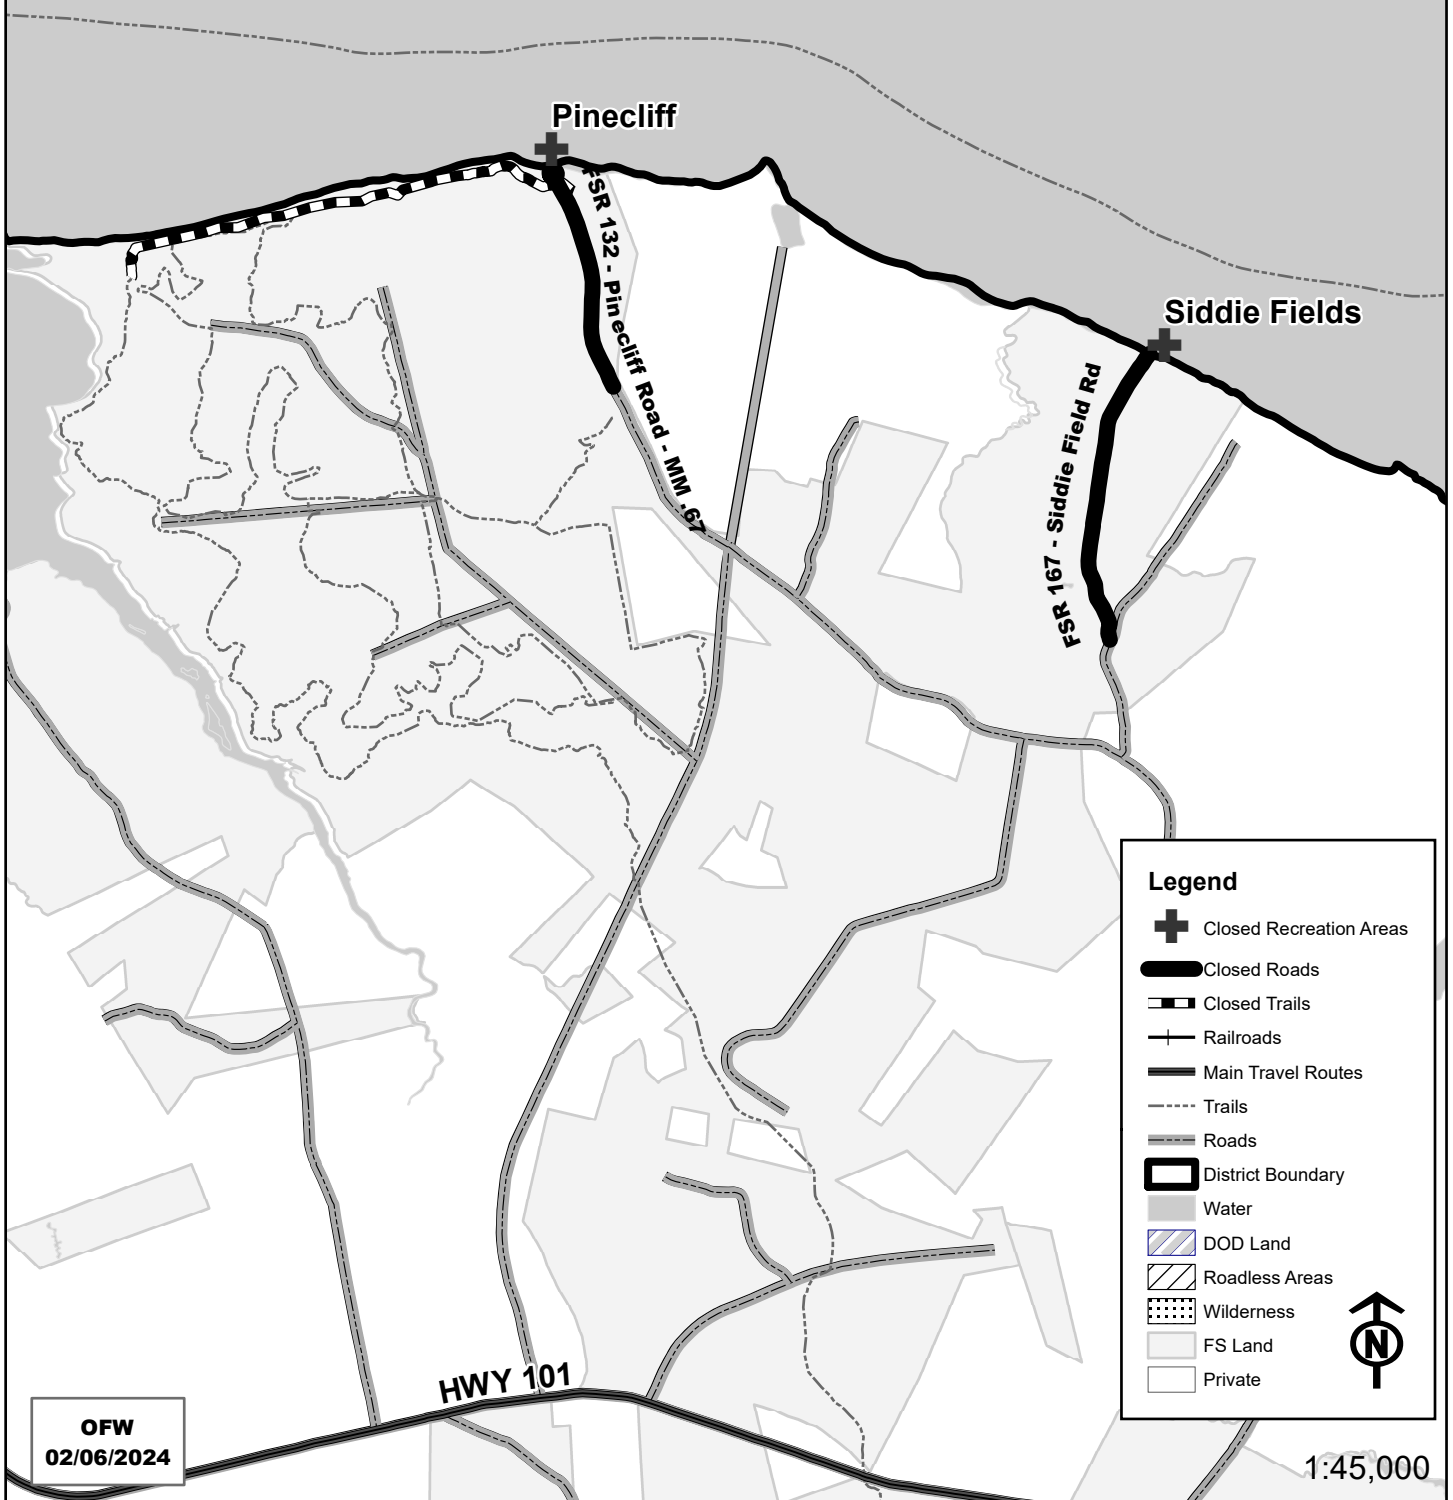

National Forest in North Carolina
Croatan National Forest
Closure Order - 08-11-08-24-174
FSR 167 - Siddie Fields Road
Siddie Fields Recreation Site
FSR 132 - Pinecliff Road - MM .67
Neusiok Trail from Pinecliff Recreation Area Trailhead
to posted Pinecliff Equestrian Trail Detour
Map 3 of 3

OFW
02/06/2024

1:45,000