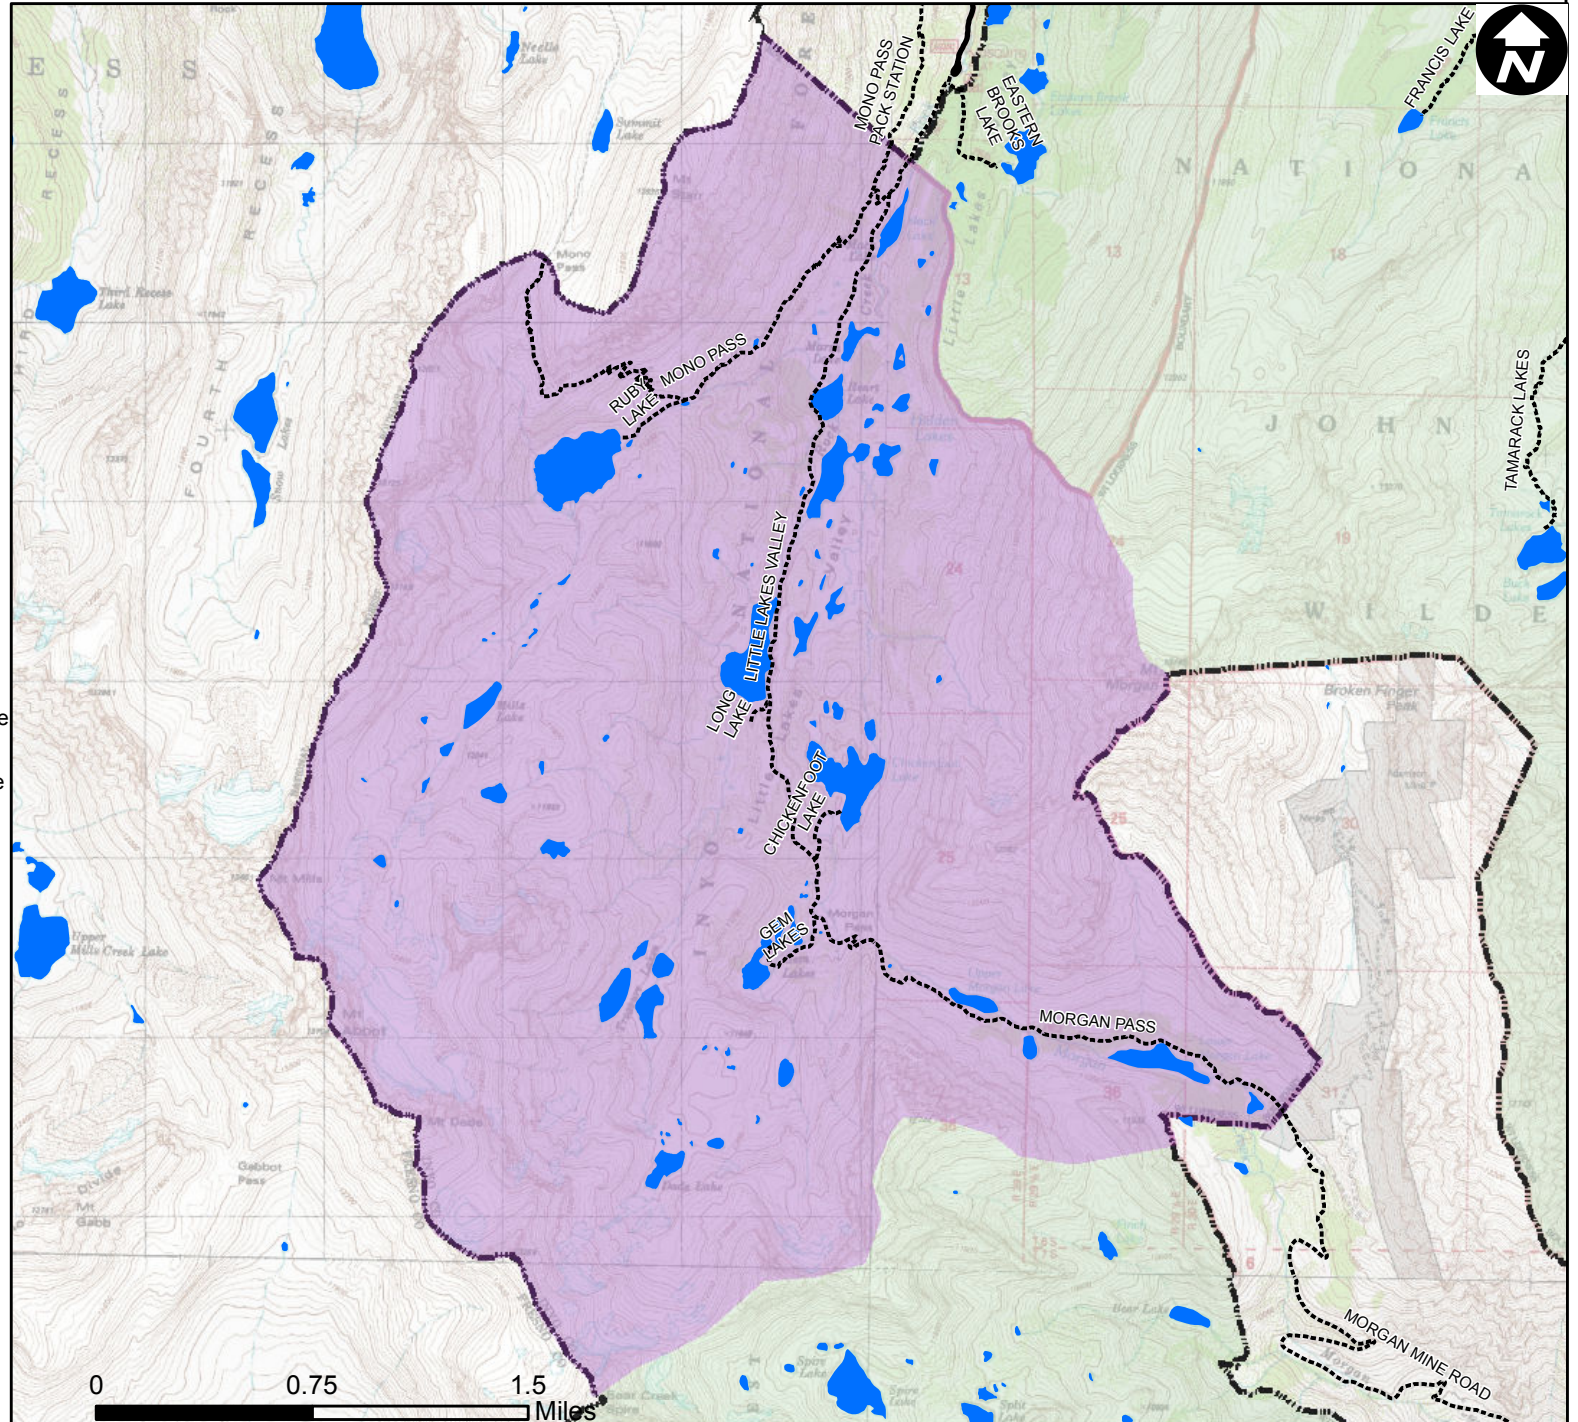

# Exhibit H: Little Lakes Valley Food & Refuse Storage Restriction Area

**Forest Order  
05-04-50-23-04  
Inyo National Forest  
Food & Refuse  
Storage Restrictions**

map location

## Legend

-  Inyo NF Wilderness
-  Forest System Trail
-  Containers designed to prevent access by bears are required