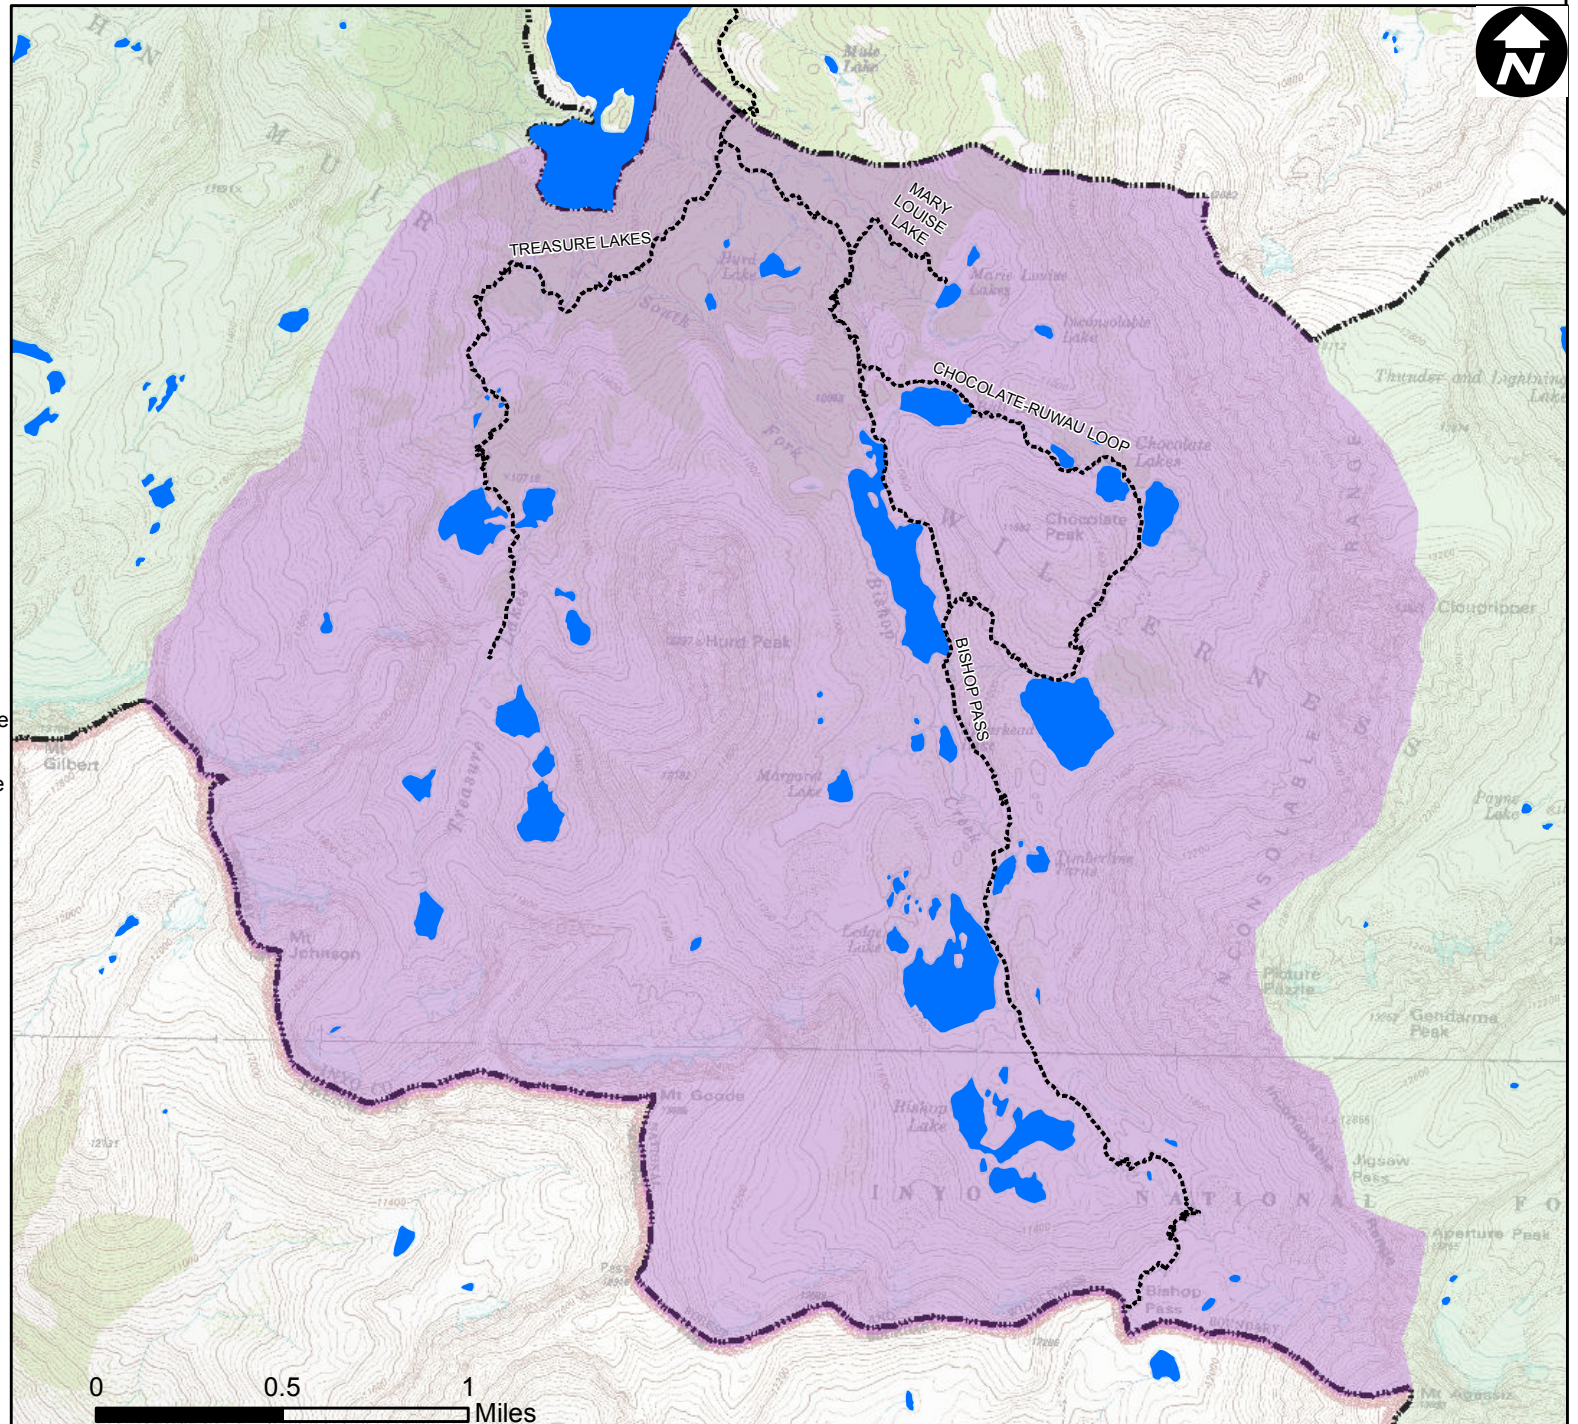

## Legend

-  Inyo NF Wilderness
-  Forest System Trail
-  Containers designed to prevent access by bears are required

# Exhibit C: Bishop Pass Food & Refuse Storage Restriction Area

**Forest Order  
05-04-50-23-04  
Inyo National Forest  
Food & Refuse  
Storage Restrictions**

map location