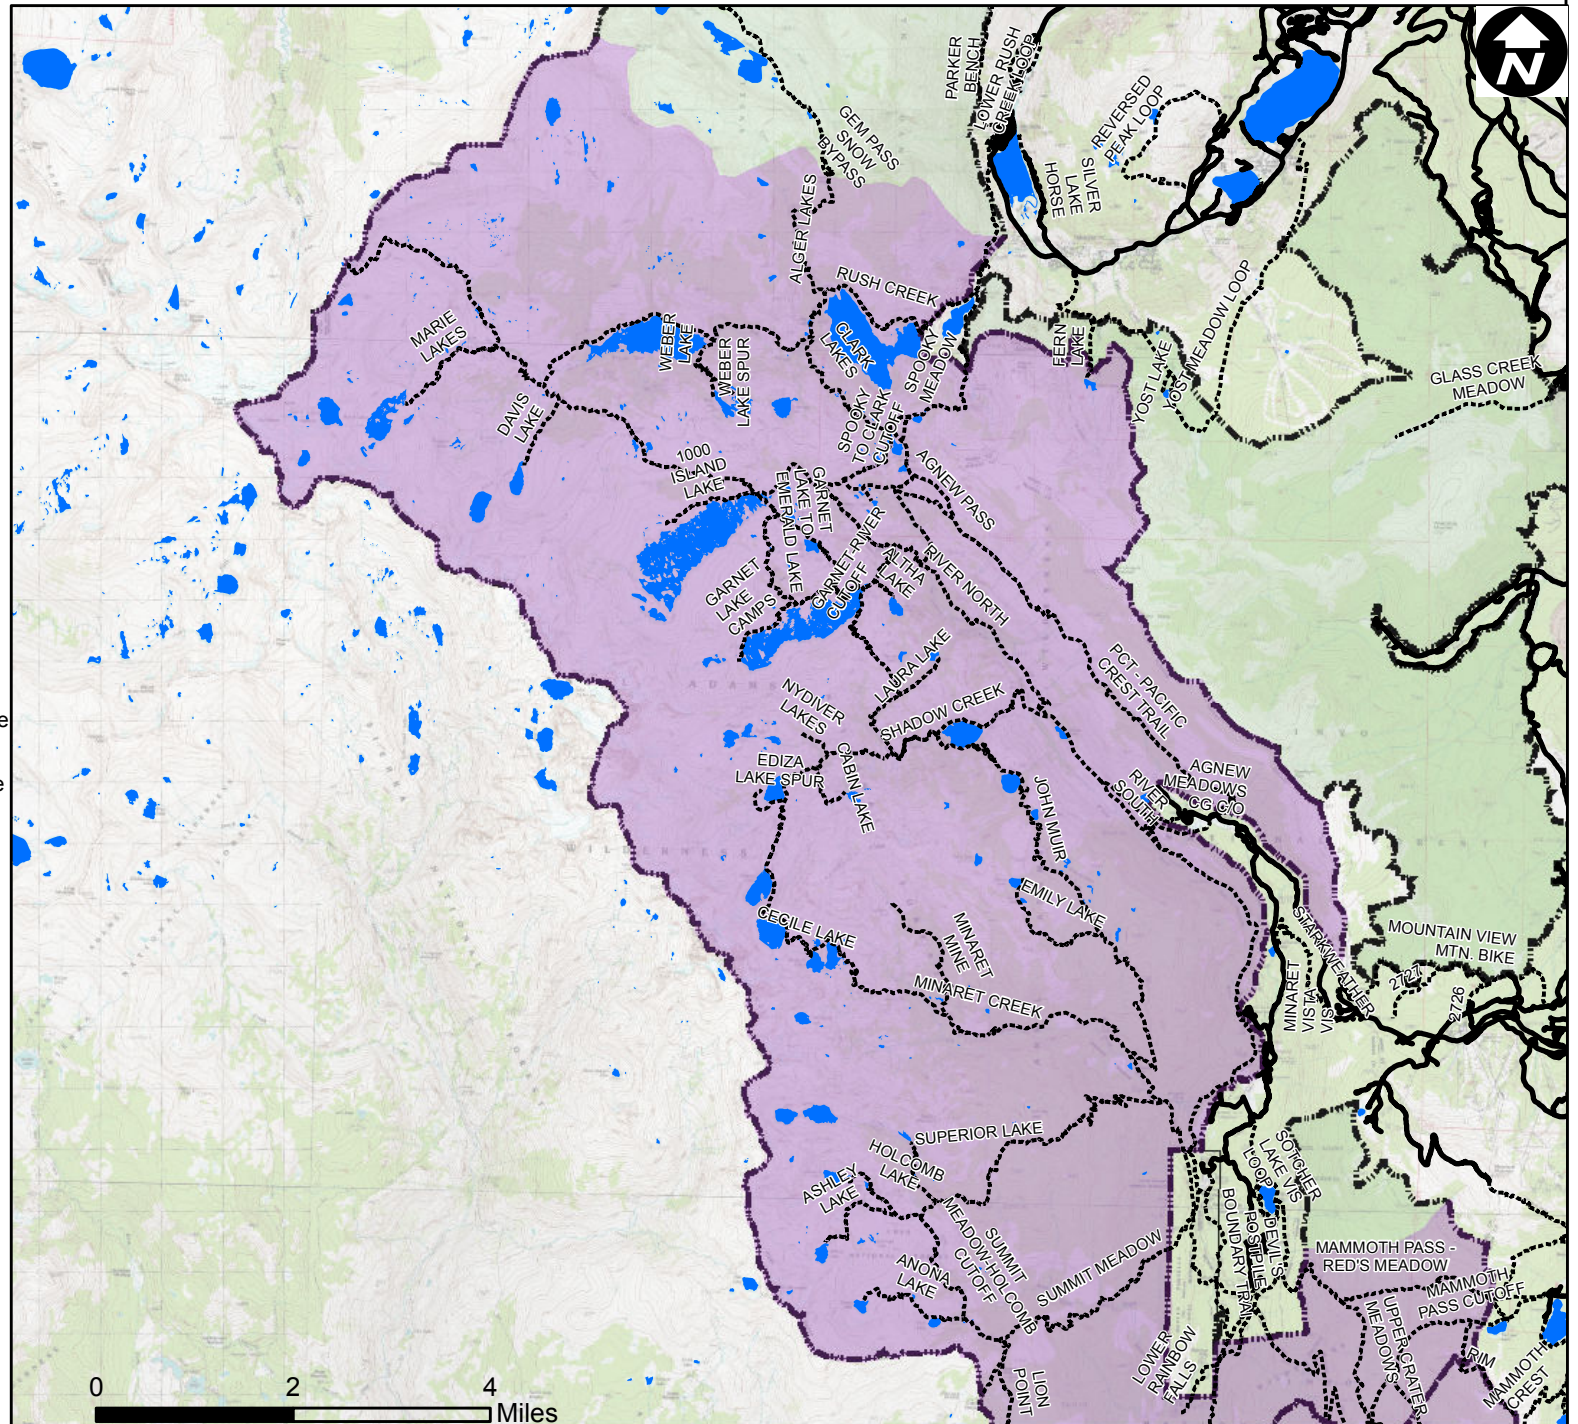

# Exhibit I: Mammoth Lakes - Rush Creek Food & Refuse Storage Restriction Area

**Forest Order  
05-04-50-23-04  
Inyo National Forest  
Food & Refuse  
Storage Restrictions**

map location

## Legend

-  Inyo NF Wilderness
-  Forest System Trail
-  Containers designed to prevent access by bears are required