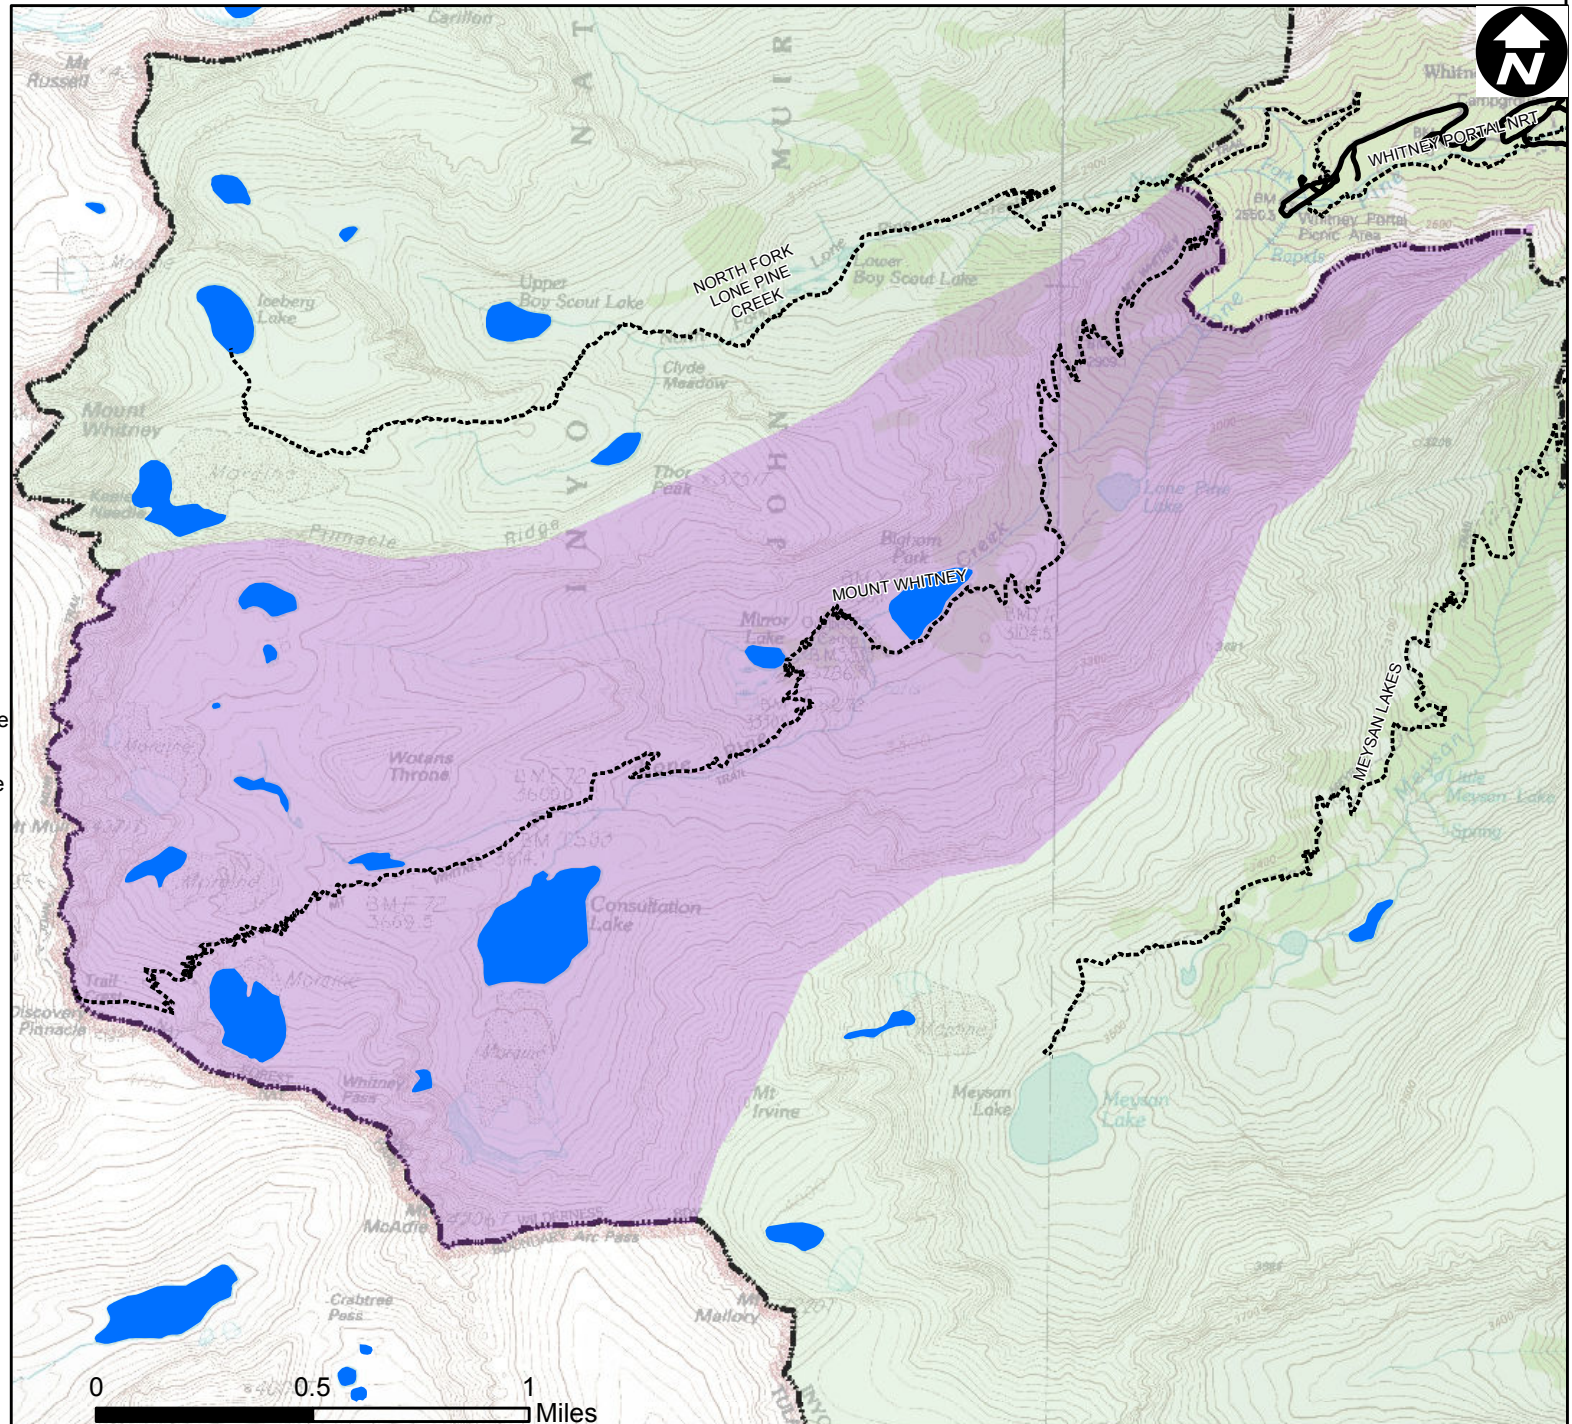

## Legend

-  Inyo NF Wilderness
-  Forest System Trail
-  Containers designed to prevent access by bears are required