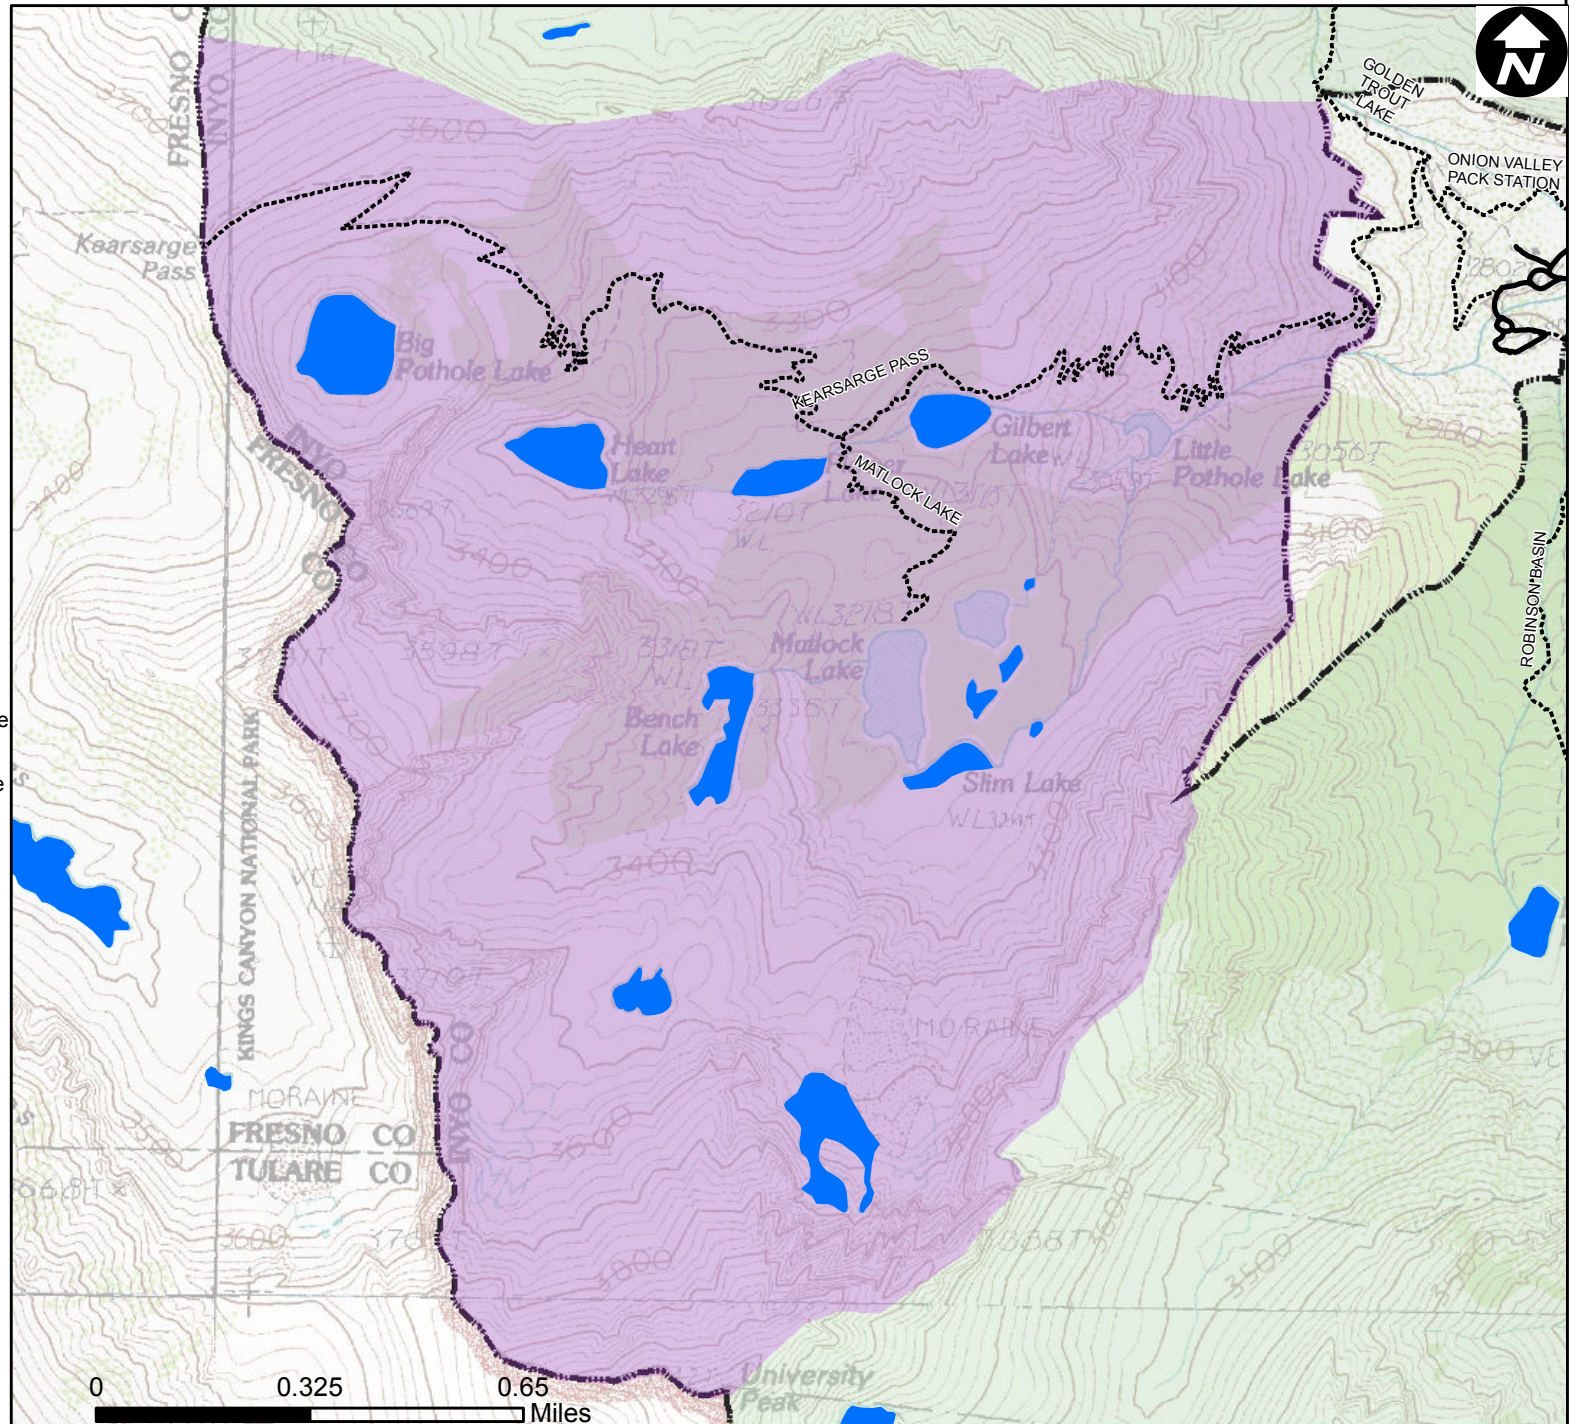

# Exhibit G: Kearsarge Pass Food & Refuse Storage Restriction Area

**Forest Order  
05-04-50-23-04  
Inyo National Forest  
Food & Refuse  
Storage Restrictions**

map location

## Legend

-  Inyo NF Wilderness
-  Forest System Trail
-  Containers designed to prevent access by bears are required