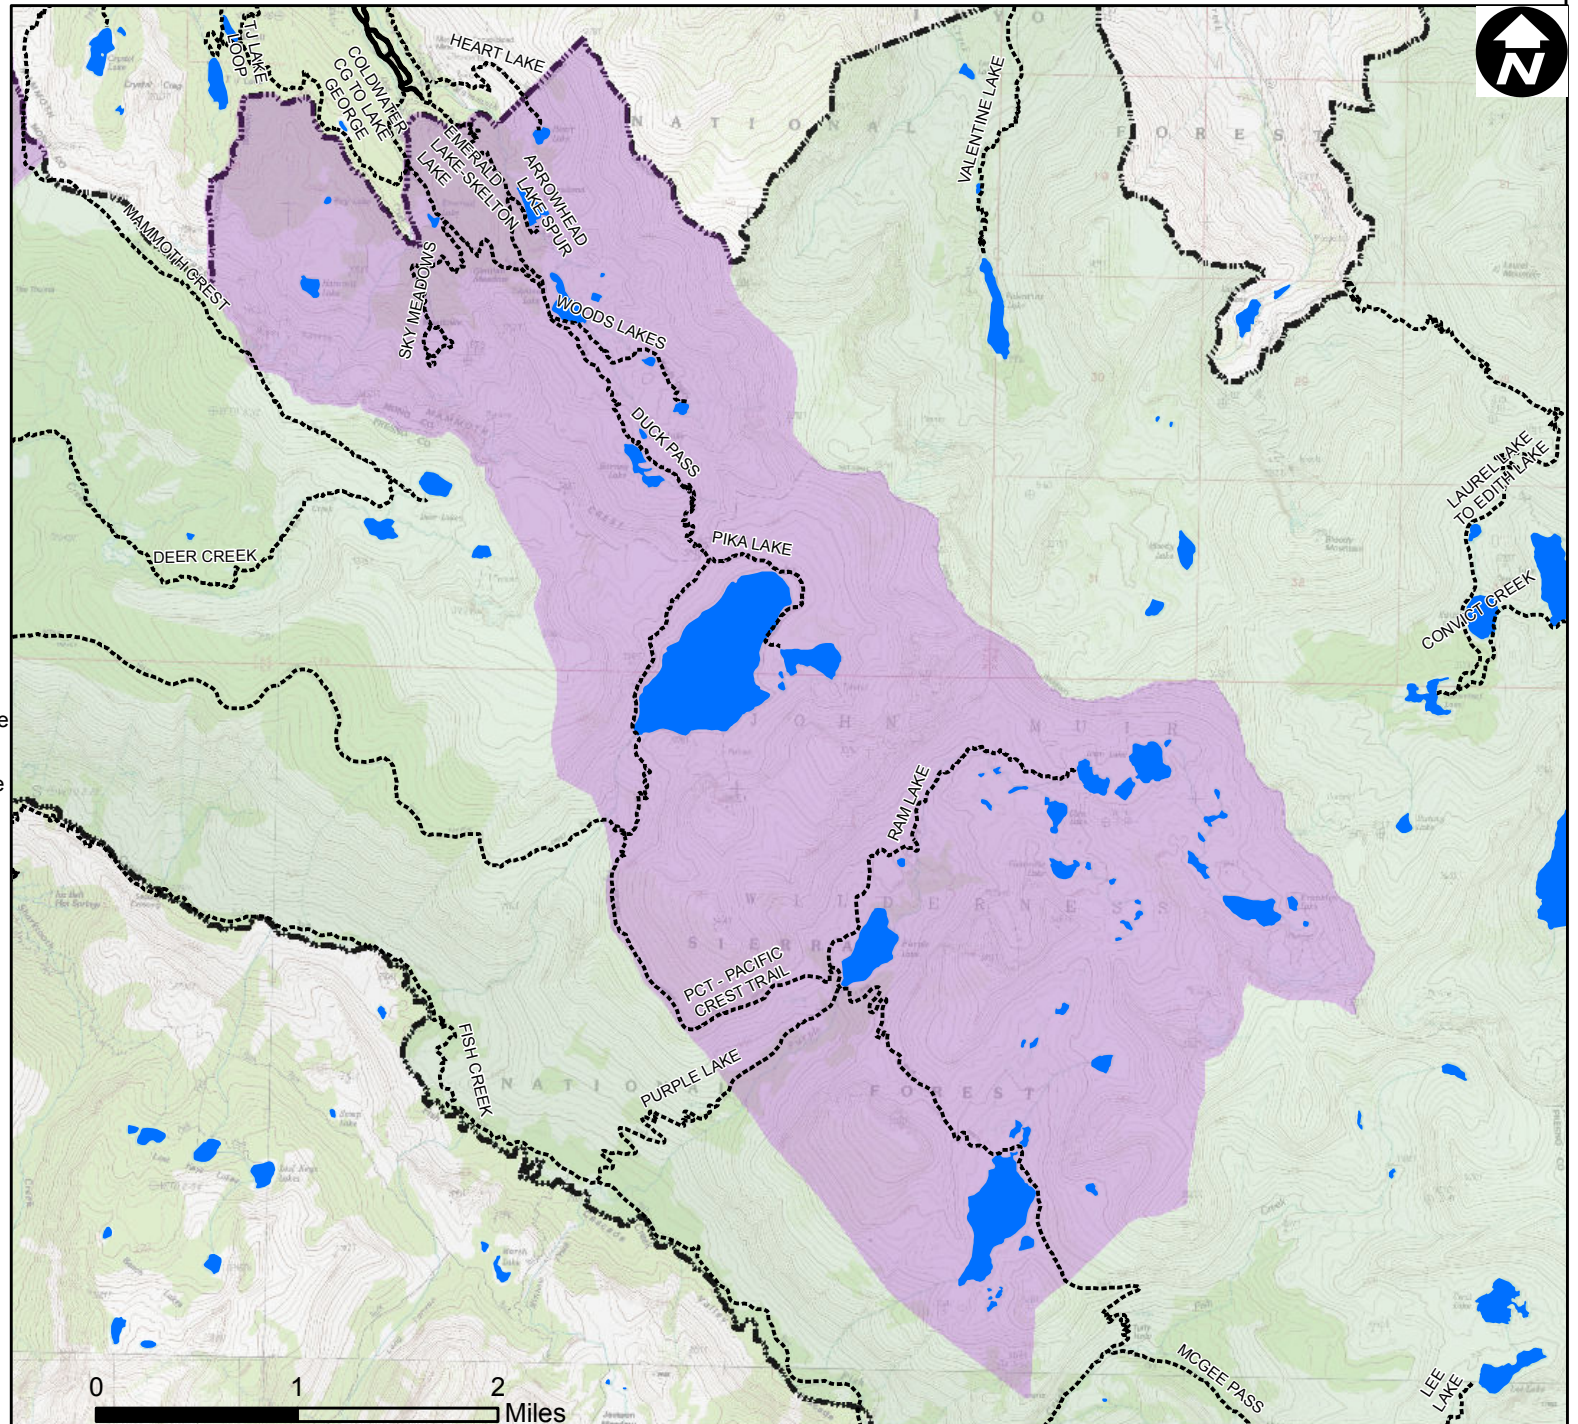

# Exhibit E: Duck Pass - Purple Lake Food & Refuse Storage Restriction Area

**Forest Order  
05-04-50-23-04  
Inyo National Forest  
Food & Refuse  
Storage Restrictions**

map location

## Legend

-  Inyo NF Wilderness
-  Forest System Trail
-  Containers designed to prevent access by bears are required