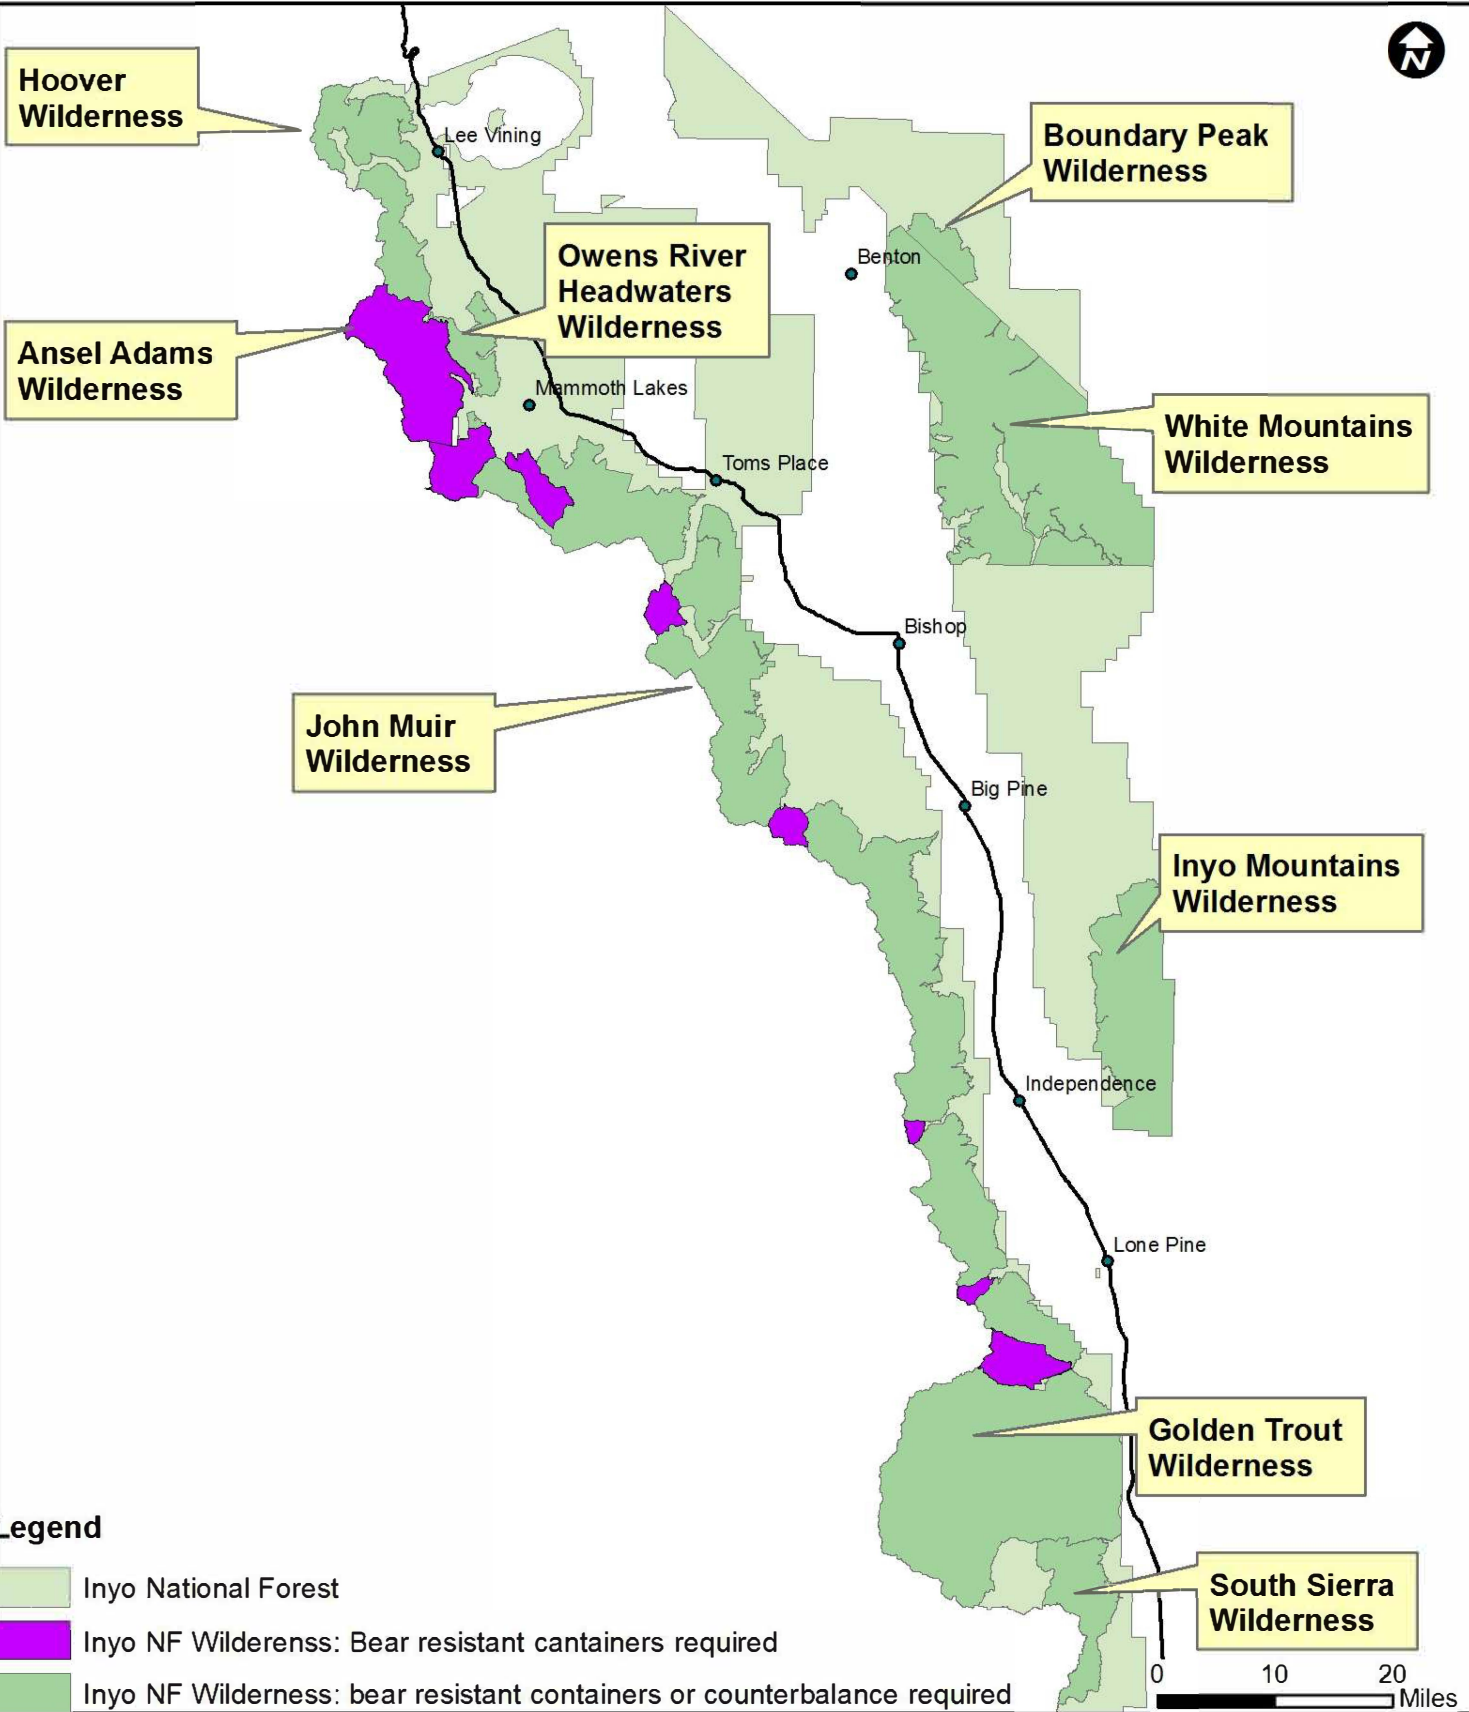

Forest Order 05-04-50-23-04
Inyo National Forest
Food and Refuse Storage Restriction Areas
Exhibit B