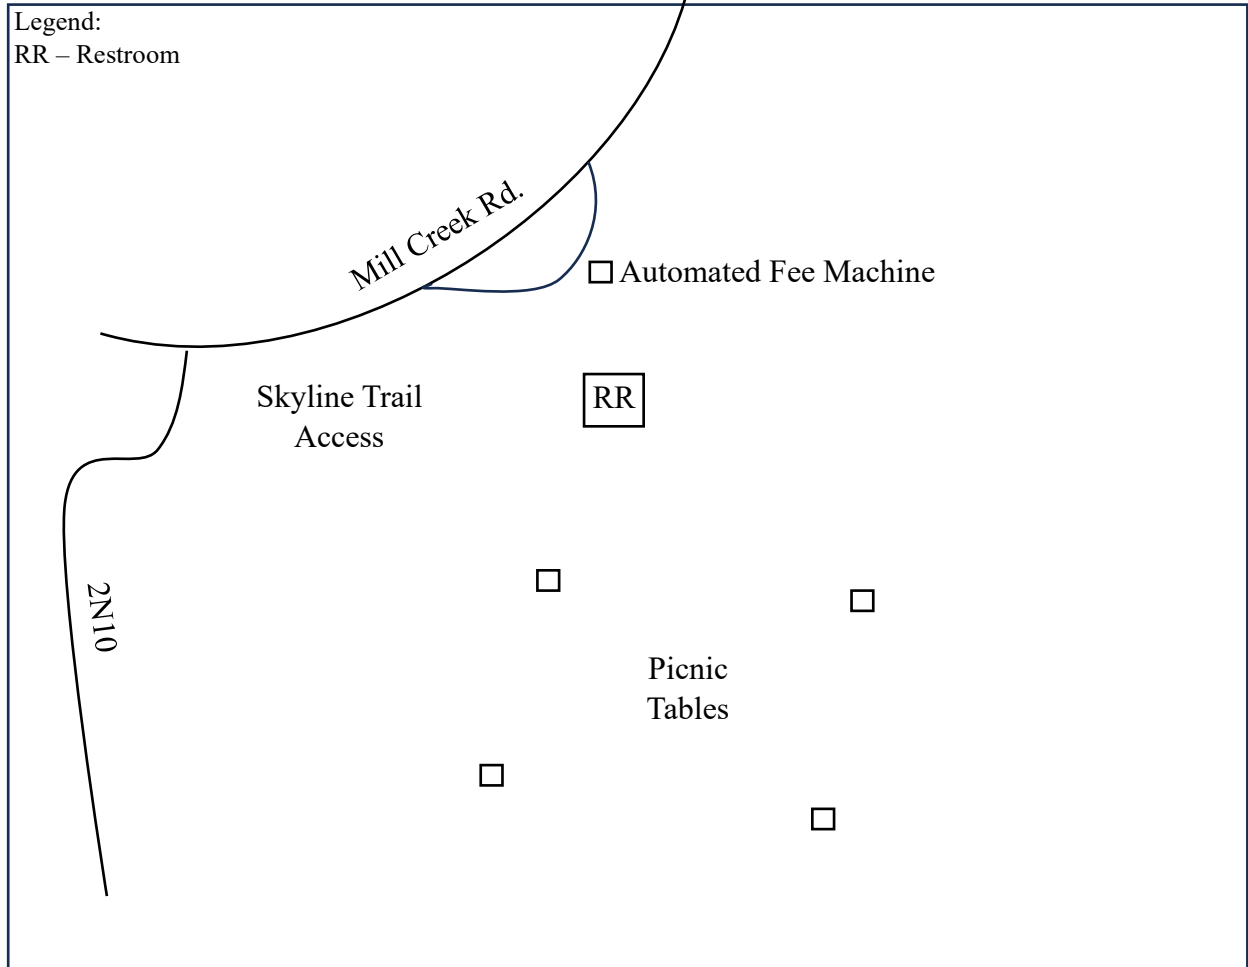

- Double Site \$15
- Single Site \$10
- Restrooms
- Accessible
- Dumpster
- Water Spouts
- Site Number

Appendix 2
Maps of Developed Recreation
Sites Mountaintop Ranger District

Aspen Glen Picnic Area

Barton Flats Campground

Buttercup Group camp

Hwy 18 Big Bear Blvd

Summit Blvd

Snow Summit Resort

Pine Knot Family
Campground

Tent area

Coon Creek Cabin Group Campground

Council Camp Group Campground

Grays Peak Group Campground

Gray's Peak Trailhead & Grout Bay Picnic Site

Green Spot Equestrian Group

Green Valley Campground

Hanna Flats Campground

Heart Bar Campground

Skyline Group Camp

Heart Bar & Wild Horse Equestrian Campgrounds

South Fork Campground

Tanglewood Group Camp

Tent Peg Group Campground