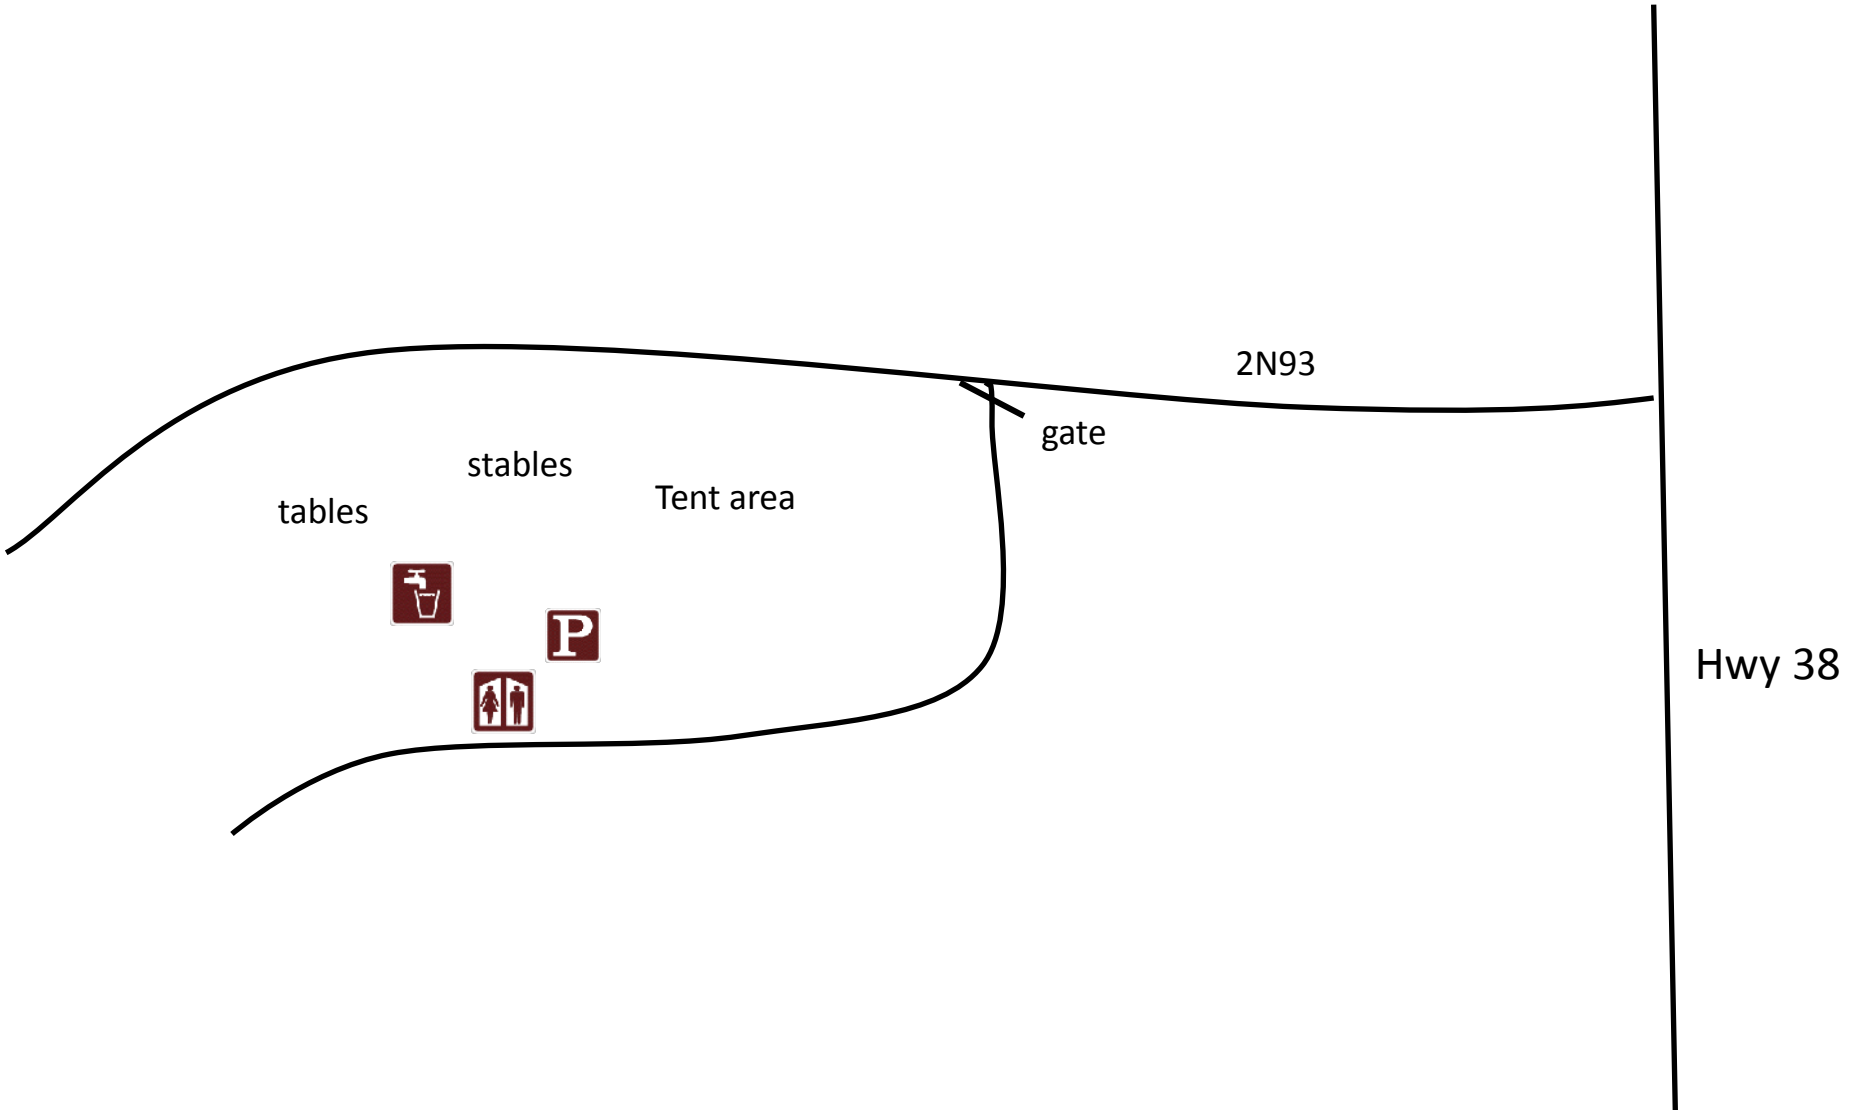

Buttercup Group camp

Hwy 18 Big Bear Blvd

Summit Blvd

Snow Summit Resort

Pine Knot Family
Campground

Tent area

Coon Creek Cabin Group Campground

Council Camp Group Campground

Crab Flats Campground

Deer Group Camp #70172

2N17

2N08

Tent area
Fire pit

2N10

Dogwood Campground

Grayback Amphitheatre

Grays Peak Group Campground

Gray's Peak Trailhead & Grout Bay Picnic Site

Green Spot Equestrian Group

Green Valley Campground

Hanna Flats Campground

Heart Bar Campground

Skyline Group Camp

Heart Bar & Wild Horse Equestrian Campgrounds

Holcomb Valley Campground

Ironwood Group Camp

3N97

3N14

Tent area

Jenks Lake Recreation Area

Juniper Springs Group

2N109