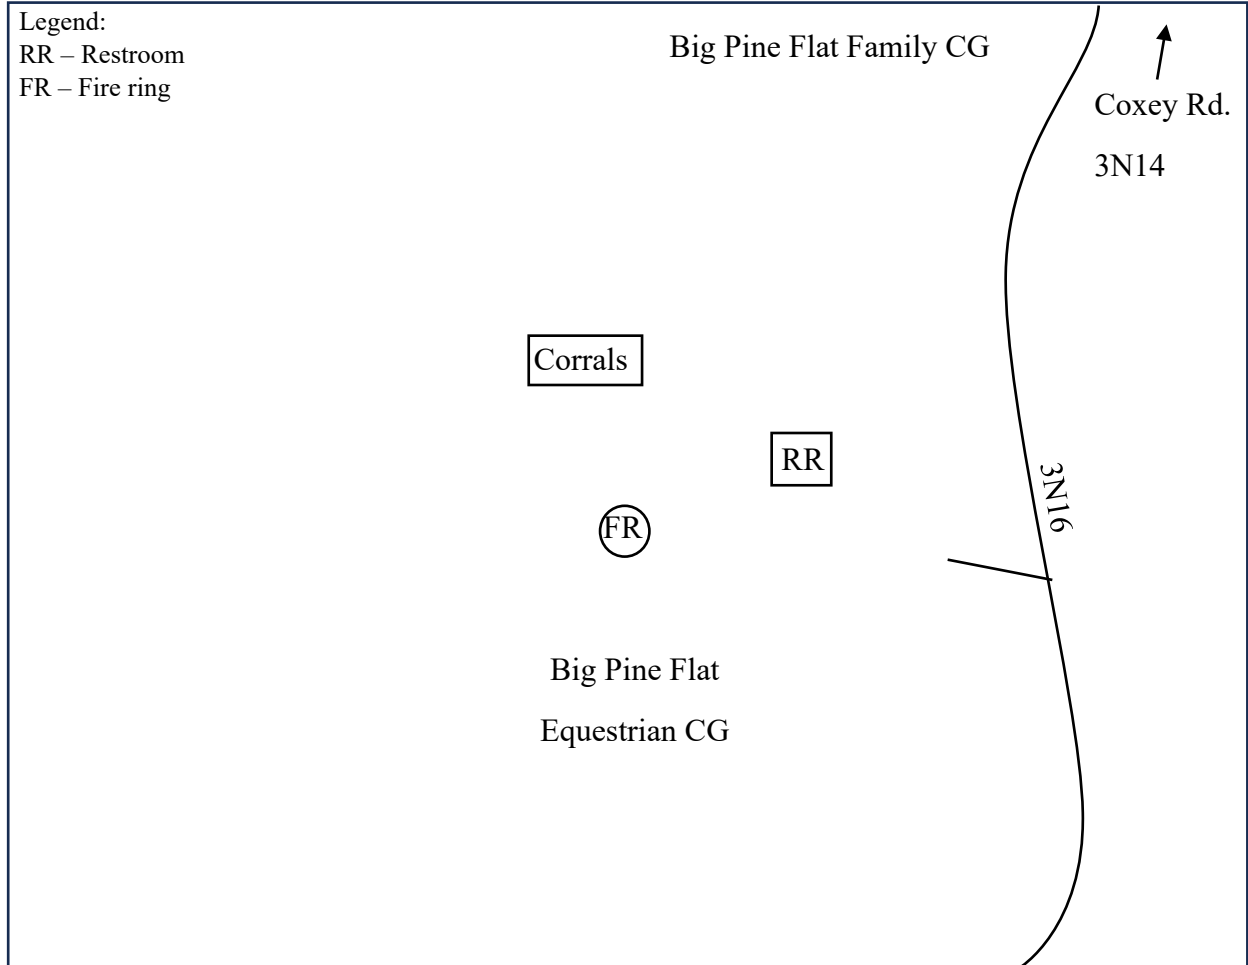

Appendix 1
Vicinity Maps

Appendix 2
Maps of Developed Recreation
Sites Front Country Ranger
District

San Bernardino National Forest

Applewhite Campground

Upper Loop
Sites 1 - 13

Lower Loop
Sites 14 - 42

Legend

- Double Site \$15
- Single Site \$10
- Restrooms
- Accessible
- Dumpster
- Water Spouts
- Site Number

Appendix 2
Maps of Developed Recreation
Sites Mountaintop Ranger District

Aspen Glen Picnic Area

Barton Flats Campground

Big Pine Equestrian Group Campground

Big Pine Flats Campground

Boulder group Camp #70170

Tent area
Fire ring

2N10B

2N10 Mill Creek Rd

Bluff Mesa Group Camp #70169

Tent area
And fire ring

Buttercup Group camp

Hwy 18 Big Bear Blvd

Summit Blvd

Snow Summit Resort

Pine Knot Family
Campground

Tent area

Coon Creek Cabin Group Campground

Council Camp Group Campground