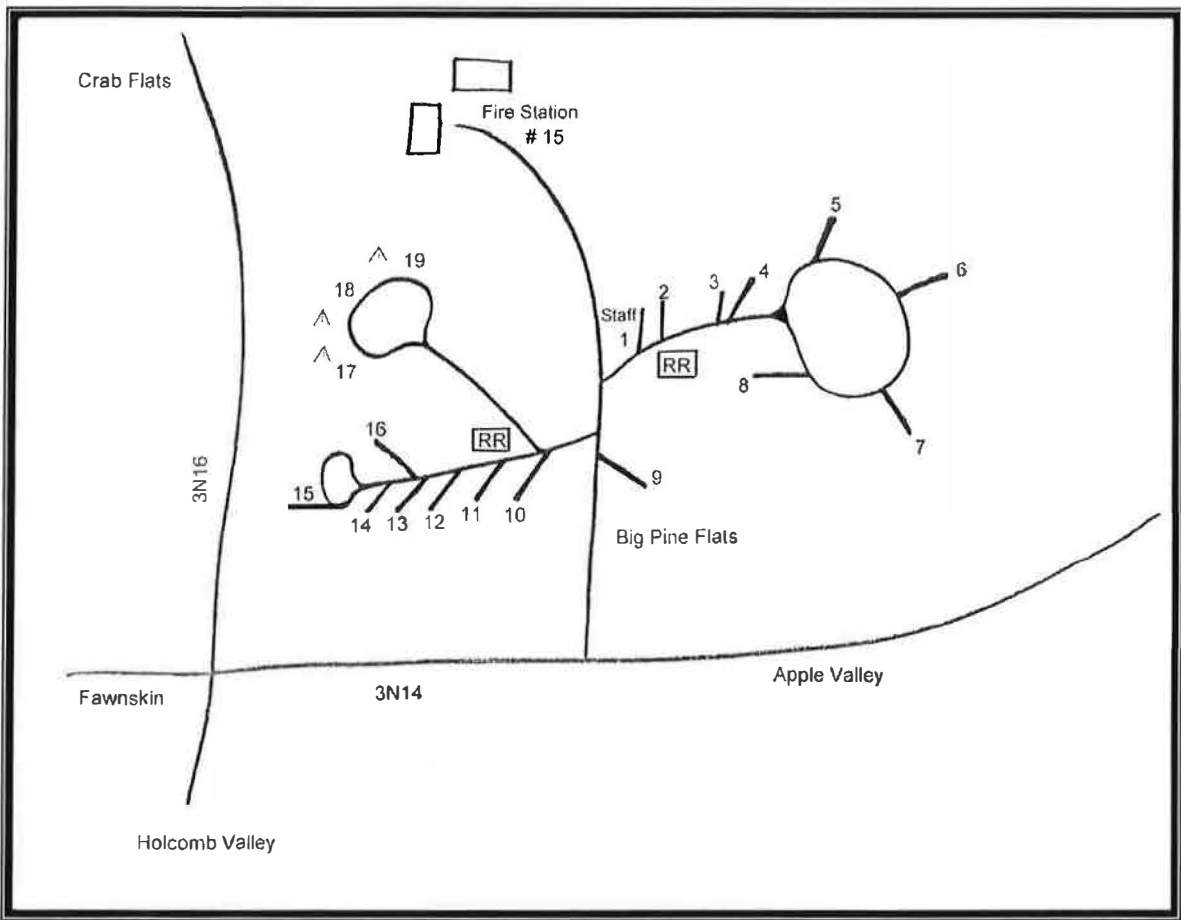

- Double Site \$15
- Single Site \$10
- Restrooms
- Accessible
- Dumpster
- Water Spouts
- Site Number

Appendix 2
Maps of Developed Recreation
Sites Mountaintop Ranger District

Aspen Glen Picnic Area

Barton Flats Campground

Big Pine Equestrian Group Campground

Big Pine Flats Campground

Boulder group Camp #70170

Tent area
Fire ring

2N10B

2N10 Mill Creek Rd

Bluff Mesa Group Camp #70169

Tent area
And fire ring

Buttercup Group camp

Hwy 18 Big Bear Blvd

Summit Blvd

Snow Summit Resort

Pine Knot Family
Campground

Tent area

Coon Creek Cabin Group Campground

Council Camp Group Campground

South Fork Campground

Tanglewood Group Camp

Tent Peg Group Campground