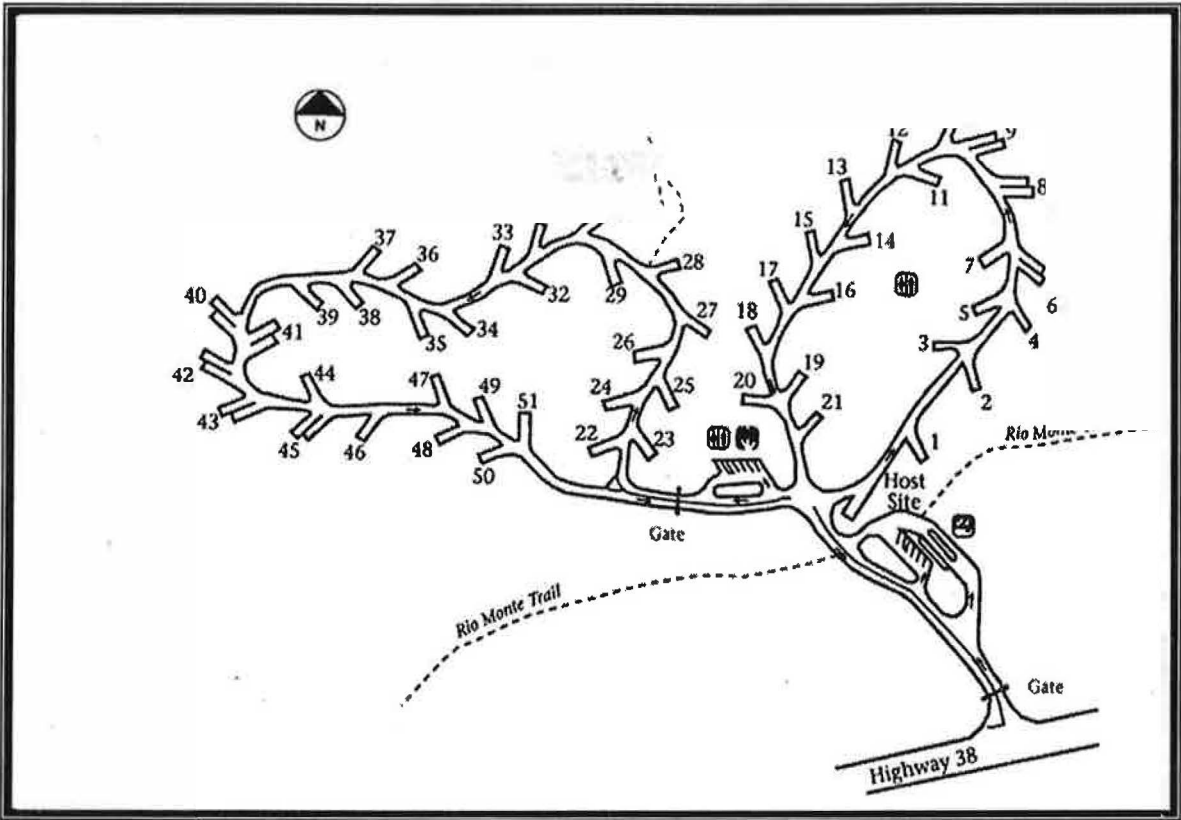

- Double Site \$15
- Single Site \$10
- Restrooms
- Accessible
- Dumpster
- Water Spouts
- Site Number

Appendix 2
Maps of Developed Recreation
Sites Mountaintop Ranger District

Aspen Glen Picnic Area

Barton Flats Campground

Buttercup Group camp

Hwy 18 Big Bear Blvd

Summit Blvd

Snow Summit Resort

Pine Knot Family
Campground

Tent area

Coon Creek Cabin Group Campground

Council Camp Group Campground

South Fork Campground

Tanglewood Group Camp

Tent Peg Group Campground