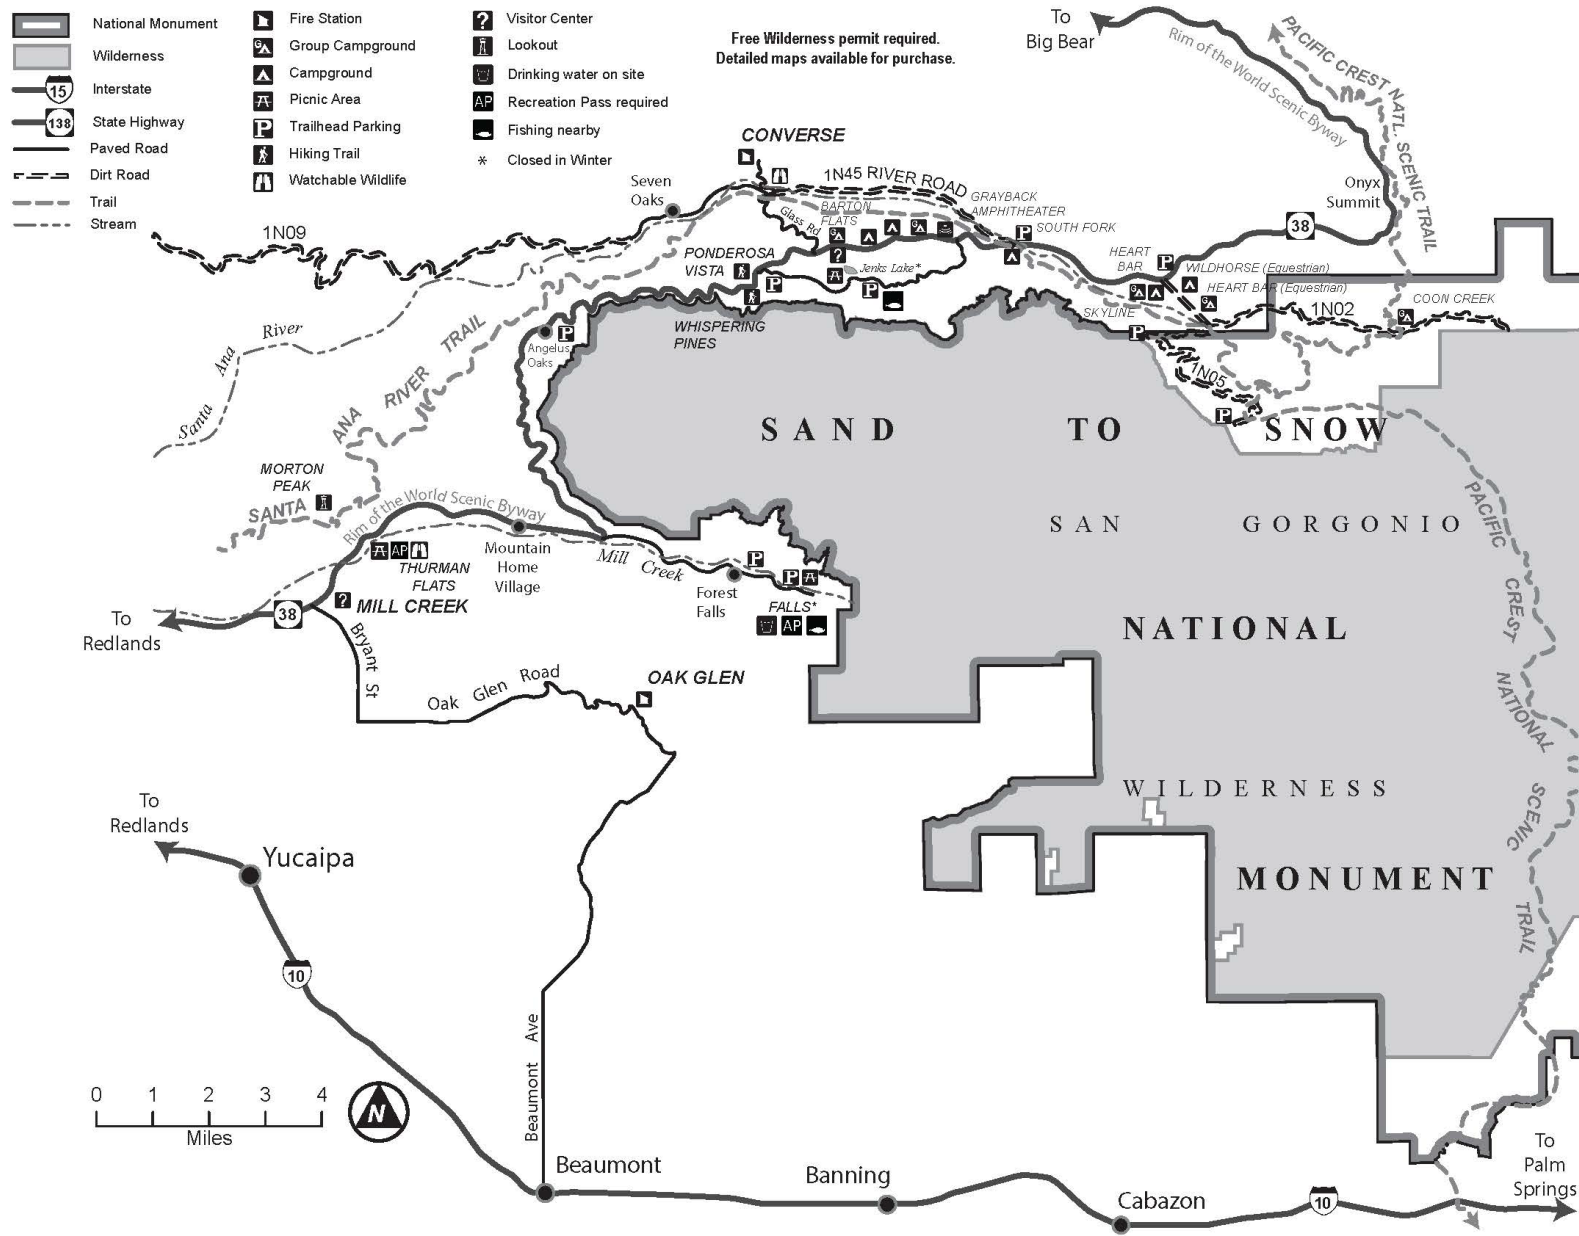

Appendix 1
Vicinity Maps

Appendix 2
Maps of Developed Recreation
Sites Front Country Ranger
District

San Bernardino National Forest

Applewhite Campground

Upper Loop
Sites 1 - 13

Lower Loop
Sites 14 - 42

Legend

Buttercup Group camp

Hwy 18 Big Bear Blvd

Summit Blvd

Snow Summit Resort

Pine Knot Family
Campground

Tent area

Coon Creek Cabin Group Campground

Council Camp Group Campground

Grays Peak Group Campground

Gray's Peak Trailhead & Grout Bay Picnic Site

Green Spot Equestrian Group

Green Valley Campground

Hanna Flats Campground

Heart Bar Campground

Skyline Group Camp

Heart Bar & Wild Horse Equestrian Campgrounds

South Fork Campground

Tanglewood Group Camp

Tent Peg Group Campground