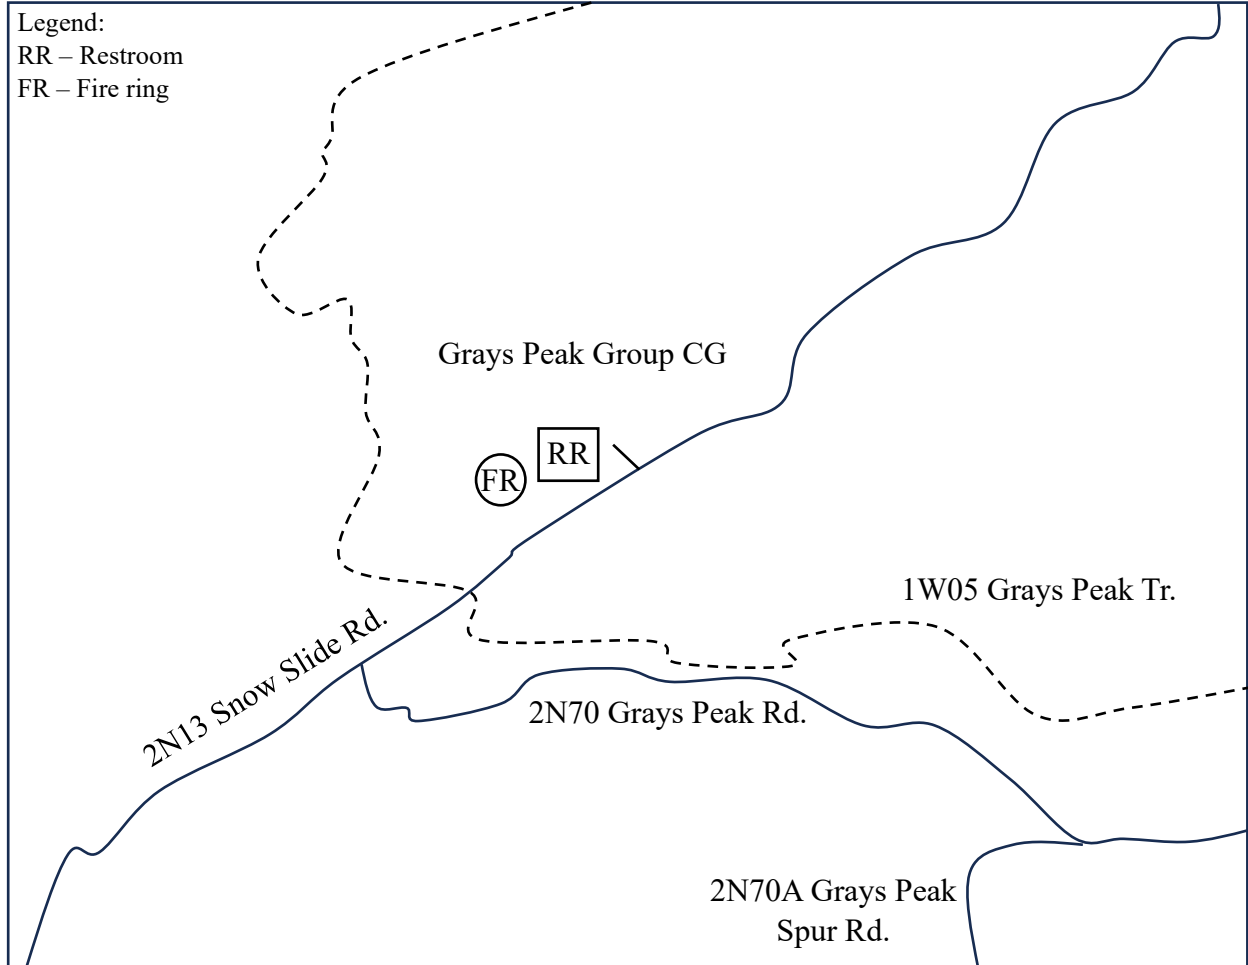

Buttercup Group camp

Hwy 18 Big Bear Blvd

Summit Blvd

Snow Summit Resort

Pine Knot Family
Campground

Tent area

Coon Creek Cabin Group Campground

Council Camp Group Campground

Crab Flats Campground

Deer Group Camp #70172

2N17

2N08

Tent area
Fire pit

2N10

Dogwood Campground

Grayback Amphitheatre

Grays Peak Group Campground

Gray's Peak Trailhead & Grout Bay Picnic Site

Green Spot Equestrian Group

Green Valley Campground

Hanna Flats Campground

Heart Bar Campground

Skyline Group Camp

Heart Bar & Wild Horse Equestrian Campgrounds

Holcomb Valley Campground

Ironwood Group Camp

3N97

3N14

Tent area

Jenks Lake Recreation Area

Juniper Springs Group

2N109