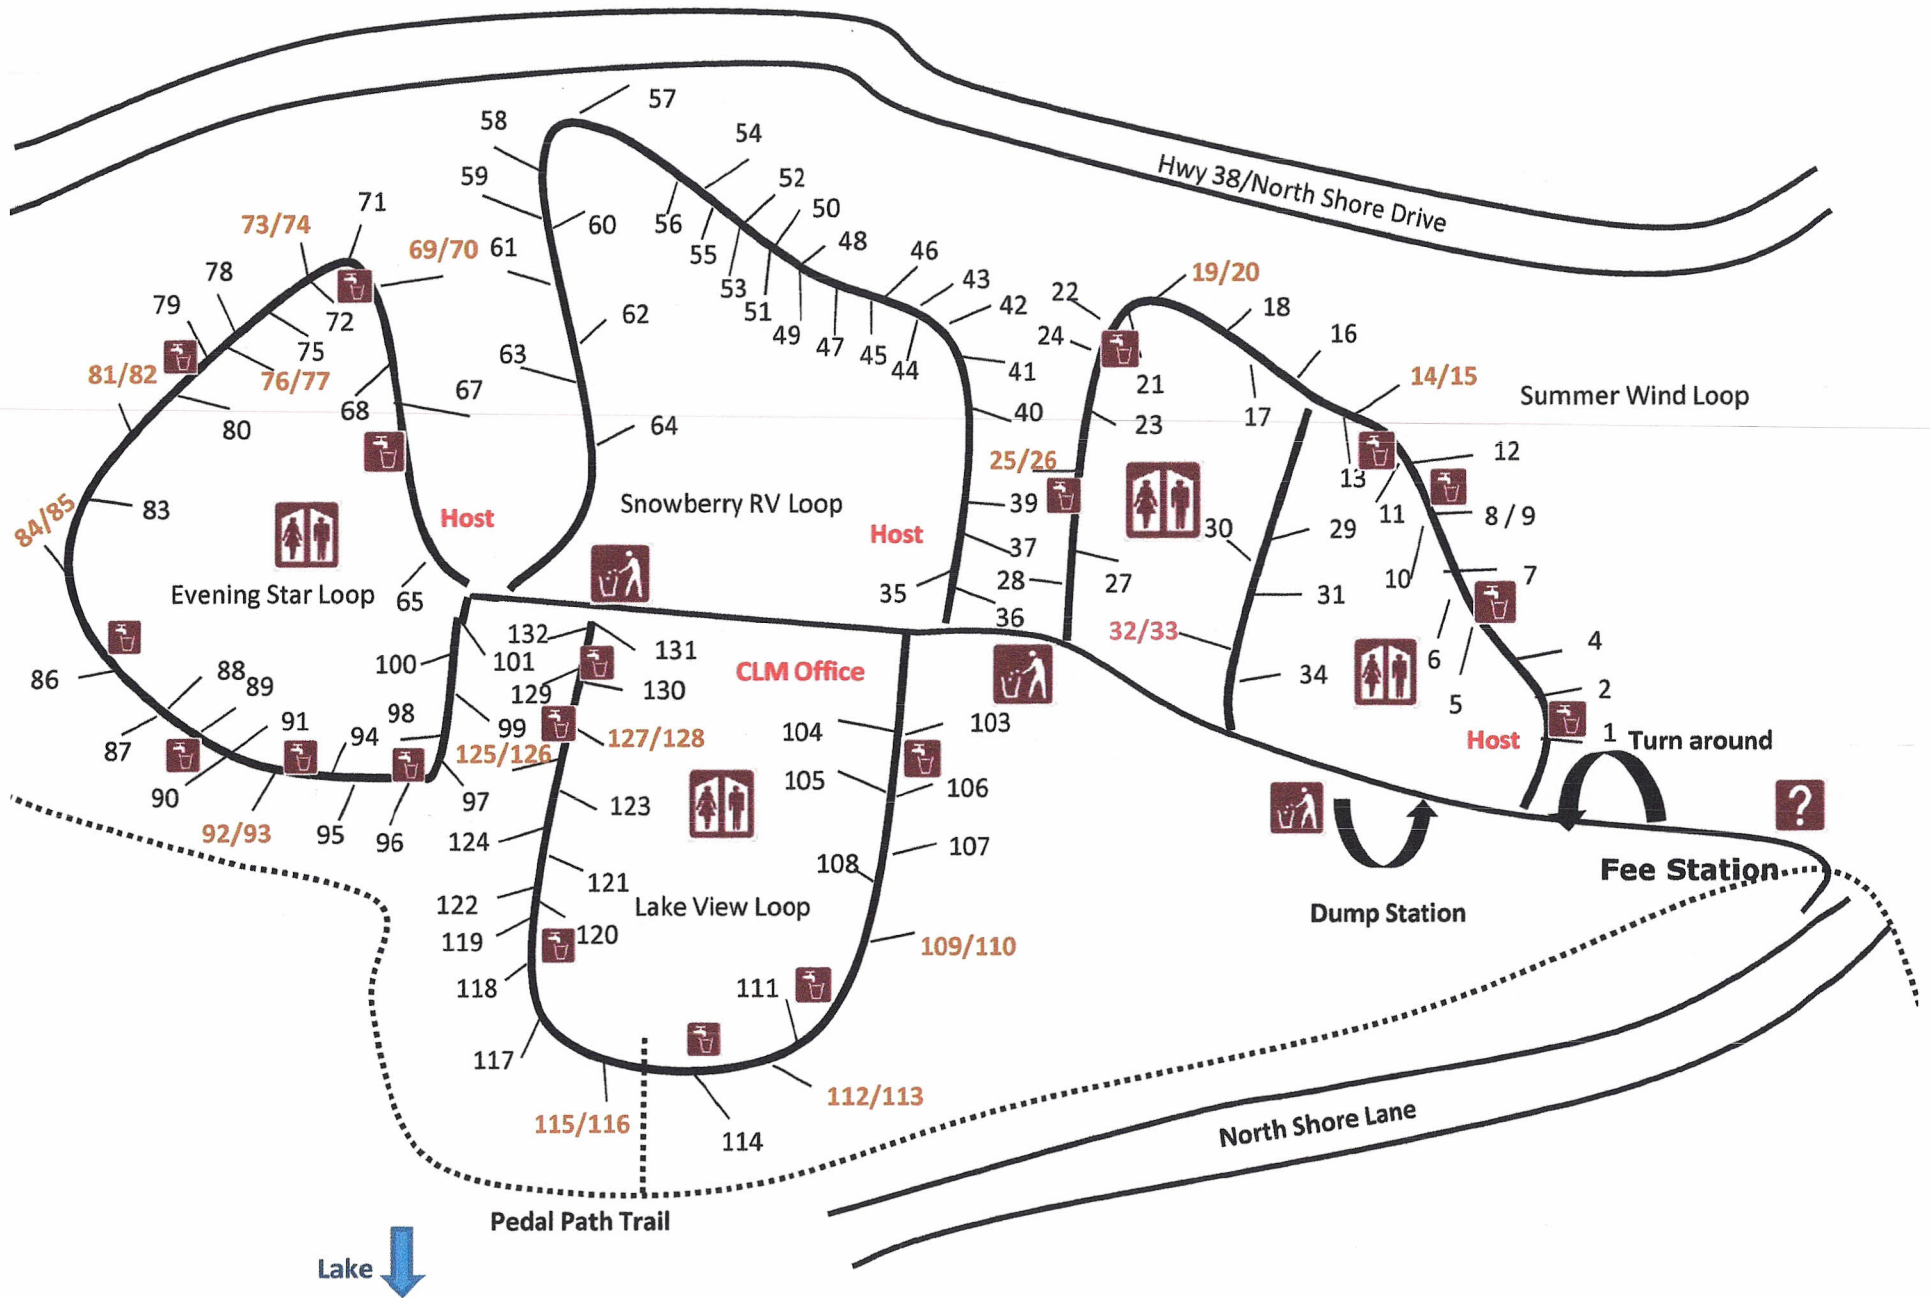

Grays Peak Group Campground

Gray's Peak Trailhead & Grout Bay Picnic Site

Green Spot Equestrian Group

Green Valley Campground

Hanna Flats Campground

Heart Bar Campground

Skyline Group Camp

Heart Bar & Wild Horse Equestrian Campgrounds

Holcomb Valley Campground

Ironwood Group Camp

3N97

3N14

Tent area

Jenks Lake Recreation Area

Juniper Springs Group

2N109

2N64Y

Lobo & Oso Group Campgrounds

Meadows Edge Picnic Area

North Shore Campground

Pine Knot Campground

San Gorgonio Campground

Serrano Campground #70533

Shady Cove Group Camp

South Fork Campground

Tanglewood Group Camp

Tent Peg Group Campground