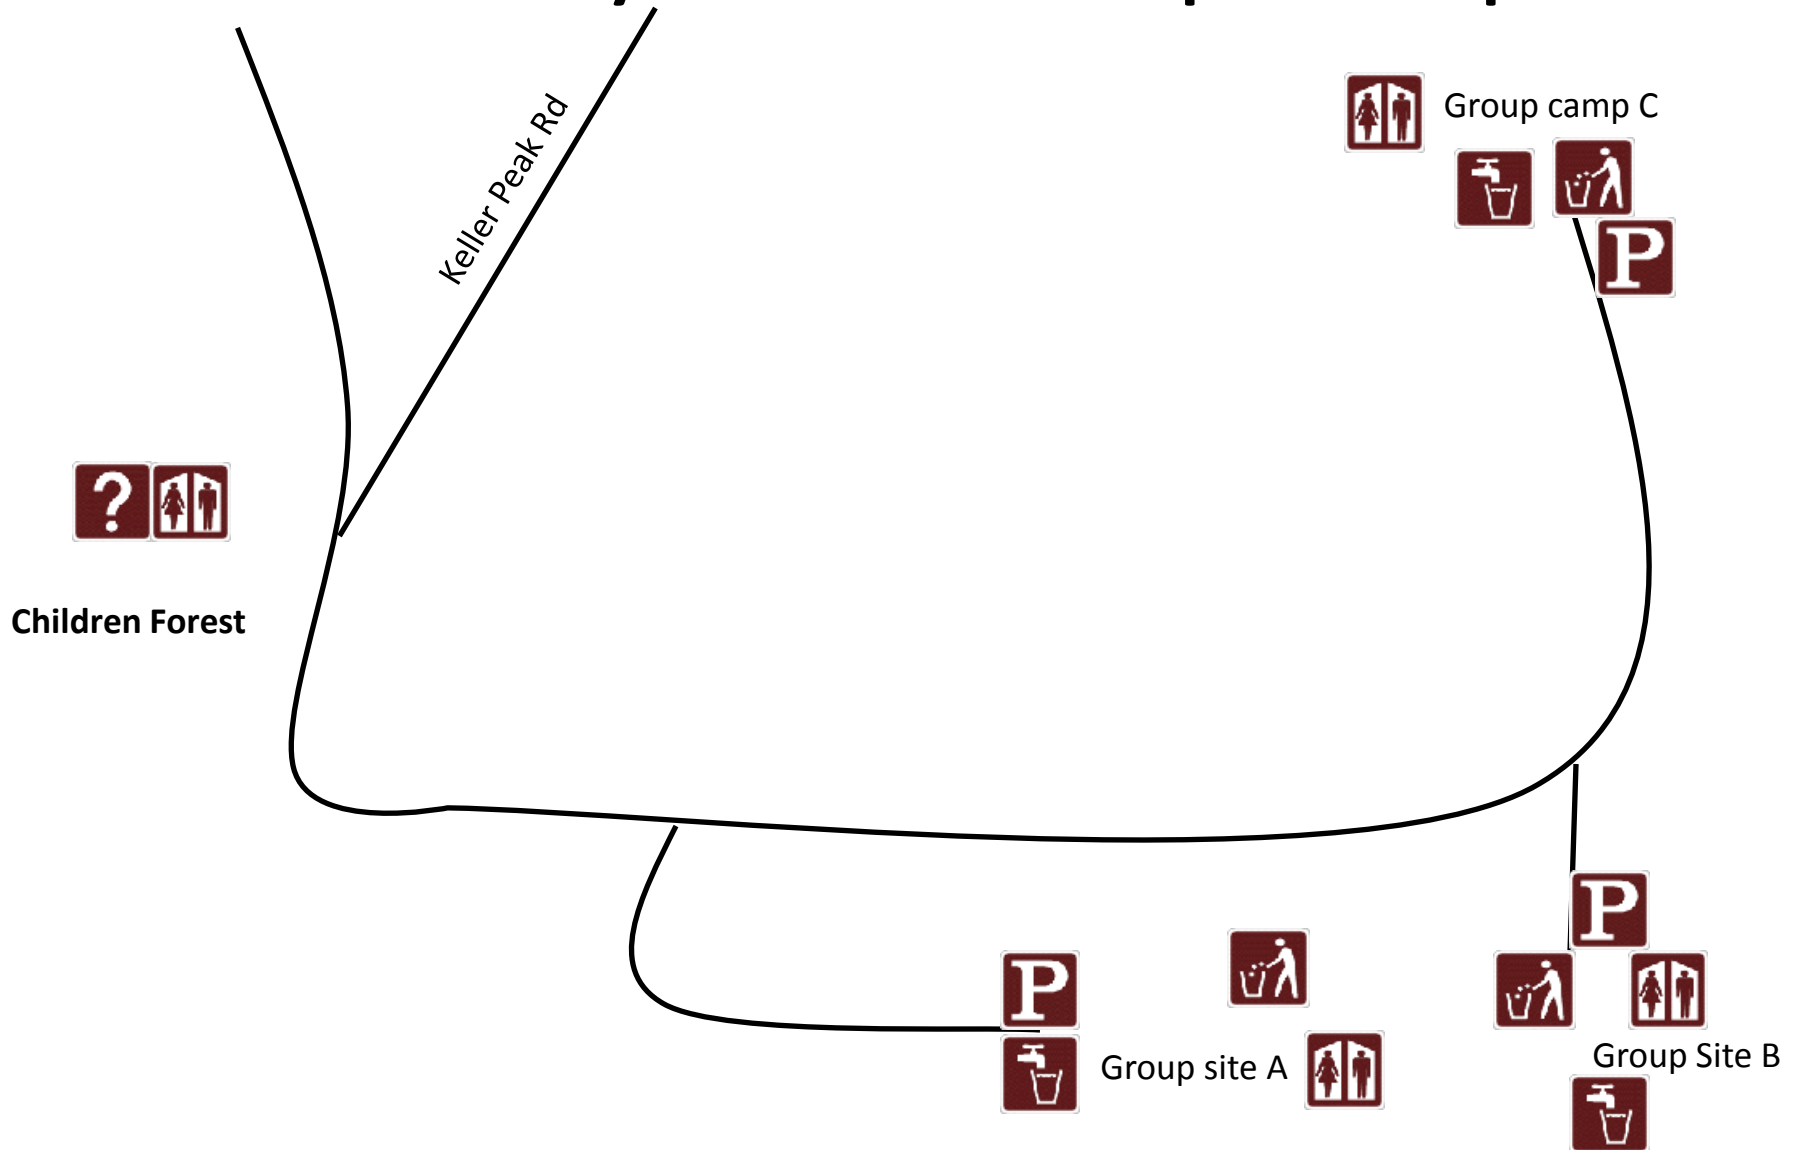

Grays Peak Group Campground

Gray's Peak Trailhead & Grout Bay Picnic Site

Green Spot Equestrian Group

Green Valley Campground

Hanna Flats Campground

Heart Bar Campground

Skyline Group Camp

Heart Bar & Wild Horse Equestrian Campgrounds

Holcomb Valley Campground

Ironwood Group Camp

3N97

3N14

Tent area

Jenks Lake Recreation Area

Juniper Springs Group

2N109

2N64Y

Lobo & Oso Group Campgrounds

Meadows Edge Picnic Area

North Shore Campground

Pine Knot Campground

San Gorgonio Campground

Serrano Campground #70533

Shady Cove Group Camp

South Fork Campground

Tanglewood Group Camp

Tent Peg Group Campground