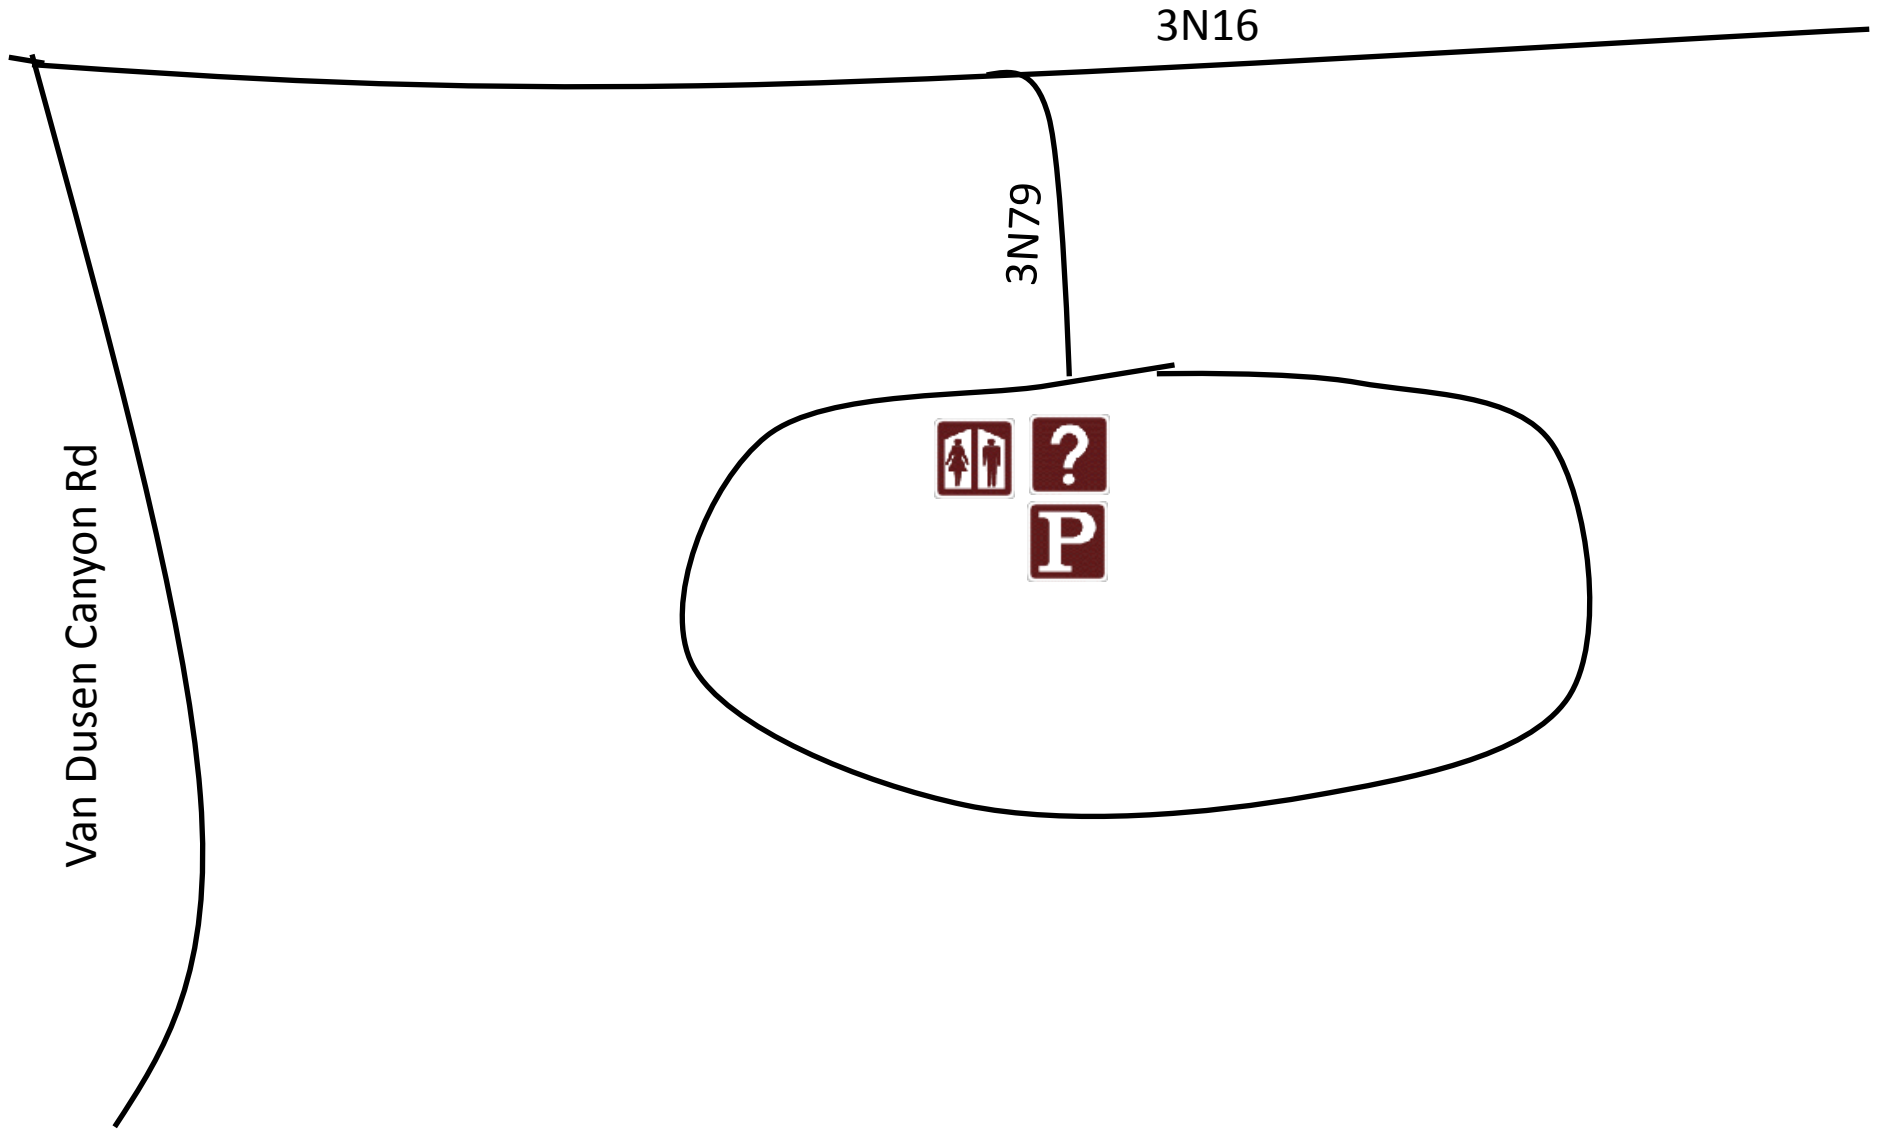

Holcomb Valley Campground

Ironwood Group Camp

3N97

3N14

Tent area

Jenks Lake Recreation Area

Juniper Springs Group

2N109

2N64Y

Lobo & Oso Group Campgrounds

Meadows Edge Picnic Area

North Shore Campground

Pine Knot Campground

San Gorgonio Campground

Serrano Campground #70533

Shady Cove Group Camp

South Fork Campground

Tanglewood Group Camp

Tent Peg Group Campground