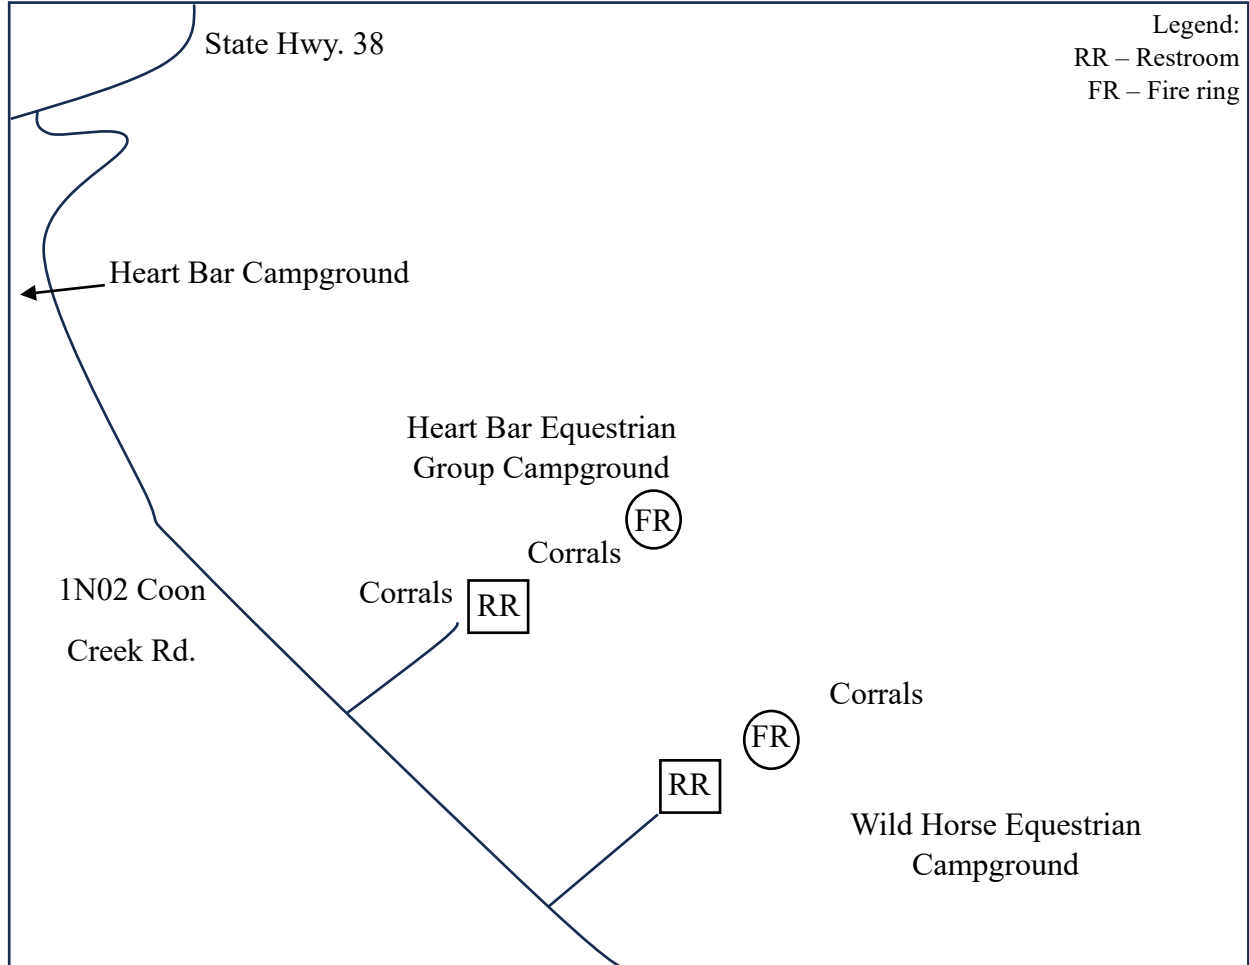

Buttercup Group camp

Hwy 18 Big Bear Blvd

Summit Blvd

Snow Summit Resort

Pine Knot Family
Campground

Tent area

Coon Creek Cabin Group Campground

Council Camp Group Campground

Grays Peak Group Campground

Gray's Peak Trailhead & Grout Bay Picnic Site

Green Spot Equestrian Group

Green Valley Campground

Hanna Flats Campground

Heart Bar Campground

Skyline Group Camp

Heart Bar & Wild Horse Equestrian Campgrounds

Holcomb Valley Campground

Ironwood Group Camp

3N97

3N14

Tent area

Jenks Lake Recreation Area

Juniper Springs Group

2N109

South Fork Campground

Tanglewood Group Camp

Tent Peg Group Campground