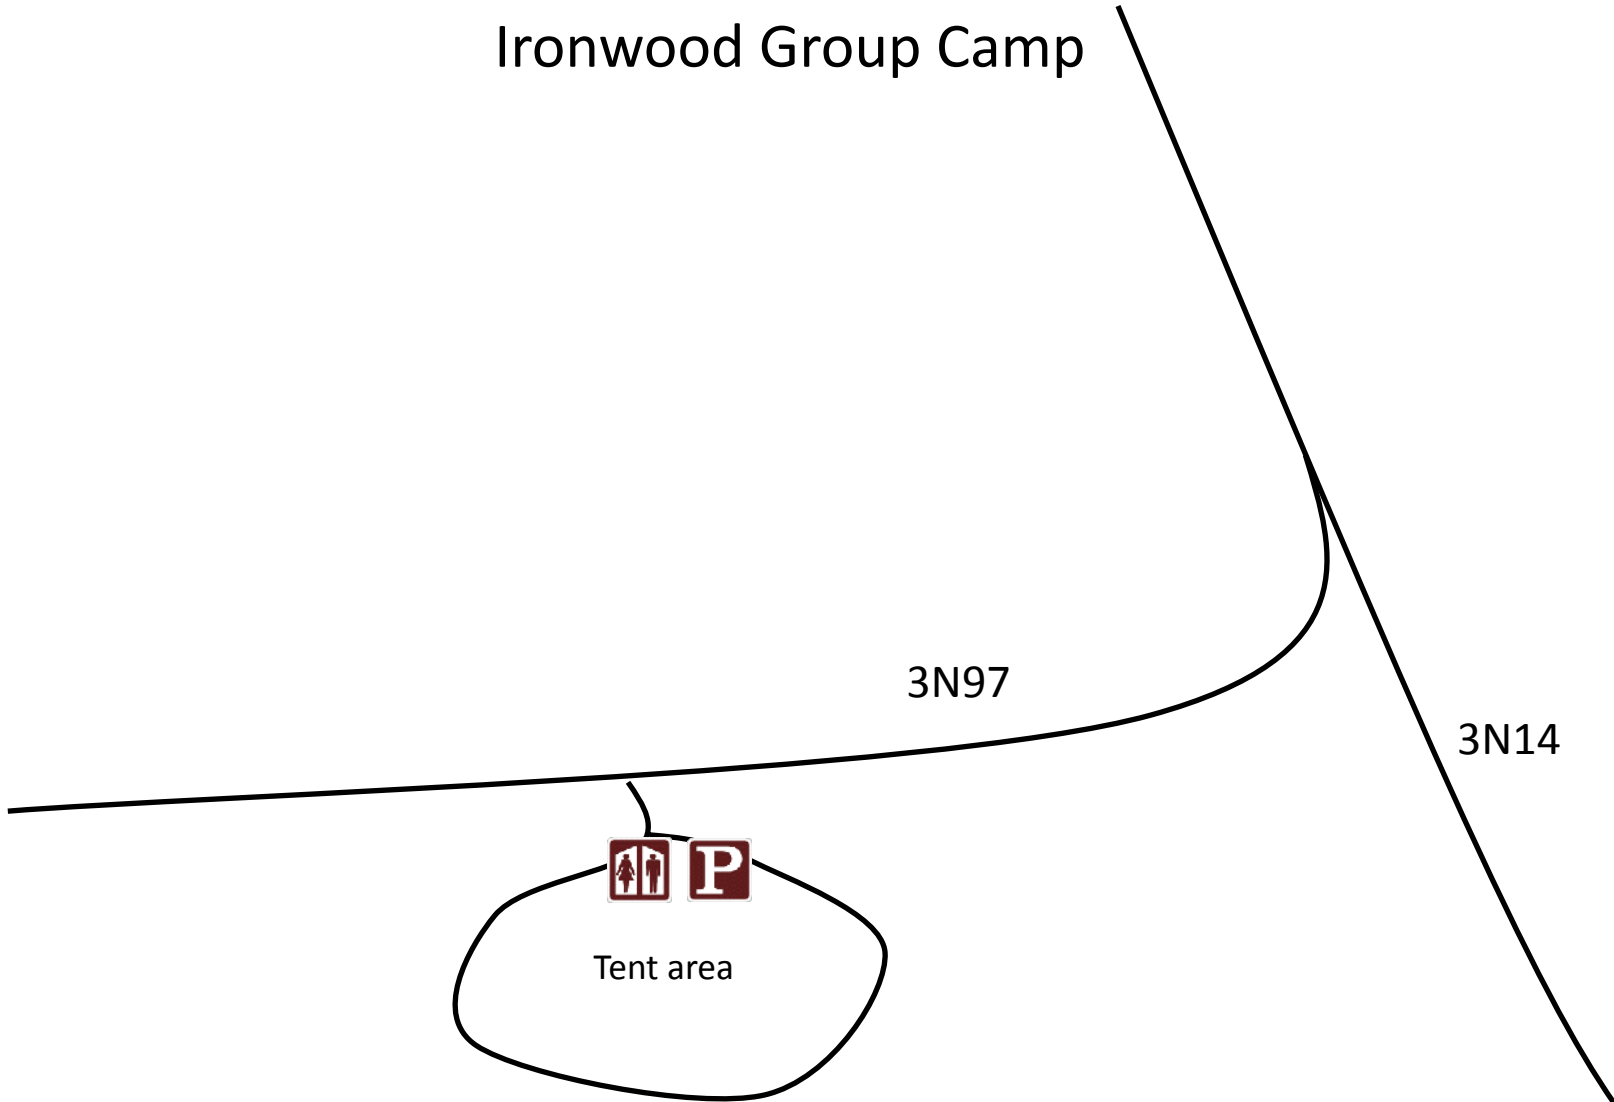

Buttercup Group camp

Hwy 18 Big Bear Blvd

Summit Blvd

Snow Summit Resort

Pine Knot Family
Campground

Tent area

Coon Creek Cabin Group Campground

Council Camp Group Campground

Grays Peak Group Campground

Gray's Peak Trailhead & Grout Bay Picnic Site

Green Spot Equestrian Group

Green Valley Campground

Hanna Flats Campground

Heart Bar Campground

Skyline Group Camp

Heart Bar & Wild Horse Equestrian Campgrounds

Holcomb Valley Campground

Ironwood Group Camp

3N97

3N14

Tent area

Jenks Lake Recreation Area

Juniper Springs Group

2N109

South Fork Campground

Tanglewood Group Camp

Tent Peg Group Campground