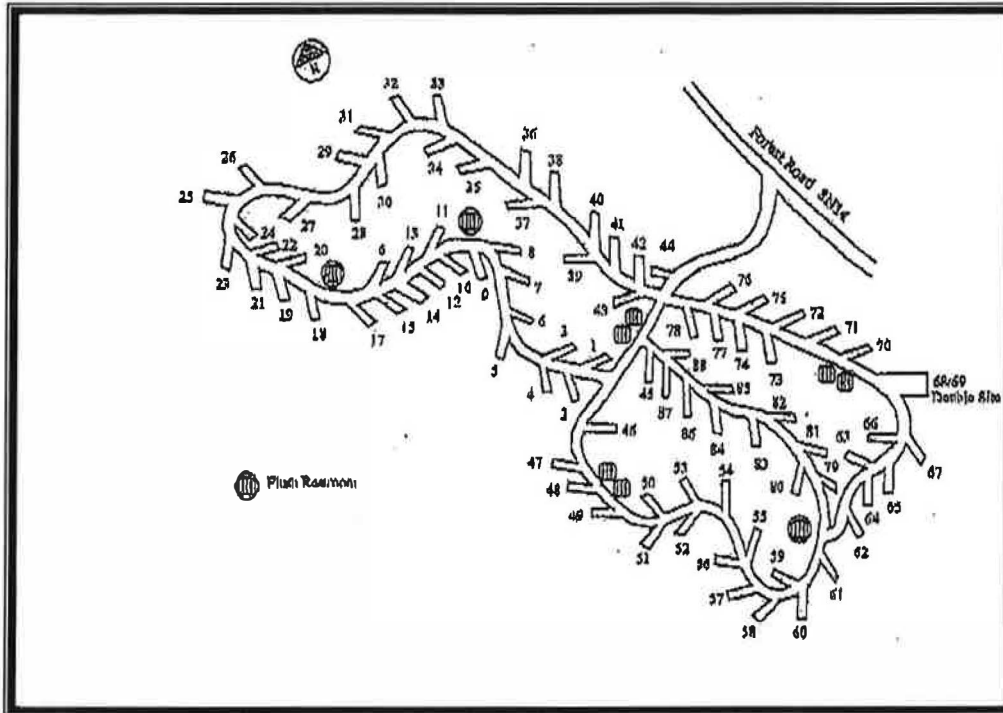

Grays Peak Group Campground

Gray's Peak Trailhead & Grout Bay Picnic Site

Green Spot Equestrian Group

Green Valley Campground

Hanna Flats Campground

Heart Bar Campground

Skyline Group Camp

Heart Bar & Wild Horse Equestrian Campgrounds

Holcomb Valley Campground

Ironwood Group Camp

3N97

3N14

Tent area

Jenks Lake Recreation Area

Juniper Springs Group

2N109