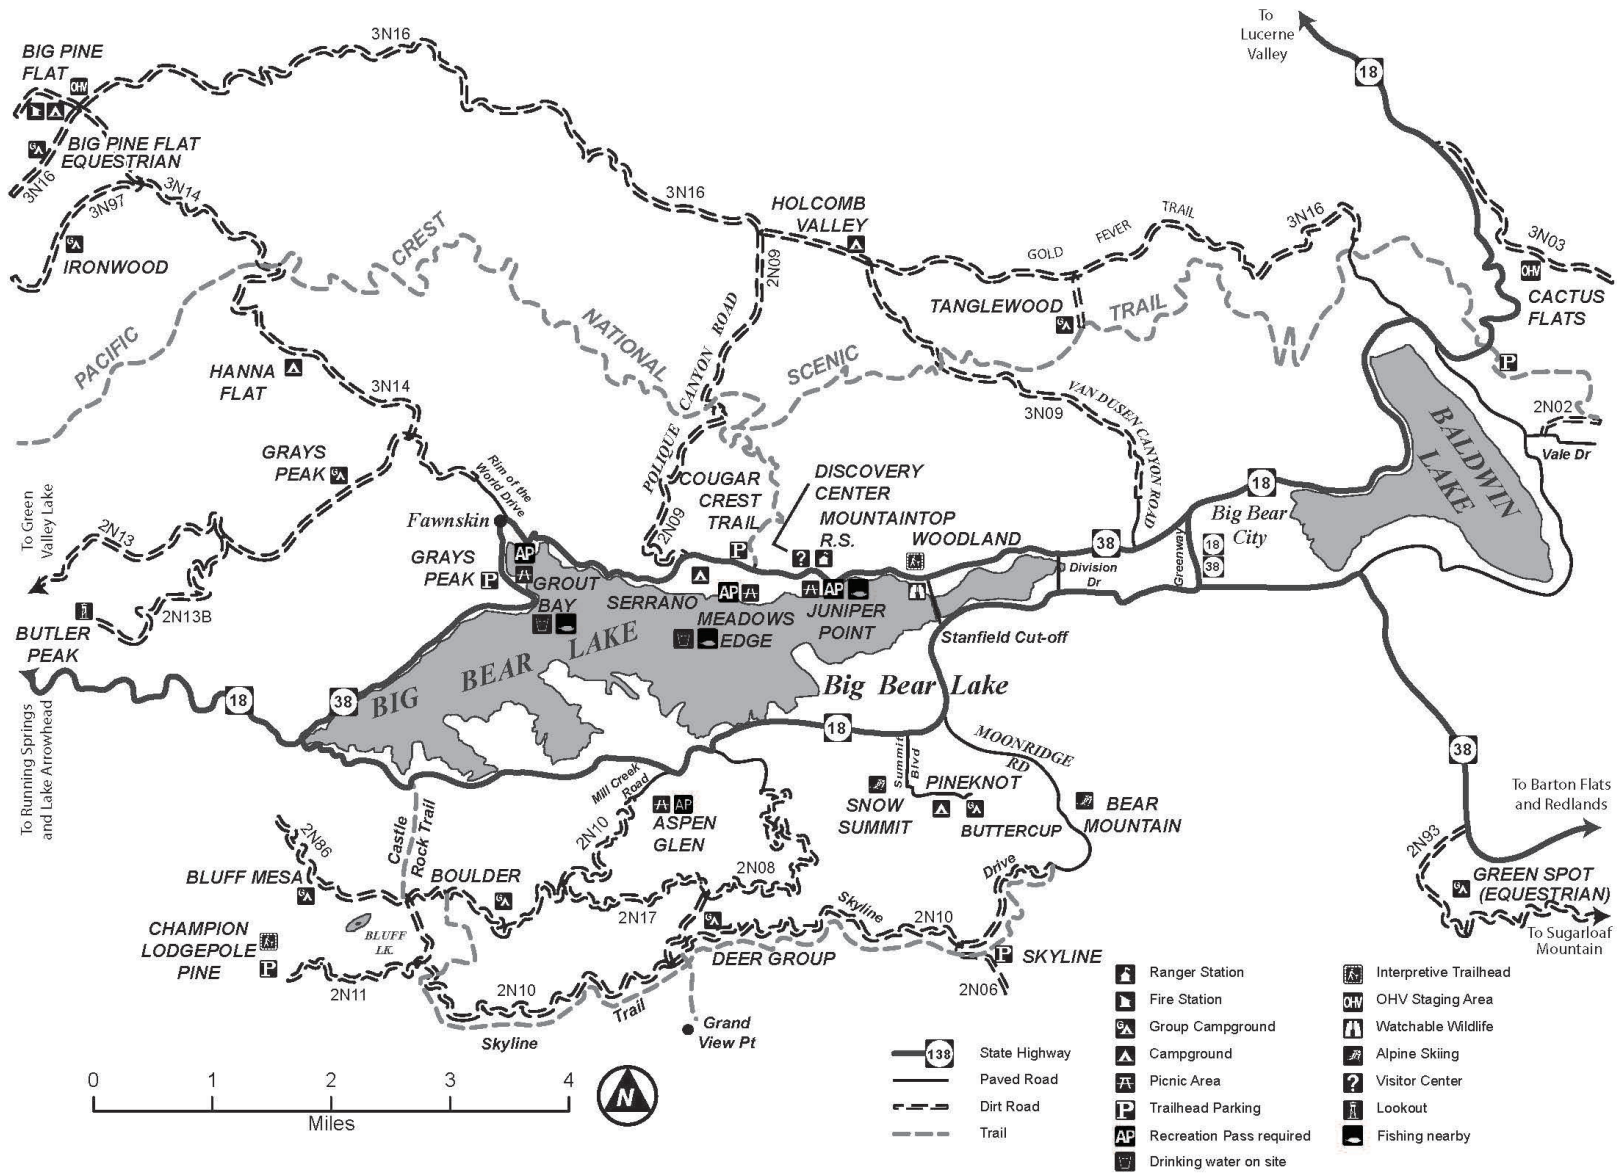

Appendix 1
Vicinity Maps

Appendix 2
Maps of Developed Recreation
Sites Front Country Ranger
District

San Bernardino National Forest

Applewhite Campground

Upper Loop
Sites 1 - 13

Lower Loop
Sites 14 - 42

Legend

- Double Site \$15
- Single Site \$10
- Restrooms
- Accessible
- Dumpster
- Water Spouts
- Site Number

Appendix 2
Maps of Developed Recreation
Sites Mountaintop Ranger District

Aspen Glen Picnic Area

Barton Flats Campground

Buttercup Group camp

Hwy 18 Big Bear Blvd

Summit Blvd

Snow Summit Resort

Pine Knot Family
Campground

Tent area

Coon Creek Cabin Group Campground

Council Camp Group Campground

South Fork Campground

Tanglewood Group Camp

Tent Peg Group Campground