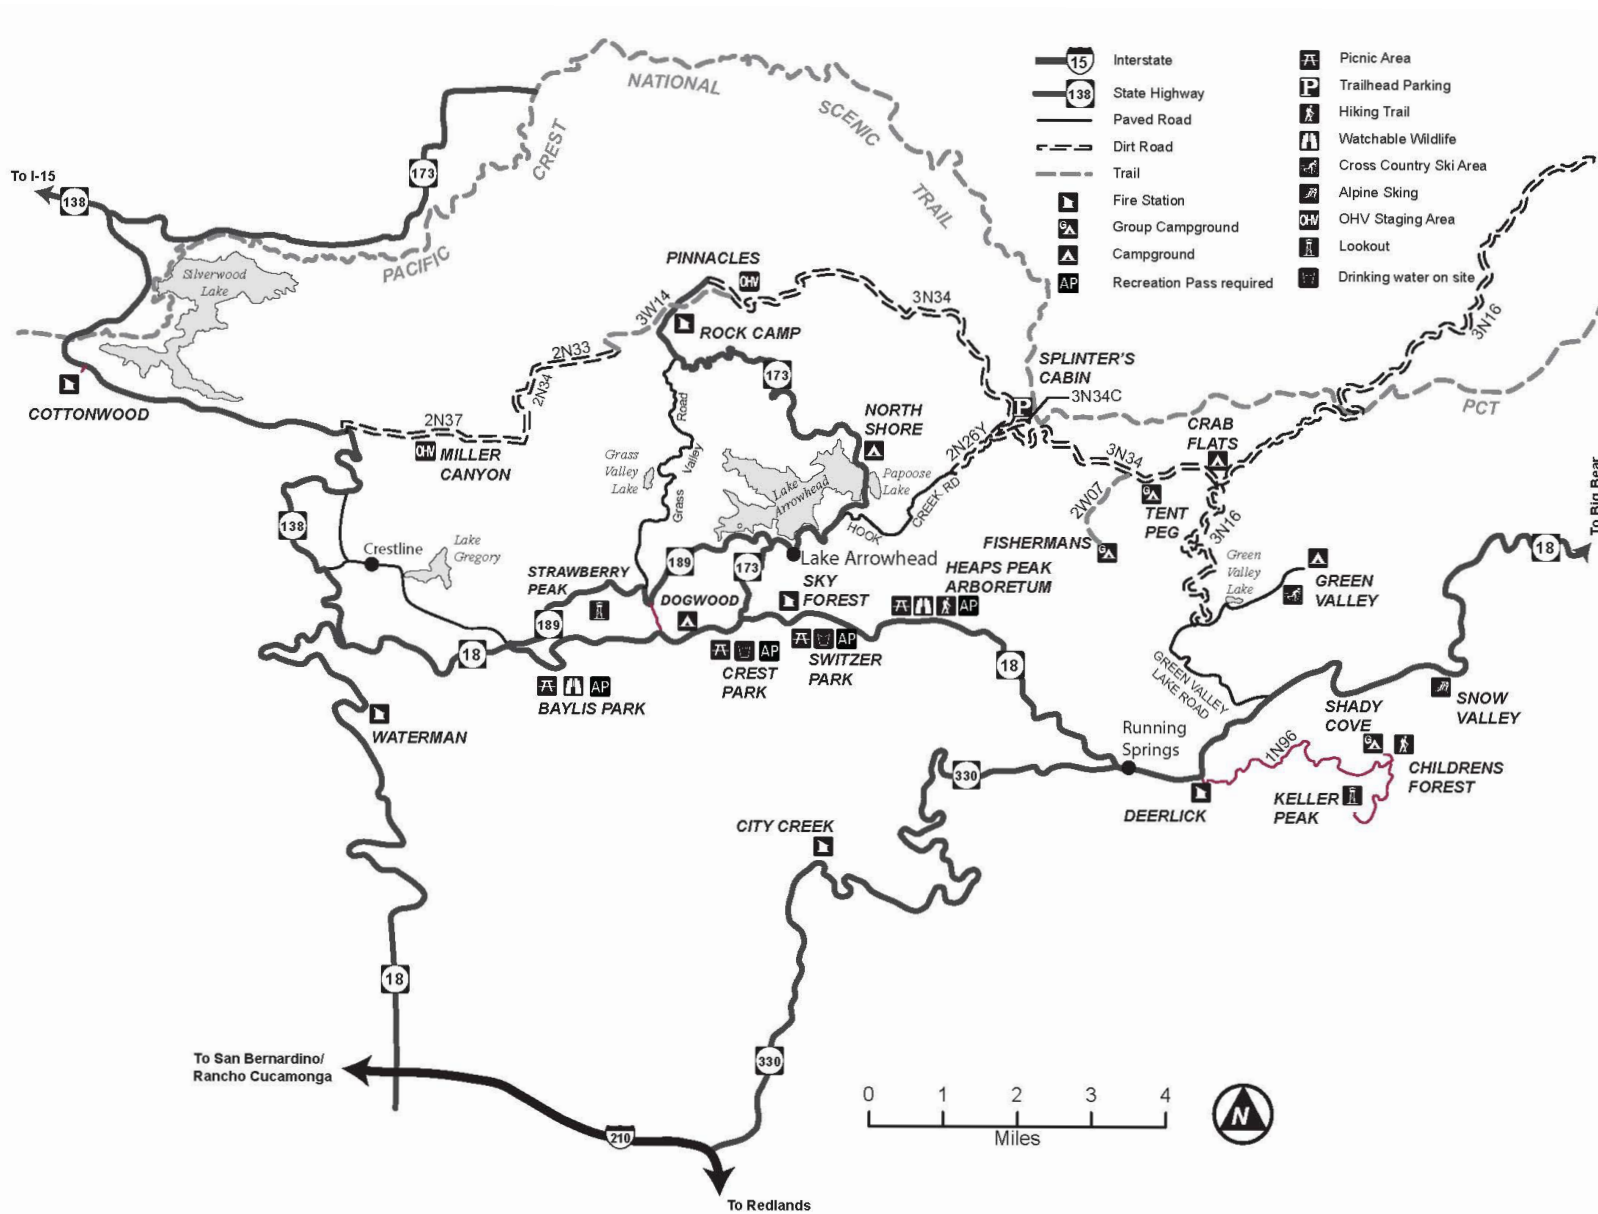

Appendix 1
Vicinity Maps

Appendix 2
Maps of Developed Recreation
Sites Front Country Ranger
District

San Bernardino National Forest

Applewhite Campground

Upper Loop
Sites 1 - 13

Lower Loop
Sites 14 - 42

Legend

Buttercup Group camp

Hwy 18 Big Bear Blvd

Summit Blvd

Snow Summit Resort

Pine Knot Family
Campground

Tent area

Coon Creek Cabin Group Campground

Council Camp Group Campground

Grays Peak Group Campground

Gray's Peak Trailhead & Grout Bay Picnic Site

Green Spot Equestrian Group

Green Valley Campground

Hanna Flats Campground

Heart Bar Campground

Skyline Group Camp

Heart Bar & Wild Horse Equestrian Campgrounds

South Fork Campground

Tanglewood Group Camp

Tent Peg Group Campground