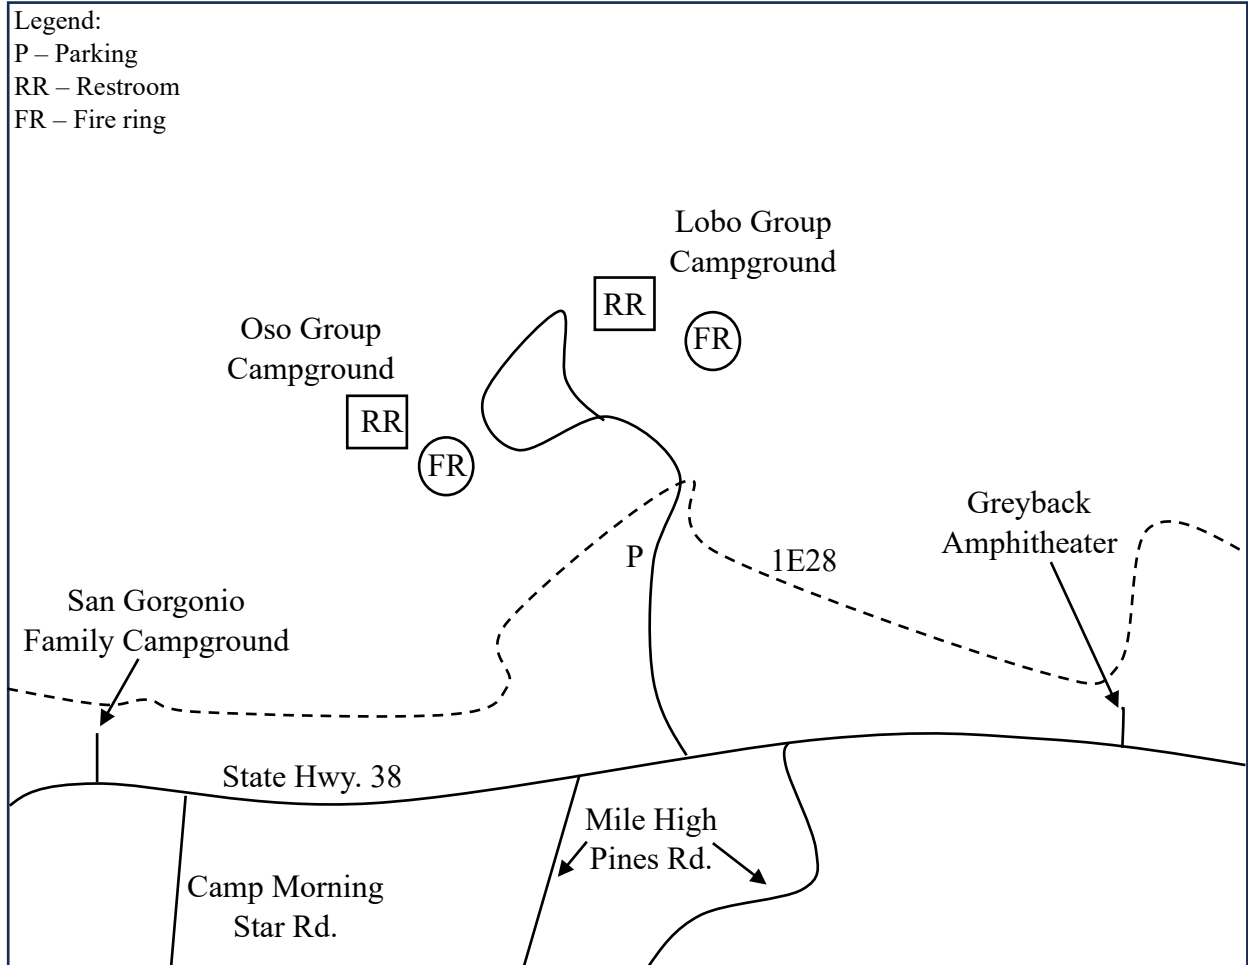

Buttercup Group camp

Hwy 18 Big Bear Blvd

Summit Blvd

Snow Summit Resort

Pine Knot Family
Campground

Tent area

Coon Creek Cabin Group Campground

Council Camp Group Campground

Holcomb Valley Campground

Ironwood Group Camp

3N97

3N14

Tent area

Jenks Lake Recreation Area

Juniper Springs Group

2N109

2N64Y

Lobo & Oso Group Campgrounds

Meadows Edge Picnic Area

North Shore Campground

Pine Knot Campground

San Gorgonio Campground

Serrano Campground #70533

Shady Cove Group Camp

South Fork Campground

Tanglewood Group Camp

Tent Peg Group Campground