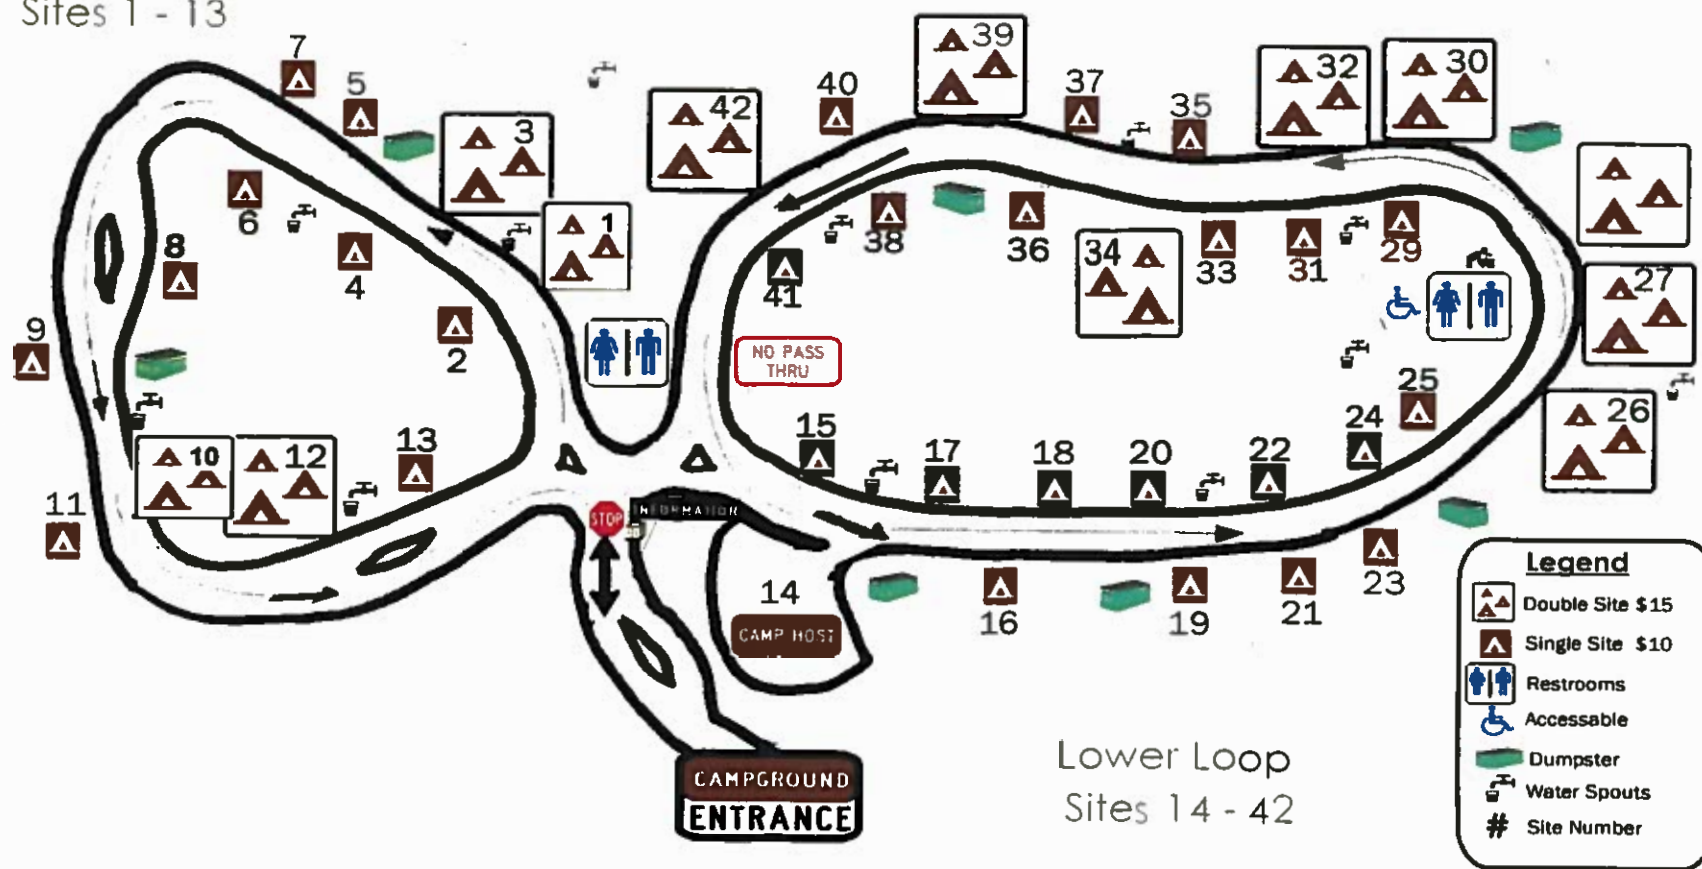

Applewhite Campground

Upper Loop
Sites 1 - 13