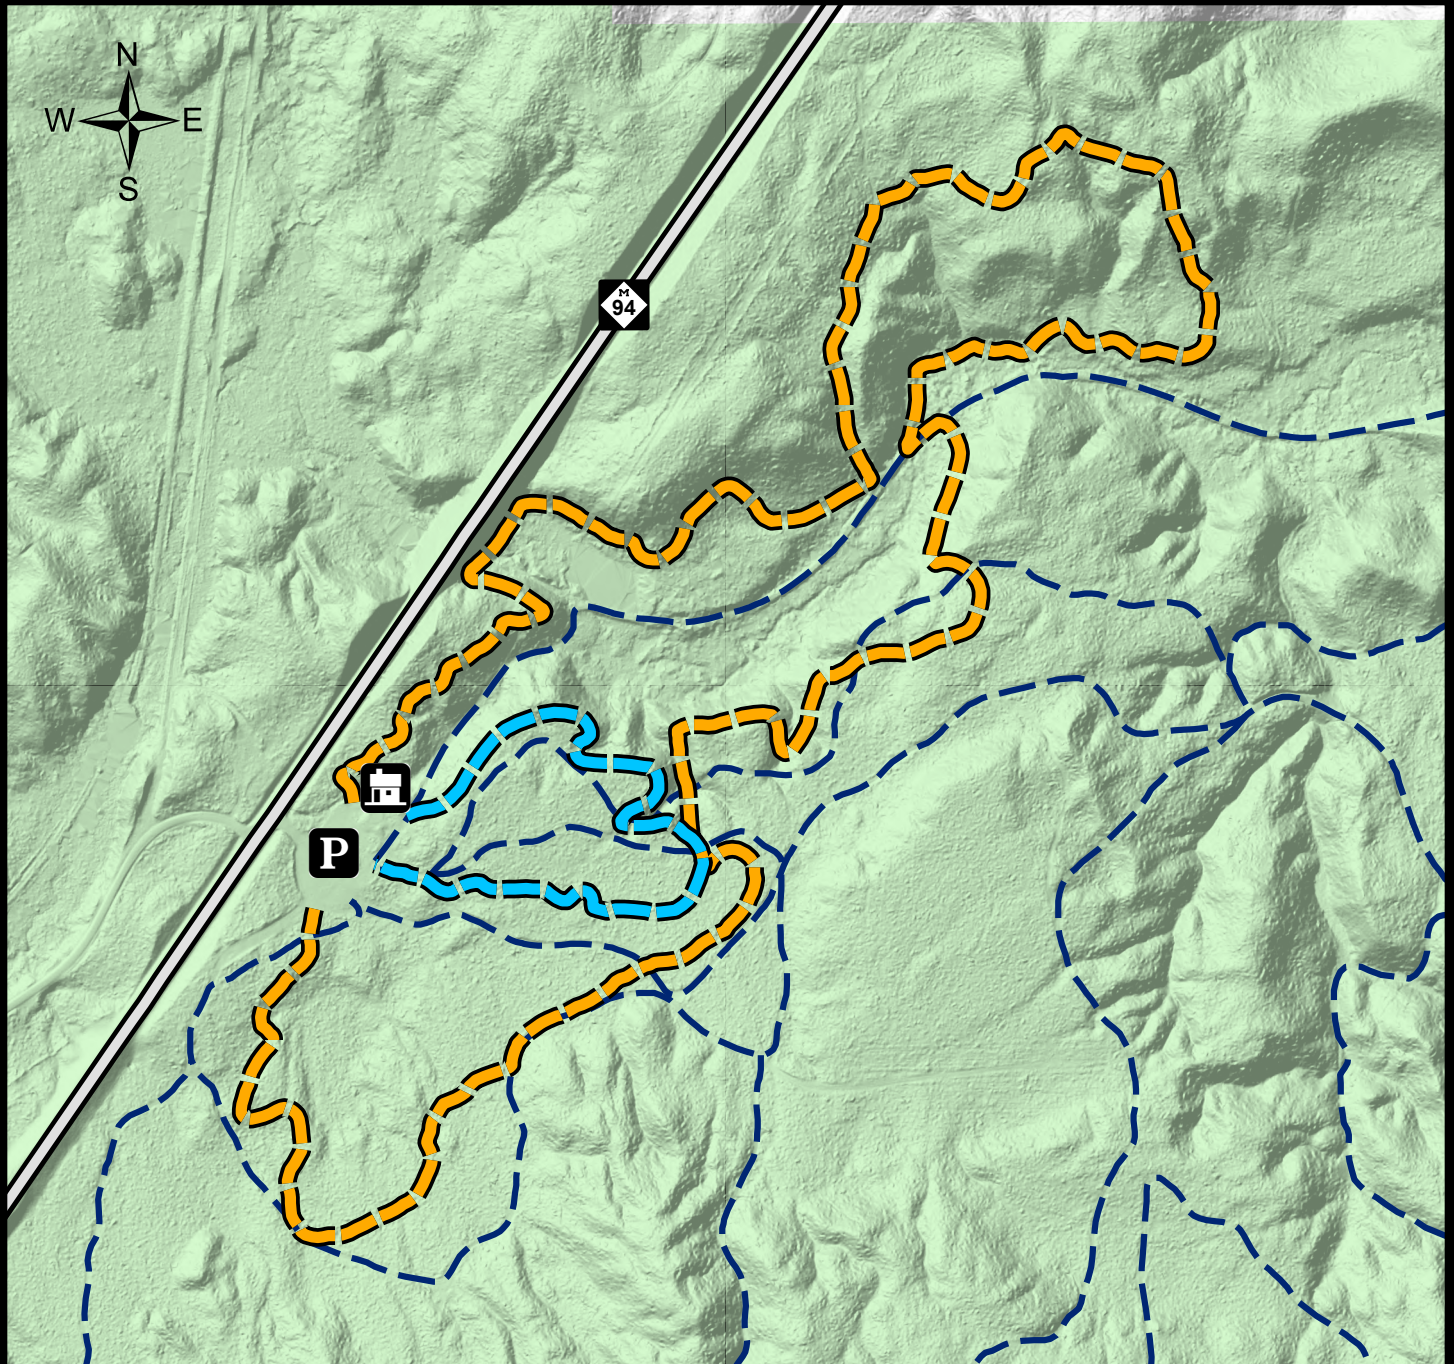

# Hiawatha National Forest Valley Spur Snowshoe Trails

-  Short Snowshoe Loop 0.7 km (0.5 mi)
-  Long Snowshoe Loop 3.3 km (2.0 mi)
-  Ski Trail
-  Hiawatha National Forest Land

**Please only use snowshoes on snowshoe trails.**

Download This Map In Avenza!