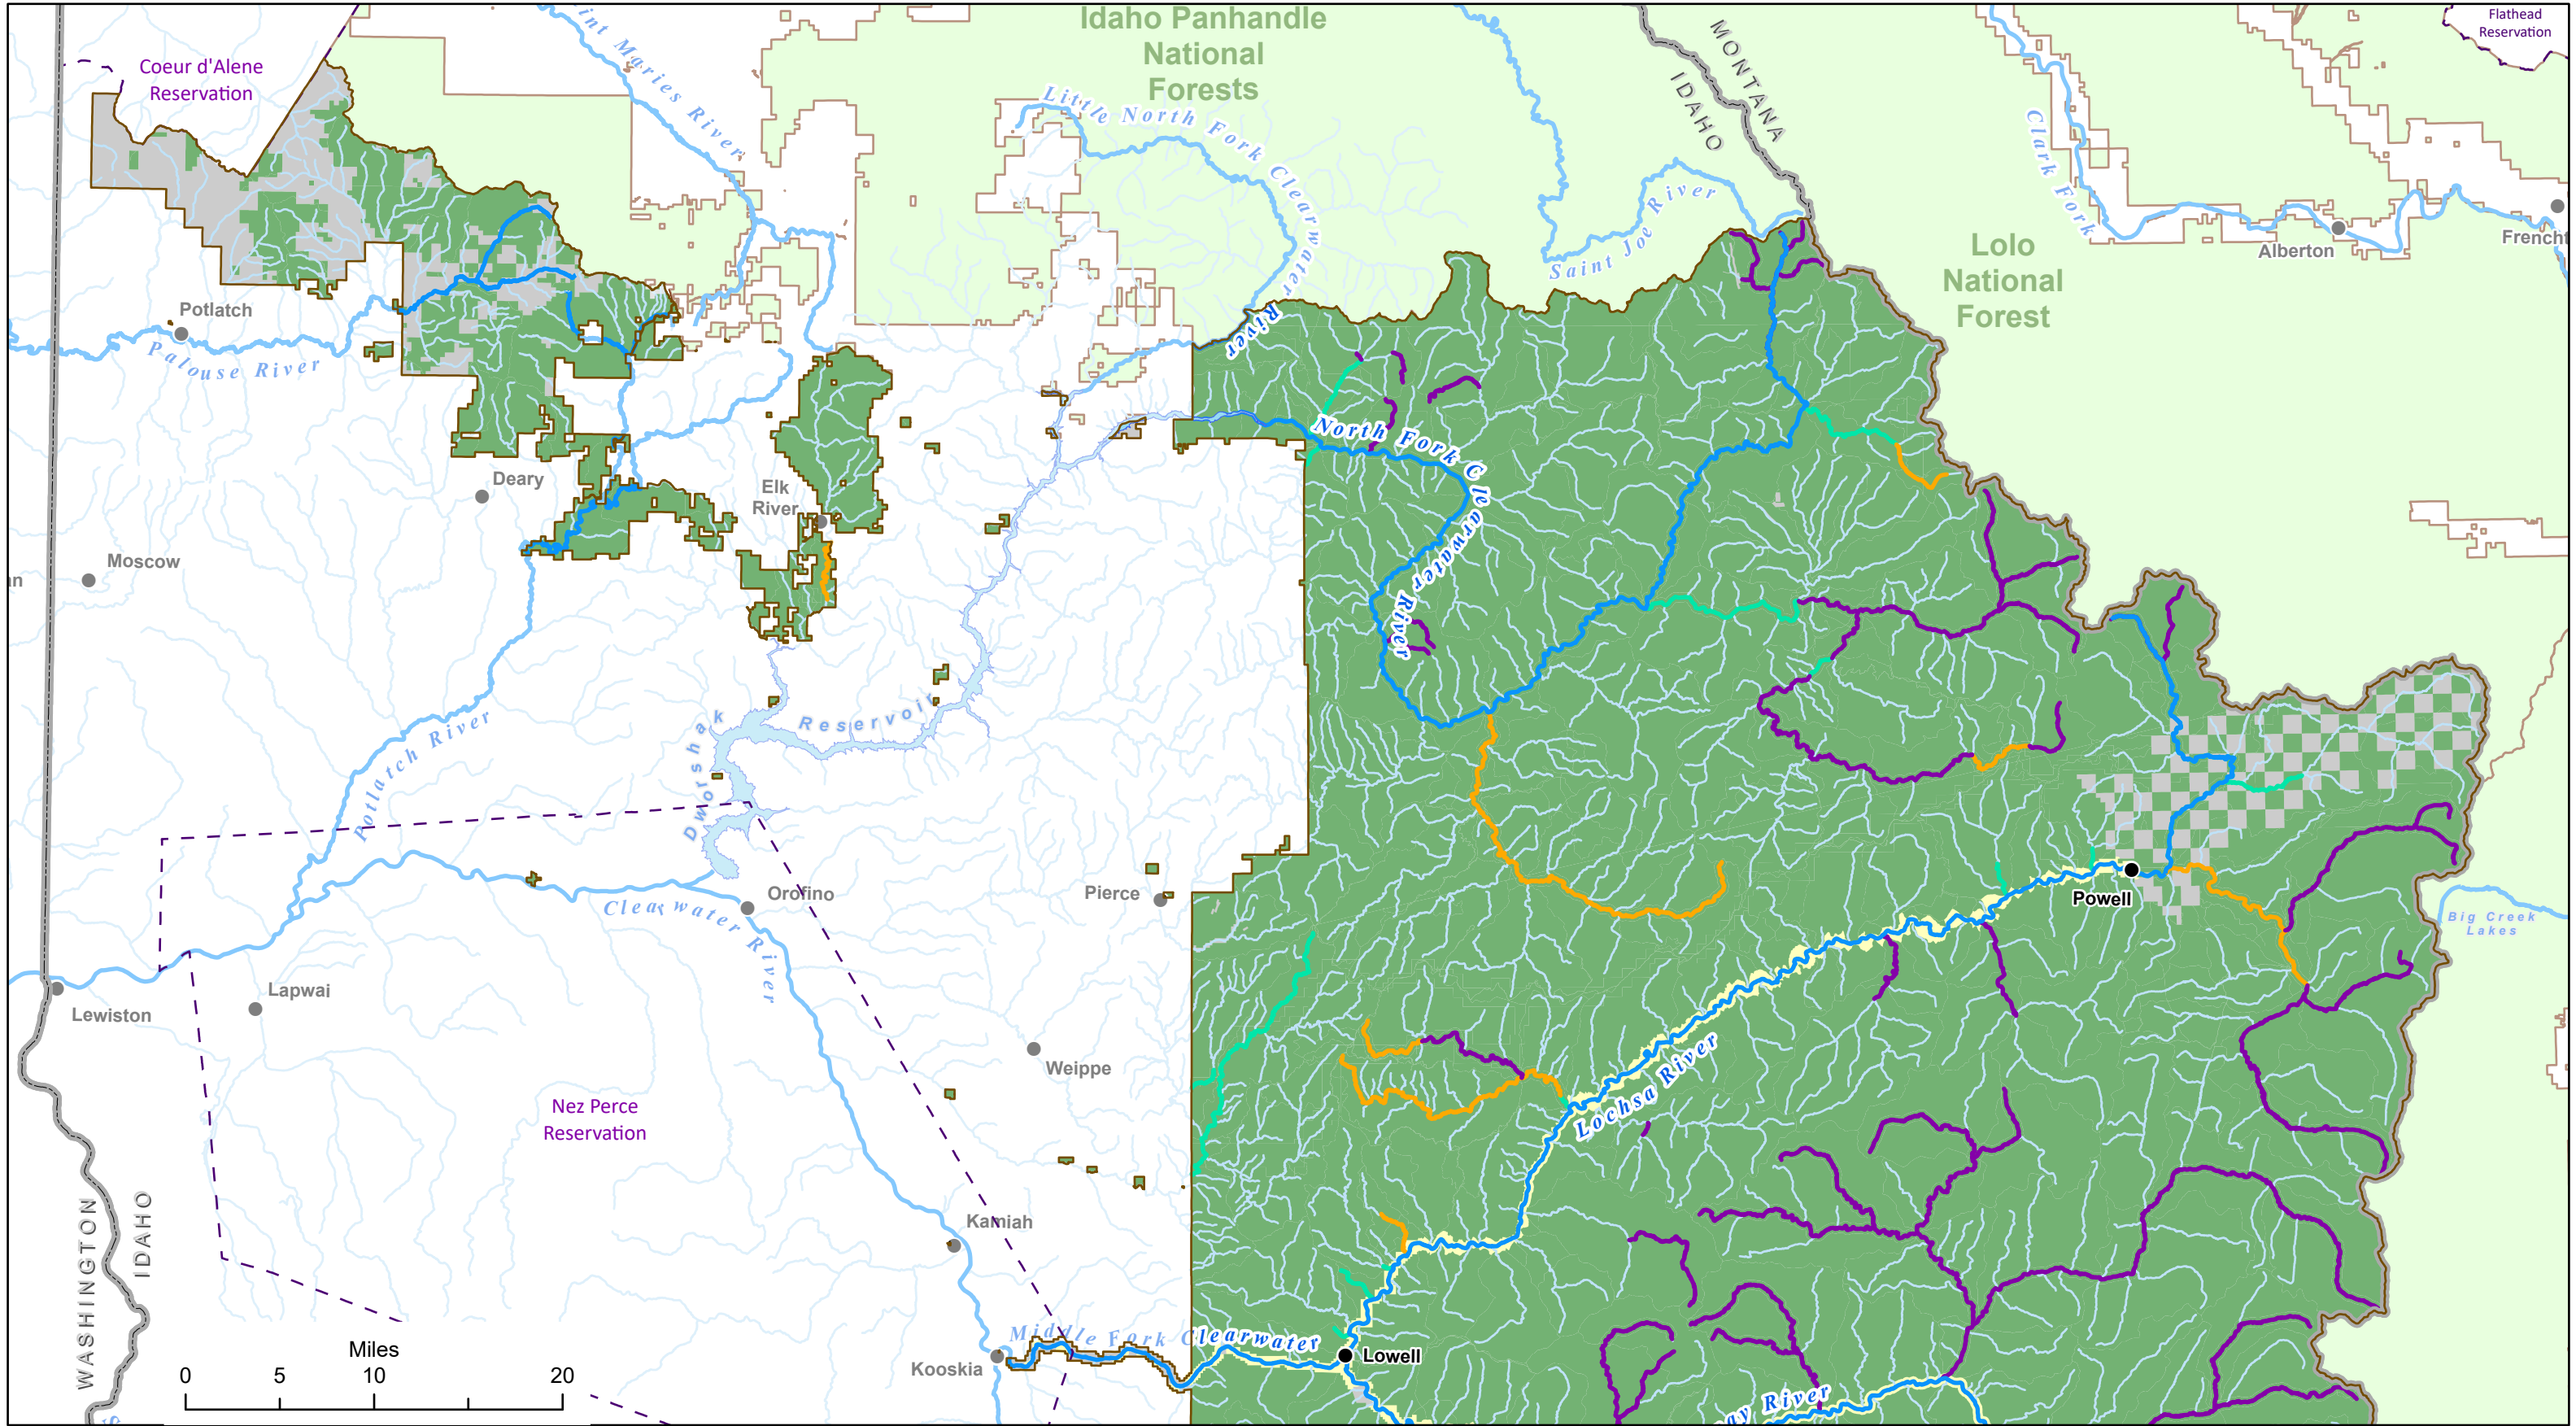

# Eligible Wild and Scenic Rivers Assessment

Nez Perce-Clearwater National Forests  
2023 Land Management Plan  
Northern Portion of the Forests

- Designated Wild and Scenic River Lands
- Non Wild and Scenic River Lands
- Non NPC Forest Lands

- WSR Class - Eligibility
- Not Eligible
  - Recreational

- Scenic
- Wild
- NPC Administrative Forest Boundary

# Eligible Wild and Scenic Rivers Assessment

Nez Perce-Clearwater National Forests  
2023 Land Management Plan  
Southern Portion of the Forests

- Designated Wild and Scenic River Lands
- Non Wild and Scenic River Lands
- Non NPC Forest Lands