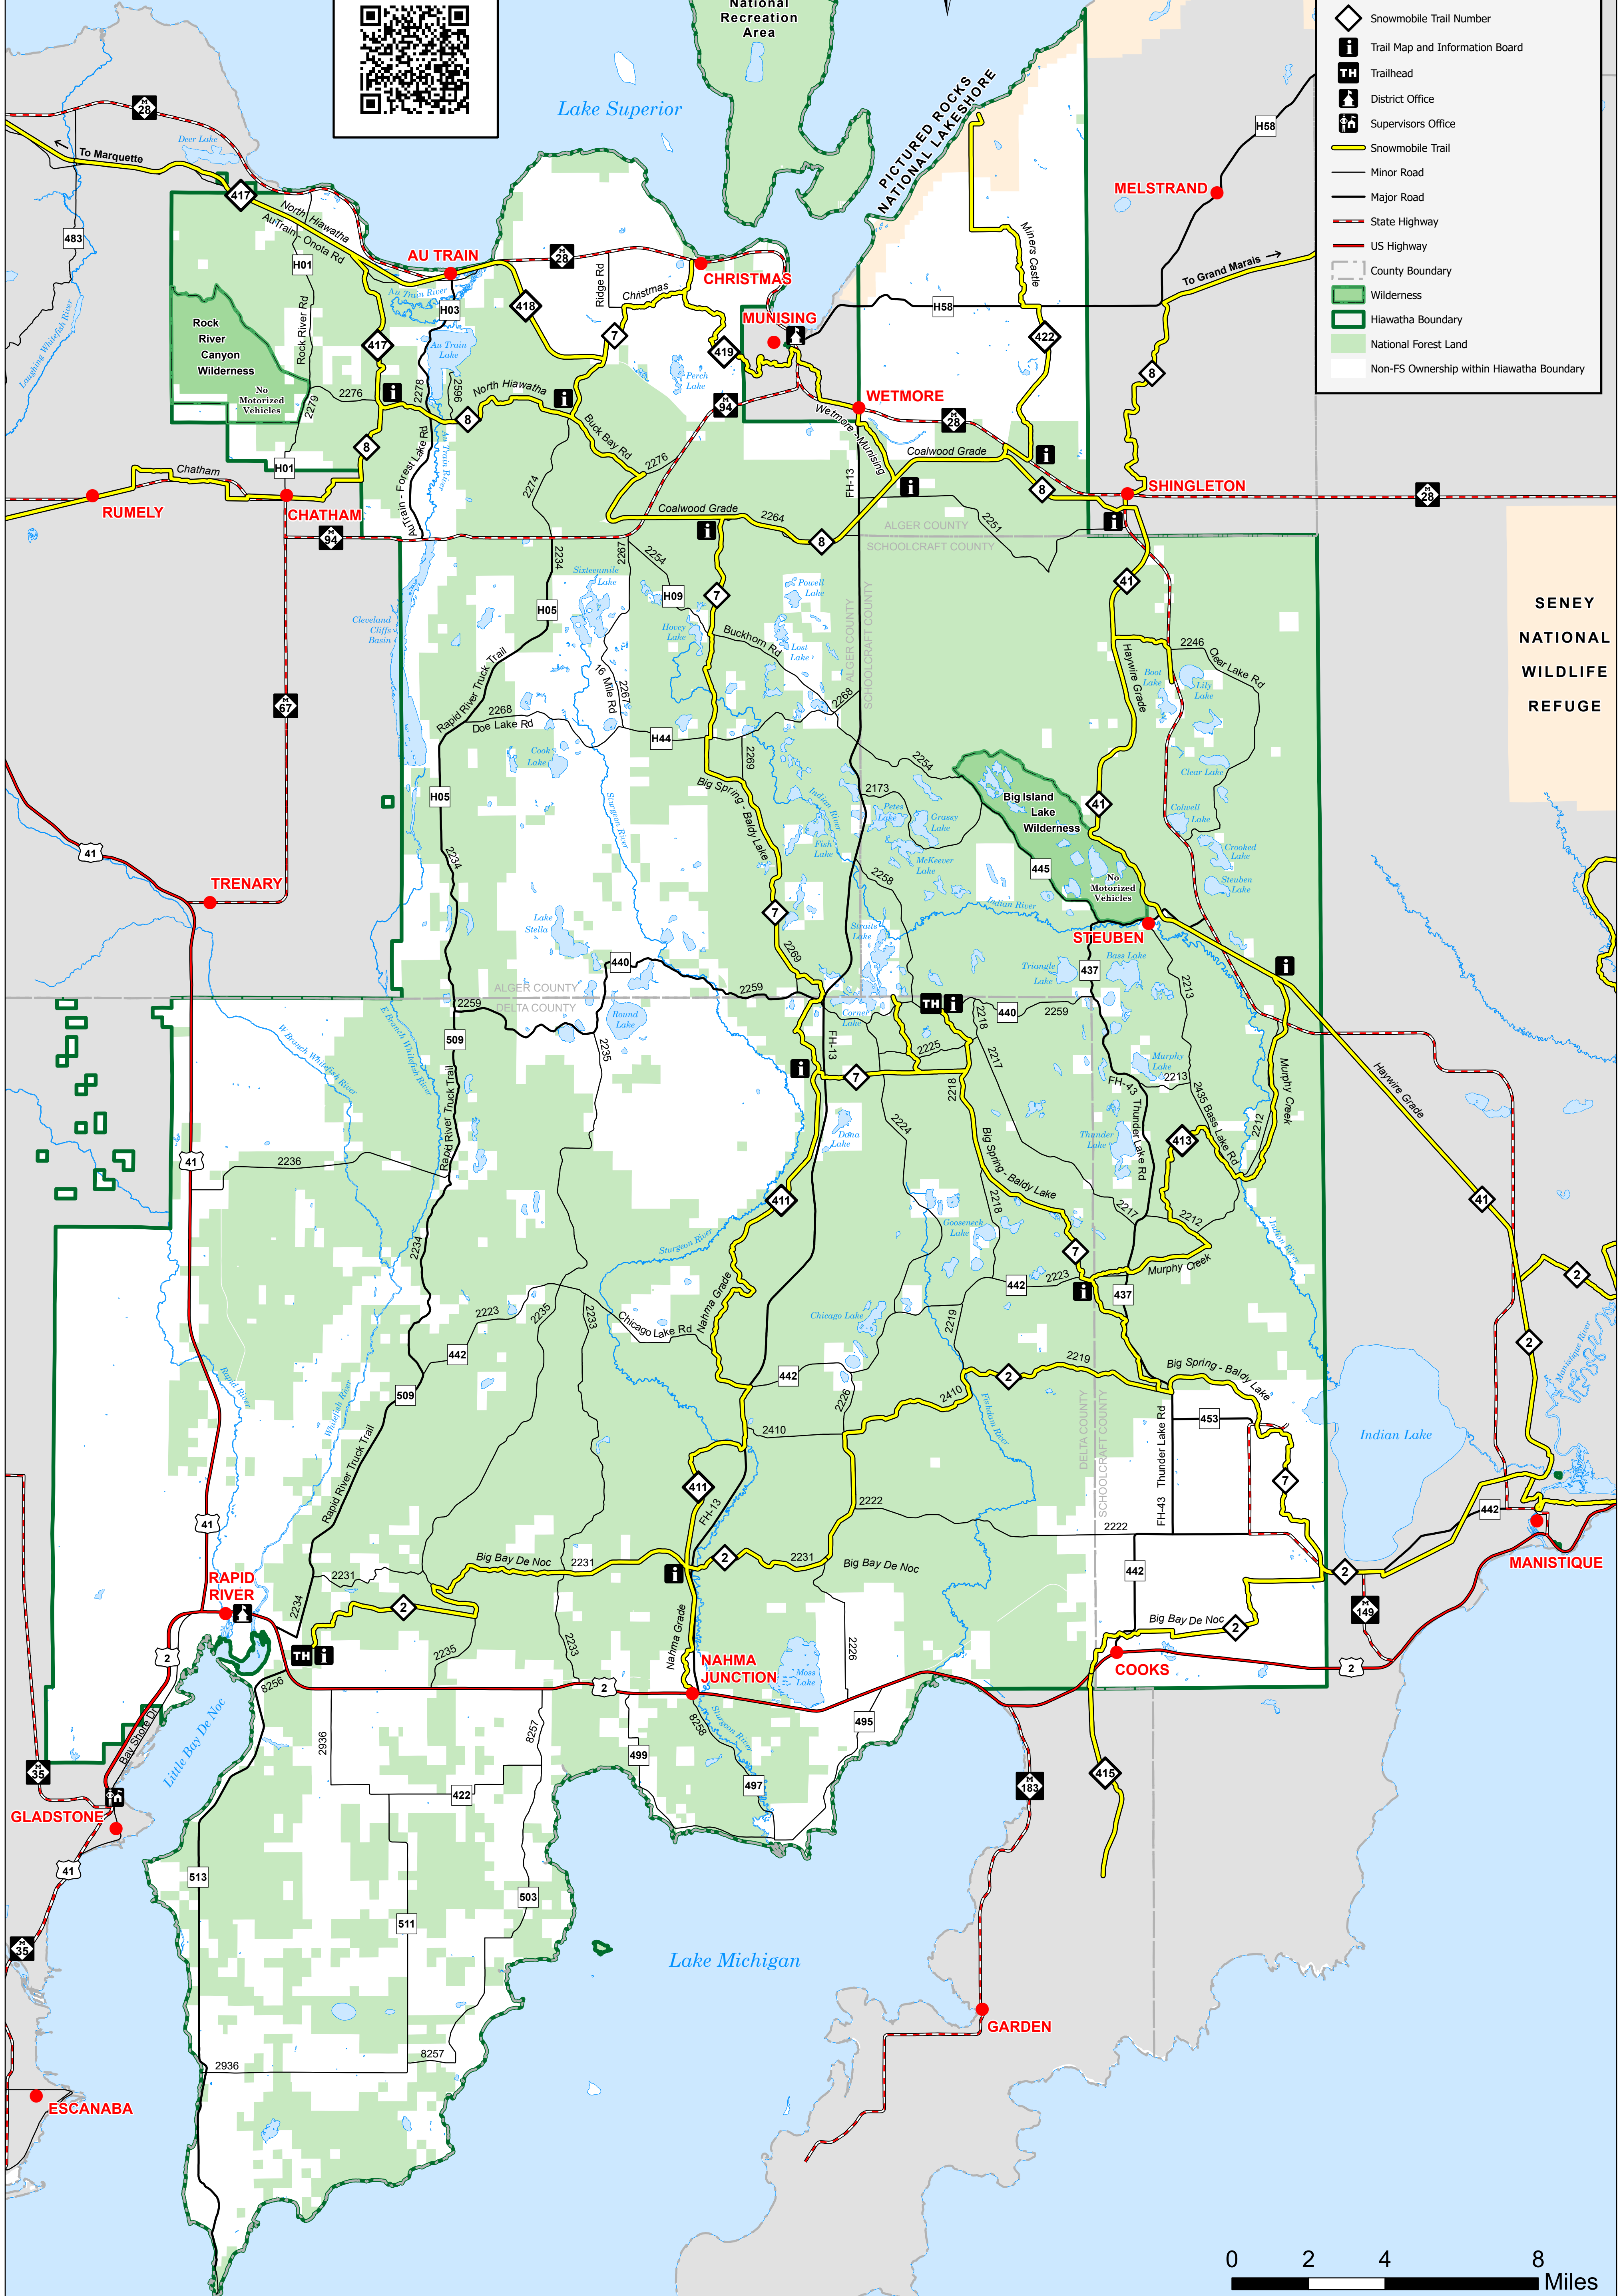

Hiawatha National Forest - West Zone Designated Snowmobile Trails

Download This Map in Avenza!

- Snowmobile Trail Number
- Trail Map and Information Board
- Trailhead
- District Office
- Supervisors Office
- Snowmobile Trail
- Minor Road
- Major Road
- State Highway
- US Highway
- County Boundary
- Wilderness
- Hiawatha Boundary
- National Forest Land
- Non-FS Ownership within Hiawatha Boundary

SENEY NATIONAL WILDLIFE REFUGE