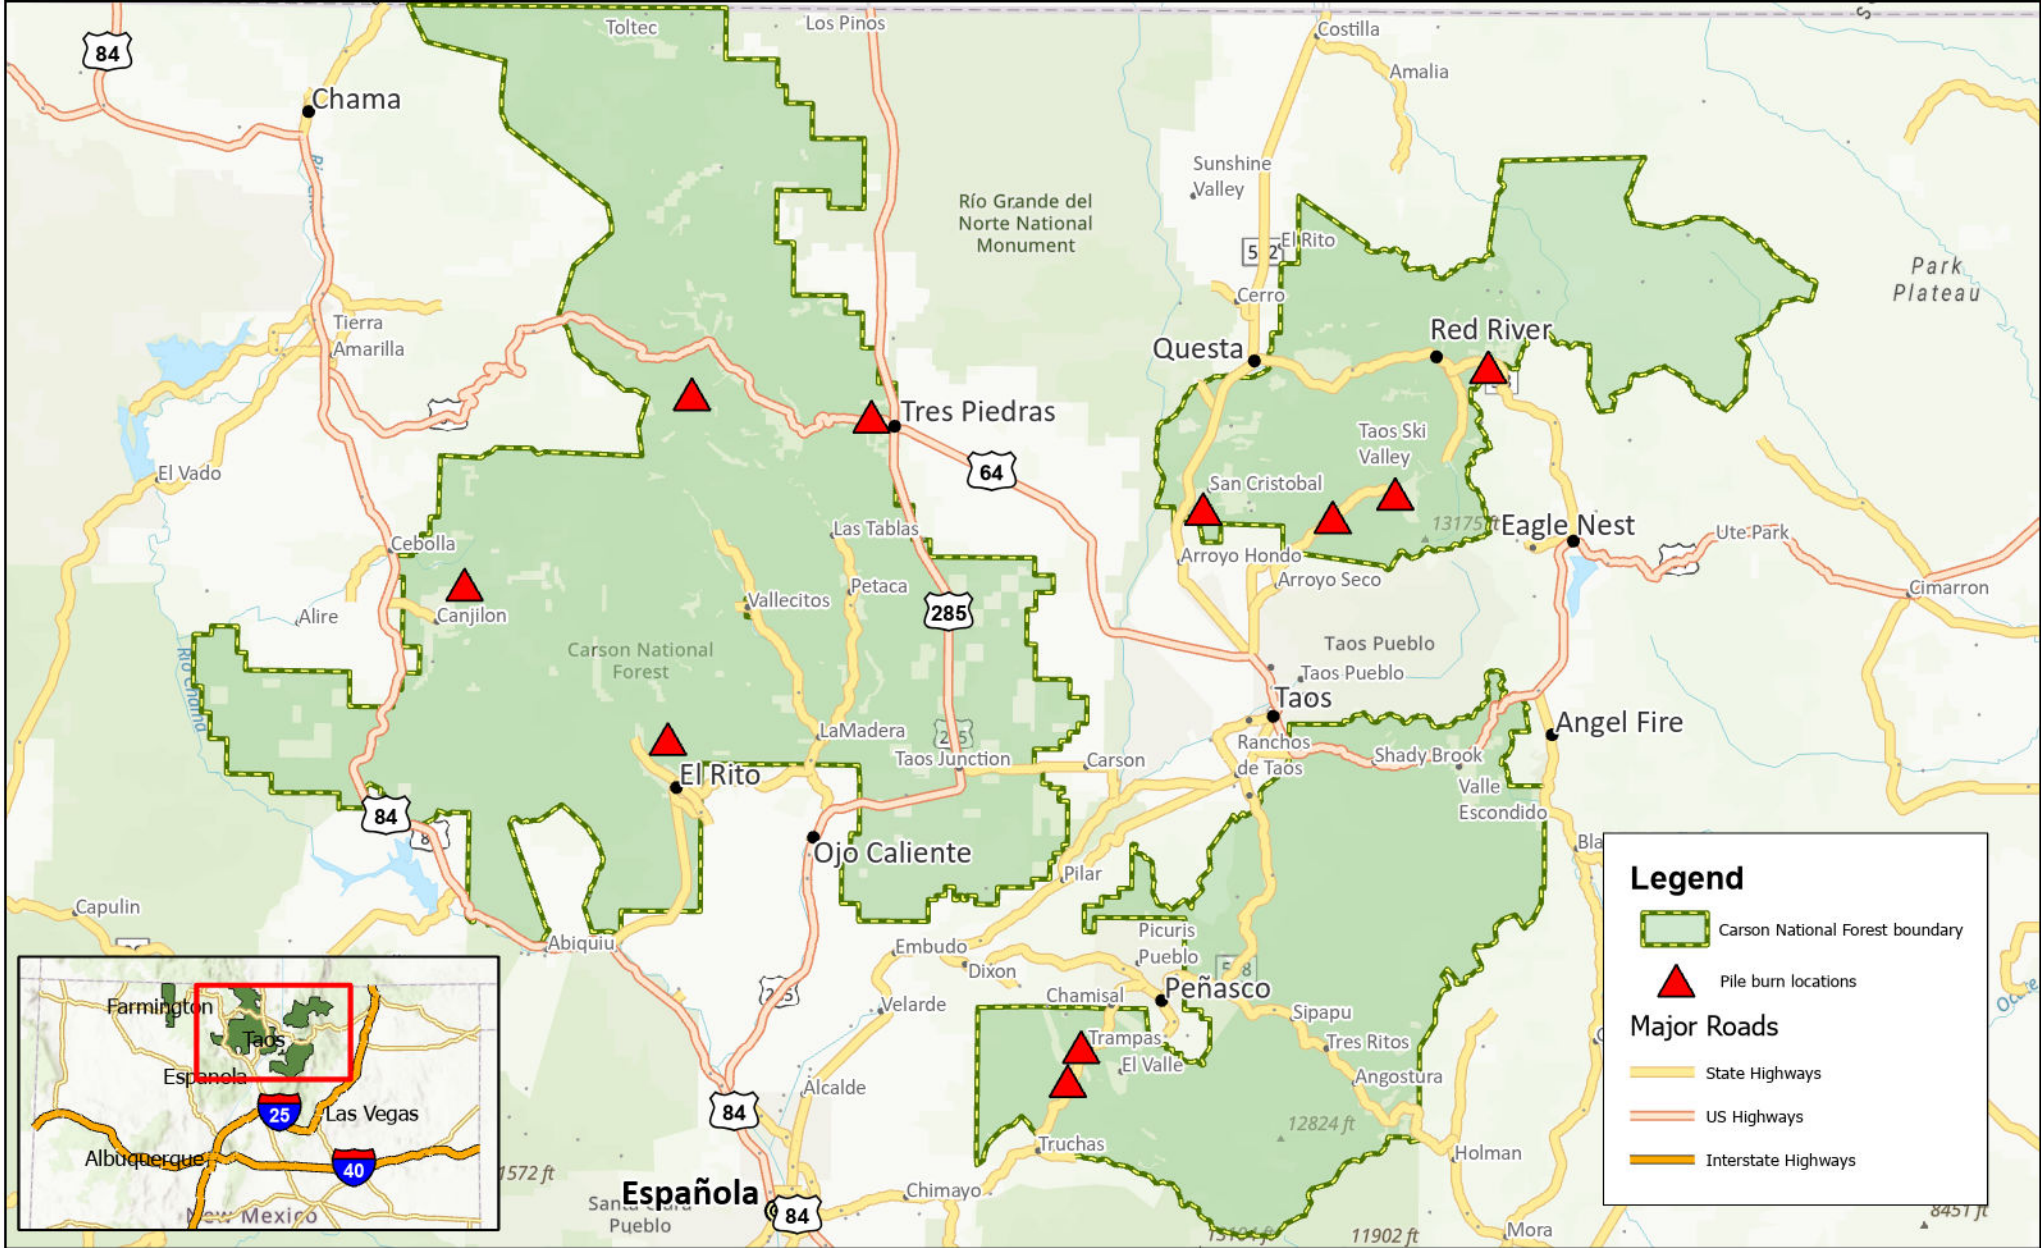

Pile Burning | Winter 2023-2024

Southwestern Region | Carson National Forest

Legend

- Carson National Forest boundary
- Pile burn locations

Major Roads

- State Highways
- US Highways
- Interstate Highways

11/27/2023