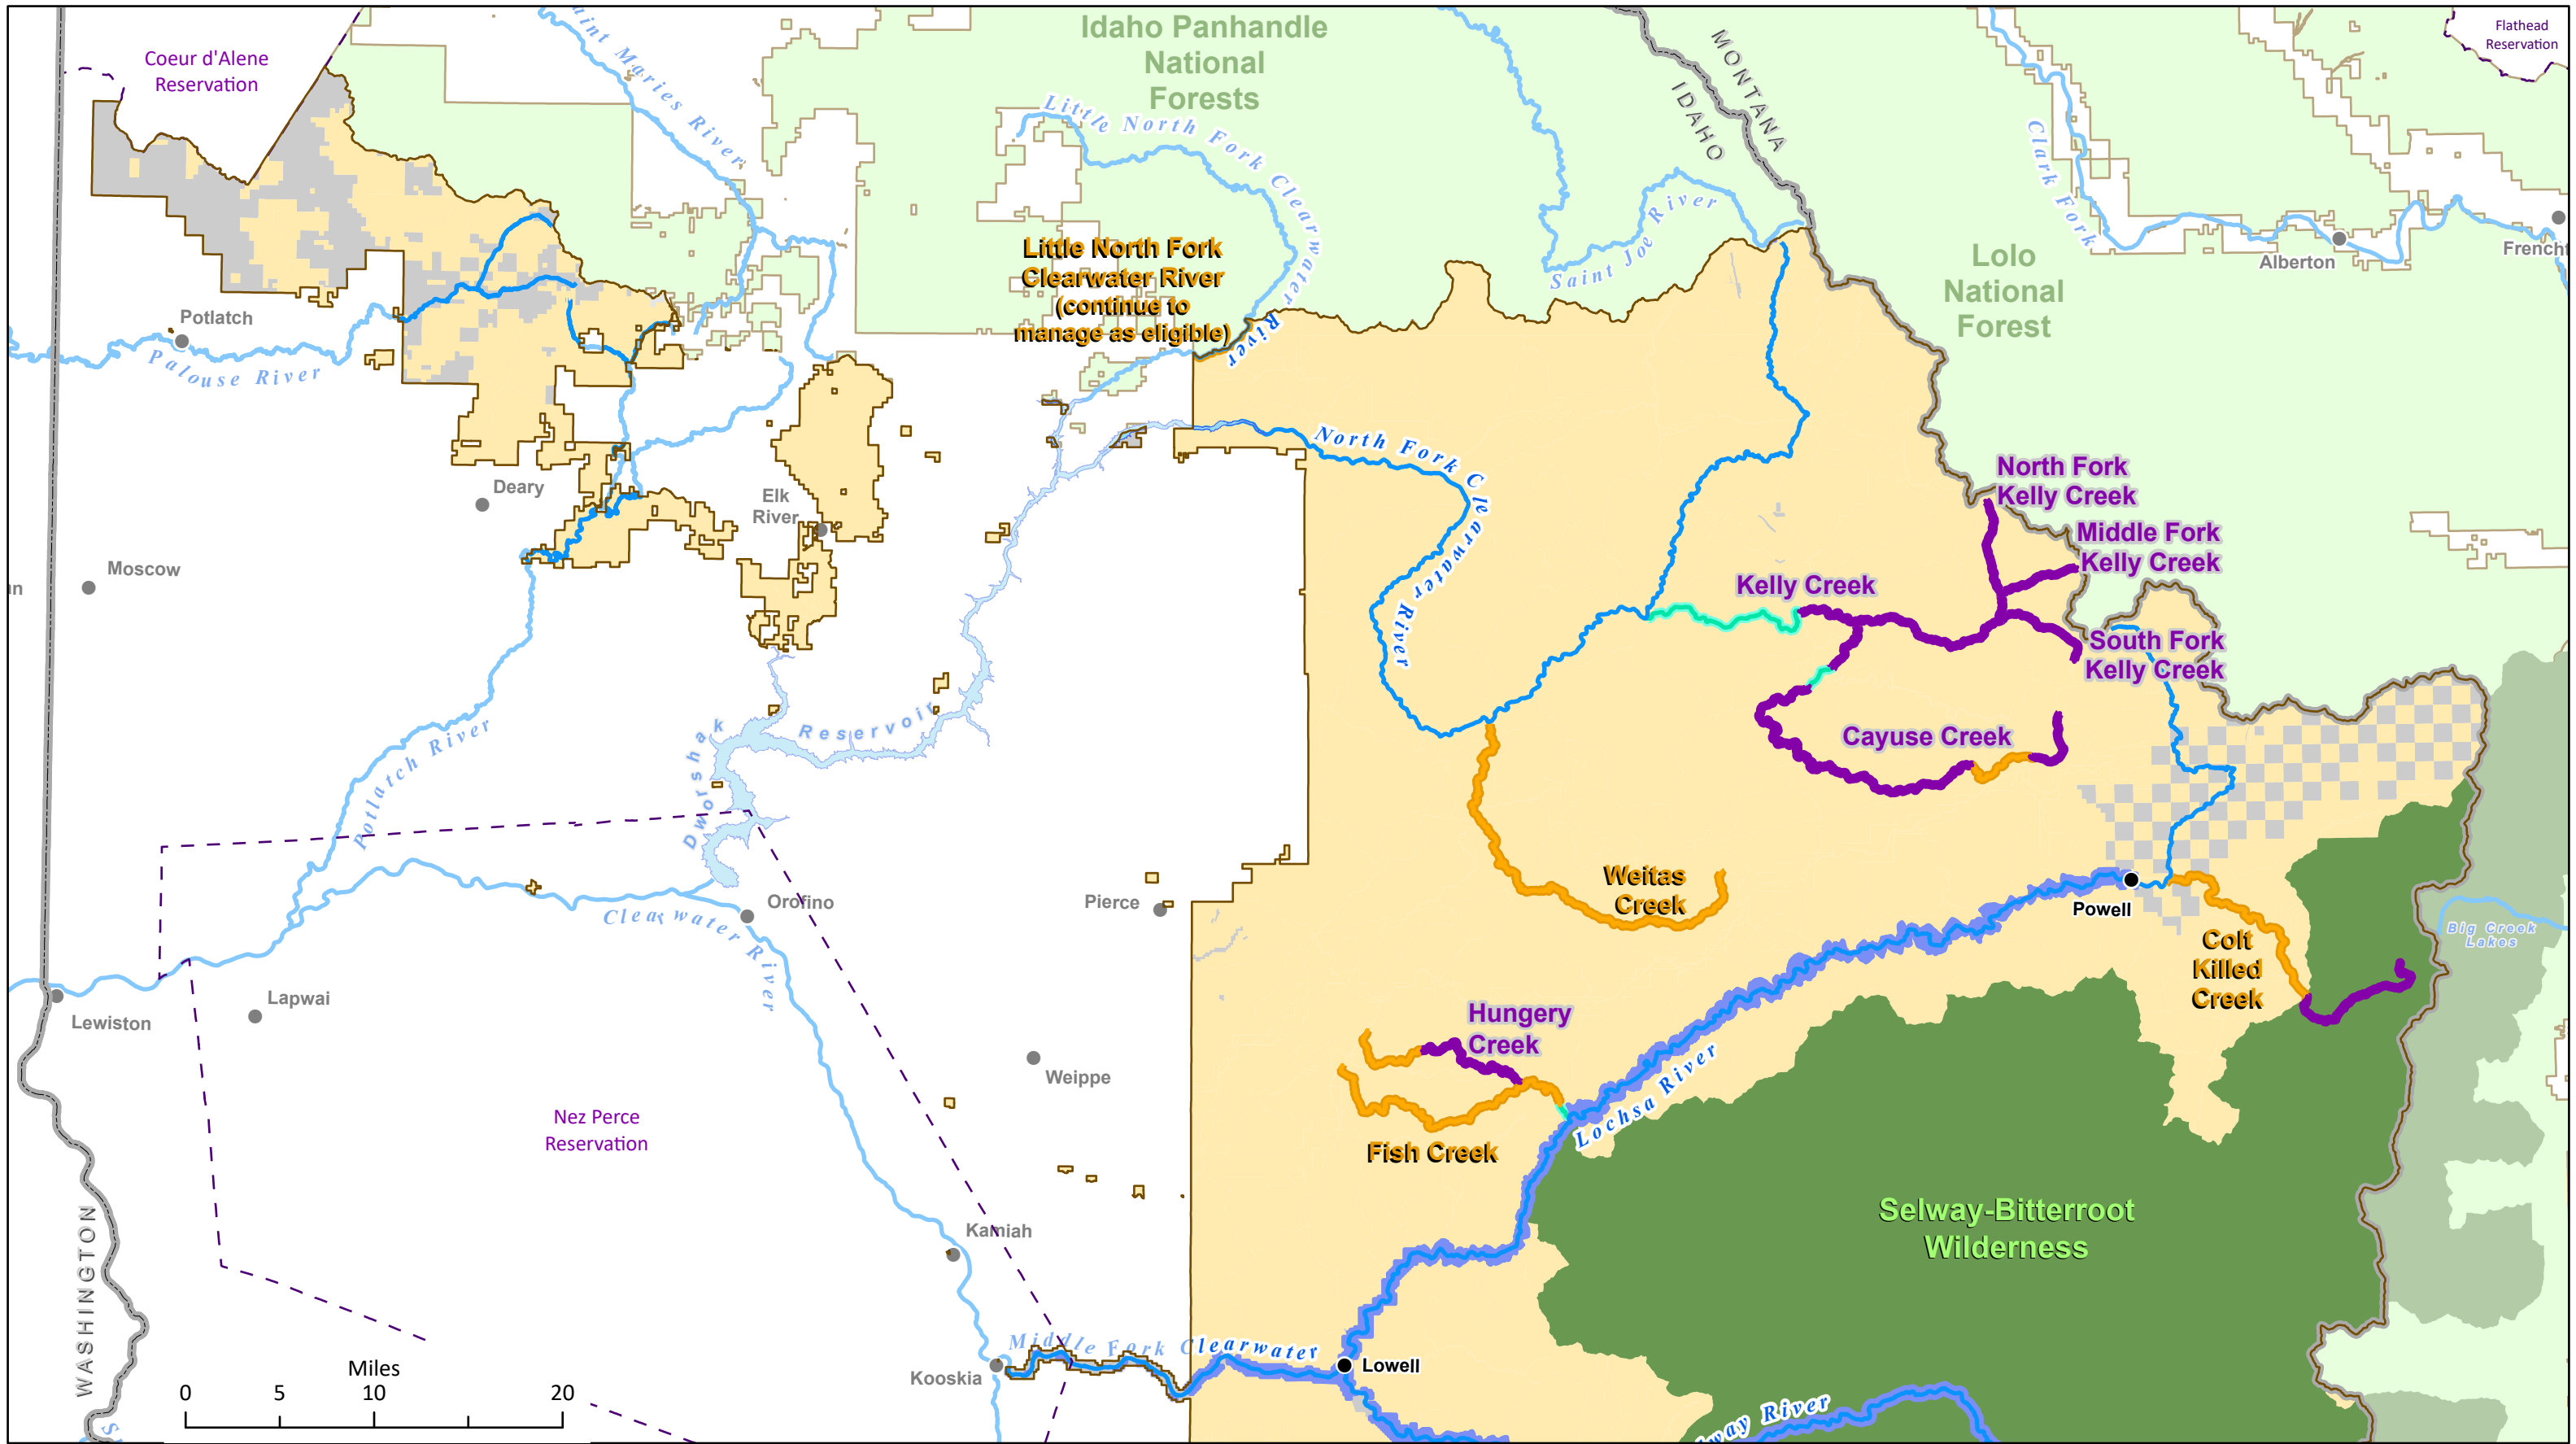

Suitable Wild and Scenic Rivers

Nez Perce-Clearwater National Forests
2023 Land Management Plan
Northern Portion of the Forests

- Recreational
- Scenic
- Wild
- Designated Wild and Scenic River
- Non Designated Wild and Scenic River
- Wilderness
- Tribal Reservation Boundary
- USA State Boundary
- NPC Administrative Forest Boundary

Suitable Wild and Scenic Rivers

Nez Perce-Clearwater National Forests
2023 Land Management Plan
Southern Portion of the Forests

- Recreational
- Scenic
- Wild
- Designated Wild and Scenic River
- Non Designated Wild and Scenic River
- Wilderness
- Tribal Reservation Boundary
- USA State Boundary
- NPC Administrative Forest Boundary