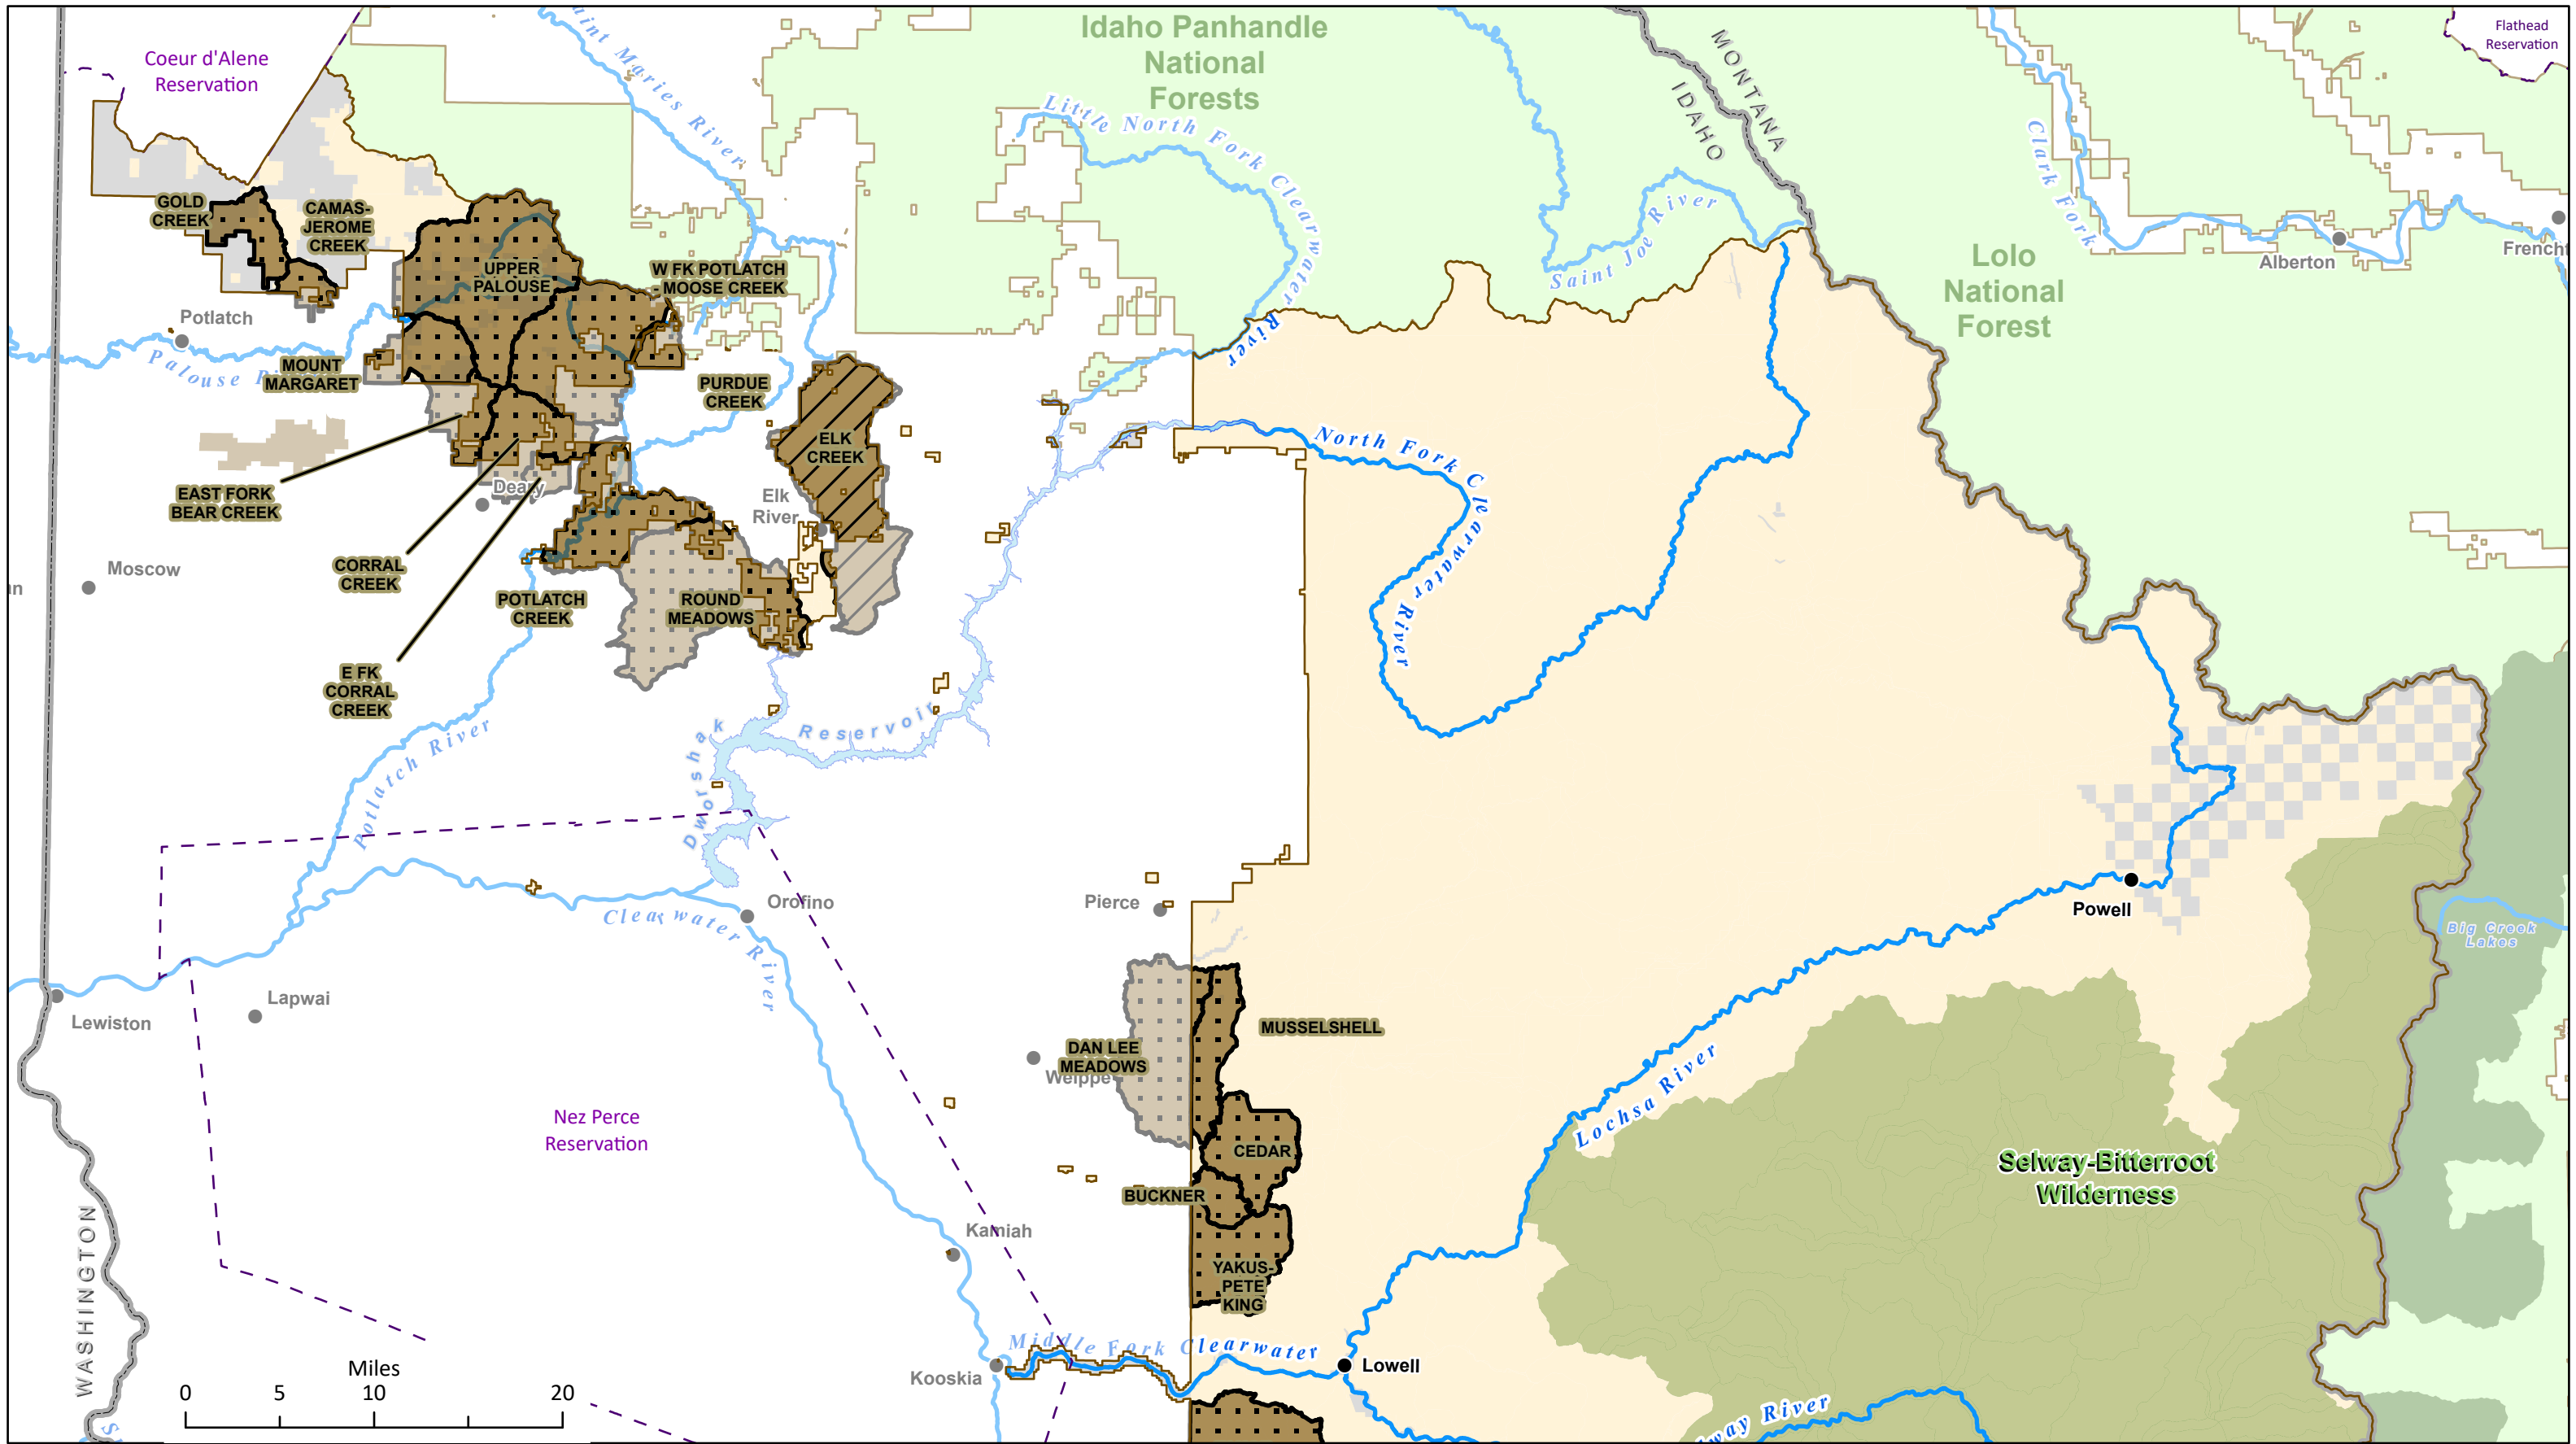

Grazing Allotments

Nez Perce-Clearwater National Forests
2023 Land Management Plan
Northern Portion of the Forests

Active Allotment

Vacant Allotment

USA State Boundary

Tribal Reservation Boundary

NPC Administrative Forest Boundary

Wilderness

Nez Perce-Clearwater Forest Lands

Non NPC Forest Lands

Other National Forests

Grazing Allotments

Nez Perce-Clearwater National Forests
2023 Land Management Plan
Southern Portion of the Forests

- Active Allotment
- Vacant Allotment
- Tribal Reservation Boundary
- NPC Administrative Forest Boundary
- USA State Boundary
- Wilderness
- Nez Perce-Clearwater Forest Lands
- Non NPC Forest Lands
- Other National Forests