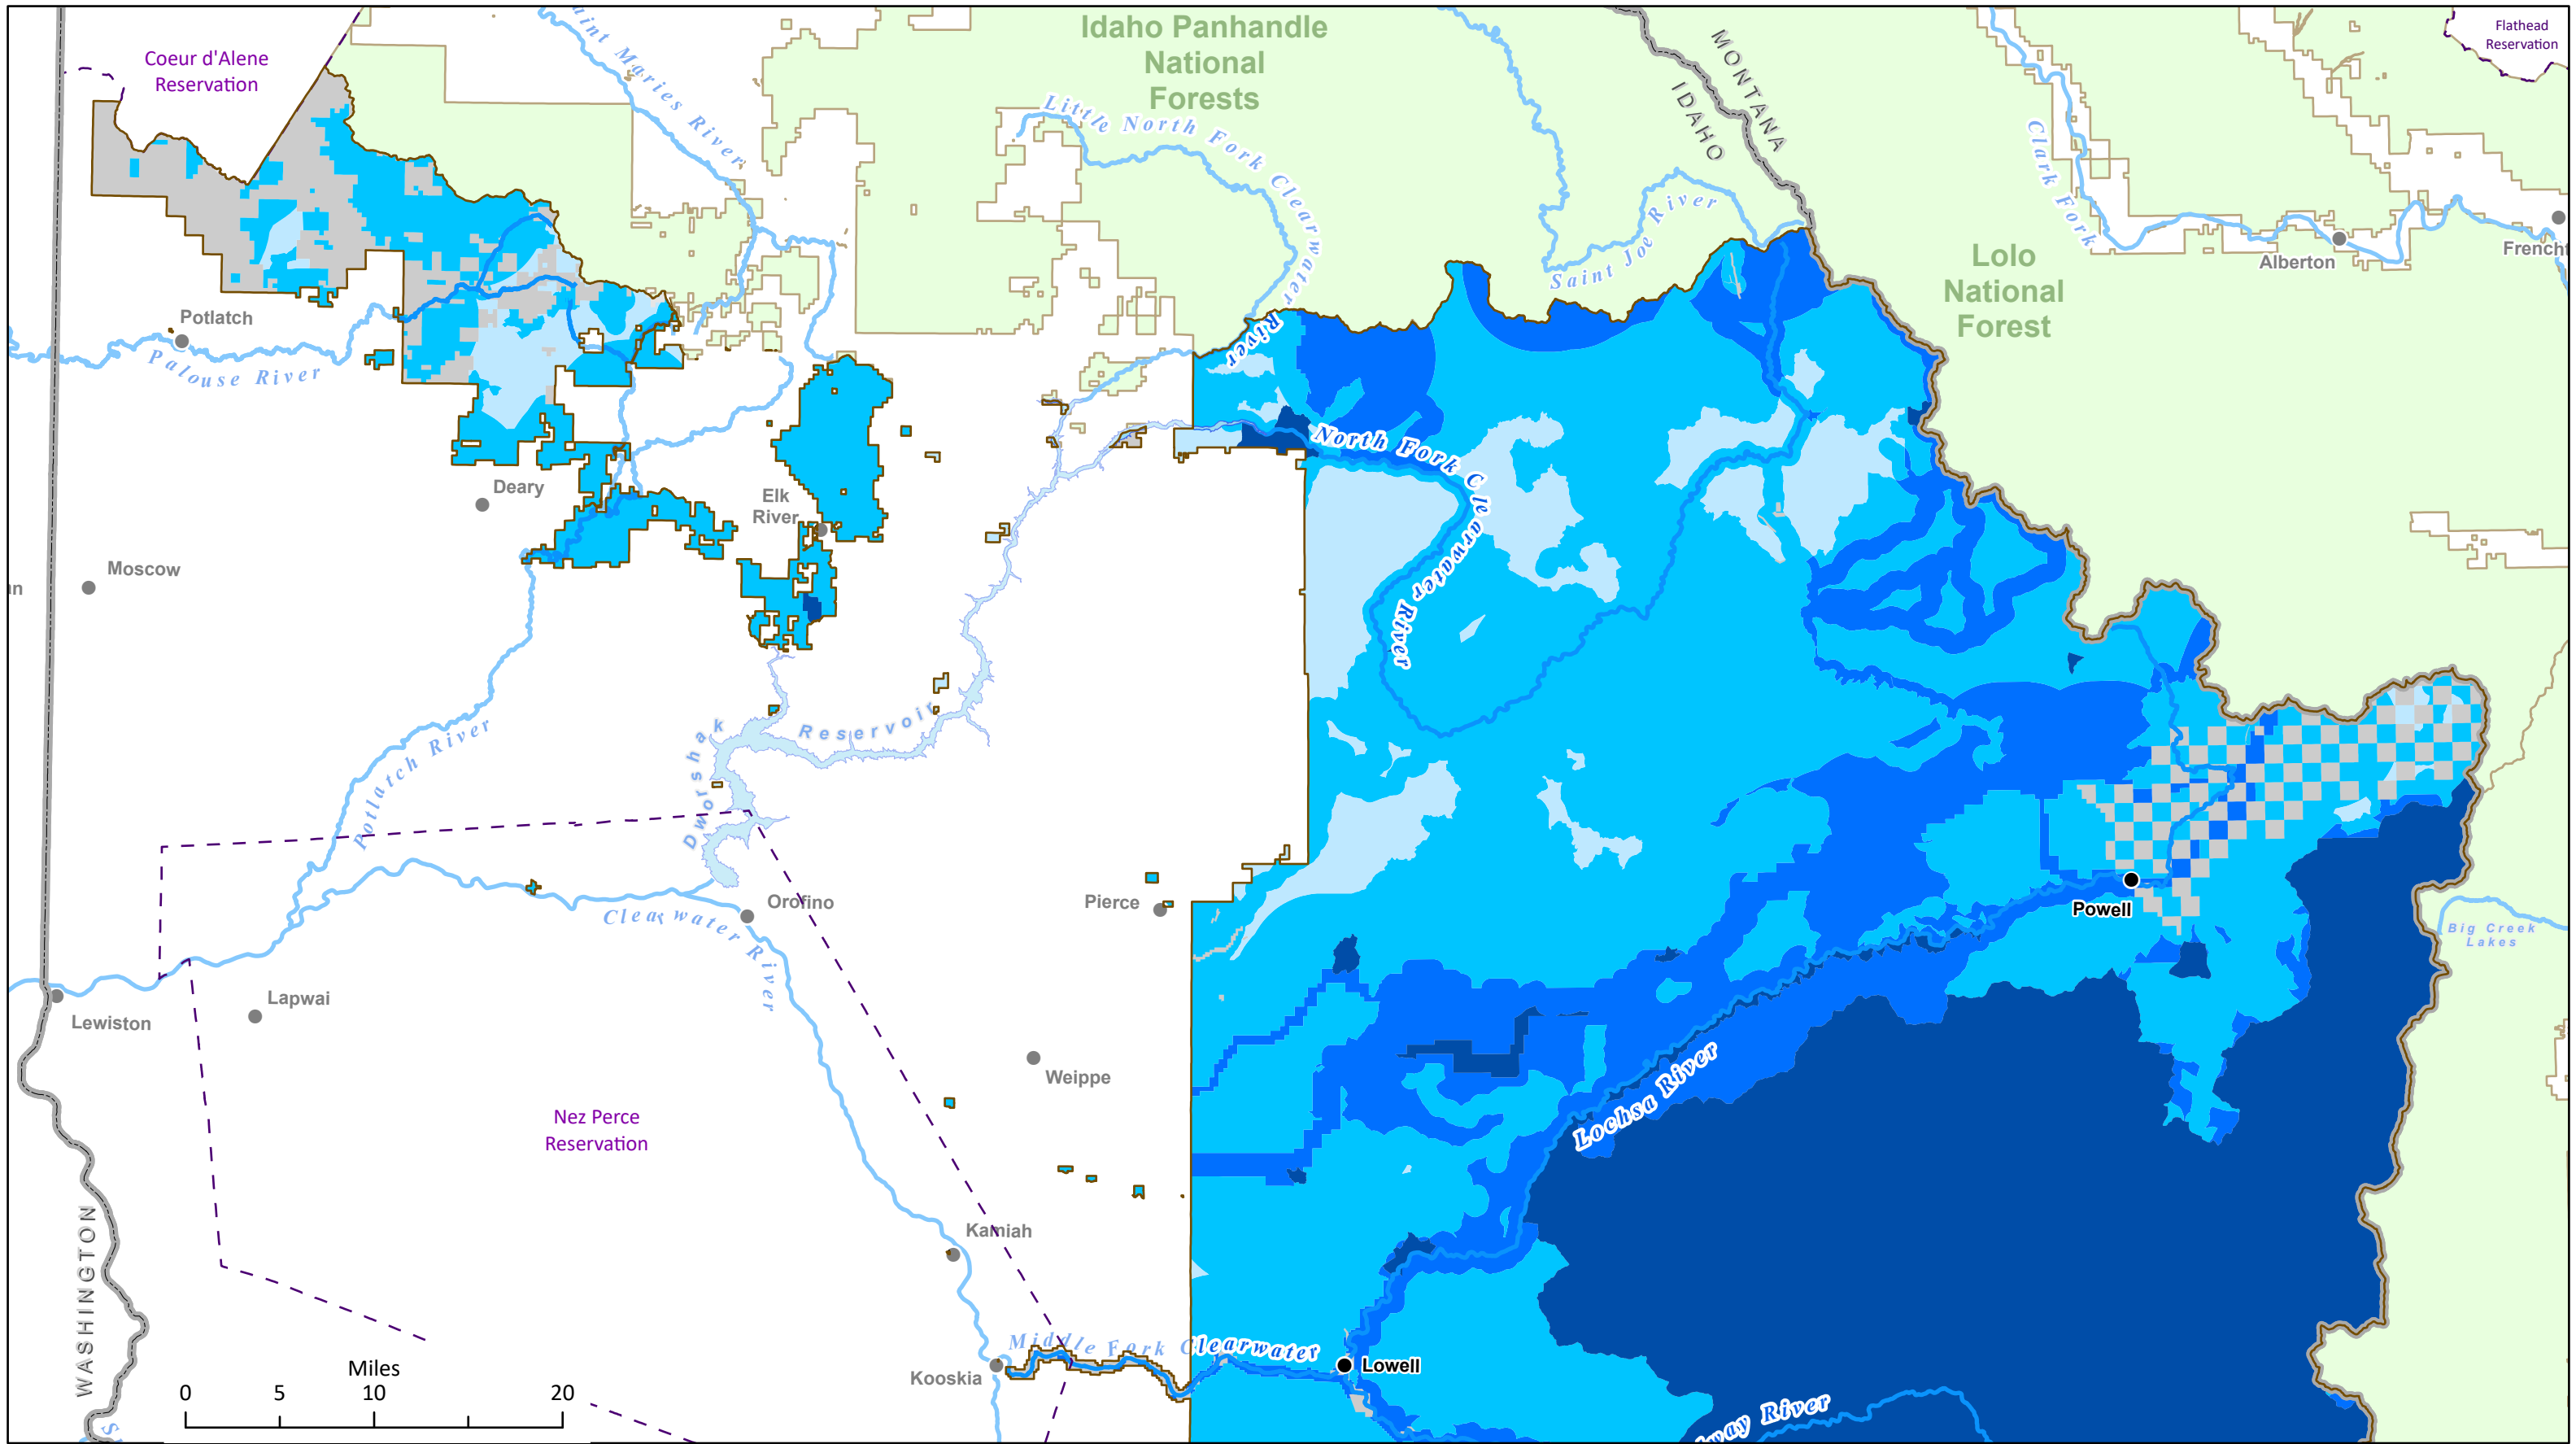

Scenic Integrity Objectives

Nez Perce-Clearwater National Forests
2023 Land Management Plan
Northern Portion of the Forests

- Very High
- High
- Moderate

Low

- Tribal Reservation Boundary
- Non NPC Forest Lands
- Other National Forests

NPC Administrative Forest Boundary

USA State Boundary

Scenic Integrity Objectives

Nez Perce-Clearwater National Forests
2023 Land Management Plan
Southern Portion of the Forests

- Very High
- High
- Moderate
- Low
- Tribal Reservation Boundary
- Non NPC Forest Lands
- Other National Forests
- NPC Administrative Forest Boundary
- USA State Boundary