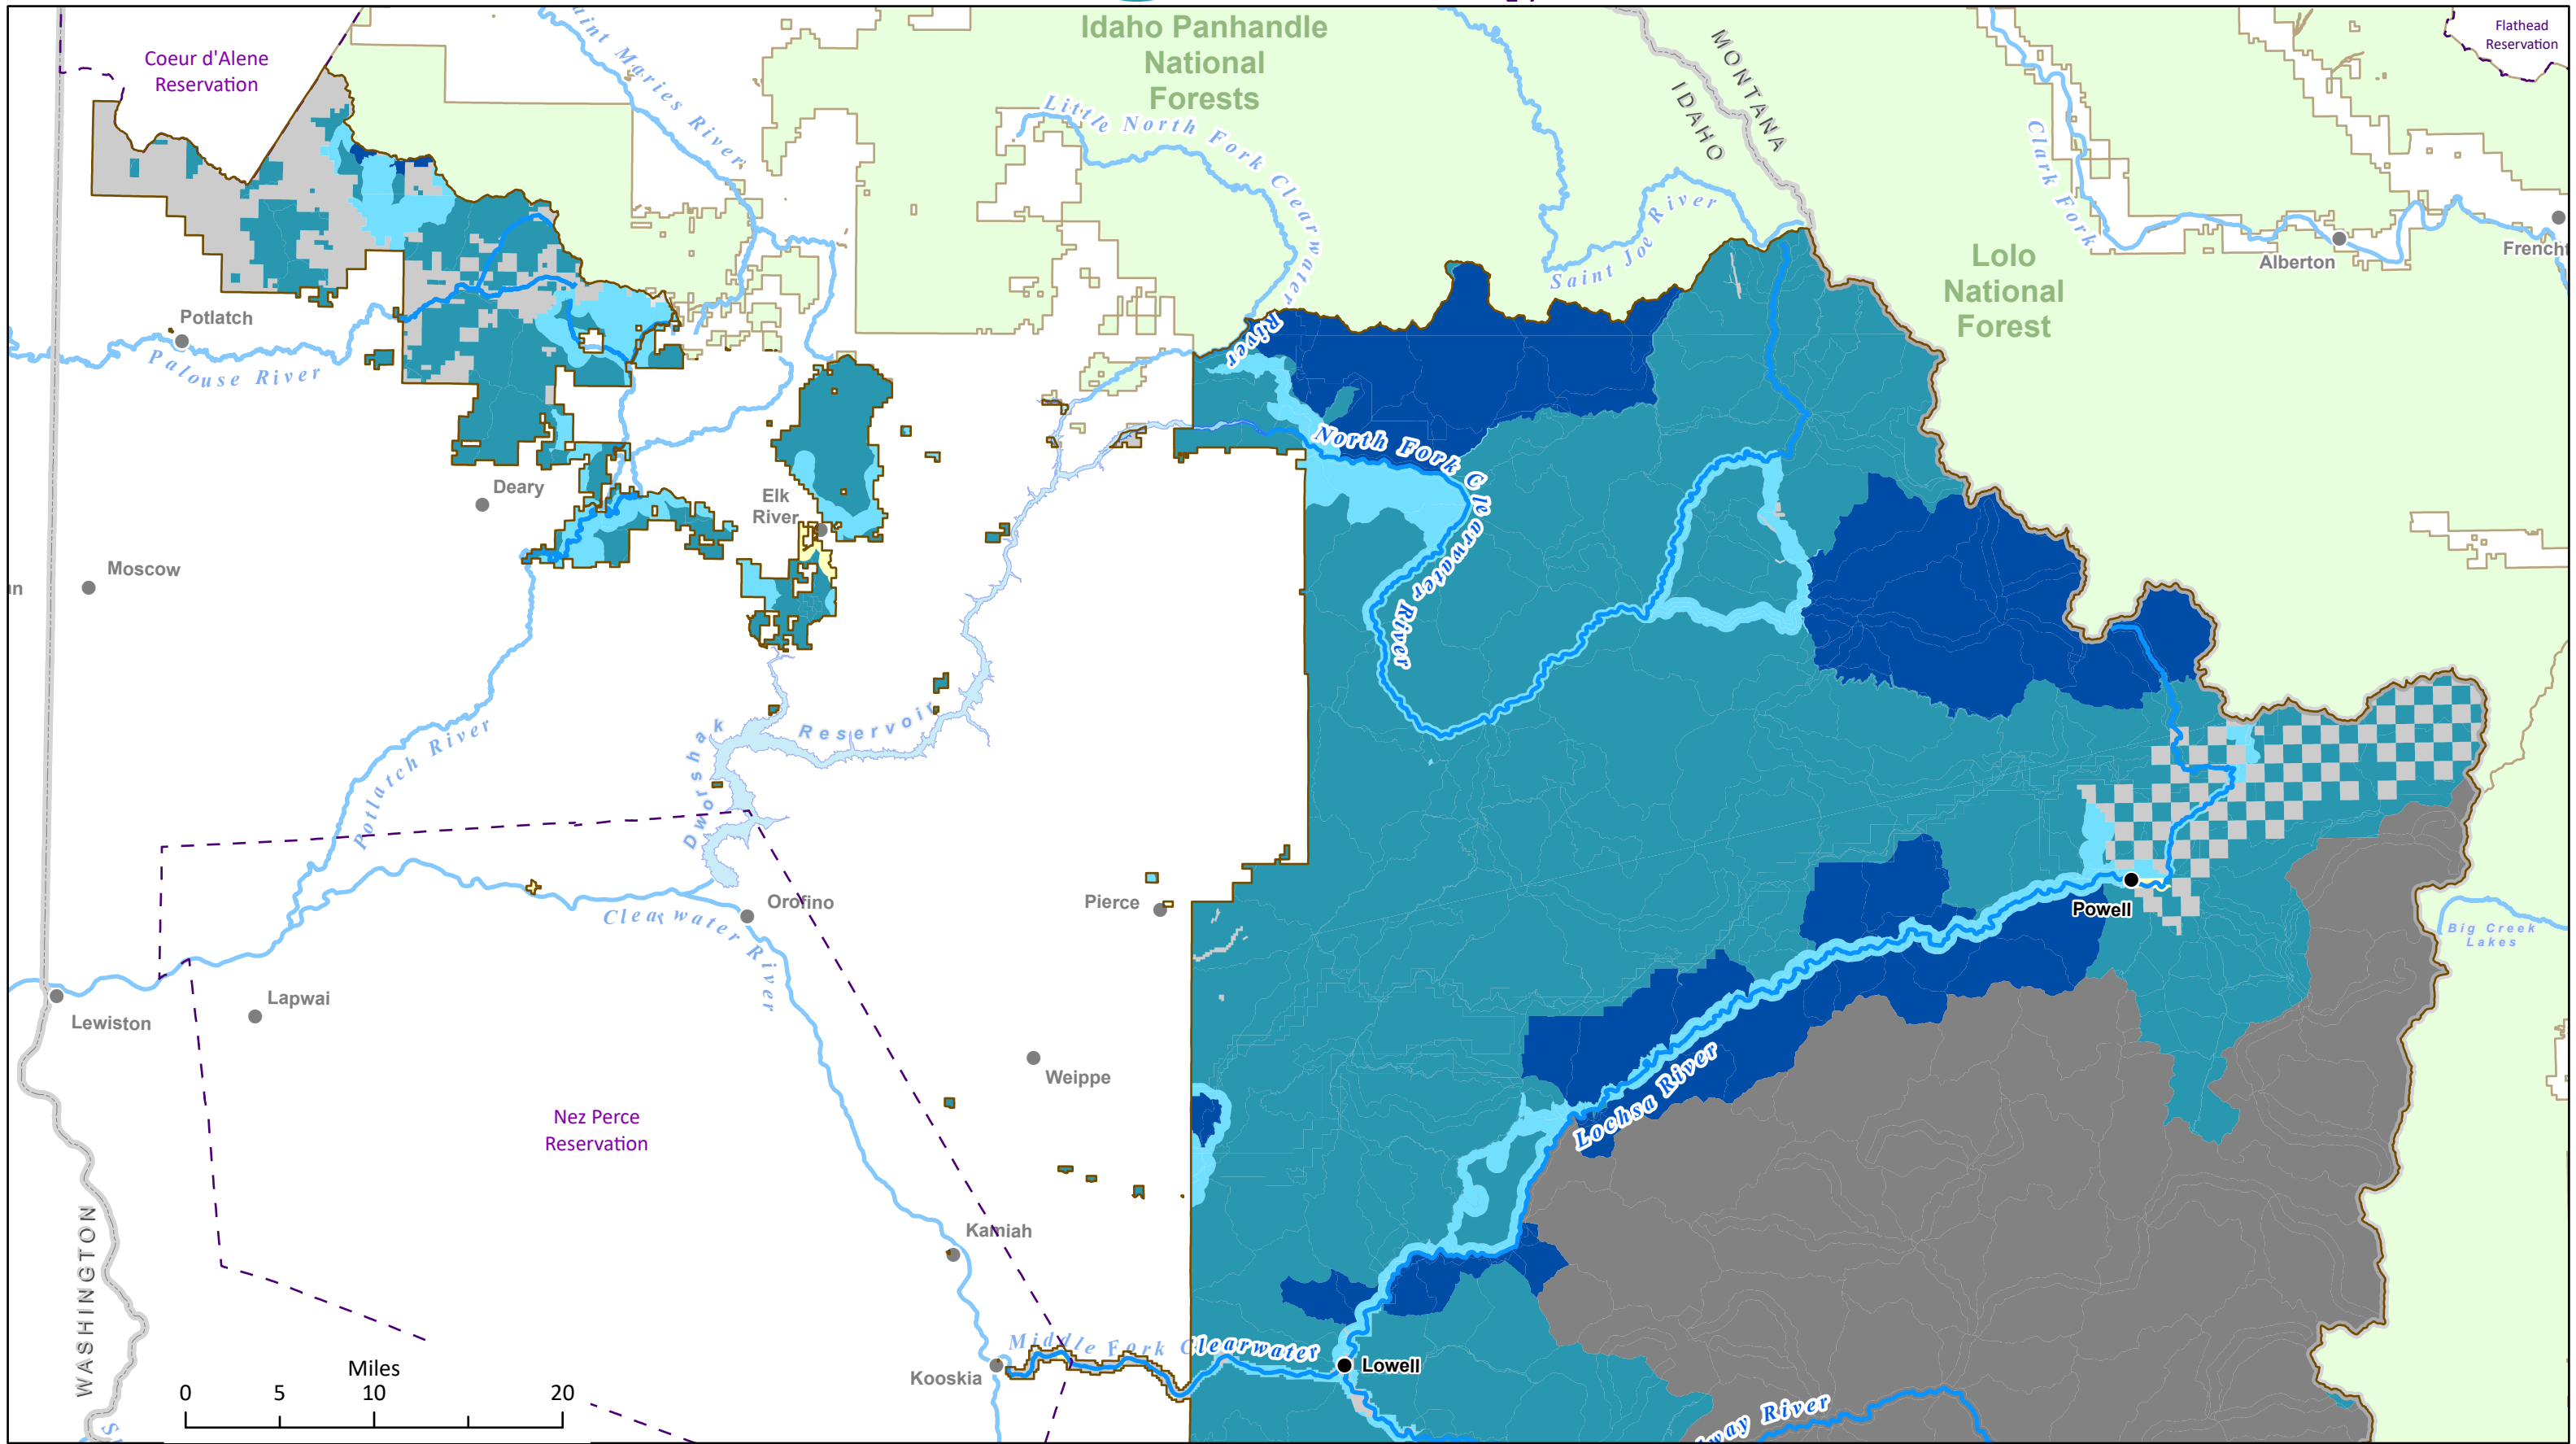

# Winter Recreation Opportunity Spectrum

Nez Perce-Clearwater National Forests  
2023 Land Management Plan  
Northern Portion of the Forests

- Rural
- Roaded Natural
- Semi-primitive Motorized
- Semi-primitive Non-motorized
- Primitive
- Tribal Reservation Boundary
- Non NPC Forest Lands
- Other National Forests
- NPC Administrative Forest Boundary

# Winter Recreation Opportunity Spectrum

Nez Perce-Clearwater National Forests  
2023 Land Management Plan  
Southern Portion of the Forests

- Rural
- Roaded Natural
- Semi-primitive Motorized
- Semi-primitive Non-motorized
- Primitive
- Tribal Reservation Boundary
- Non NPC Forest Lands
- Other National Forests
- NPC Administrative Forest Boundary