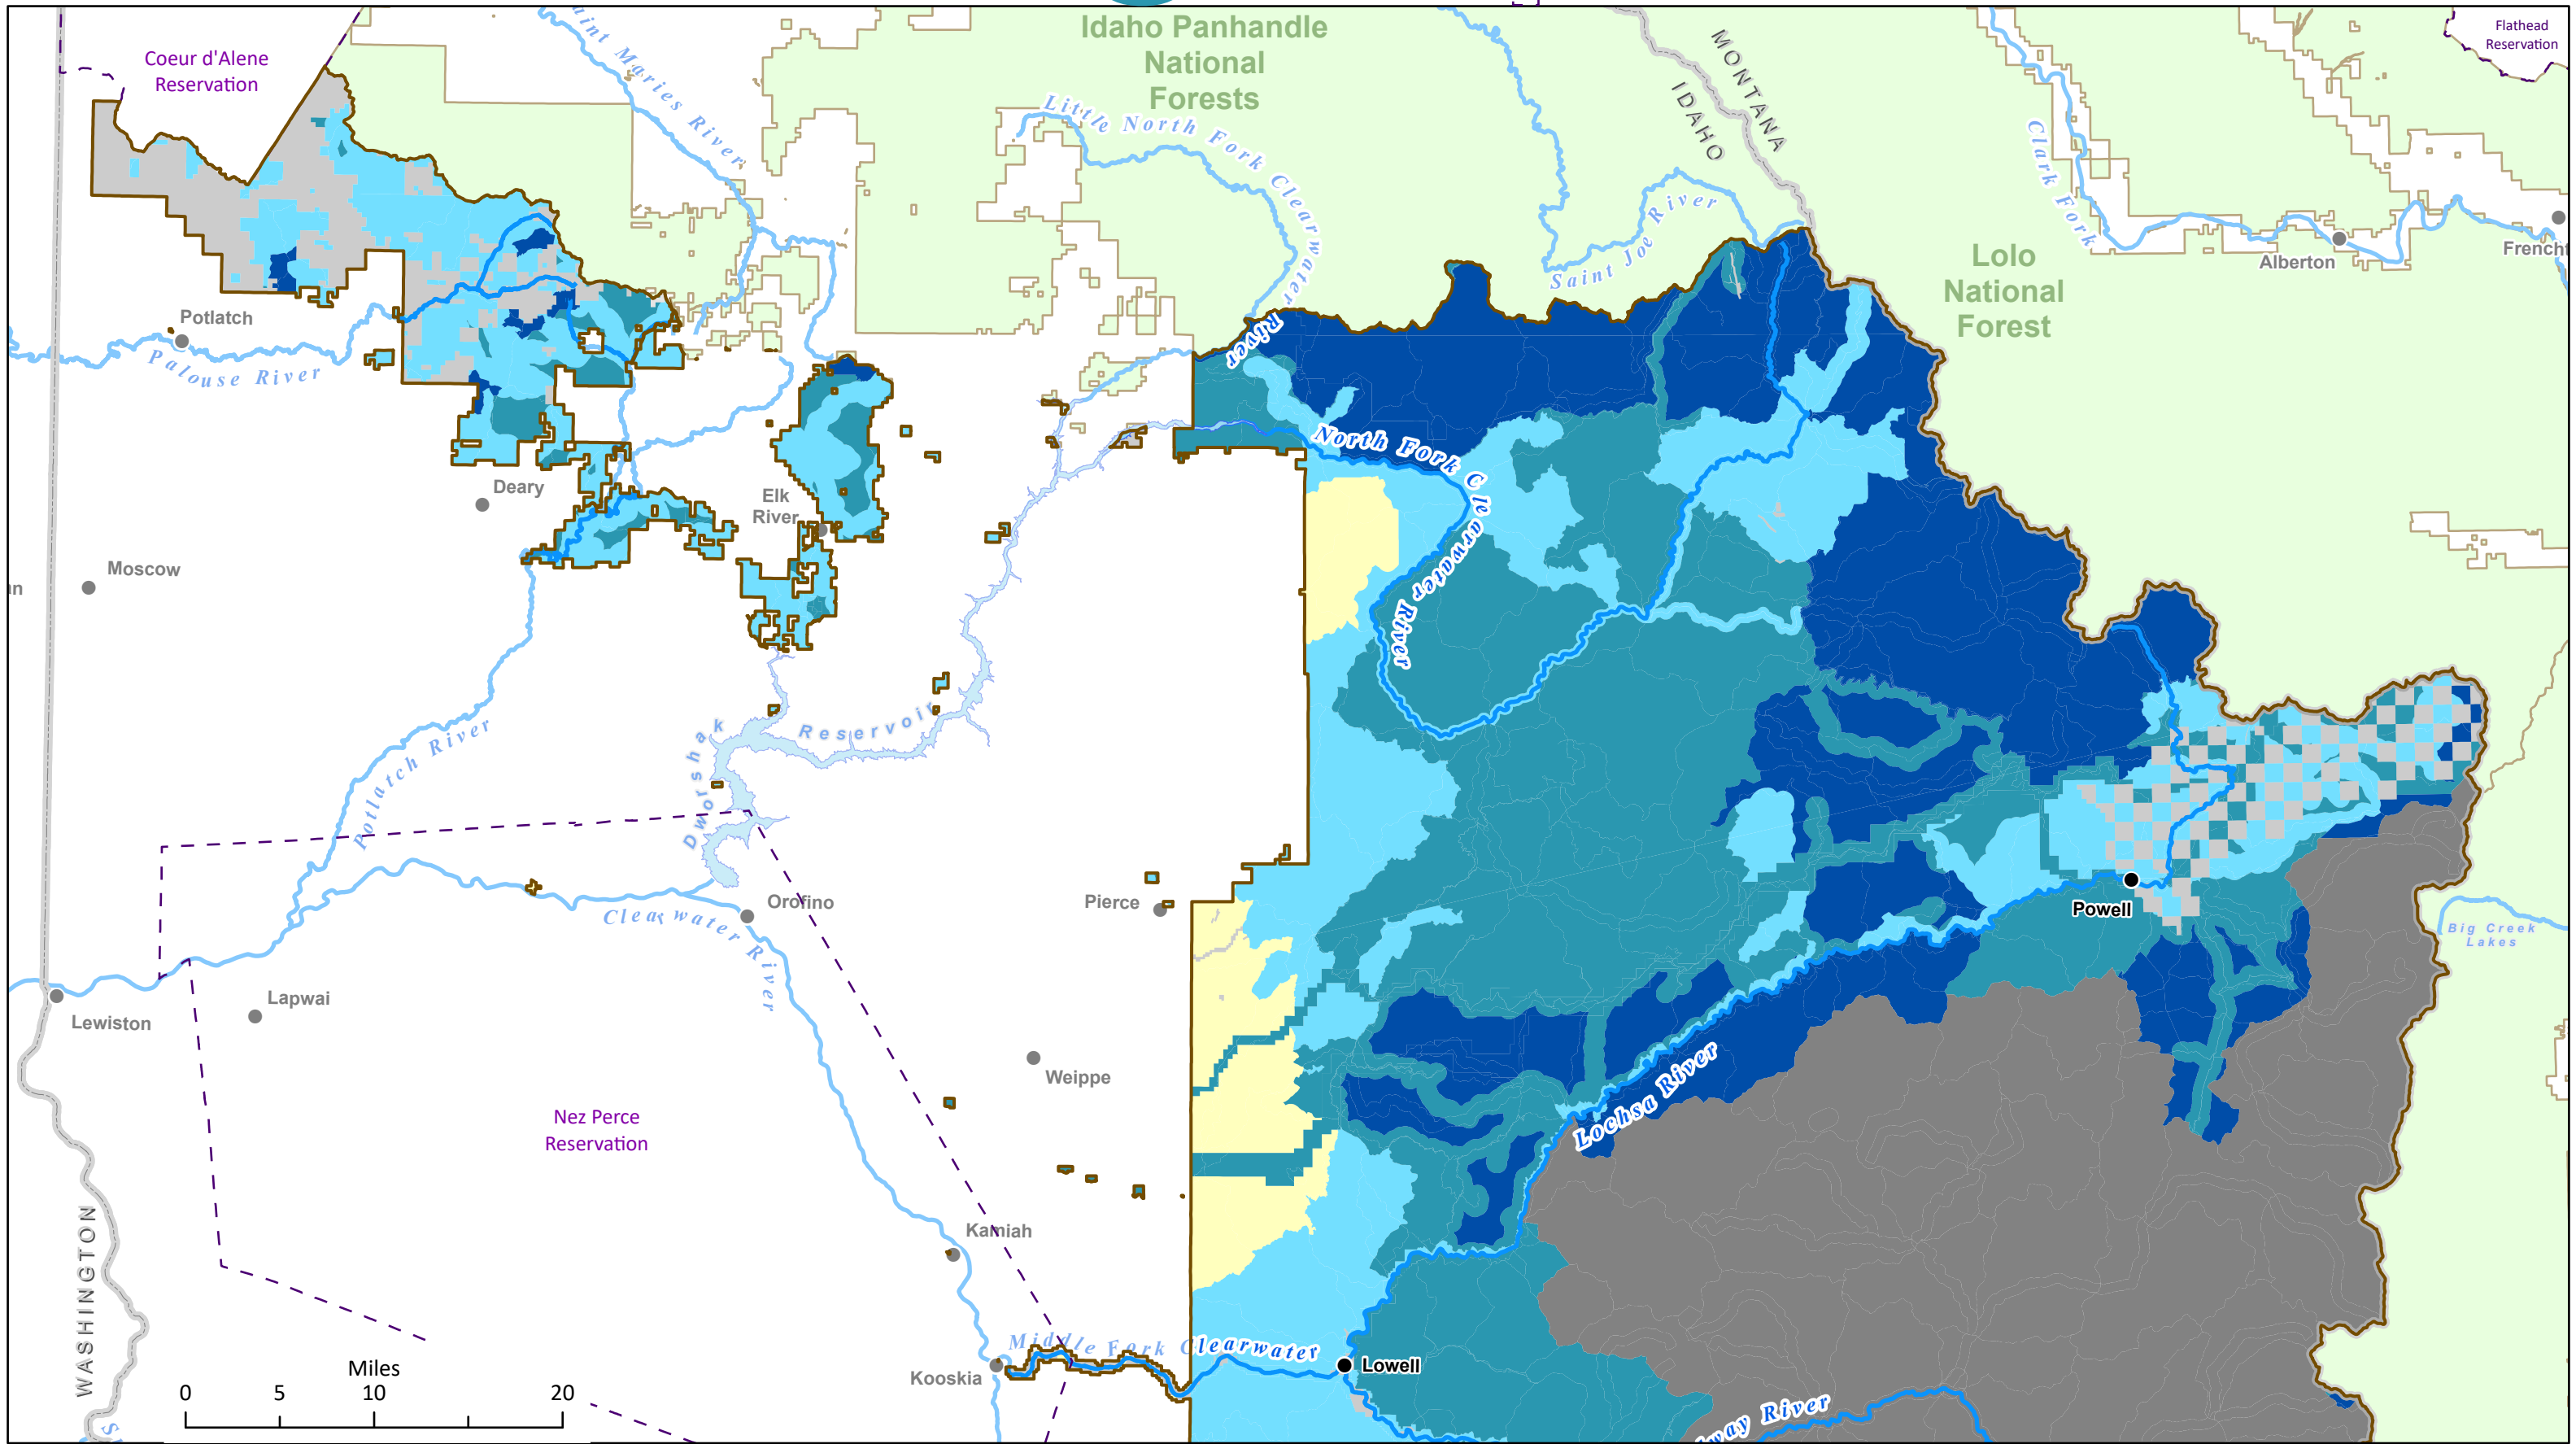

Summer Recreation Opportunity Spectrum

Nez Perce-Clearwater National Forests
2023 Land Management Plan
Northern Portion of the Forests

- Rural
- Roaded Natural
- Semi-primitive Motorized
- Semi-primitive Non-motorized
- Primitive
- Tribal Reservation Boundary
- Non NPC Forest Lands
- Other National Forests
- NPC Administrative Forest Boundary

Summer Recreation Opportunity Spectrum

Nez Perce-Clearwater National Forests
2023 Land Management Plan
Southern Portion of the Forests

- Rural
- Routed Natural
- Semi-primitive Motorized
- Semi-primitive Non-motorized
- Primitive
- Tribal Reservation Boundary
- Non NPC Forest Lands
- Other National Forests
- NPC Administrative Forest Boundary