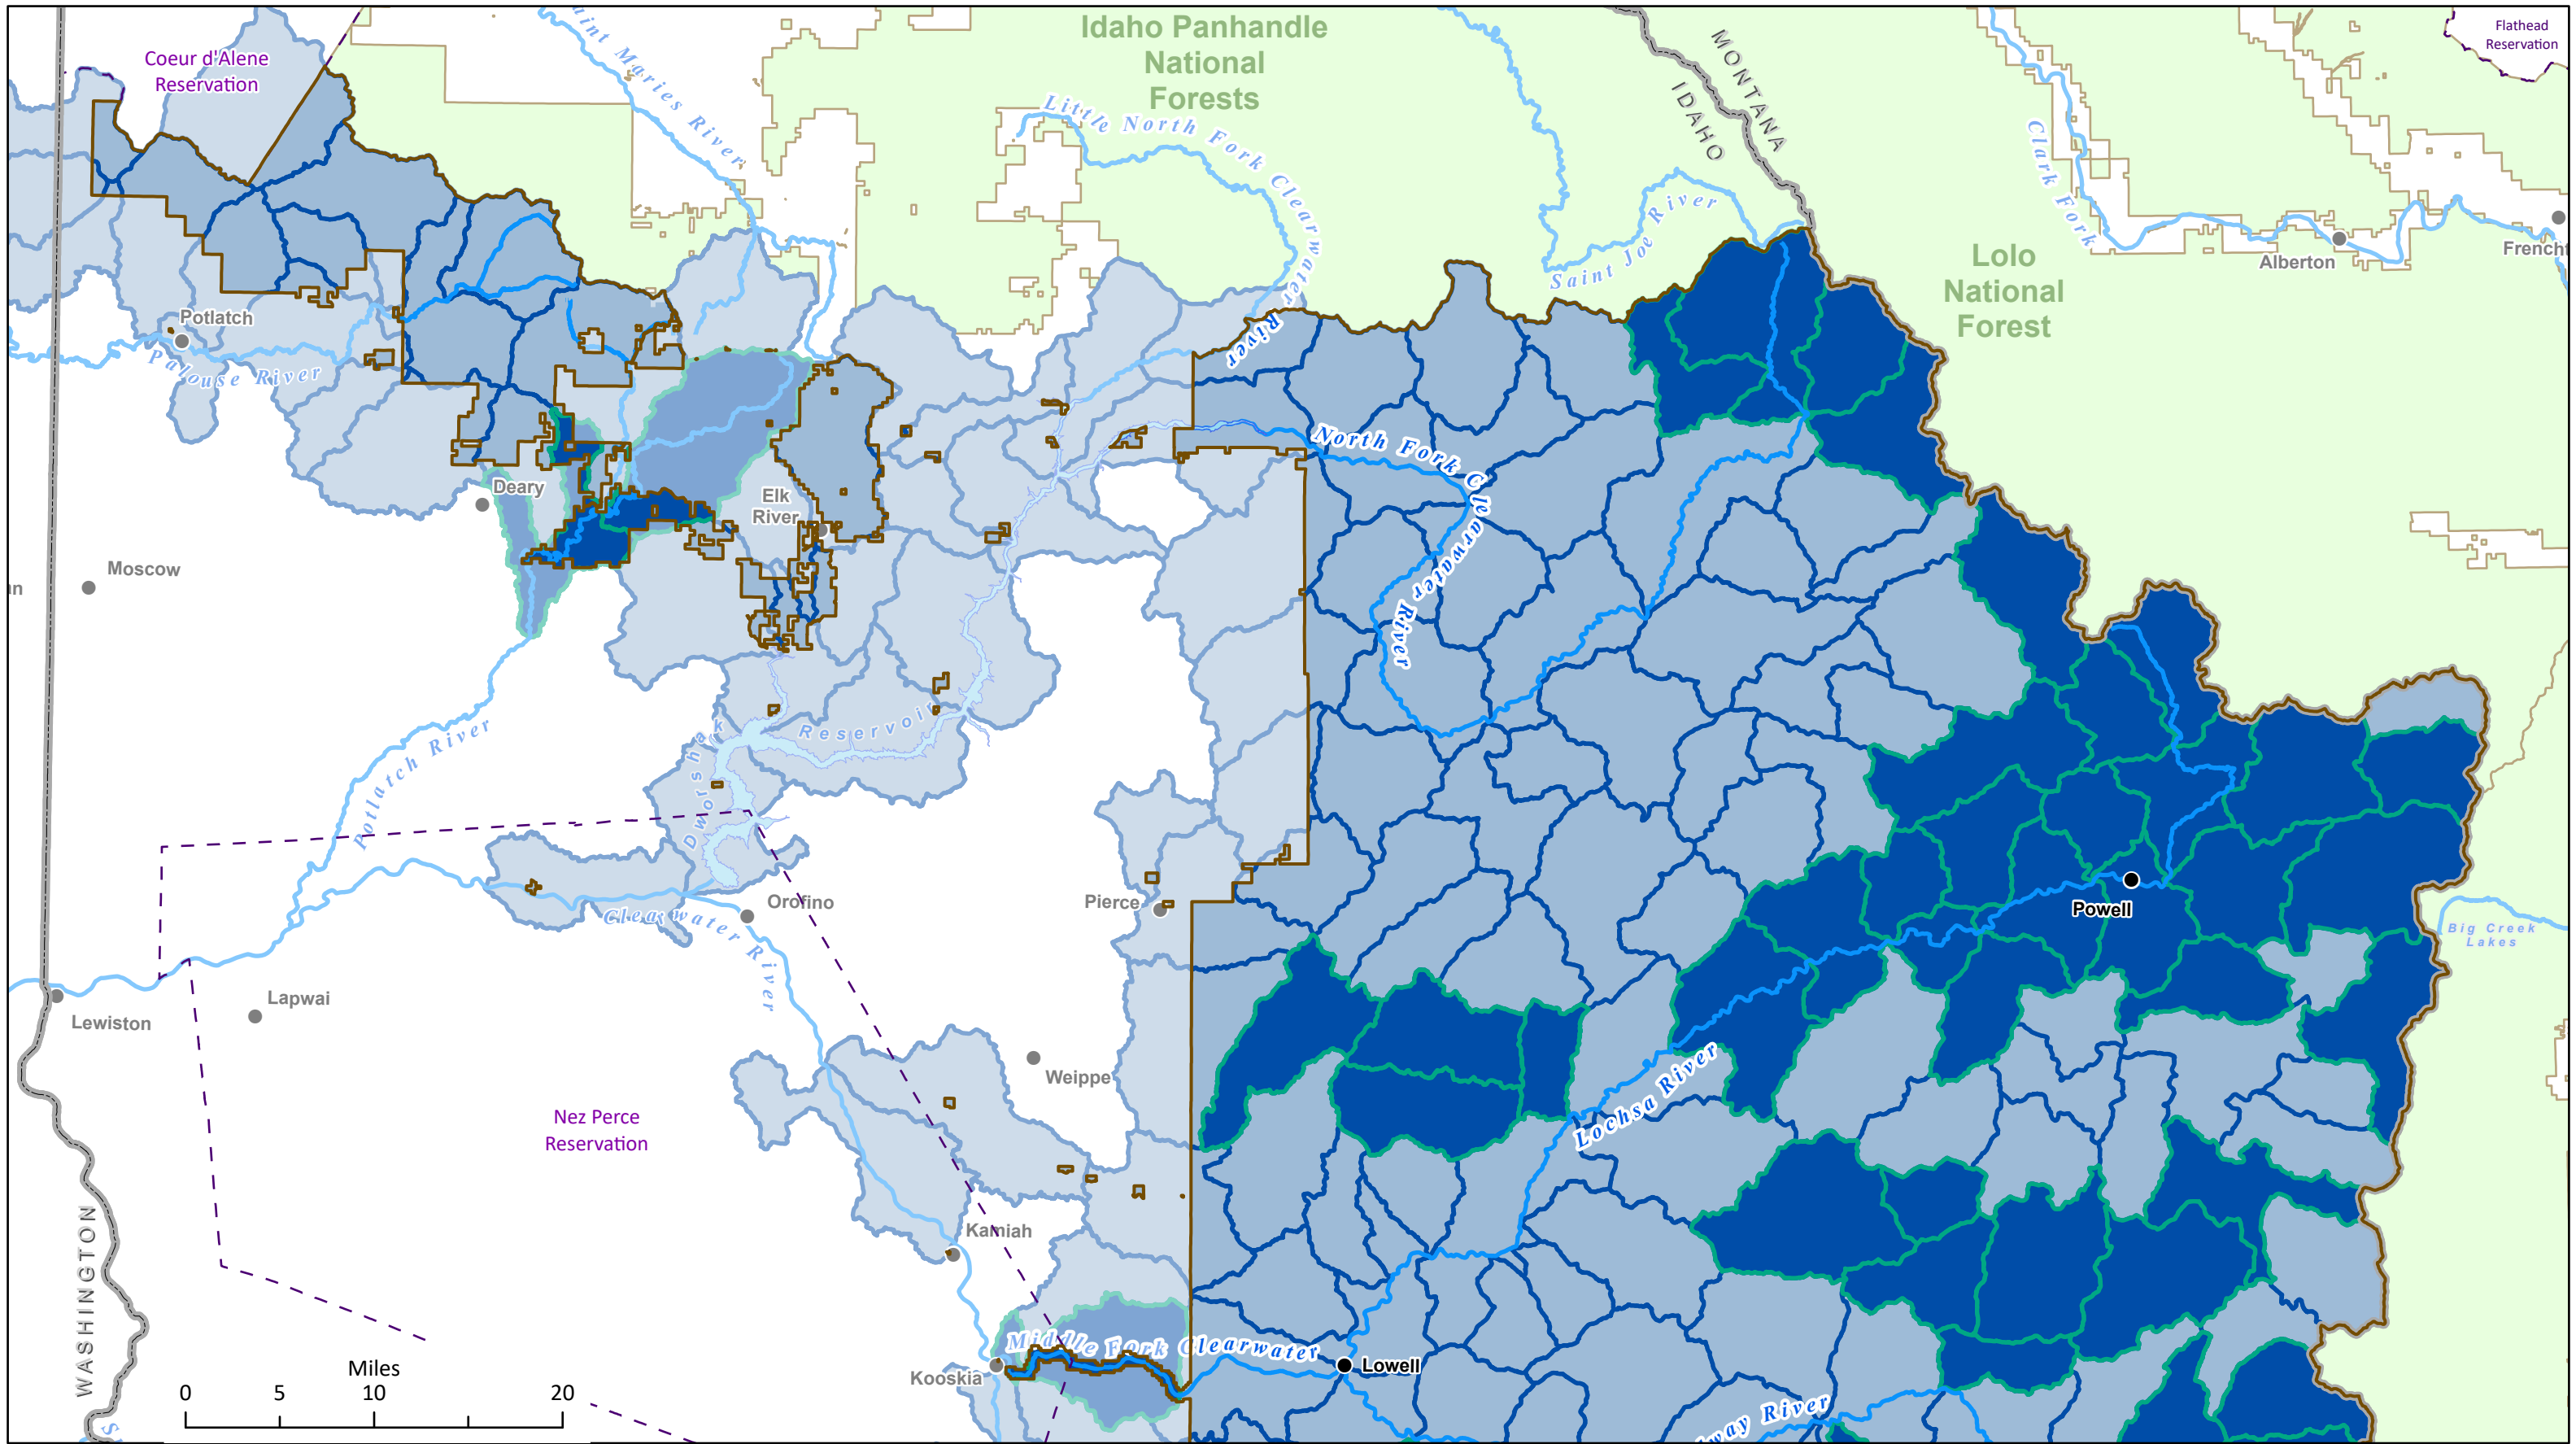

# Conservation Watersheds

Nez Perce-Clearwater National Forests  
2023 Land Management Plan  
Northern Portion of the Forests

- Non-Conservation Watershed
- Conservation Watershed
- Tribal Reservation Boundary
- USA State Boundary
- NPC Administrative Forest Boundary
- Other National Forests

# Conservation Watersheds

Nez Perce-Clearwater National Forests  
2023 Land Management Plan  
Southern Portion of the Forests

- Non-Conservation Watershed
- Conservation Watershed
- Tribal Reservation Boundary
- USA State Boundary
- NPC Administrative Forest Boundary
- Other National Forests