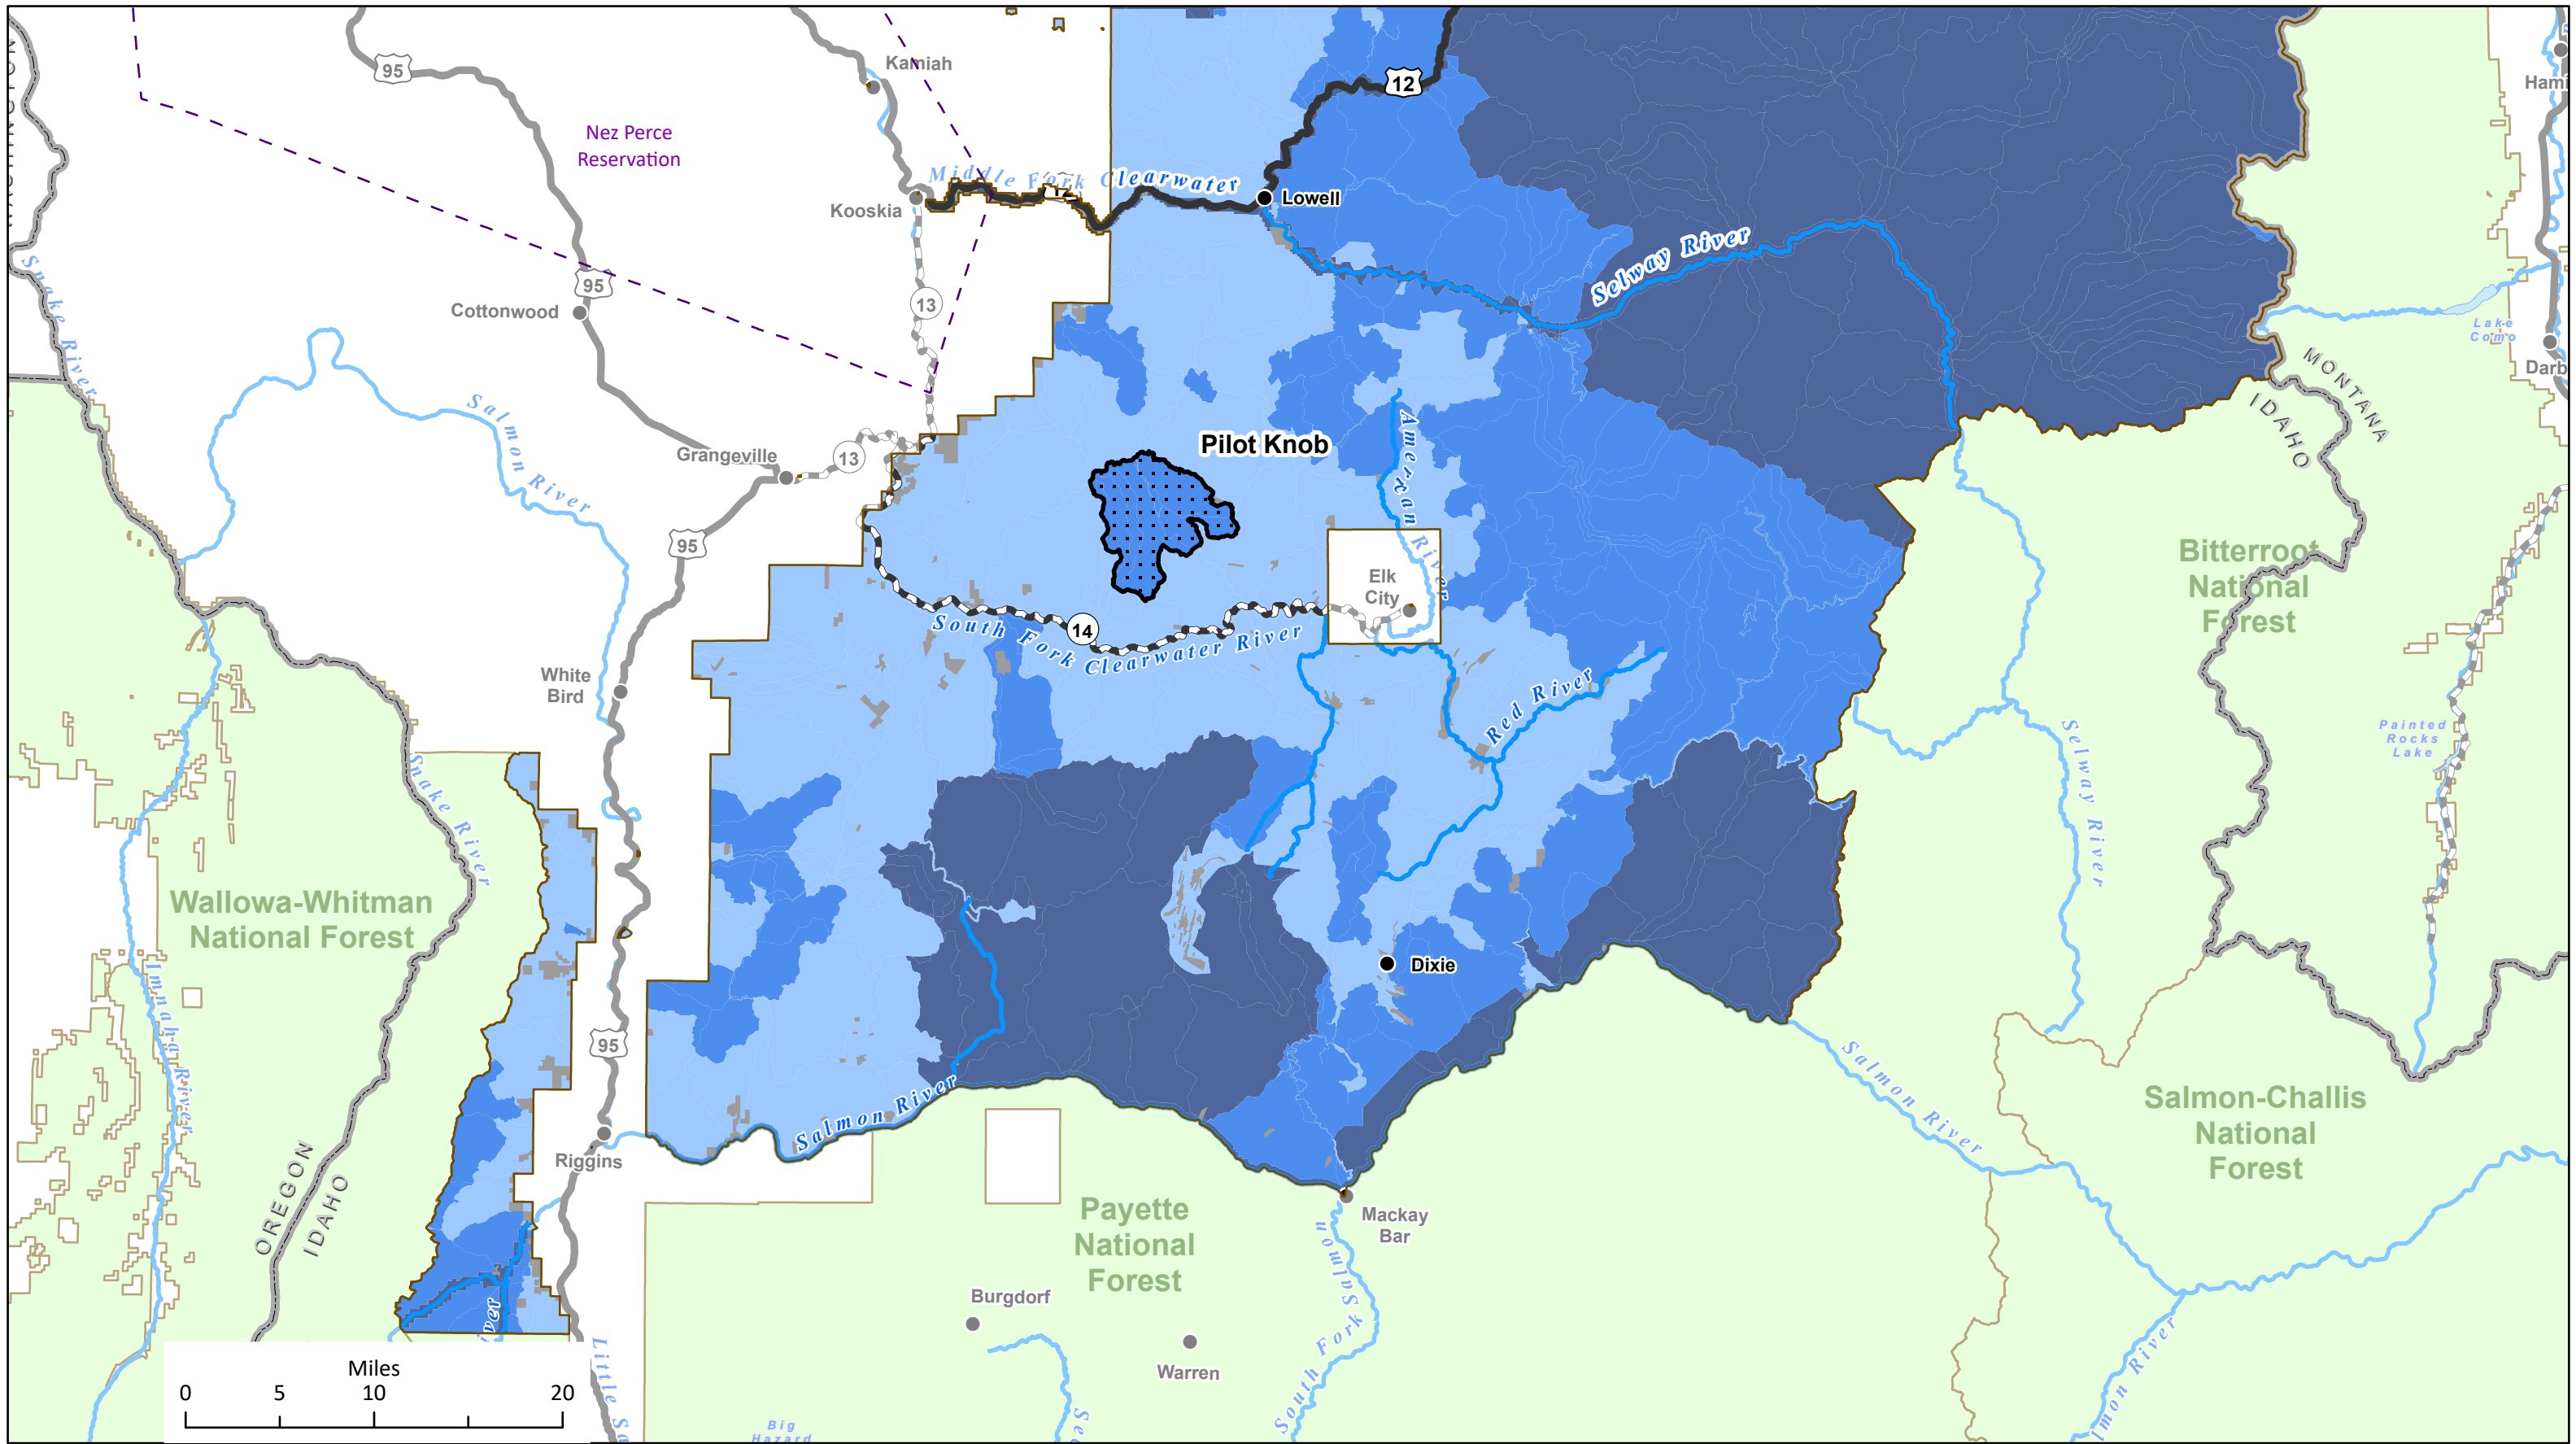

# Geographic Areas

Nez Perce-Clearwater National Forests

2023 Land Management Plan

Lolo Trail National Historic Landmark Geographic Area

Geographic Area

Management Area 1

Management Area 2

Management Area 3

Non NPC Forest Lands

Other National Forests

USA State Boundary

Tribal Reservation Boundary

NPC Administrative Forest Boundary

# Geographic Areas

Nez Perce-Clearwater National Forests  
2023 Land Management Plan  
Pilot Knob Geographic Area

-  Geographic Area
-  Management Area 1
-  Management Area 2
-  Management Area 3
-  Non NPC Forest Lands
-  Other National Forests
-  USA State Boundary
-  Tribal Reservation Boundary
-  NPC Administrative Forest Boundary

# Geographic Areas

Nez Perce-Clearwater National Forests  
2023 Land Management Plan  
Salmon River Geographic Area

- Geographic Area
- Management Area 1
- Management Area 2
- Management Area 3
- Non NPC Forest Lands
- Other National Forests
- USA State Boundary
- Tribal Reservation Boundary
- NPC Administrative Forest Boundary