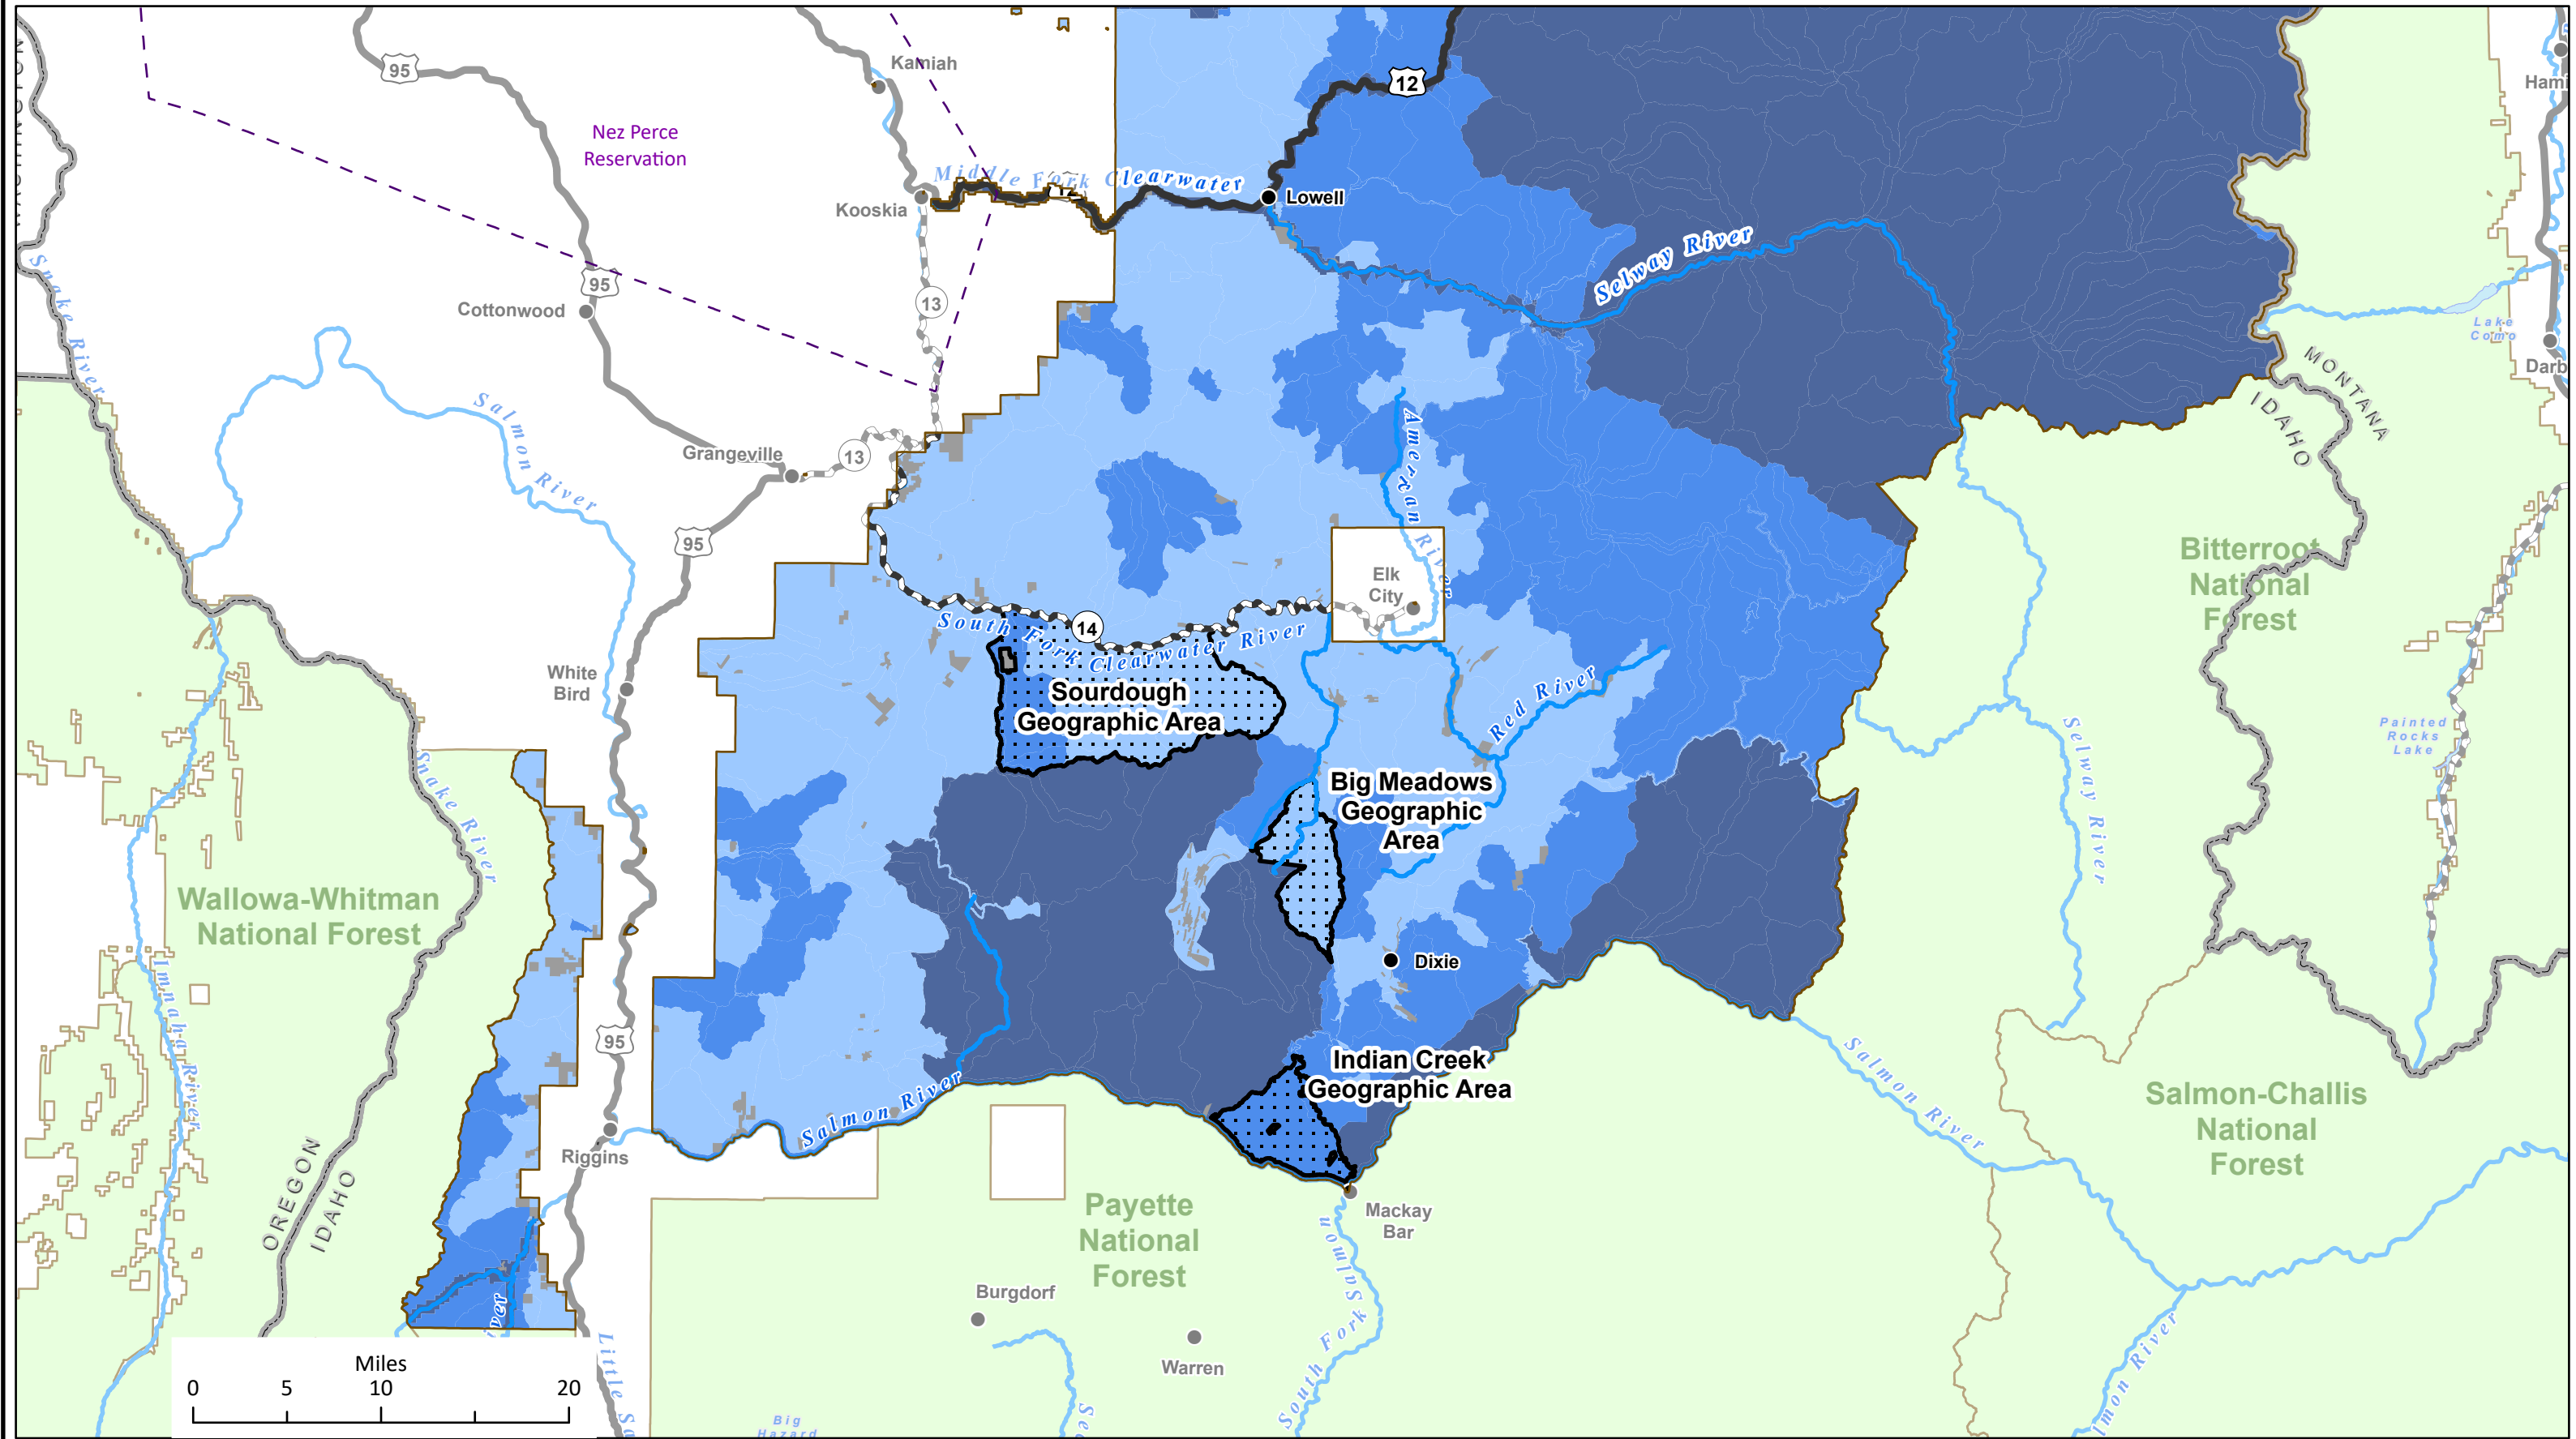

# Geographic Areas

Nez Perce-Clearwater National Forests  
2023 Land Management Plan  
Gospel Hump Geographic Area

-  Geographic Area
-  Management Area 1
-  Management Area 2
-  Management Area 3
-  Non NPC Forest Lands
-  Other National Forests
-  USA State Boundary
-  Tribal Reservation Boundary
-  NPC Administrative Forest Boundary

# Geographic Areas

Nez Perce-Clearwater National Forests

2023 Land Management Plan

Lolo Trail National Historic Landmark Geographic Area

Geographic Area

Management Area 1

Management Area 2

Management Area 3

# Geographic Areas

Nez Perce-Clearwater National Forests  
2023 Land Management Plan  
Pilot Knob Geographic Area

-  Geographic Area
-  Management Area 1
-  Management Area 2
-  Management Area 3
-  Non NPC Forest Lands
-  Other National Forests
-  USA State Boundary
-  Tribal Reservation Boundary
-  NPC Administrative Forest Boundary

# Geographic Areas

Nez Perce-Clearwater National Forests  
2023 Land Management Plan  
Salmon River Geographic Area

- Geographic Area
- Management Area 1
- Management Area 2
- Management Area 3
- Non NPC Forest Lands
- Other National Forests
- USA State Boundary
- Tribal Reservation Boundary
- NPC Administrative Forest Boundary