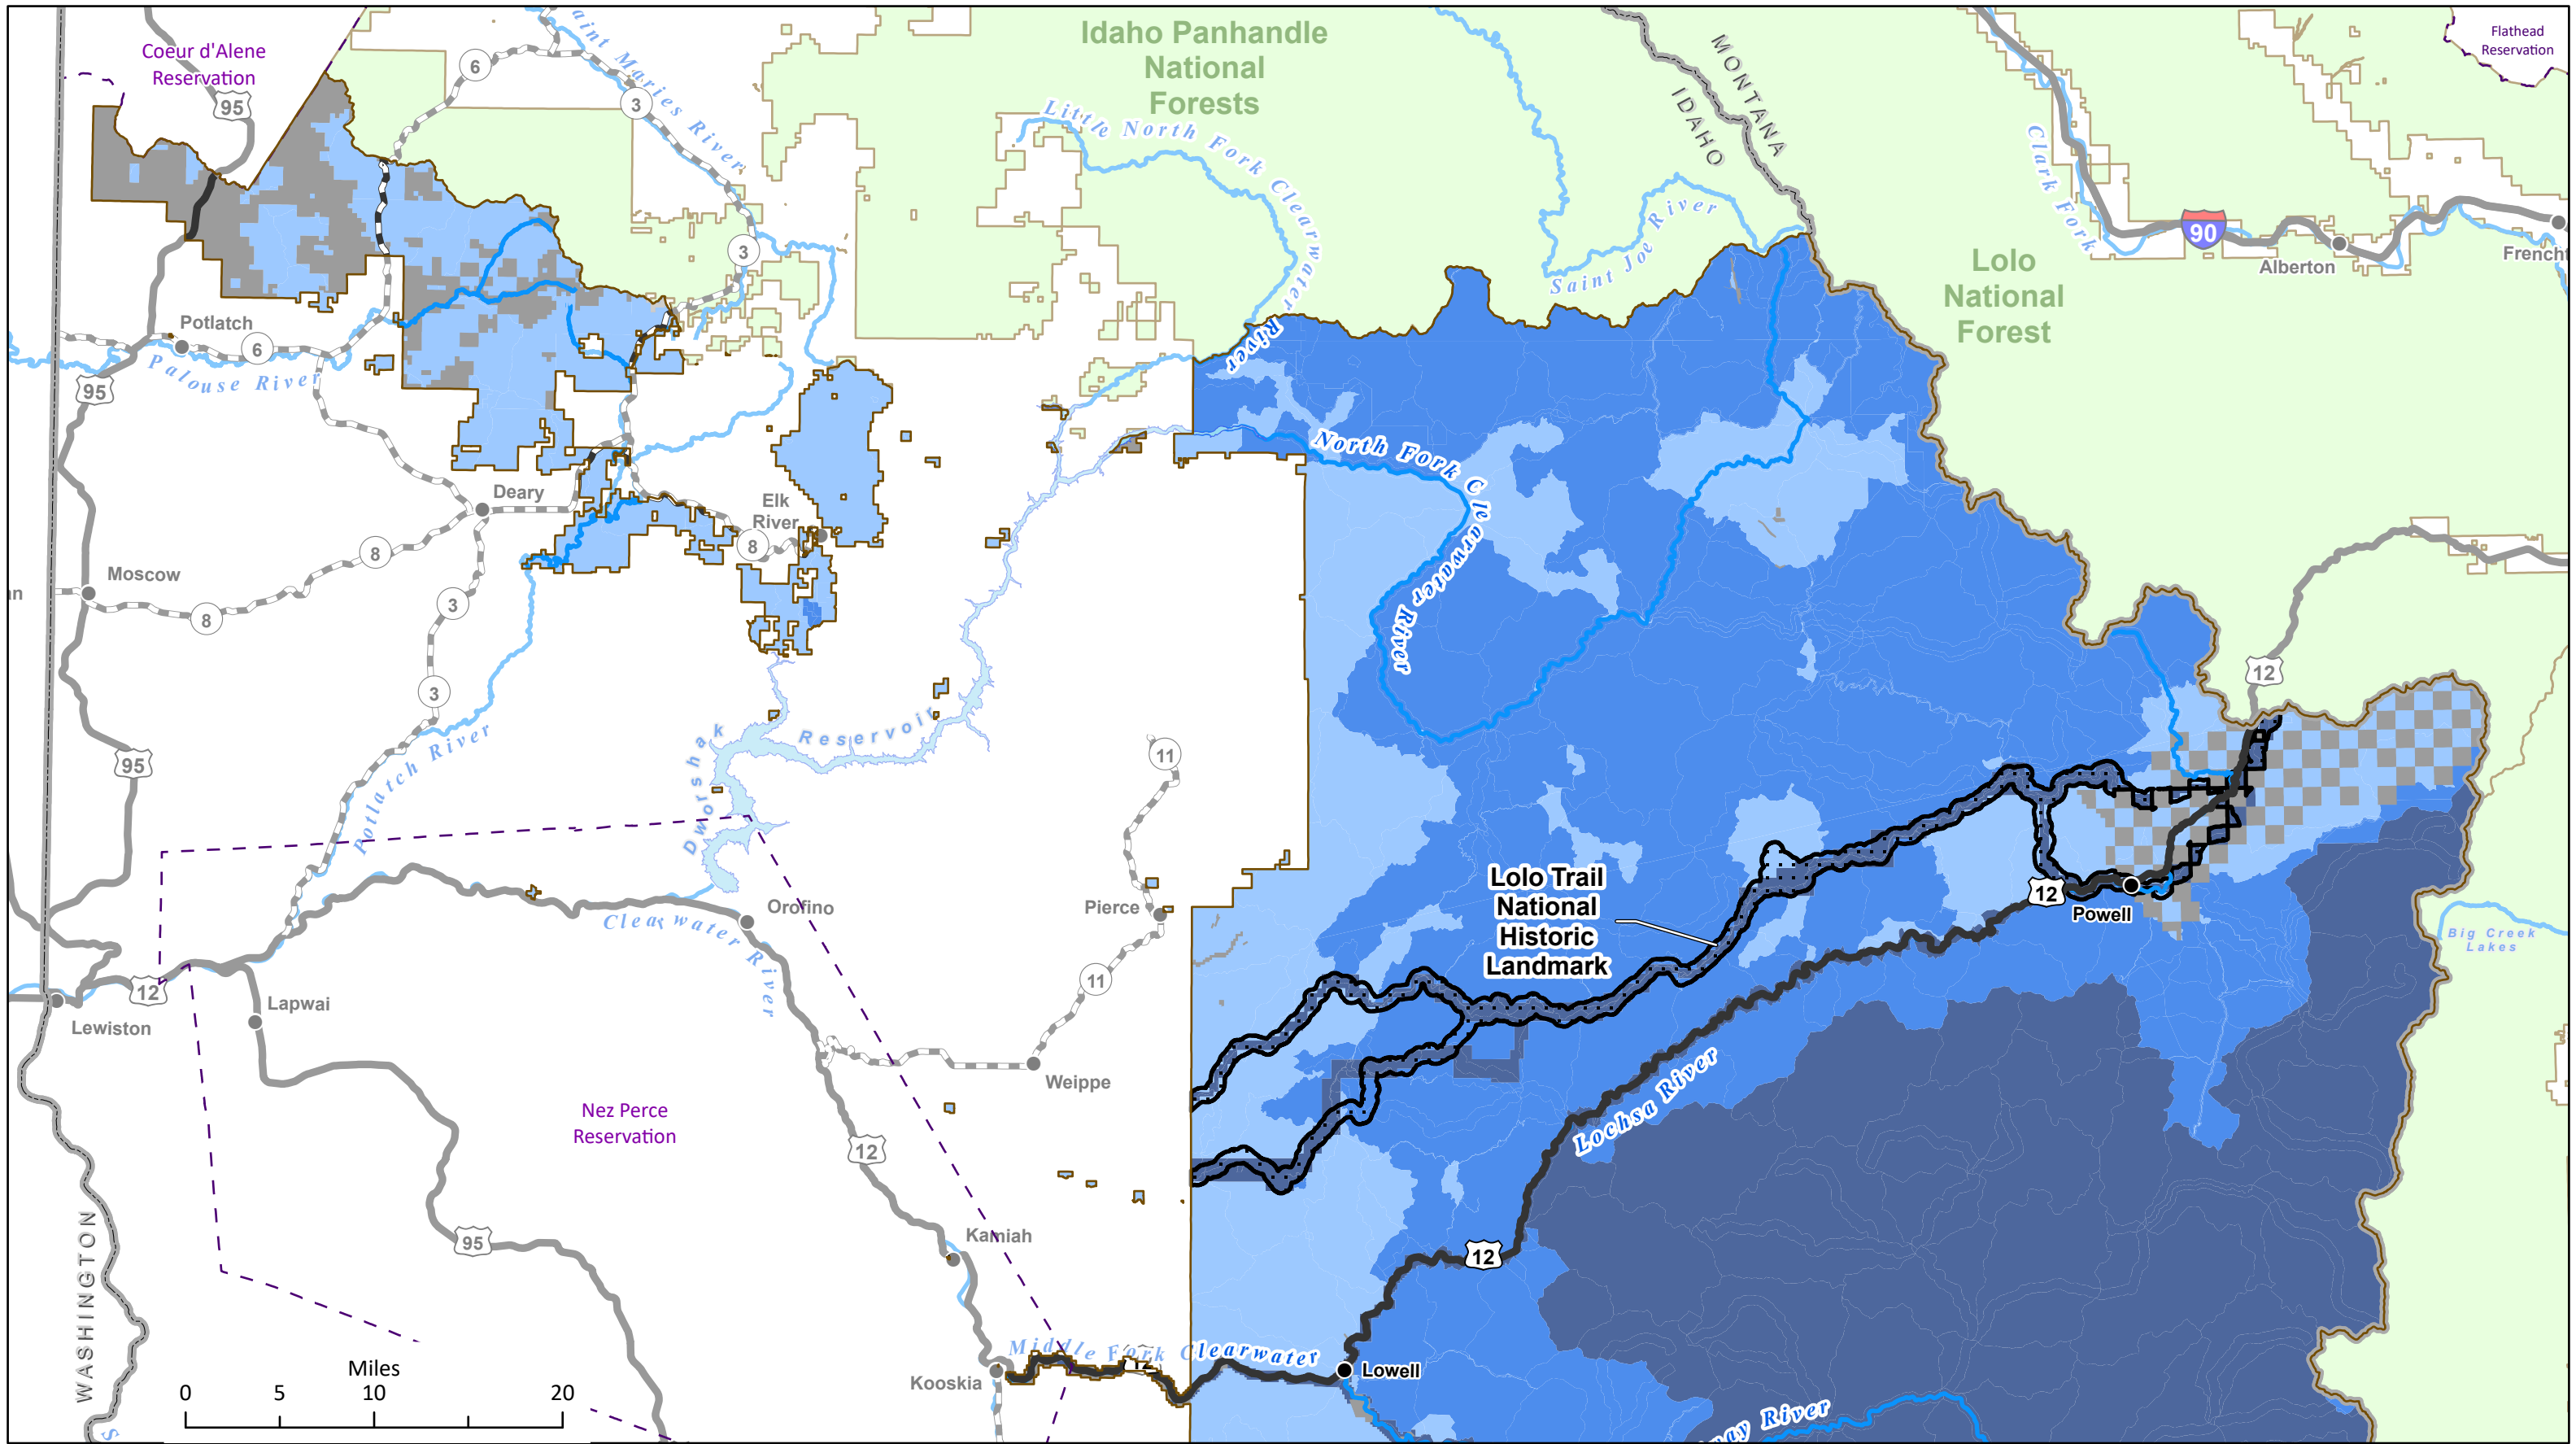

# Geographic Areas

Nez Perce-Clearwater National Forests

2023 Land Management Plan

Lolo Trail National Historic Landmark Geographic Area

Geographic Area

Management Area 1

Management Area 2

Management Area 3

Non NPC Forest Lands

Other National Forests

USA State Boundary

Tribal Reservation Boundary

NPC Administrative Forest Boundary

# Geographic Areas

Nez Perce-Clearwater National Forests  
2023 Land Management Plan  
Pilot Knob Geographic Area

-  Geographic Area
-  Management Area 1
-  Management Area 2
-  Management Area 3
-  Non NPC Forest Lands
-  Other National Forests
-  USA State Boundary
-  Tribal Reservation Boundary
-  NPC Administrative Forest Boundary

# Geographic Areas

Nez Perce-Clearwater National Forests  
2023 Land Management Plan  
Salmon River Geographic Area

- Geographic Area
- Management Area 1
- Management Area 2
- Management Area 3
- Non NPC Forest Lands
- Other National Forests
- USA State Boundary
- Tribal Reservation Boundary
- NPC Administrative Forest Boundary