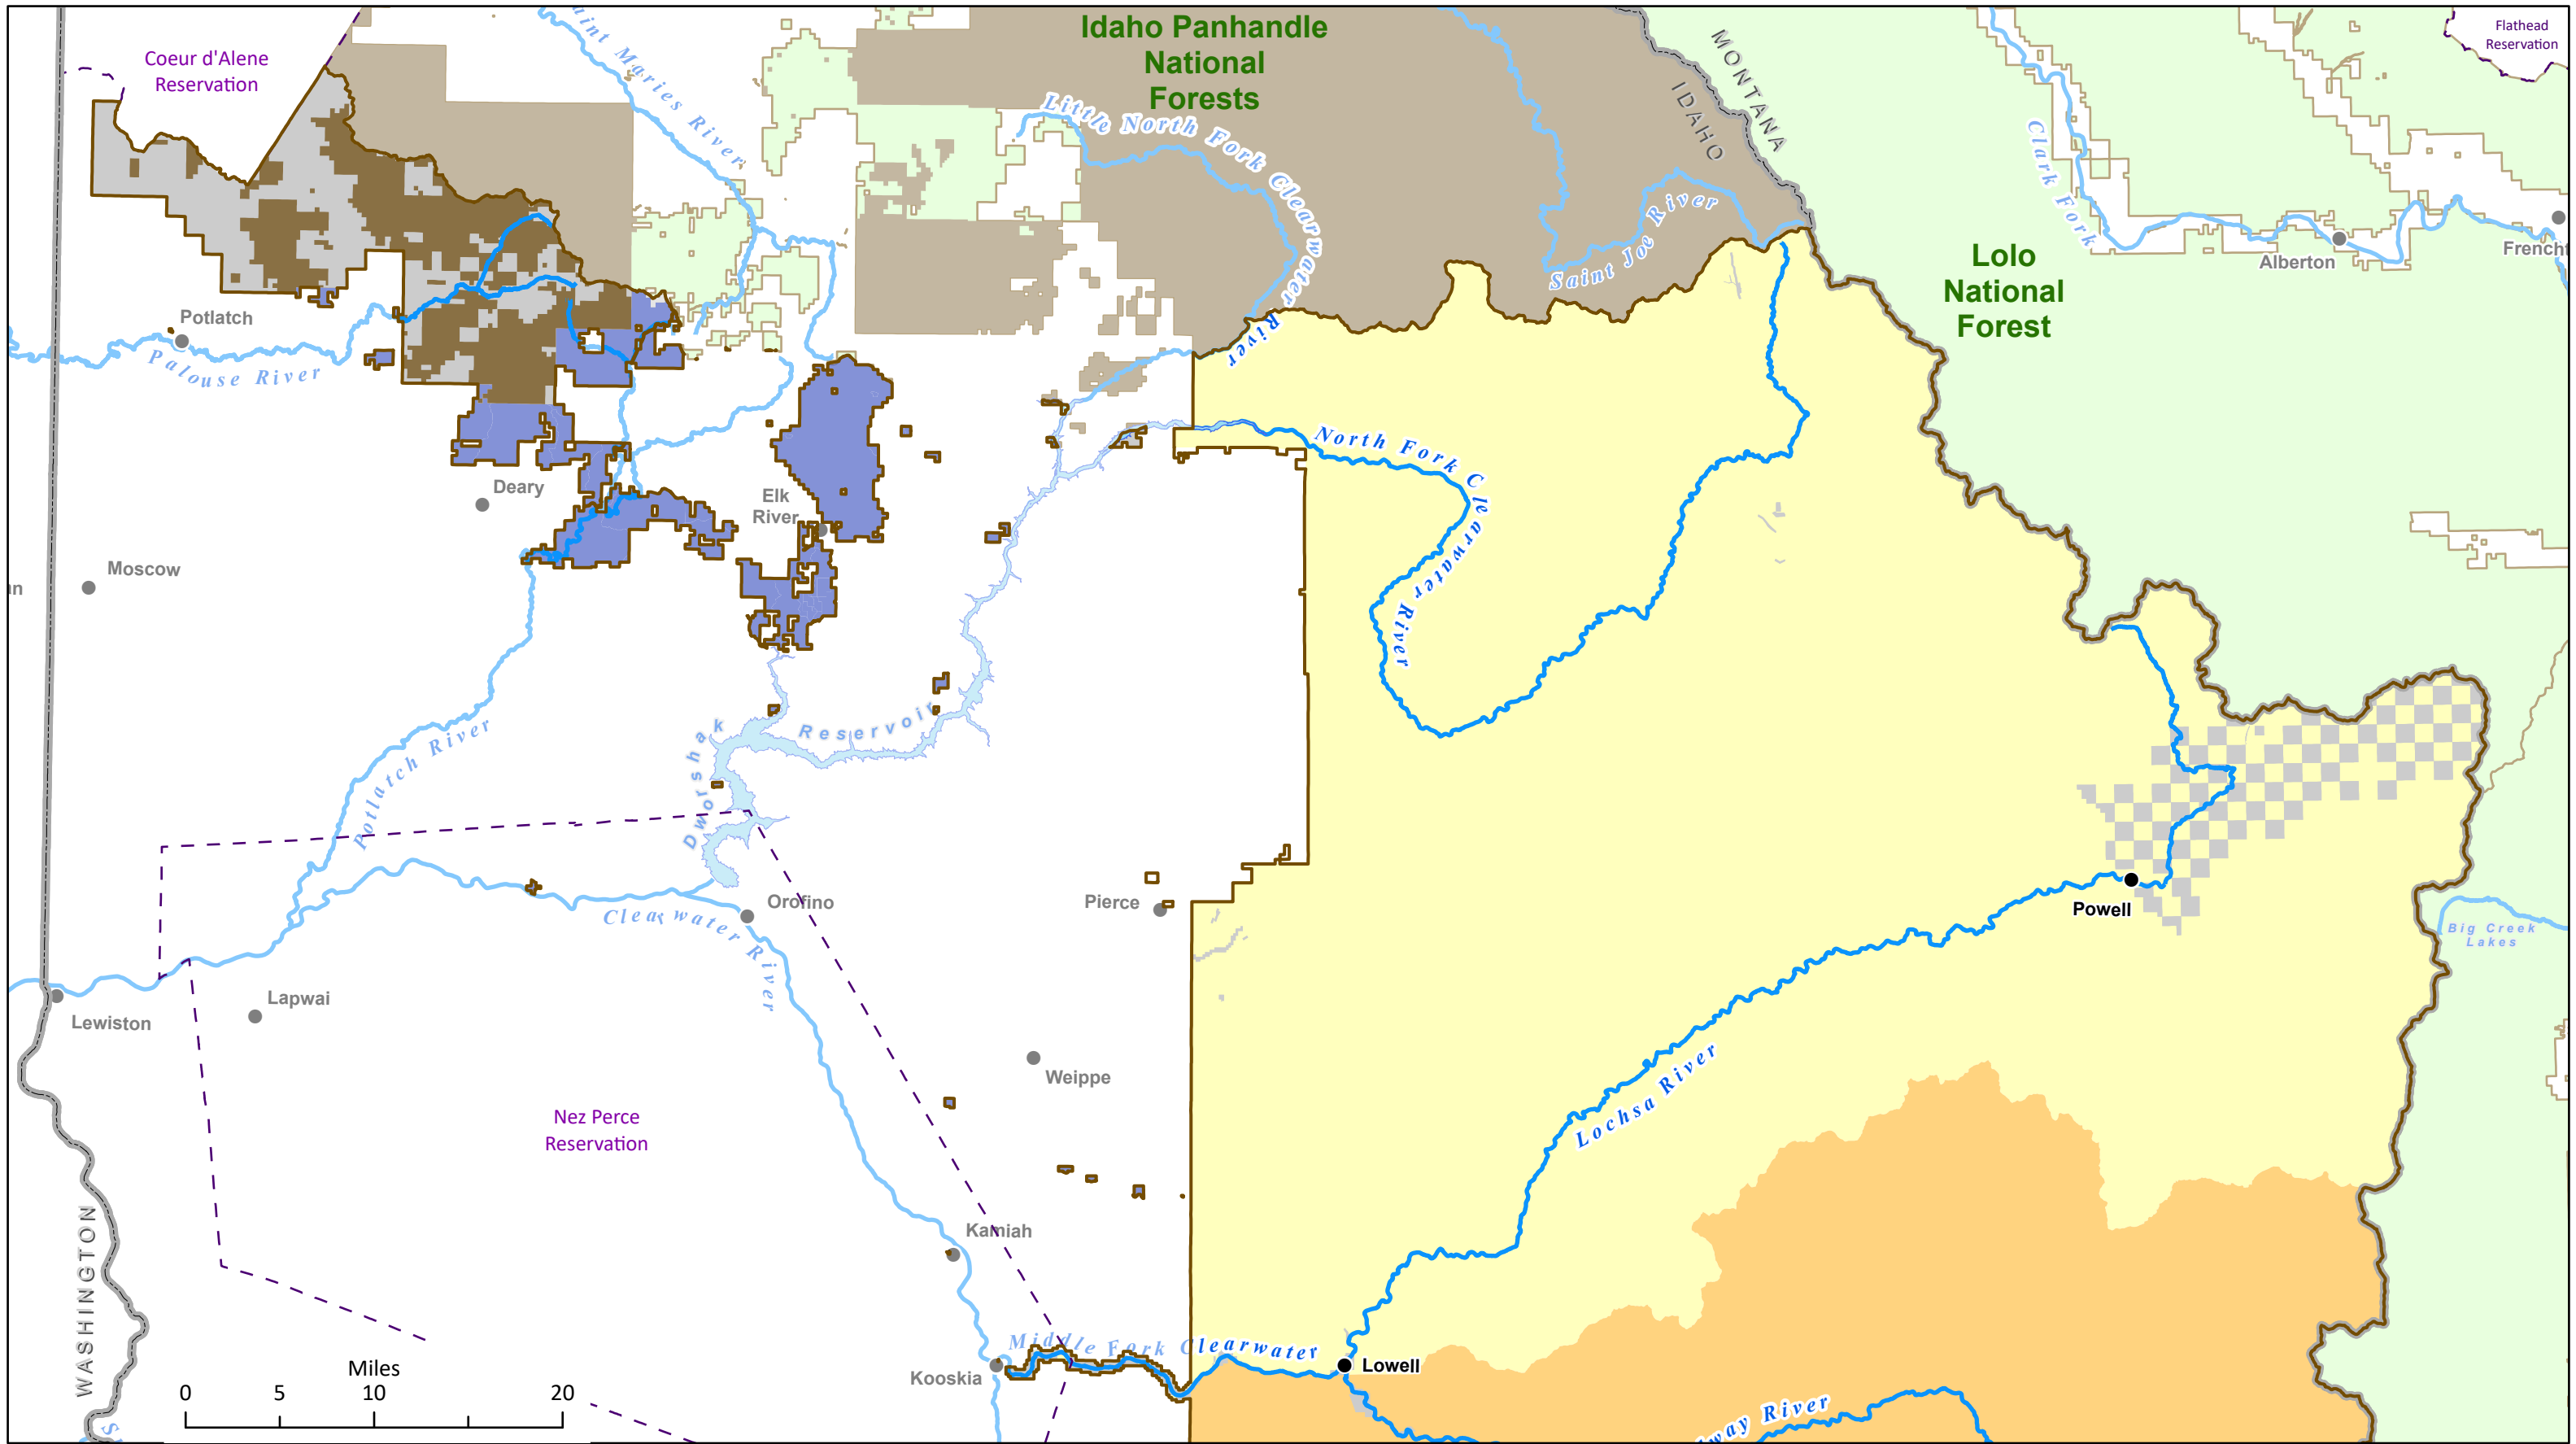

Proclaimed Forest Status

Nez Perce-Clearwater National Forests
2023 Land Management Plan
Northern Portion of the Forests

- Clearwater National Forest
- Nezperce National Forest
- St. Joe National Forest

- Lands Acquired Via Other Executive or Legislative Action
- Non NPC Forest Lands

- Tribal Reservation Boundary
- NPC Administrative Forest Boundary

Proclaimed Forest Status

Nez Perce-Clearwater National Forests
2023 Land Management Plan
Southern Portion of the Forests

- Clearwater National Forest
- Nezperce National Forest

- Lands Acquired Via Other Executive or Legislative Action
- Non NPC Forest Lands

- Tribal Reservation Boundary
- NPC Administrative Forest Boundary