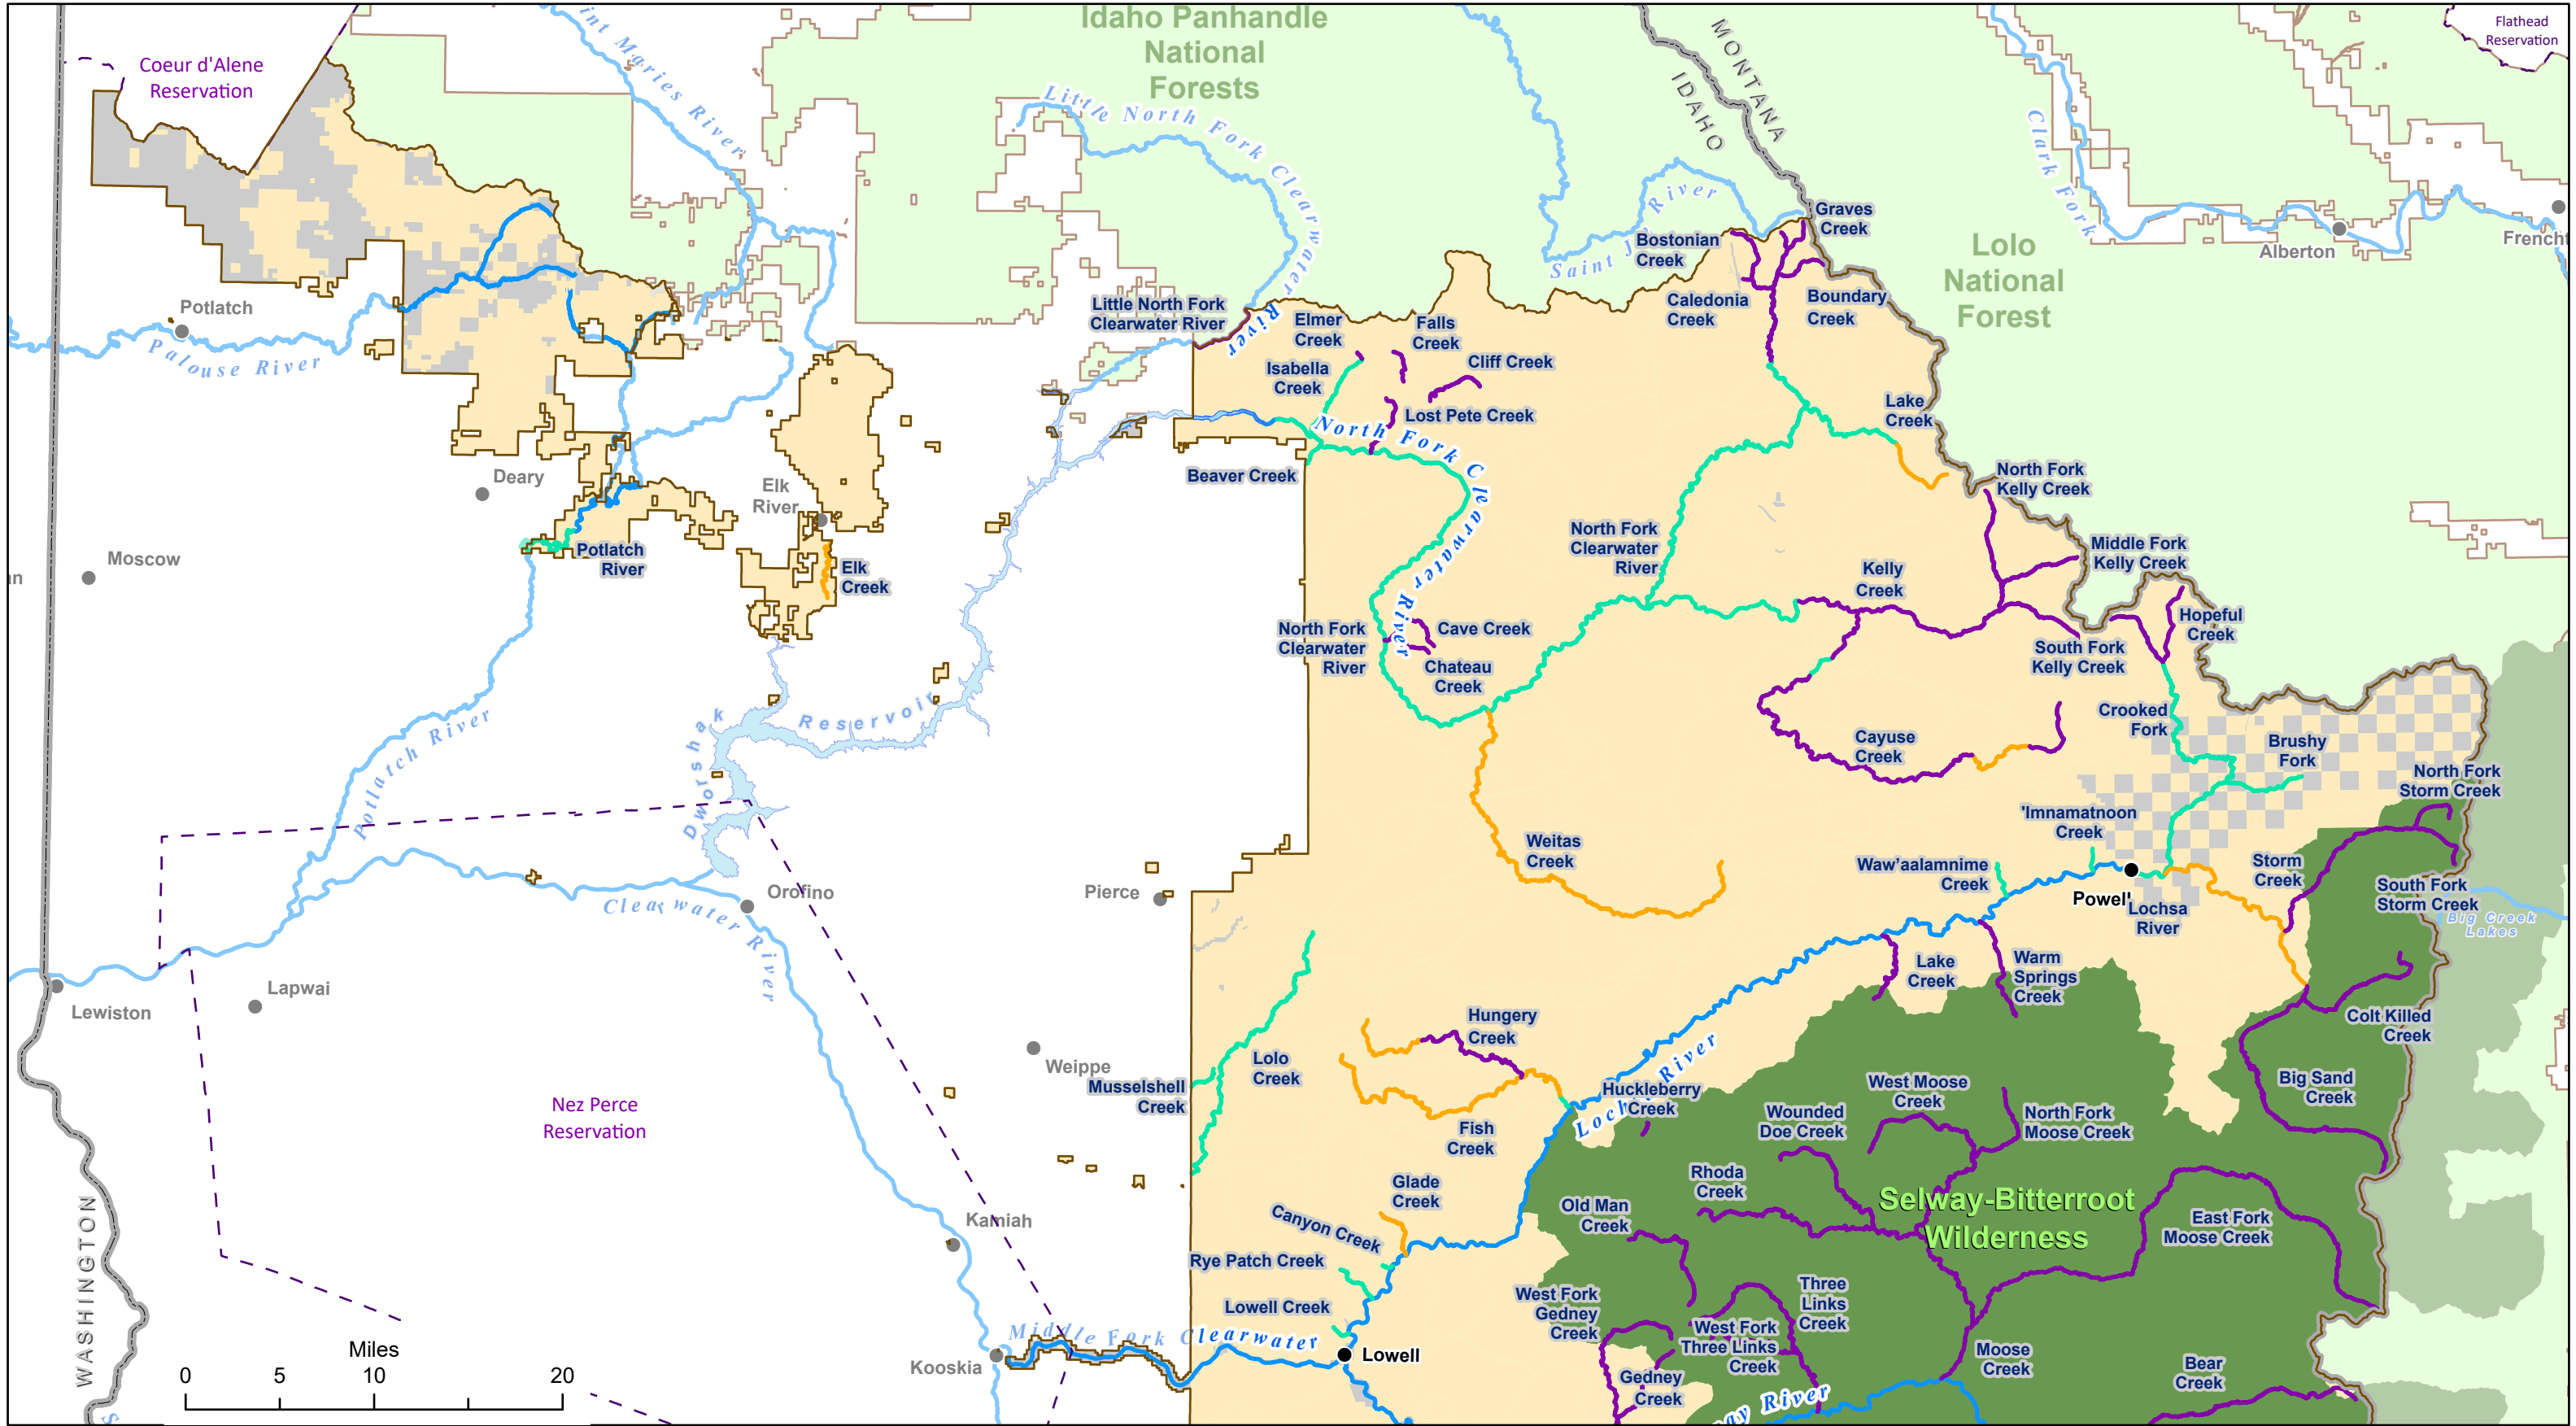

Wild and Scenic Eligible Rivers

Nez Perce-Clearwater National Forests
2023 Land Management Plan
Northern Portion of the Forests

Wild and Scenic Eligible River Class

- Recreational
- Scenic
- Wild

NPC Administrative Forest Boundary

- Nez Perce-Clearwater Forest Lands
- Non NPC Forest Lands

Tribal Reservation Boundary

- Other National Forests
- Wilderness

Wild and Scenic Eligible Rivers

Nez Perce-Clearwater National Forests
2023 Land Management Plan
Southern Portion of the Forests

Wild and Scenic Eligible River Class

- Recreational
- Scenic
- Wild

NPC Administrative Forest Boundary

- Nez Perce-Clearwater Forest Lands
- Non NPC Forest Lands

Tribal Reservation Boundary

- Other National Forests
- Wilderness