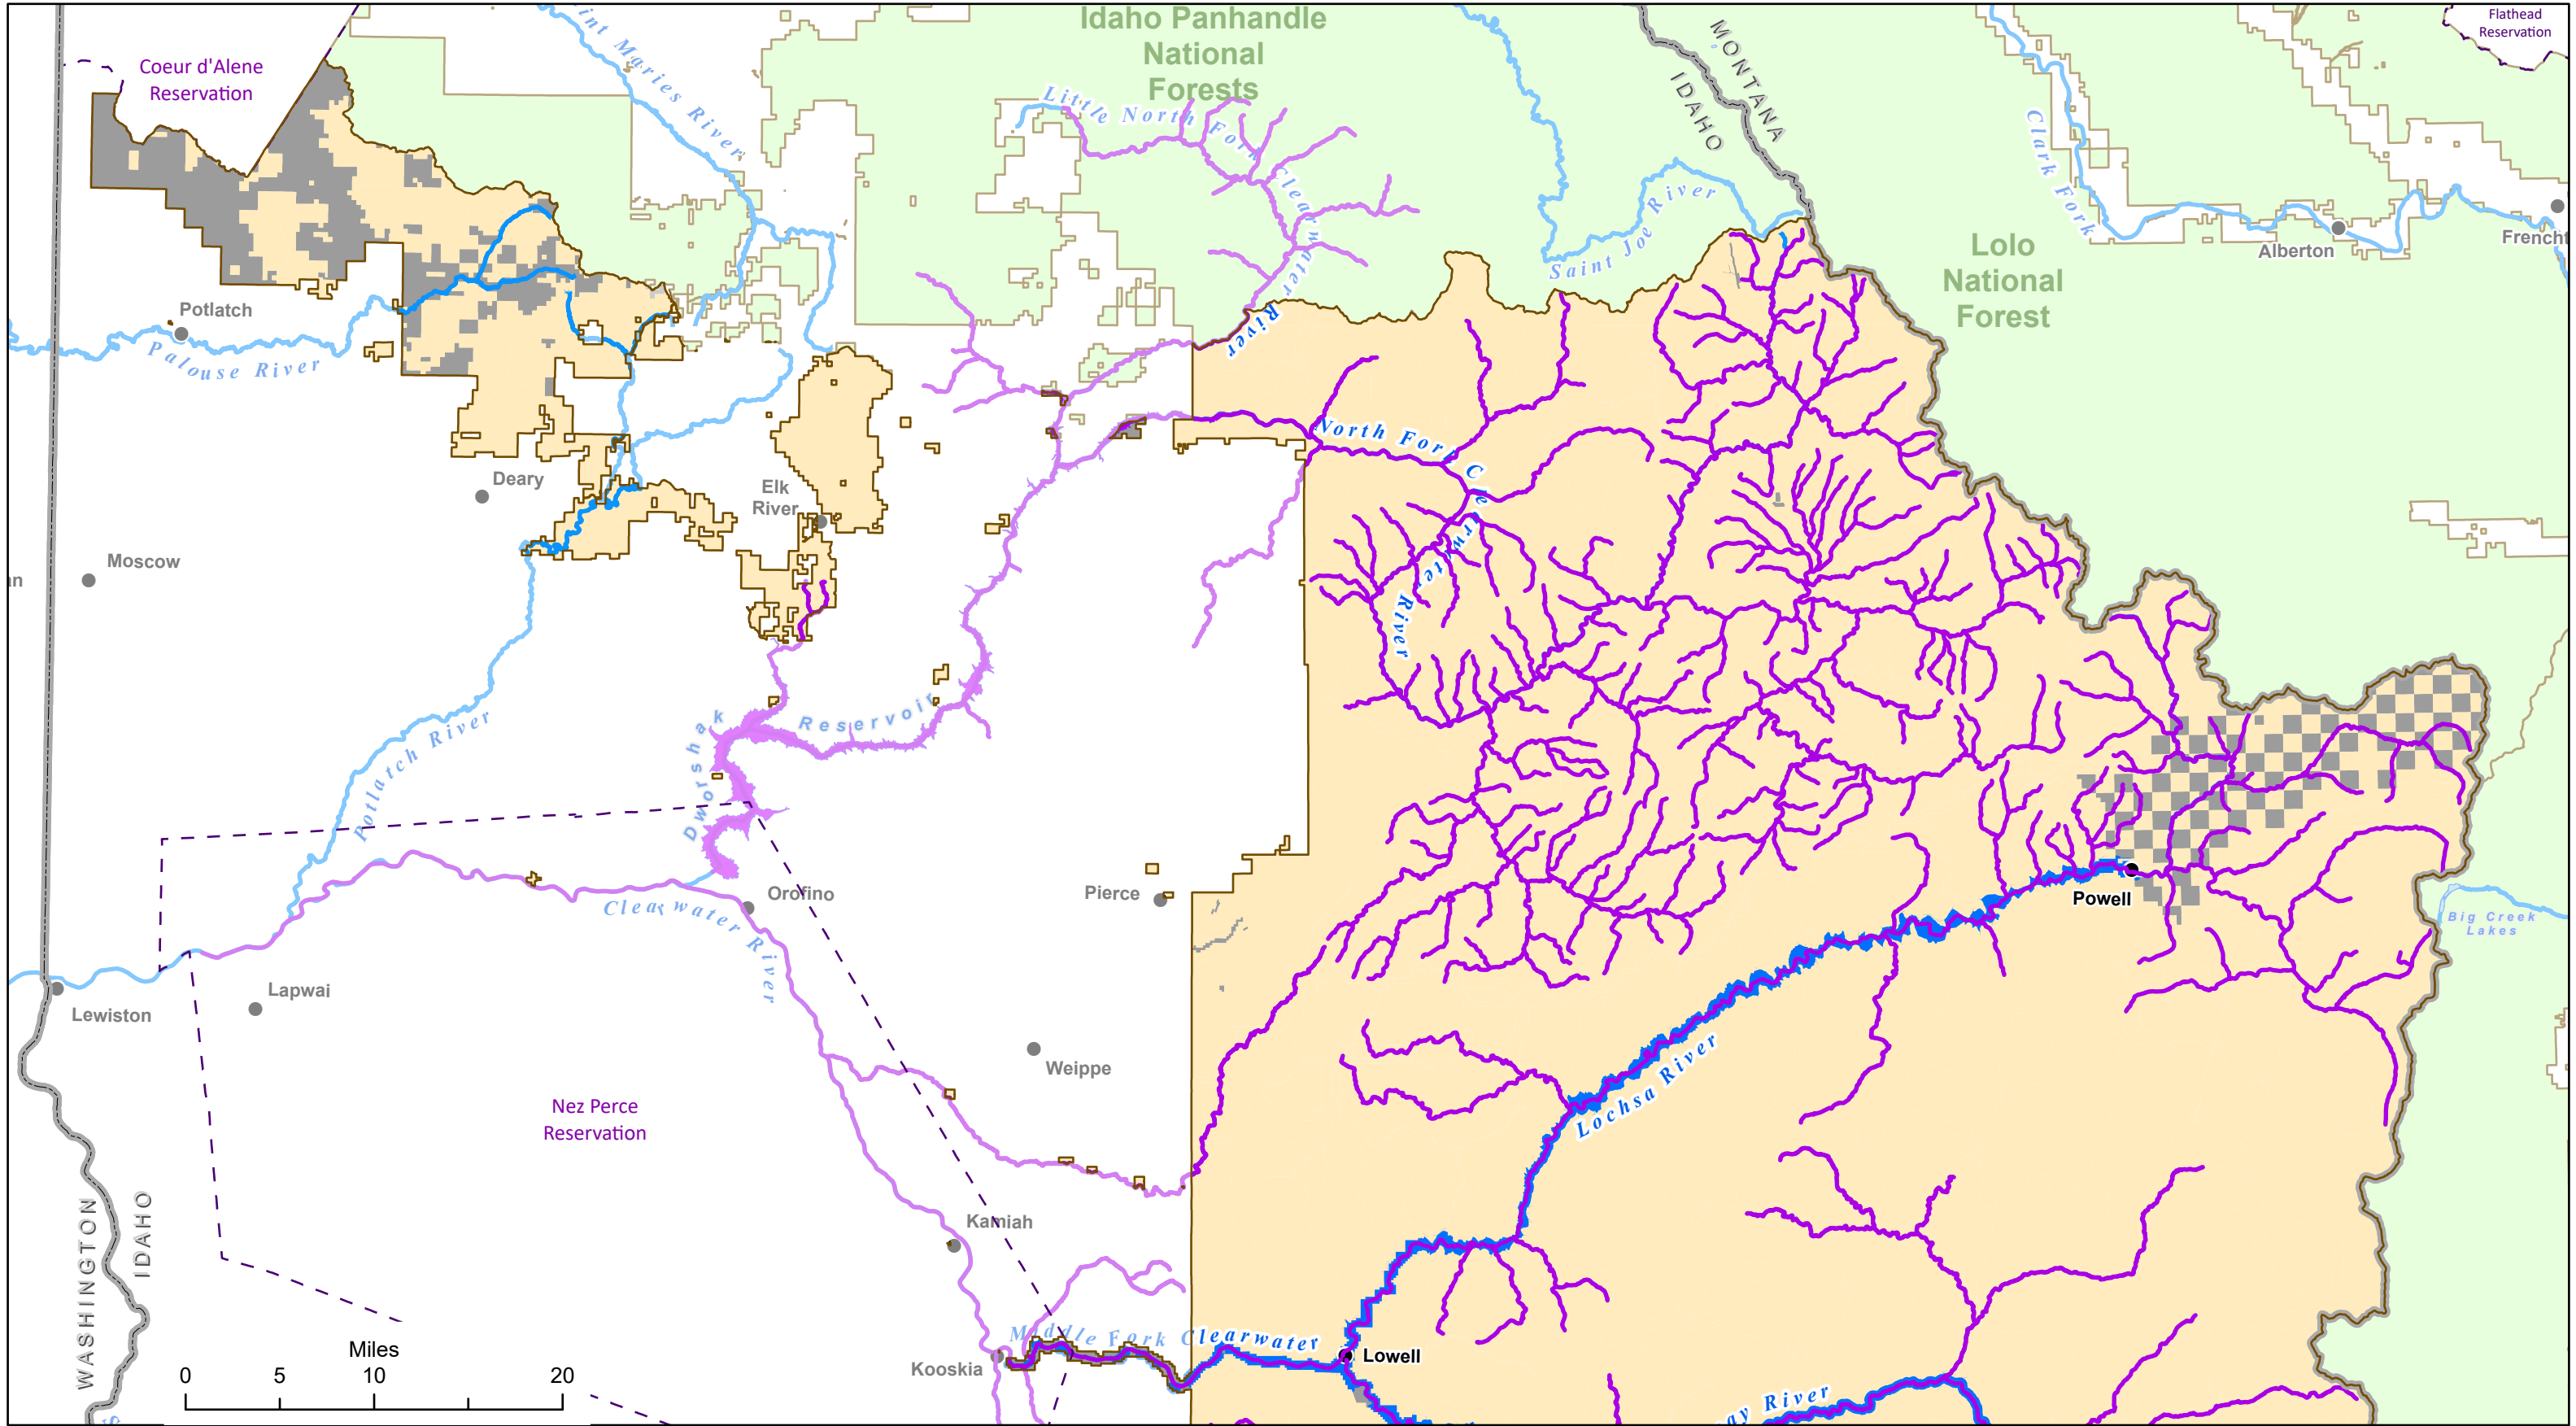

Bull Trout Distribution

Nez Perce-Clearwater National Forests
2023 Land Management Plan
Northern Portion of the Forests

- Designated Wild and Scenic River Lands
- Non Wild and Scenic River Lands
- NPC Administrative Forest Boundary
- Non NPC Forest Lands
- Other National Forests
- Tribal Reservation Boundary
- Bull Trout Stream Distribution
- Bull Trout Lake Distribution

Bull Trout Distribution

Nez Perce-Clearwater National Forests
2023 Land Management Plan
Southern Portion of the Forests

- Designated Wild and Scenic River Lands
- Non Wild and Scenic River Lands
- NPC Administrative Forest Boundary
- Non NPC Forest Lands
- Other National Forests
- Tribal Reservation Boundary
- Bull Trout Stream Distribution
- Bull Trout Lake Distribution