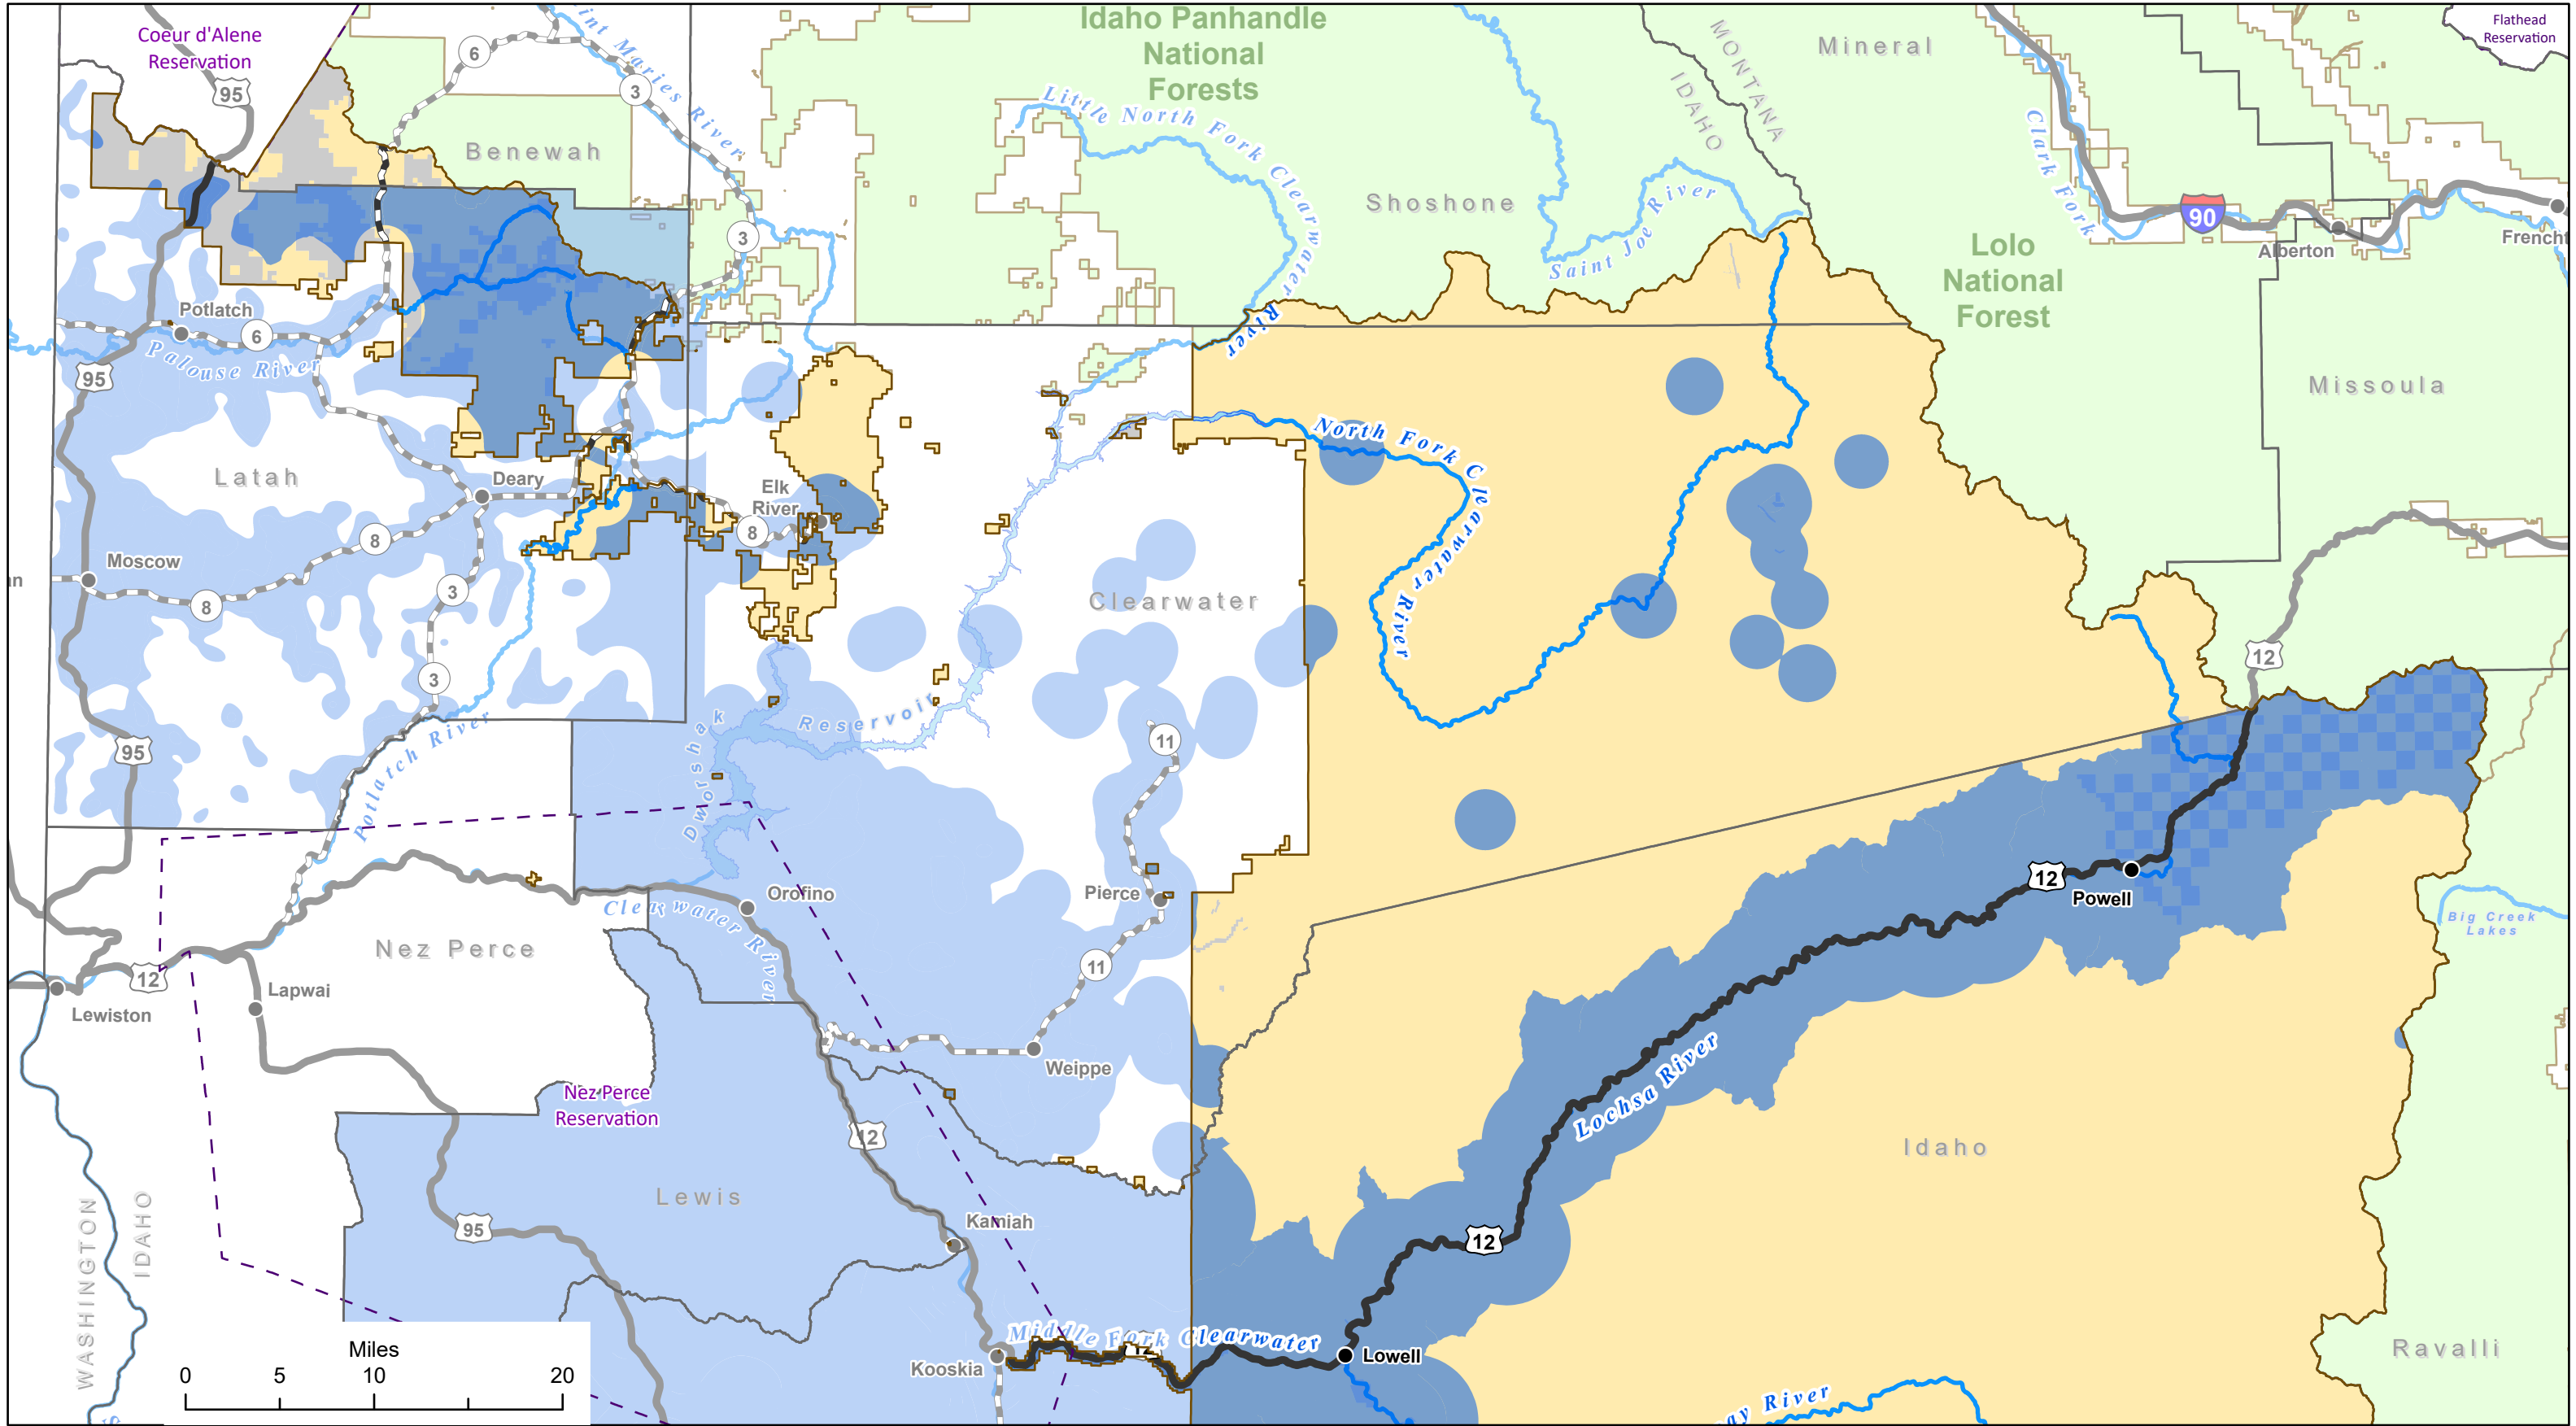

# Wildland Urban Interface Areas (WUI)

Nez Perce-Clearwater National Forests  
2023 Land Management Plan  
Northern Portion of the Forests

- Wildland Urban Interface Area (WUI)
- Tribal Reservation Boundary
- USA County Boundary
- USA State Boundary
- Nez Perce-Clearwater Administrative Forest Boundary
- Nez Perce-Clearwater Forest Land
- Non NPC Forest Lands
- Other National Forests

# Wildland Urban Interface Areas (WUI)

Nez Perce-Clearwater National Forests  
2023 Land Management Plan  
Southern Portion of the Forests

- Wildland Urban Interface Area (WUI)
- Tribal Reservation Boundary
- USA County Boundary
- USA State Boundary
- Nez Perce-Clearwater Administrative Forest Boundary
- Nez Perce-Clearwater Forest Land
- Non NPC Forest Lands
- Other National Forests